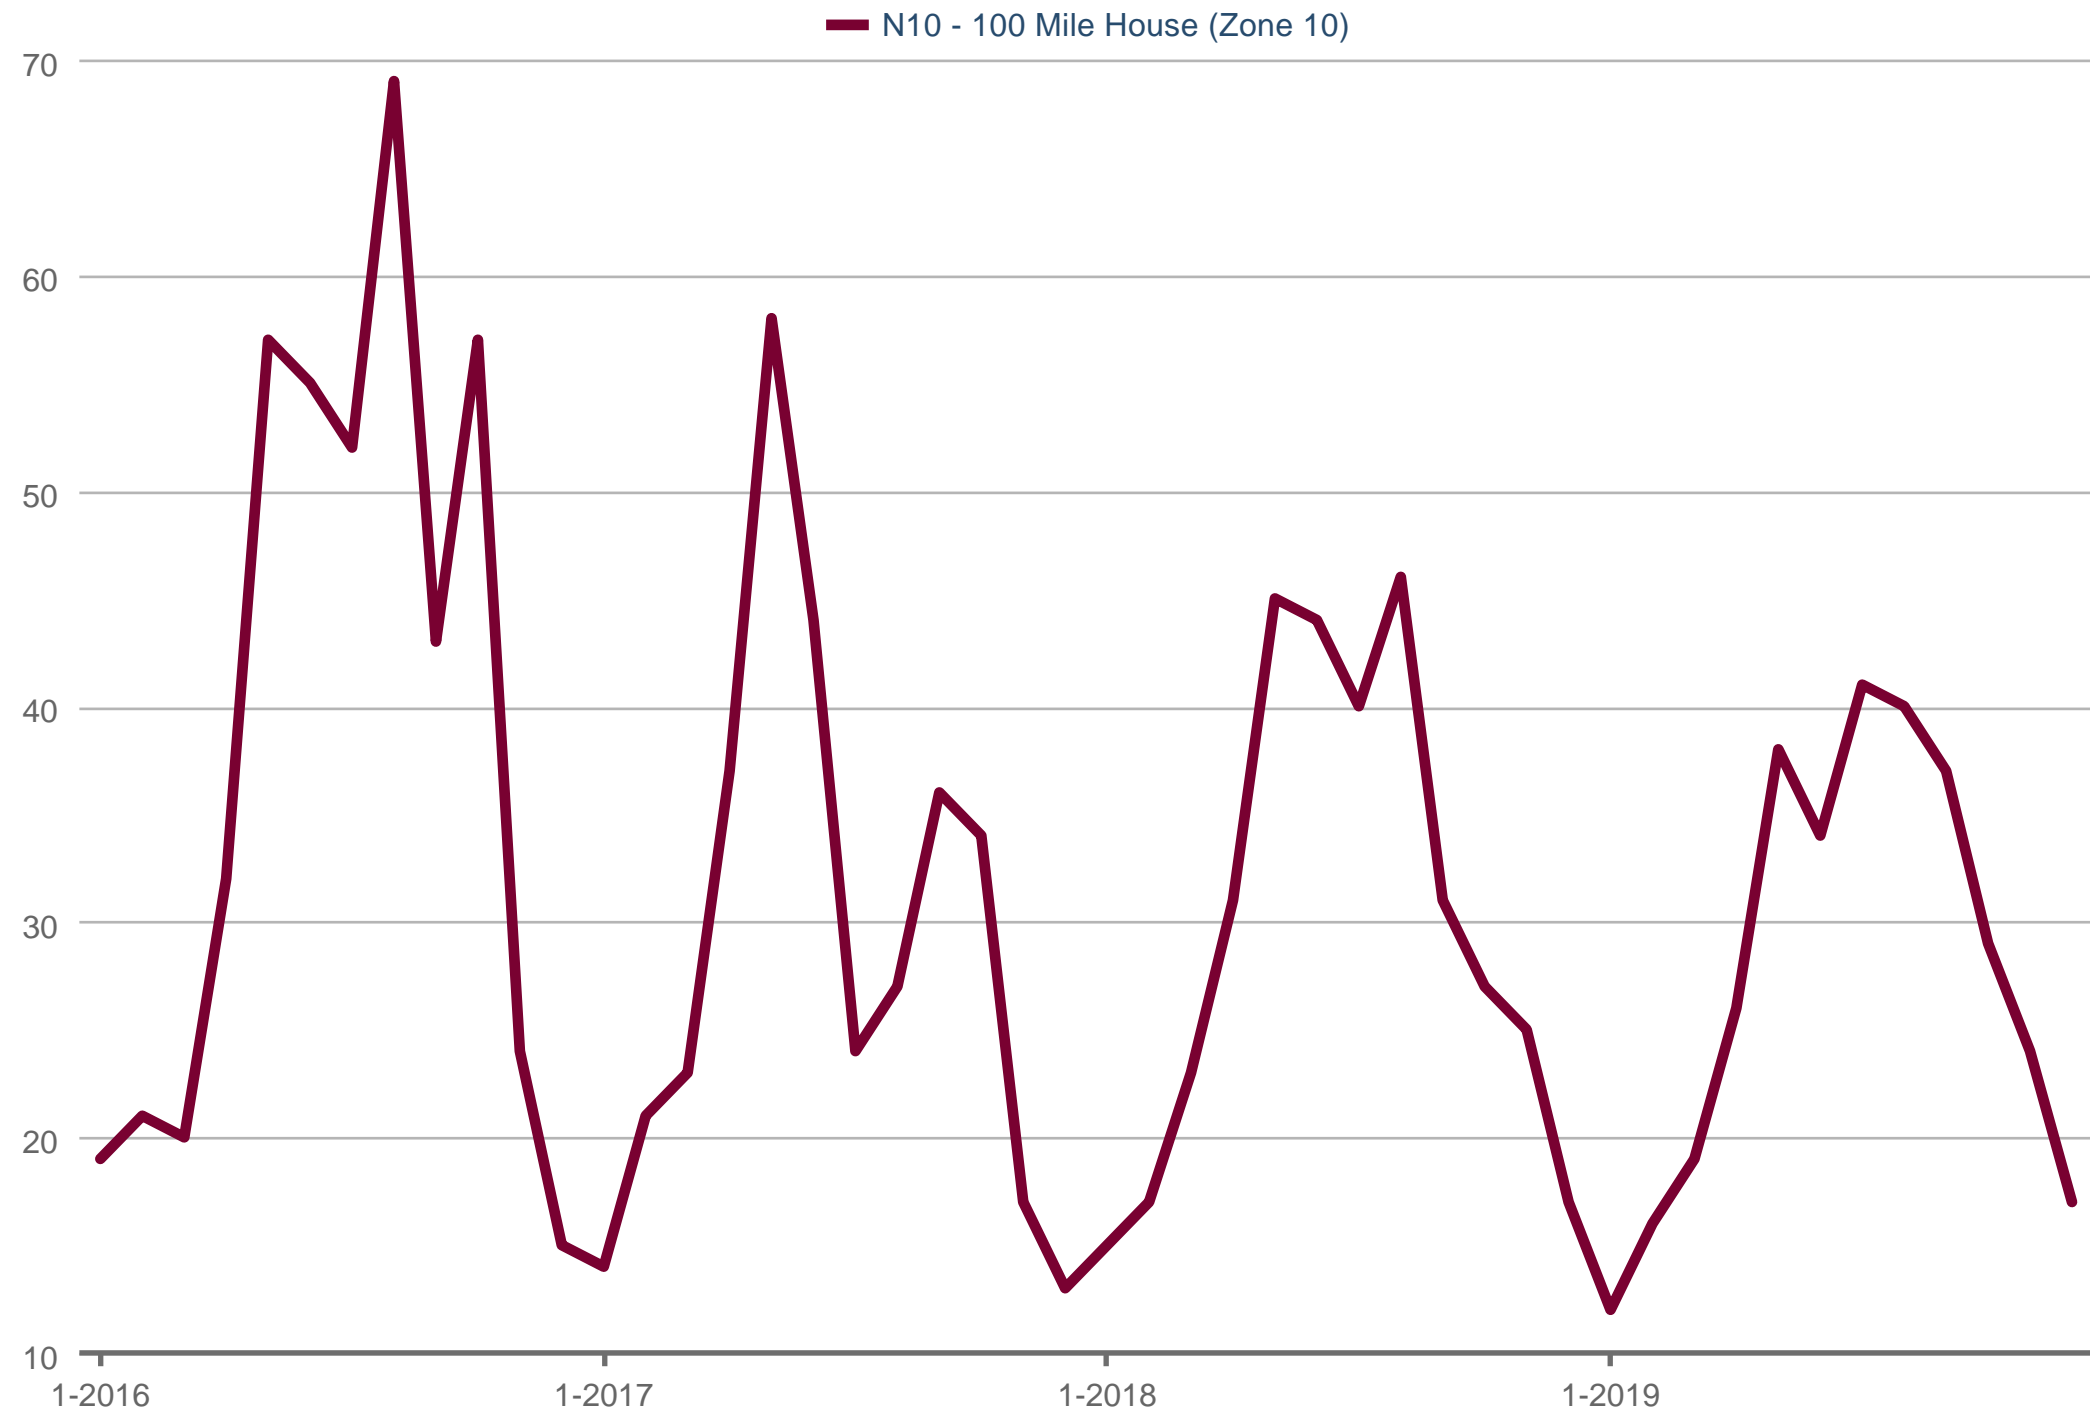

### Sales

N10 - 100 Mile House (Zone 10)

Each data point is one month of activity. Data is from January 14, 2020.