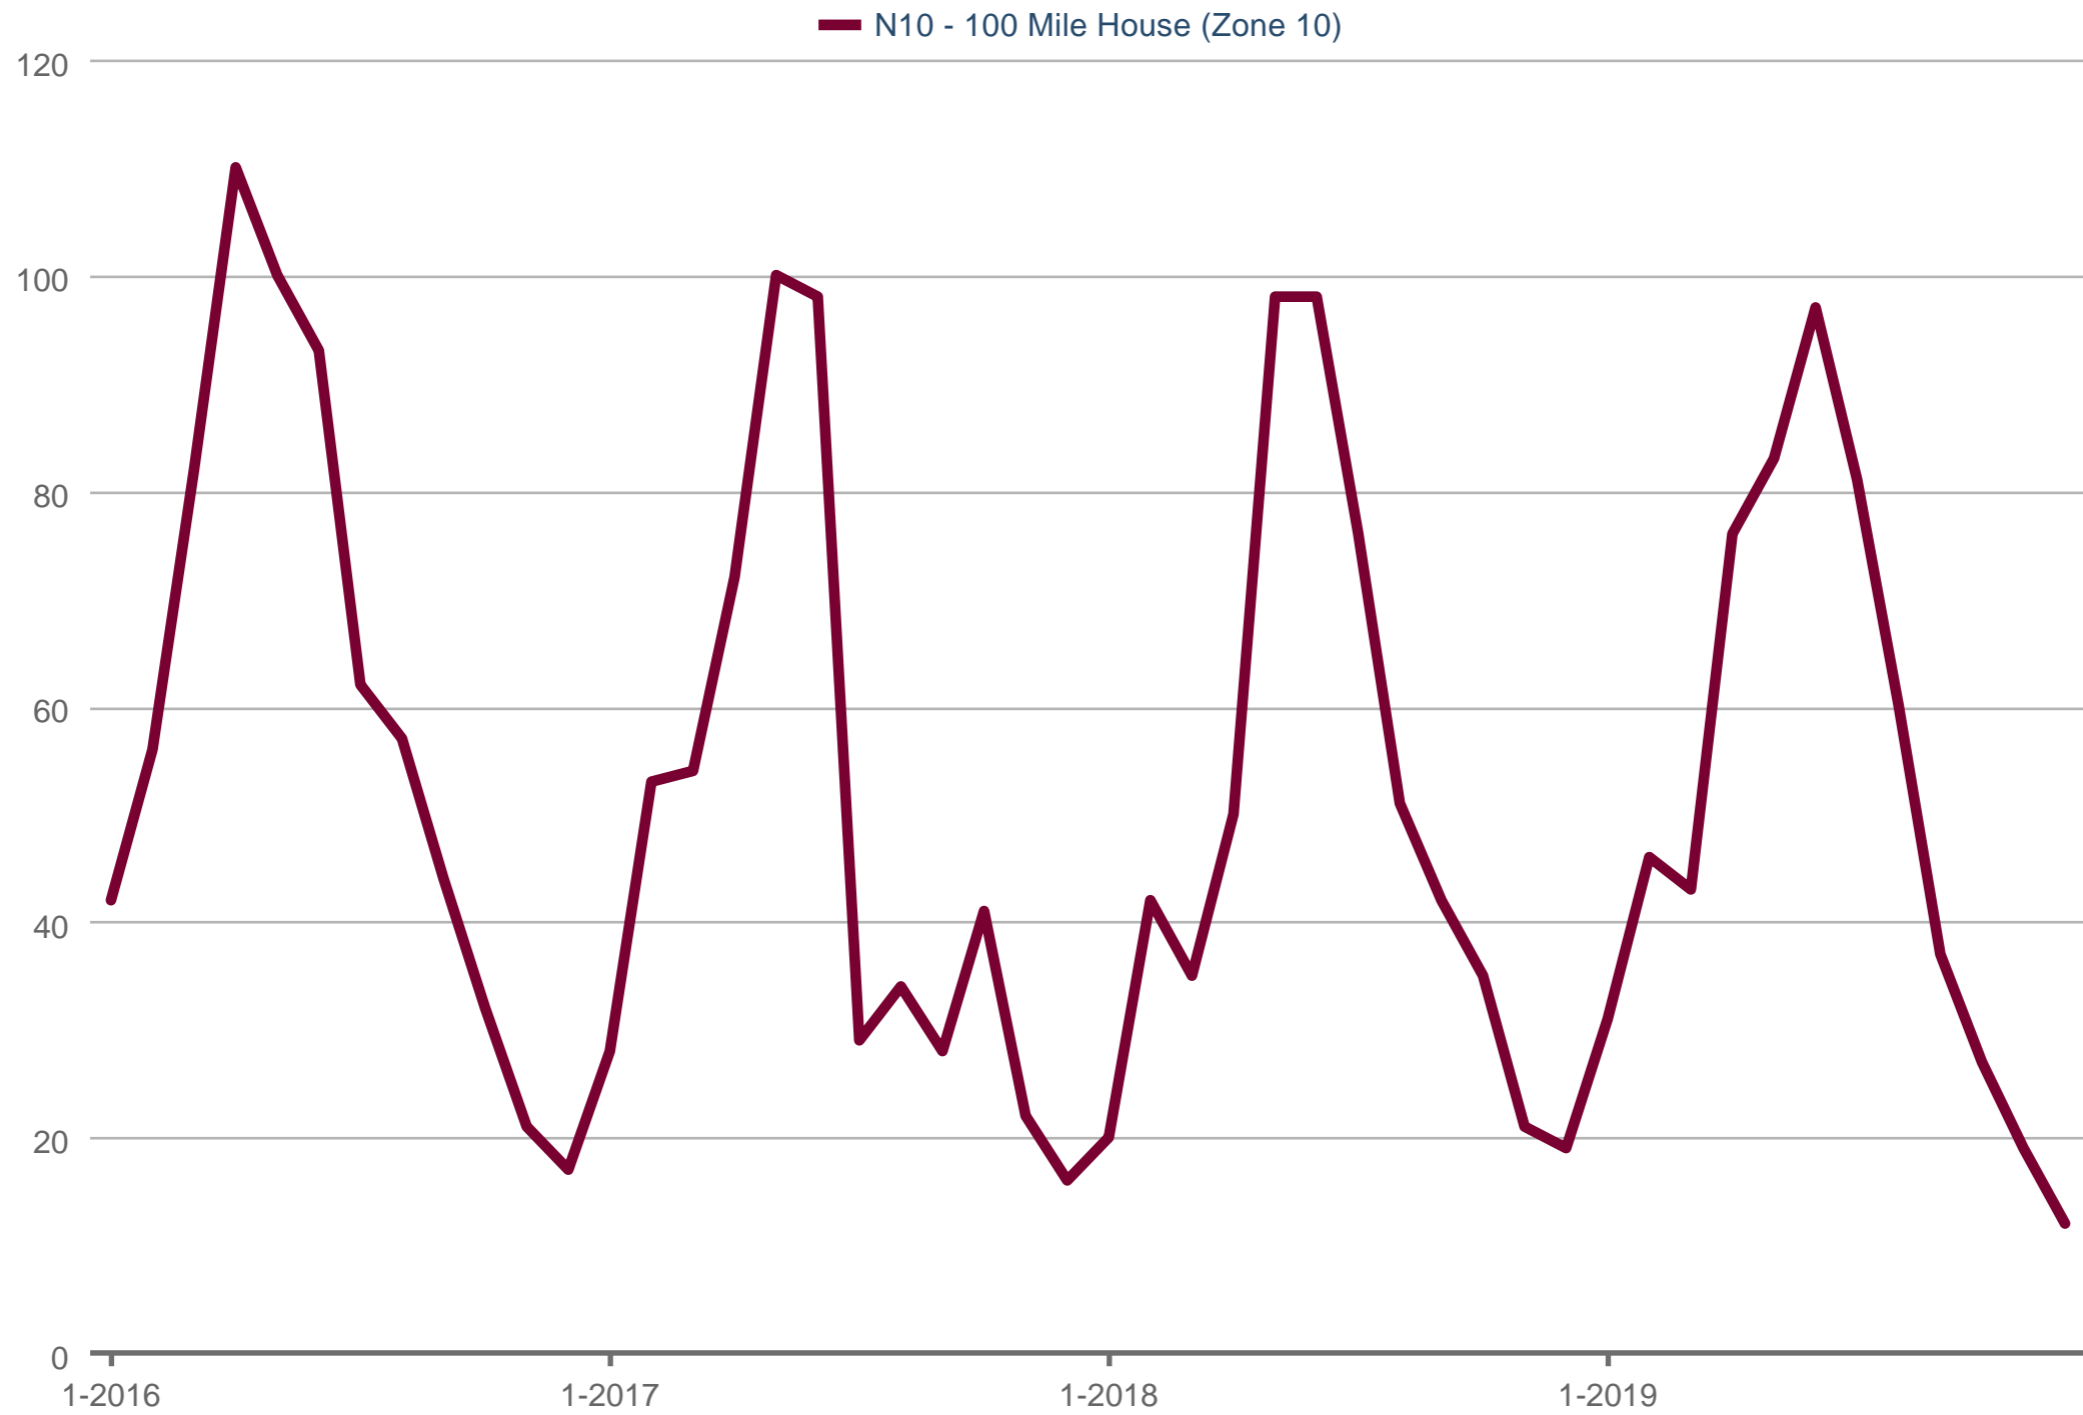

New Listings

N10 - 100 Mile House (Zone 10)

Each data point is one month of activity. Data is from January 14, 2020.