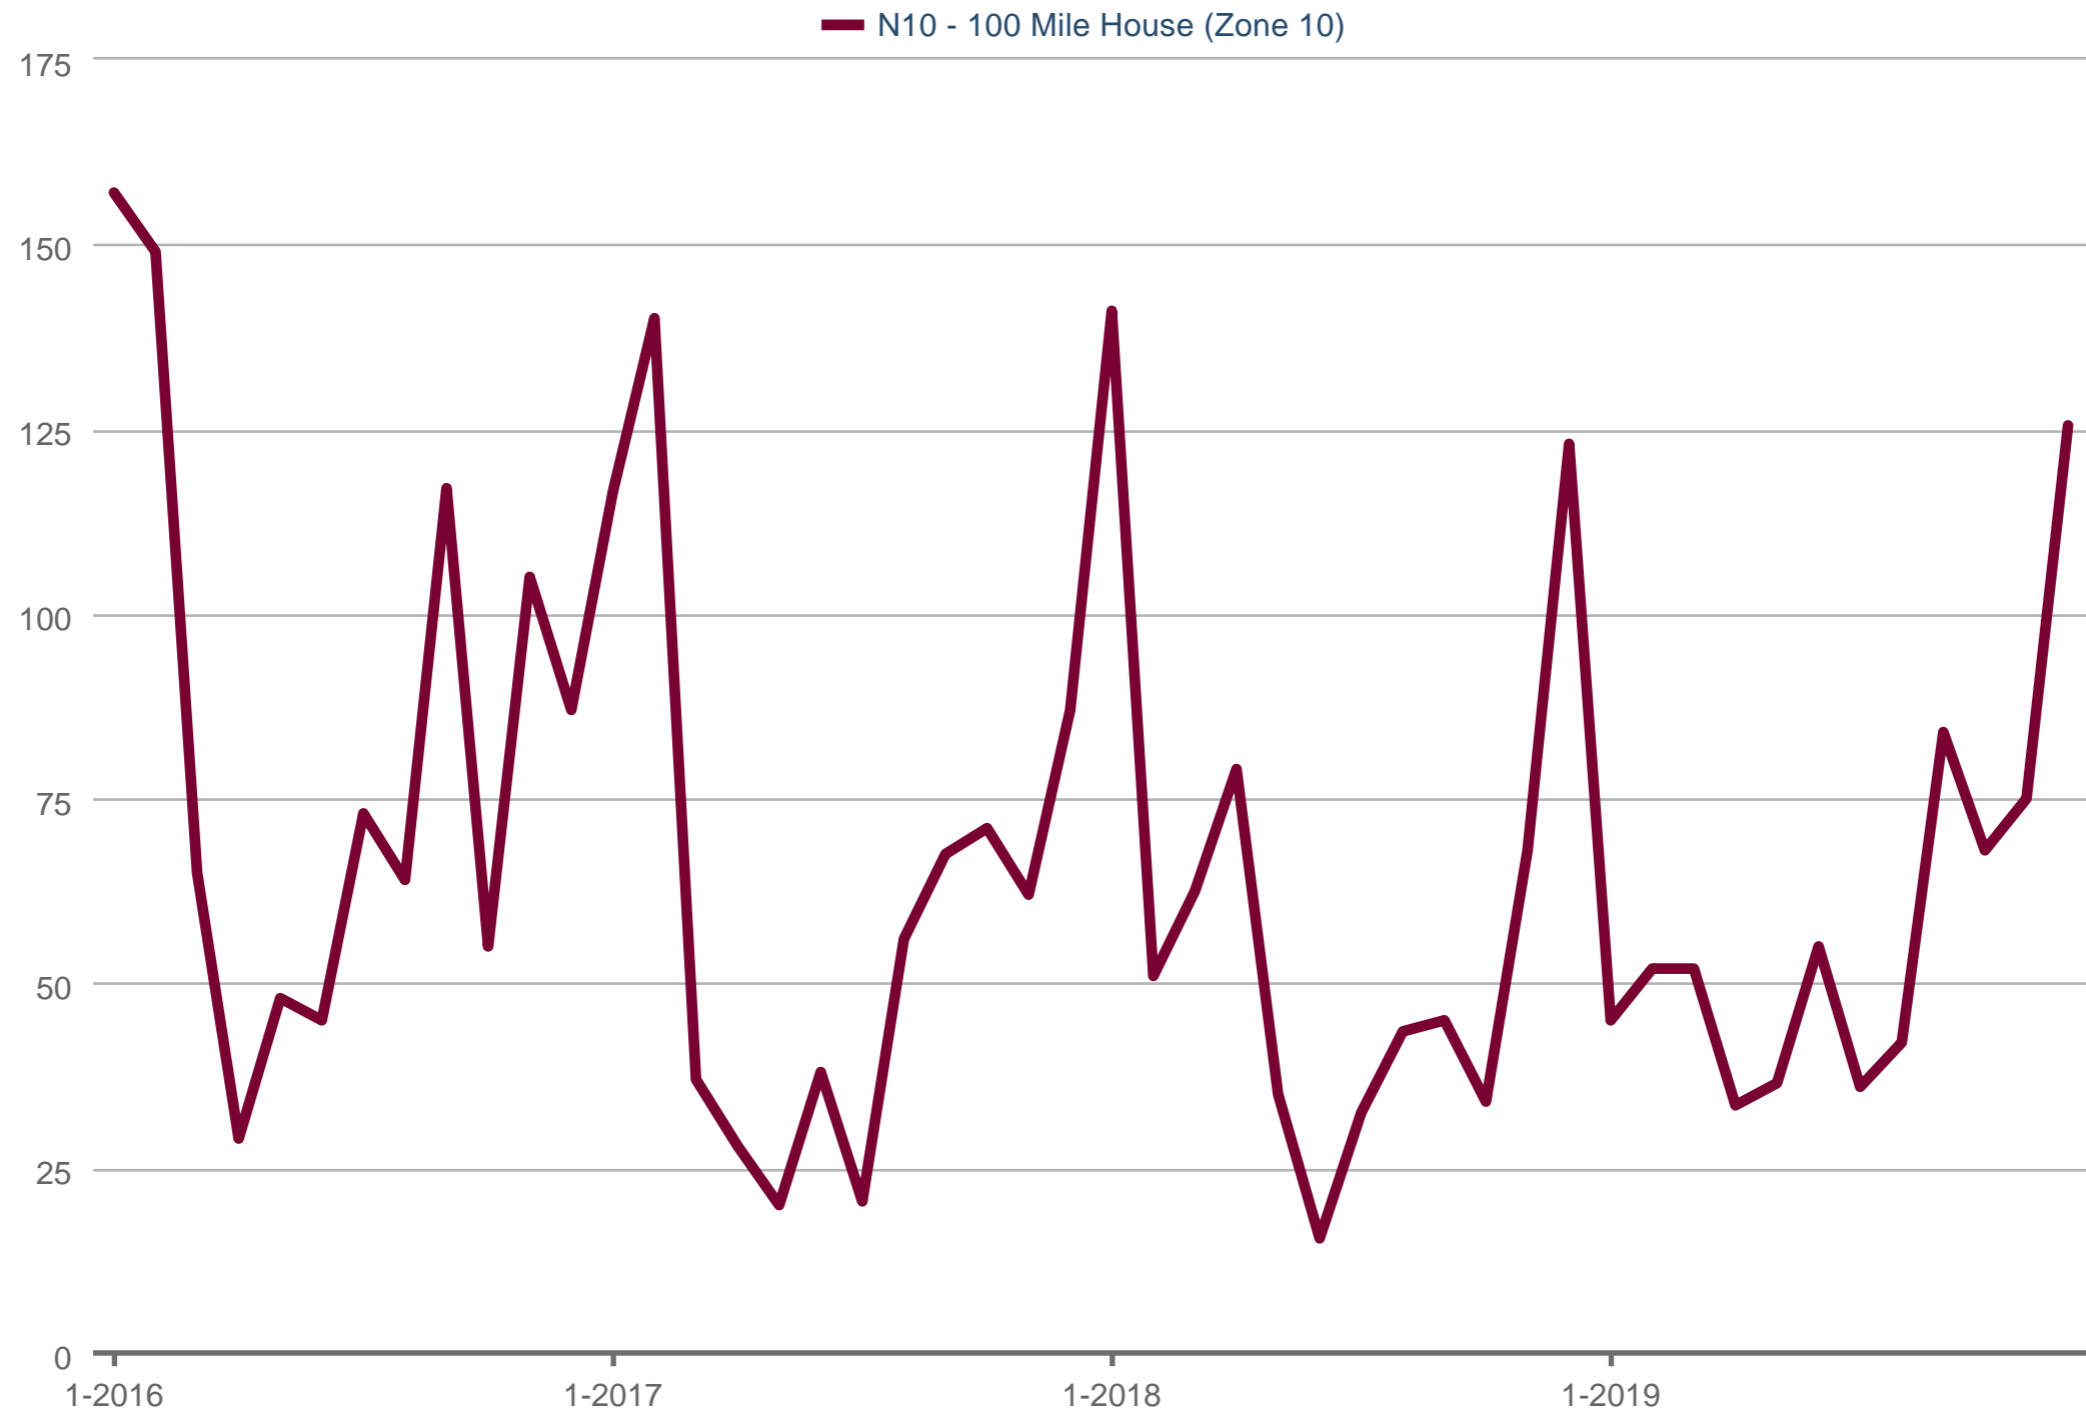

Median Listing to Contract Days

N10 - 100 Mile House (Zone 10)

Each data point is one month of activity. Data is from January 14, 2020.