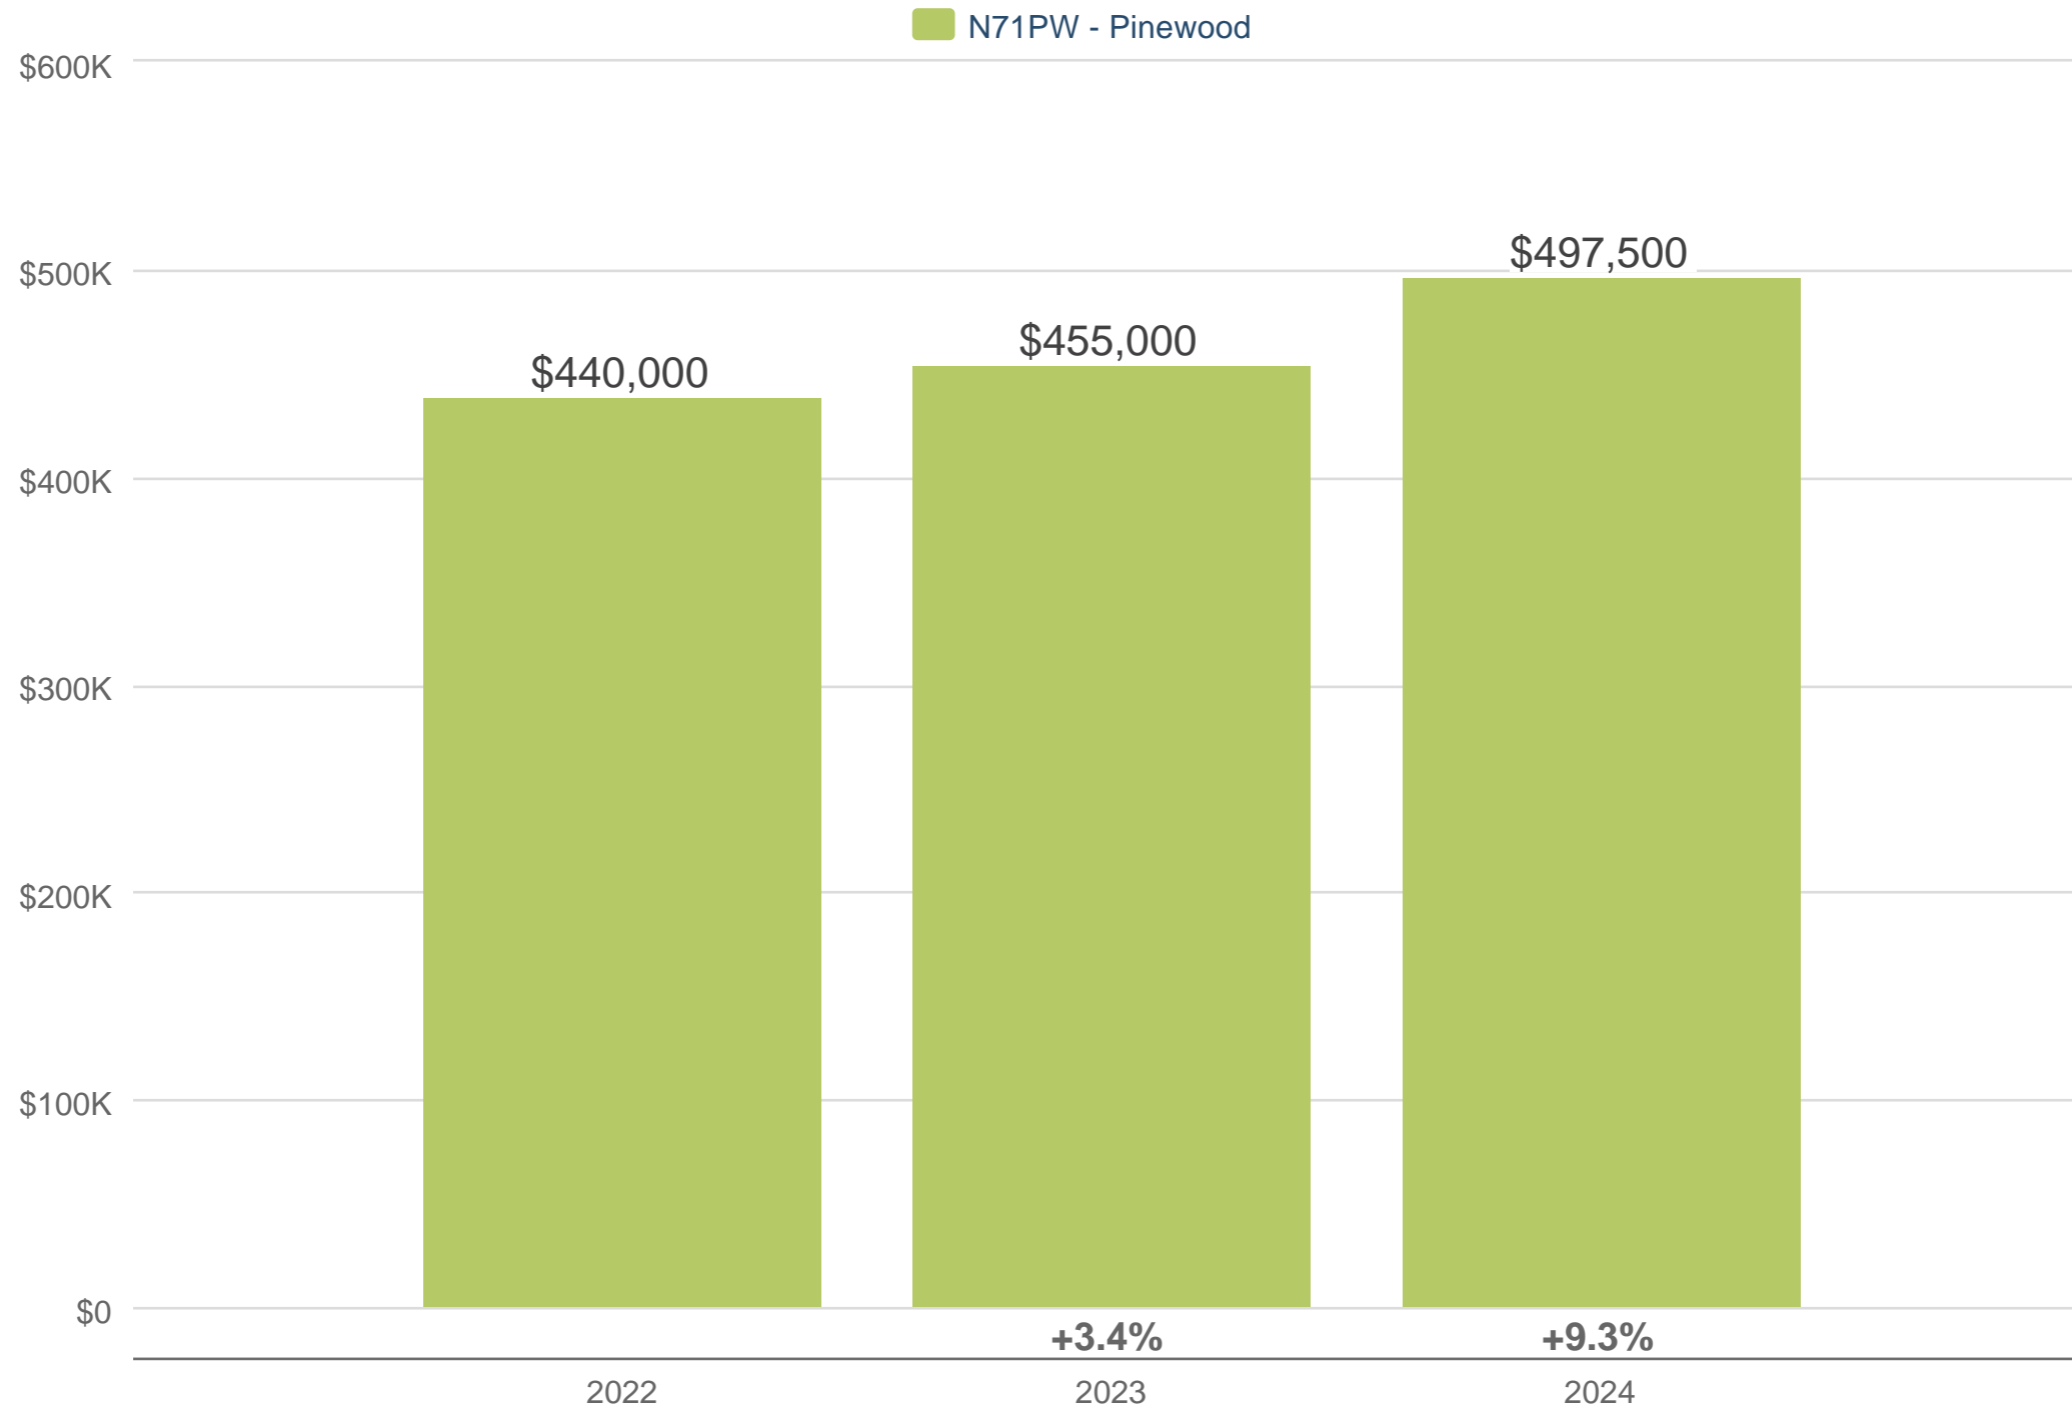

Kevin Anderson

Real Estate Agent - 2 Percent Realty Experts

Save Thousands in Commission!

Office: 250-981-8182

Cell: 250-981-8182

kevin@sellingpg.com

www.sellingpg.com

June Median Sales Price

N71PW - Pinewood: Detached & House w/ Acreage

Each data point is 12 months of activity. Data is from July 27, 2024.