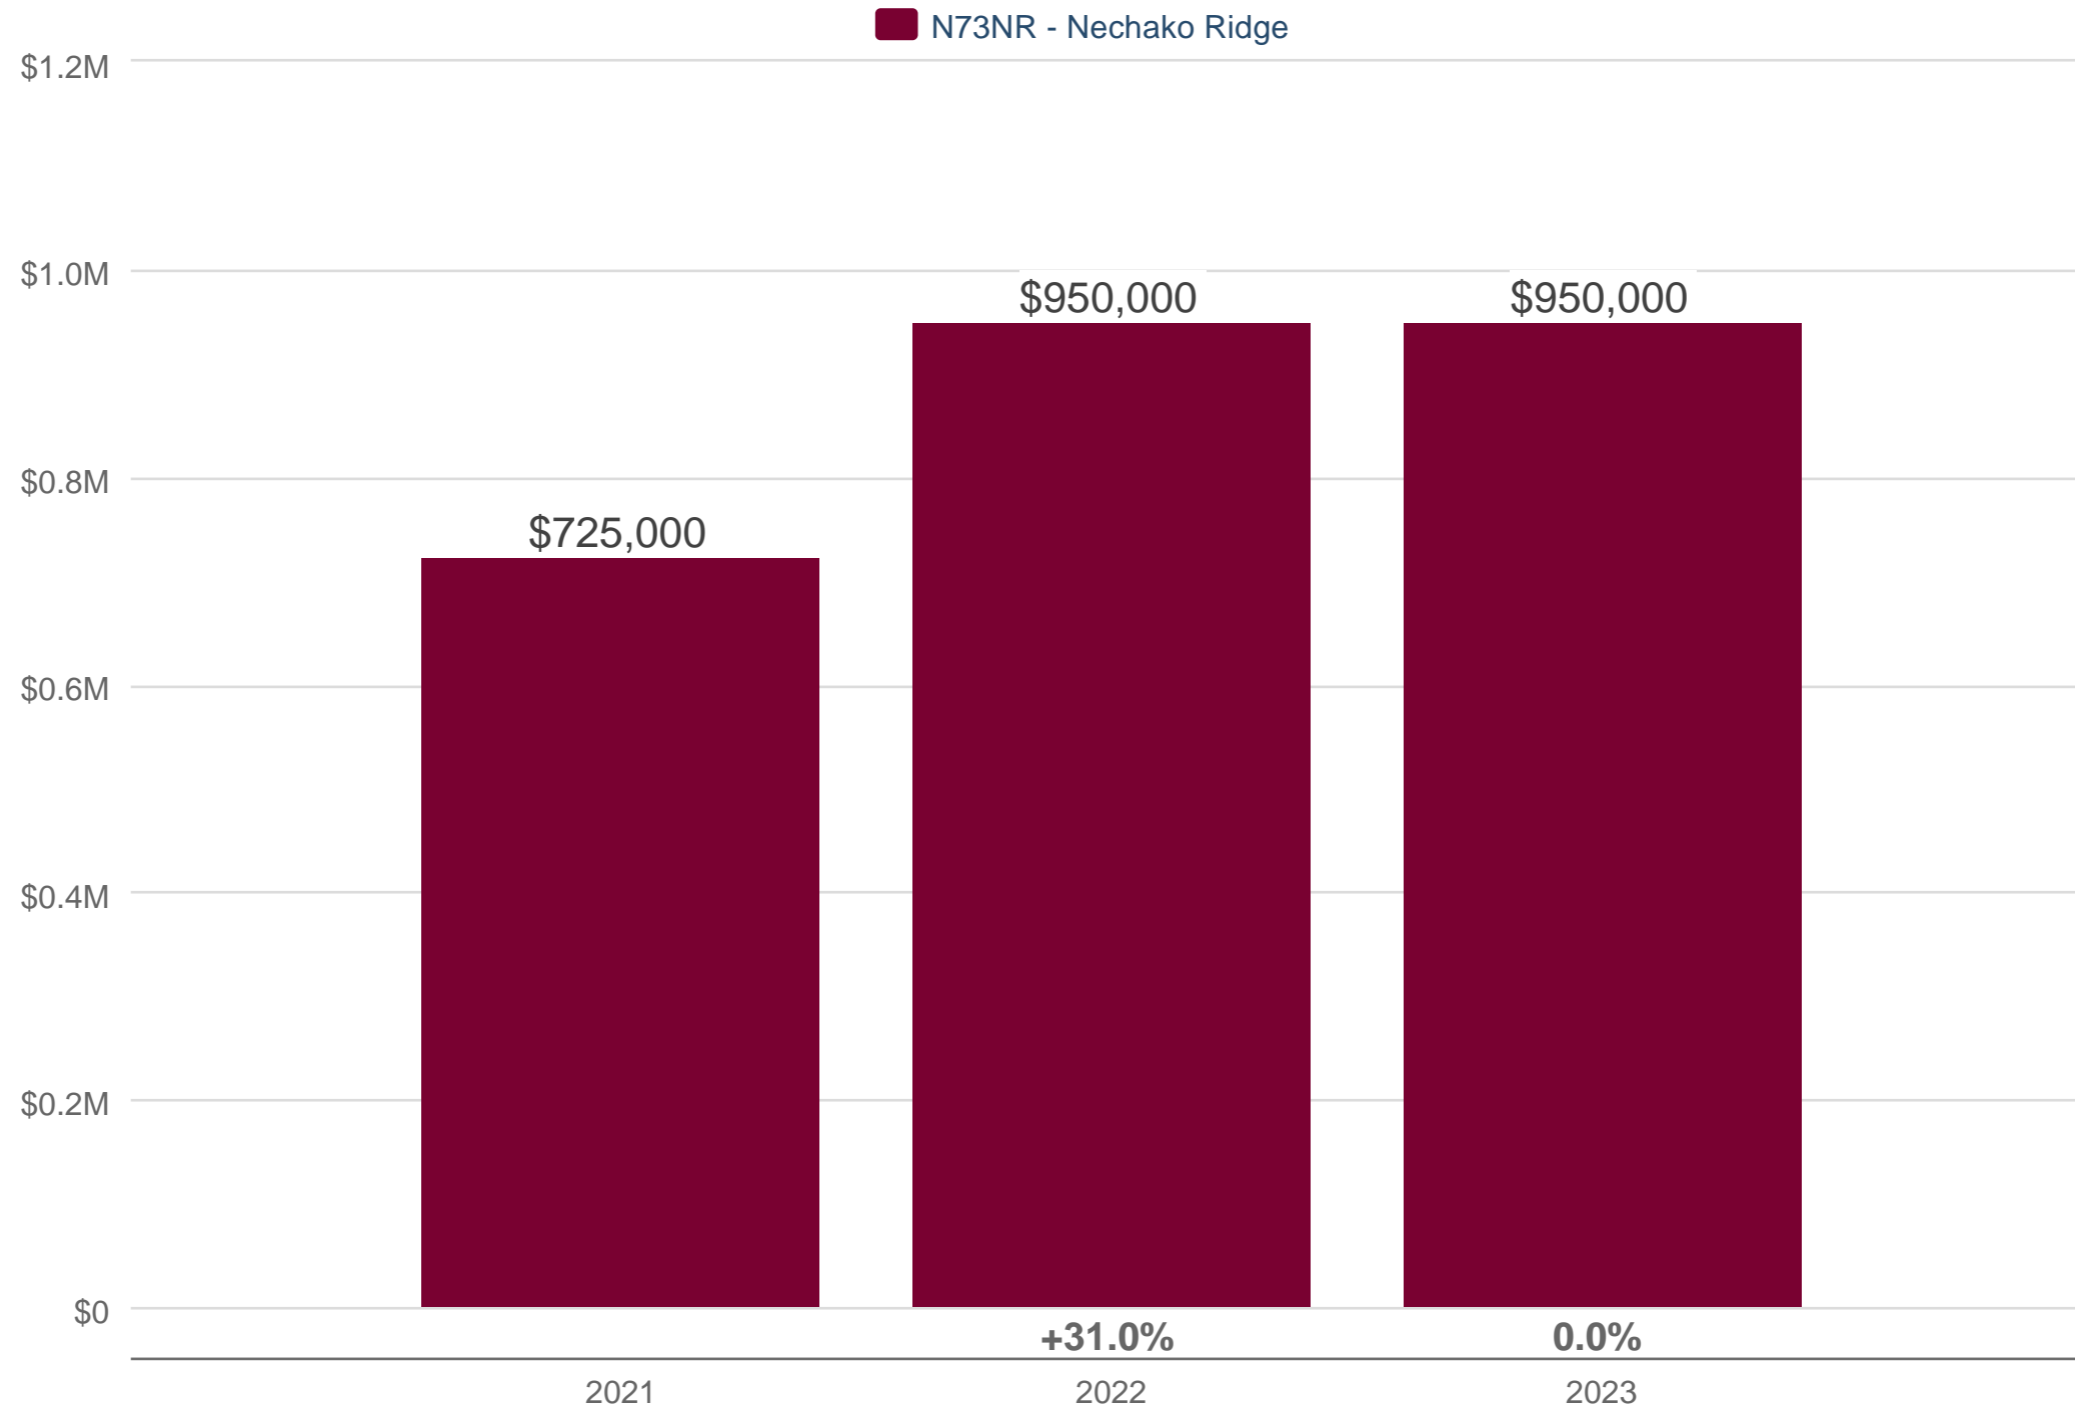

N73NR - Nechako Ridge: Detached & House w/ Acreage

Each data point is 12 months of activity. Data is from February 5, 2023.