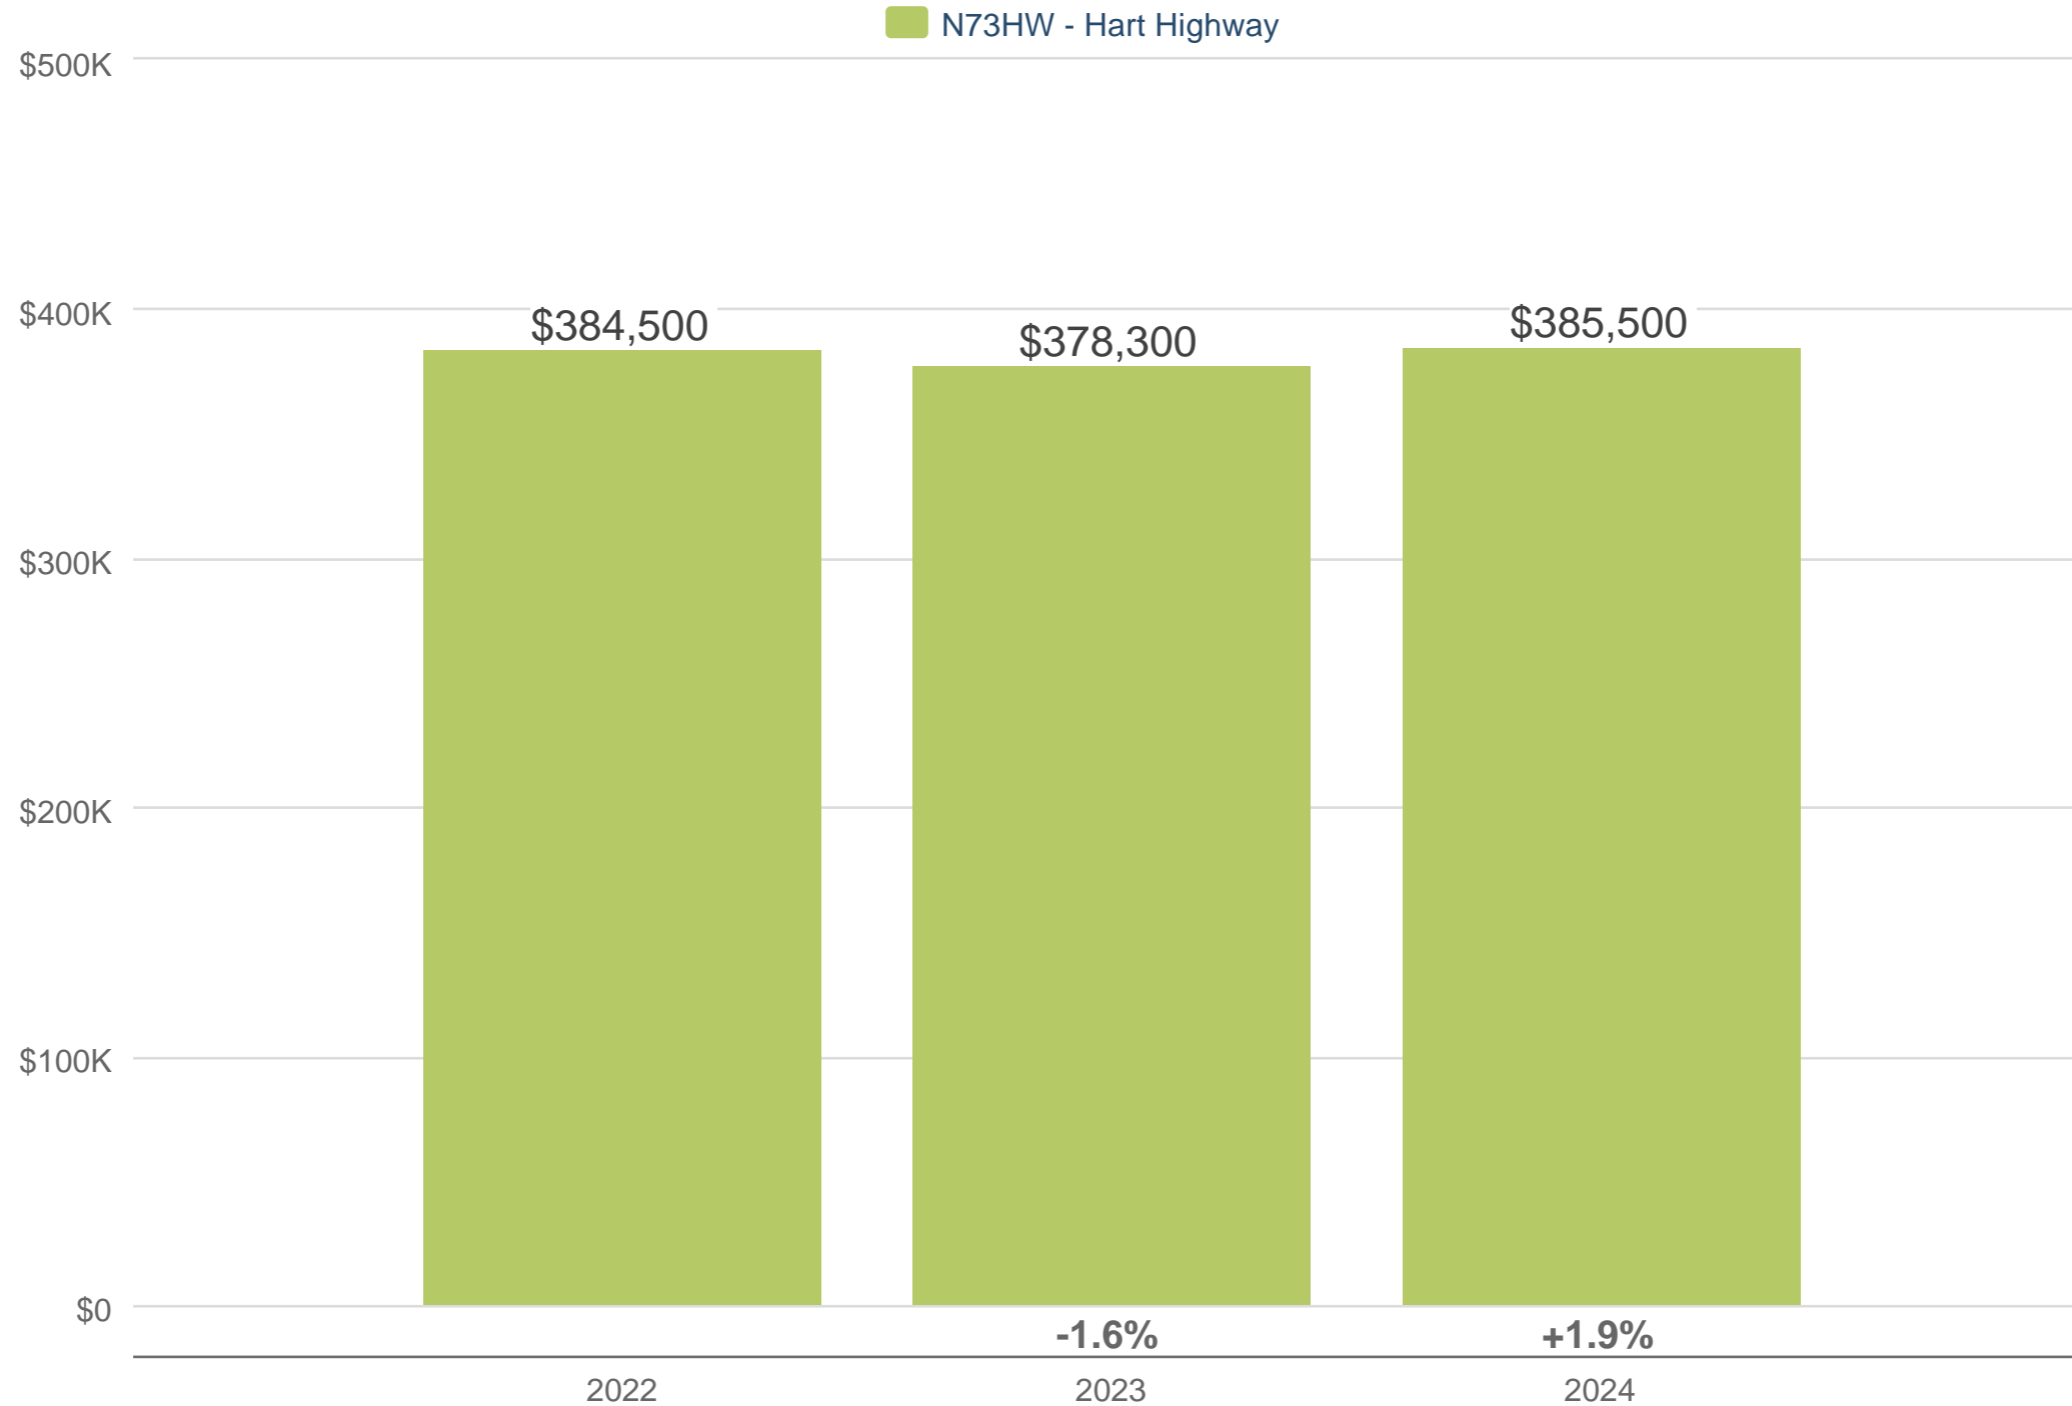

N73HW - Hart Highway: Detached & House w/ Acreage

Each data point is 12 months of activity. Data is from July 27, 2024.