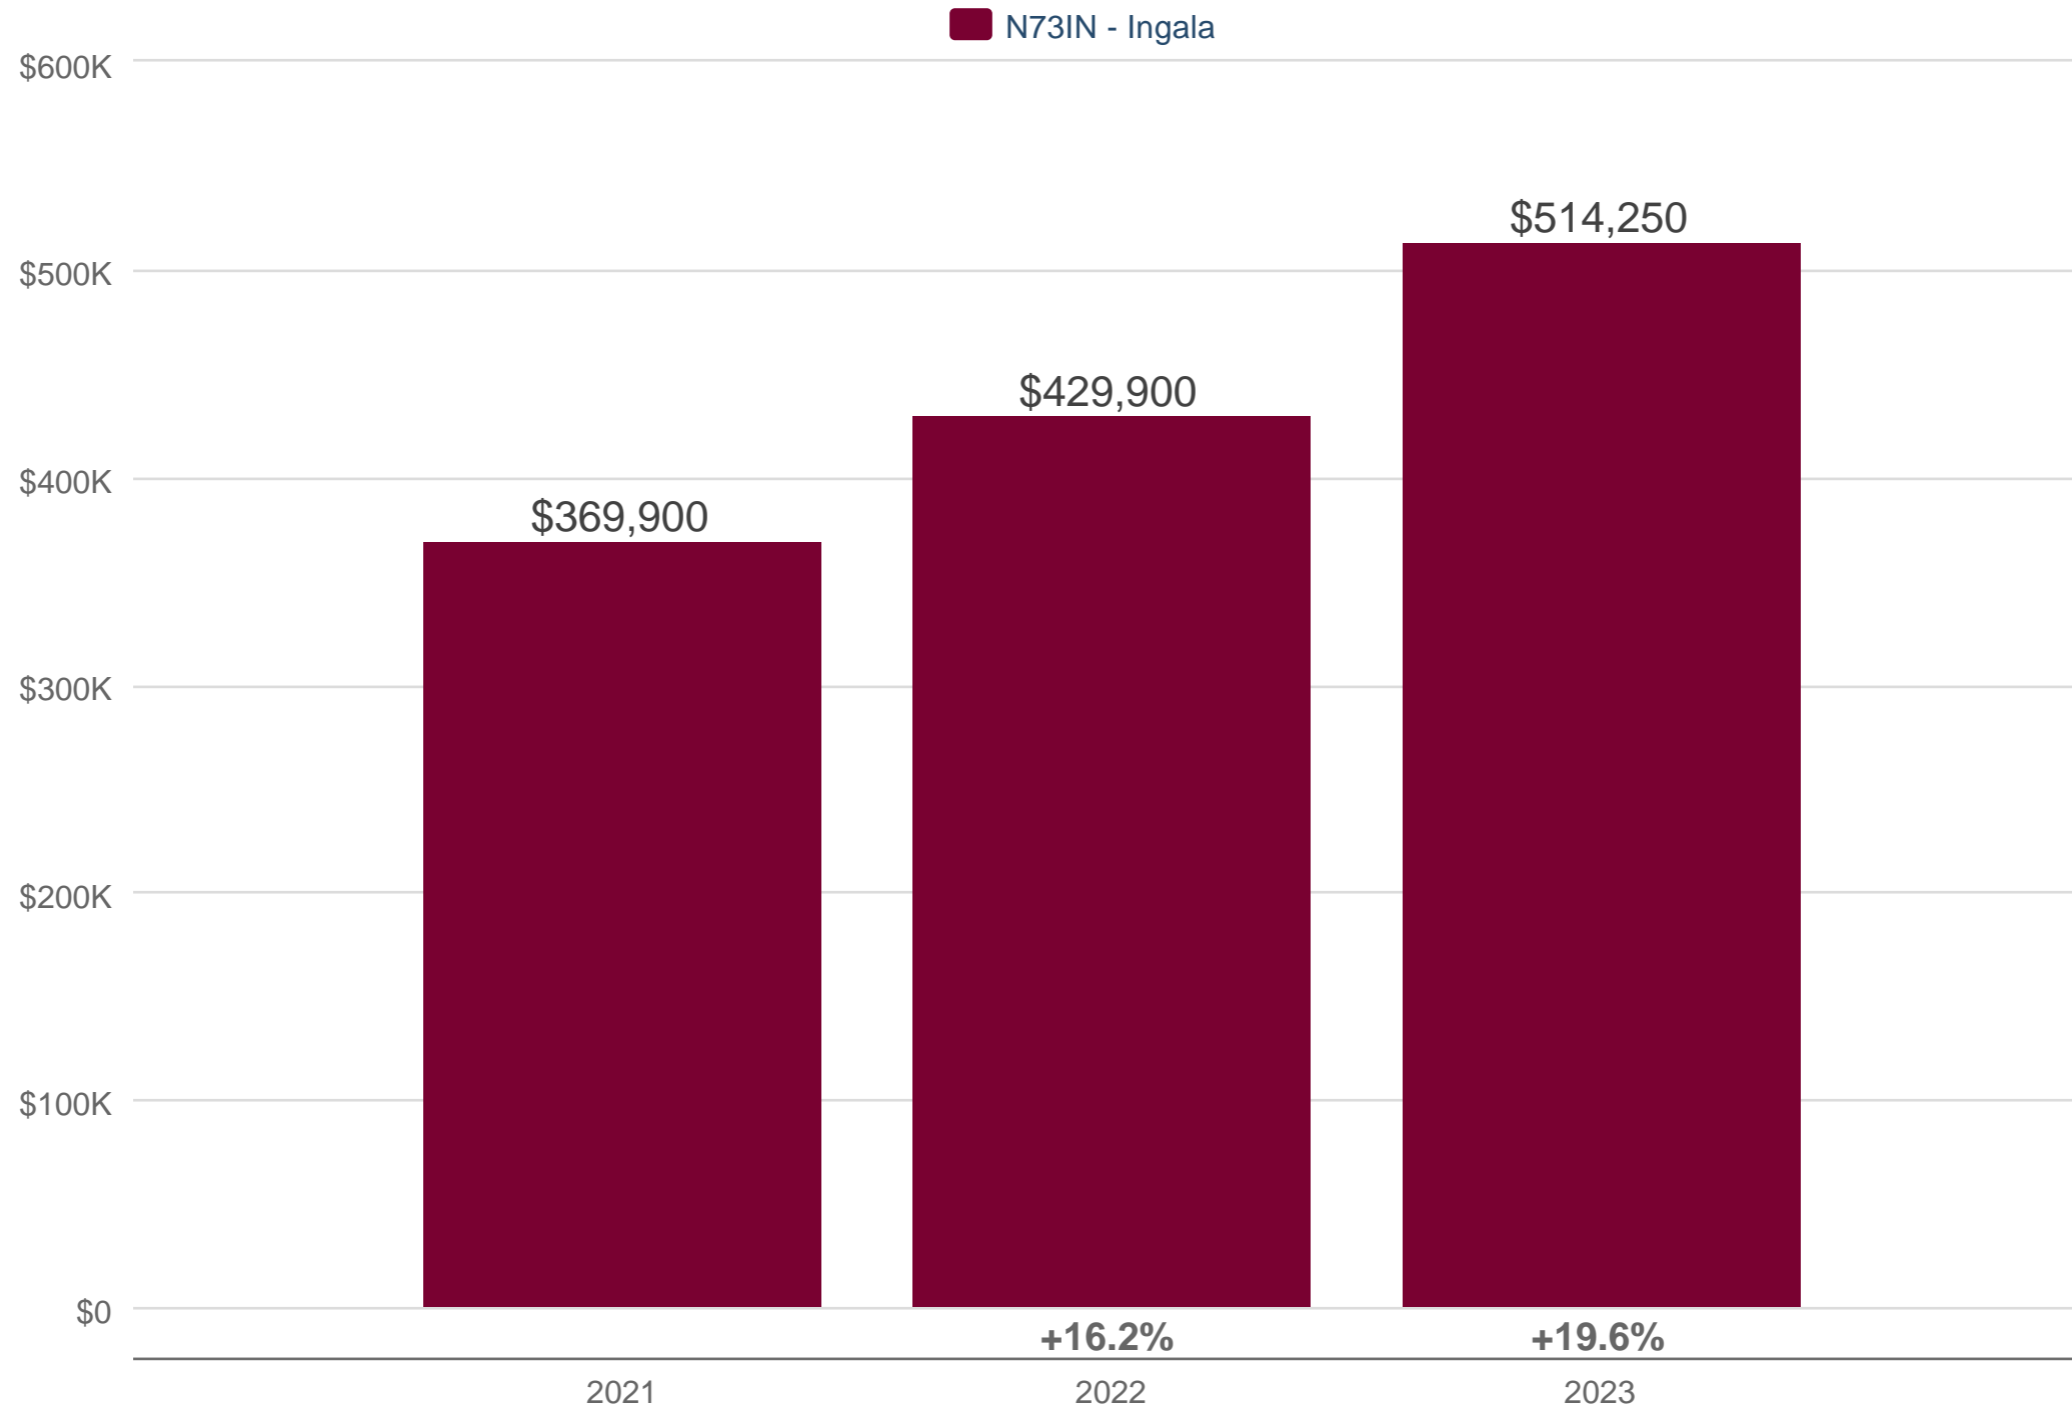

## January Median Sales Price

N73IN - Ingala: Detached & House w/ Acreage

Each data point is 12 months of activity. Data is from February 5, 2023.