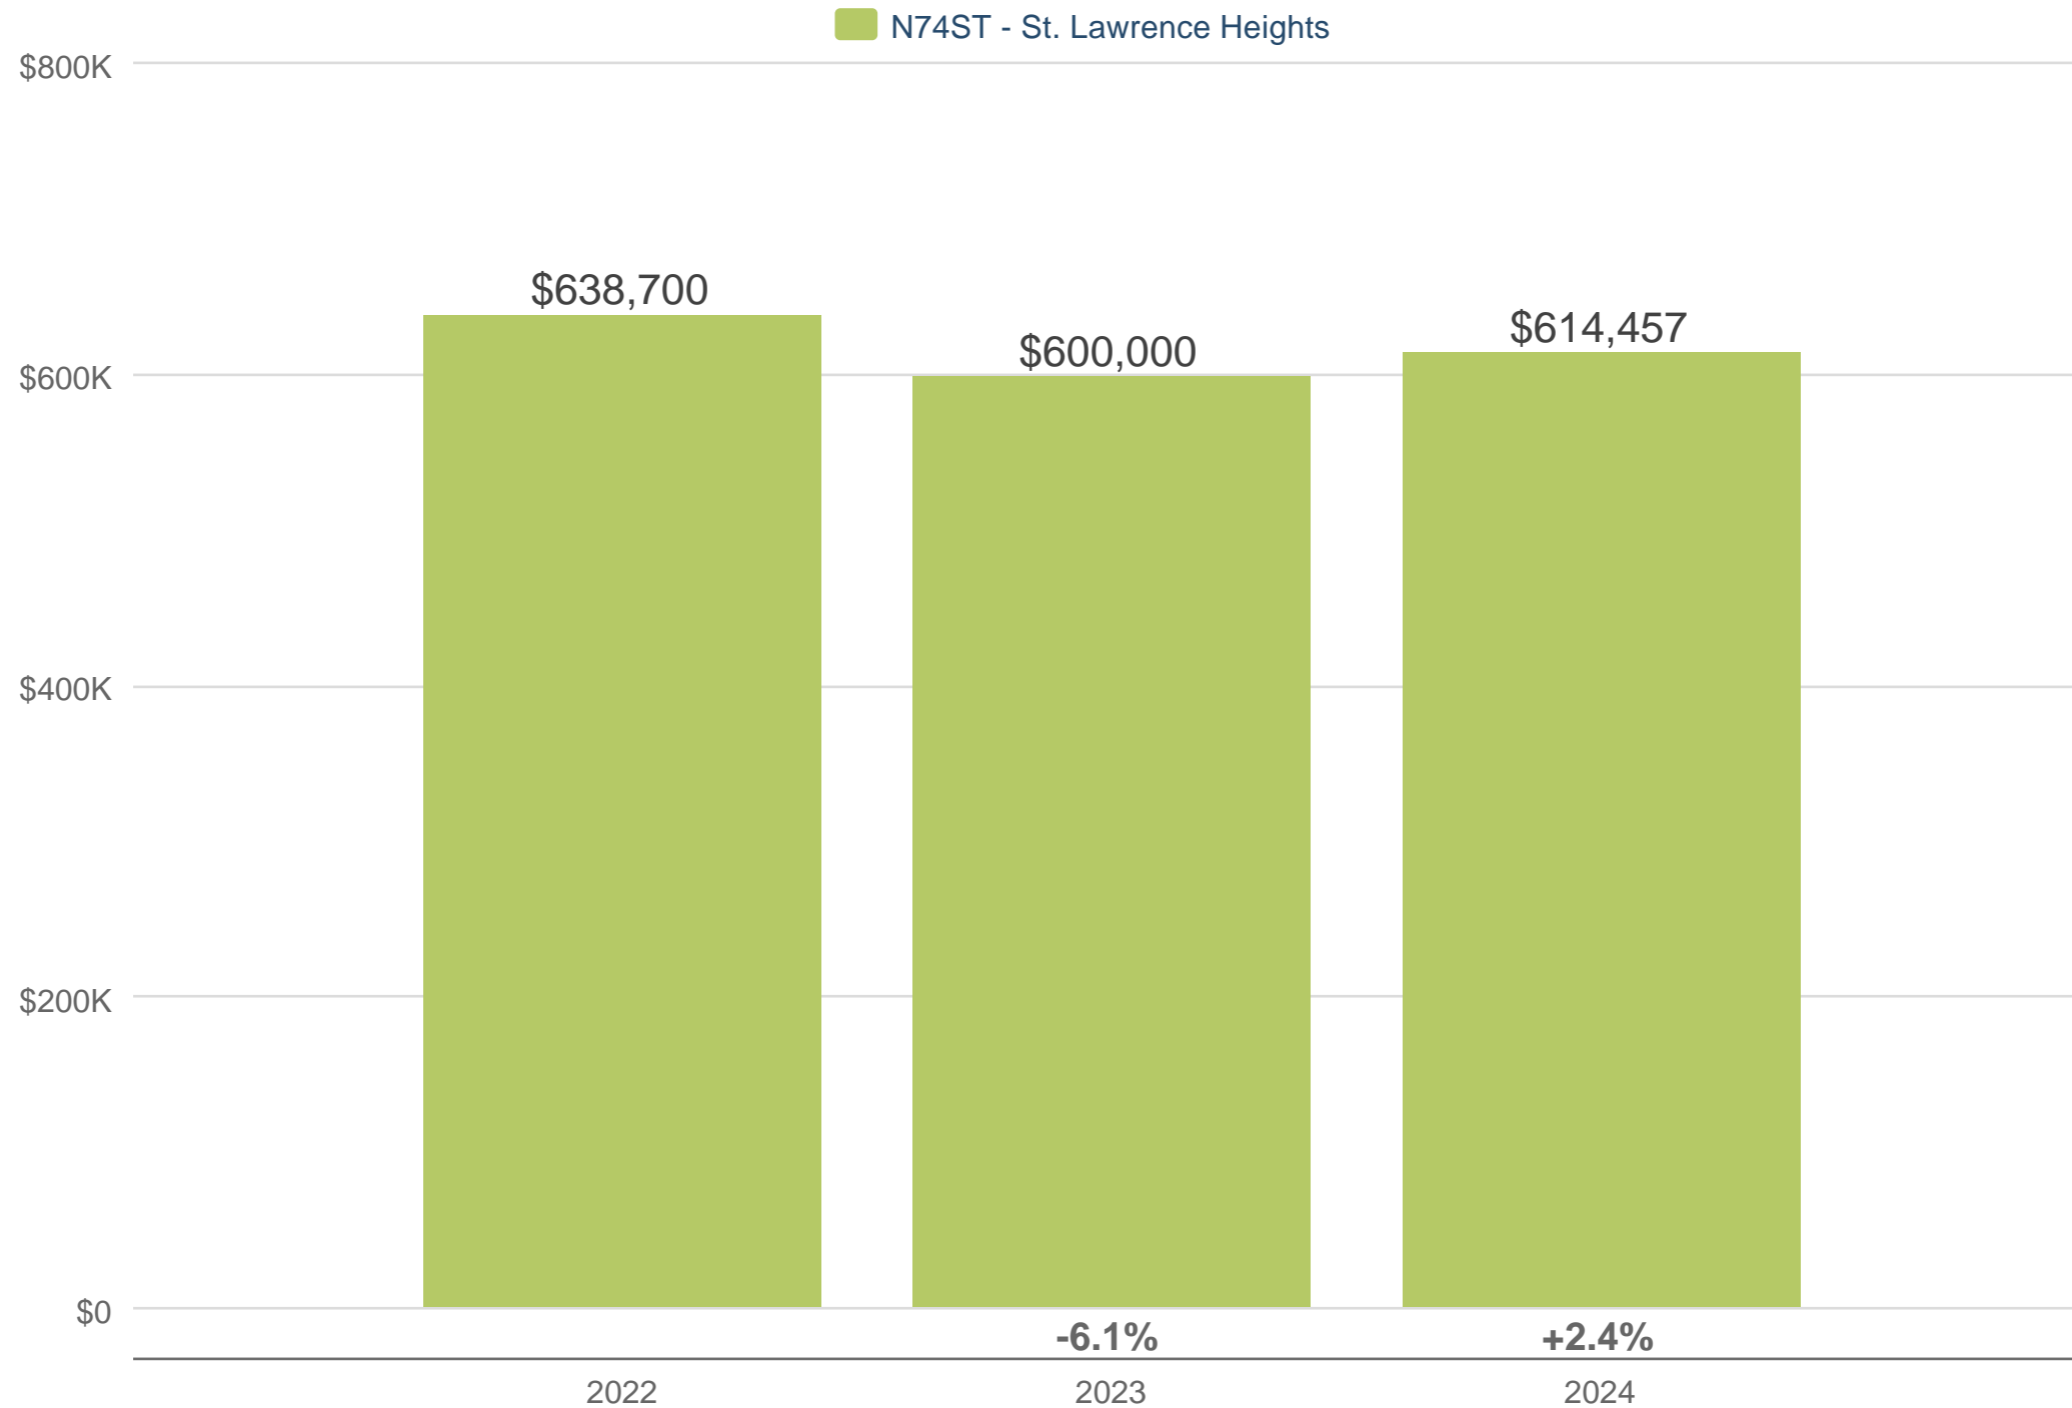

### June Median Sales Price

N74ST - St. Lawrence Heights: Detached & House w/ Acreage

Each data point is 12 months of activity. Data is from July 27, 2024.