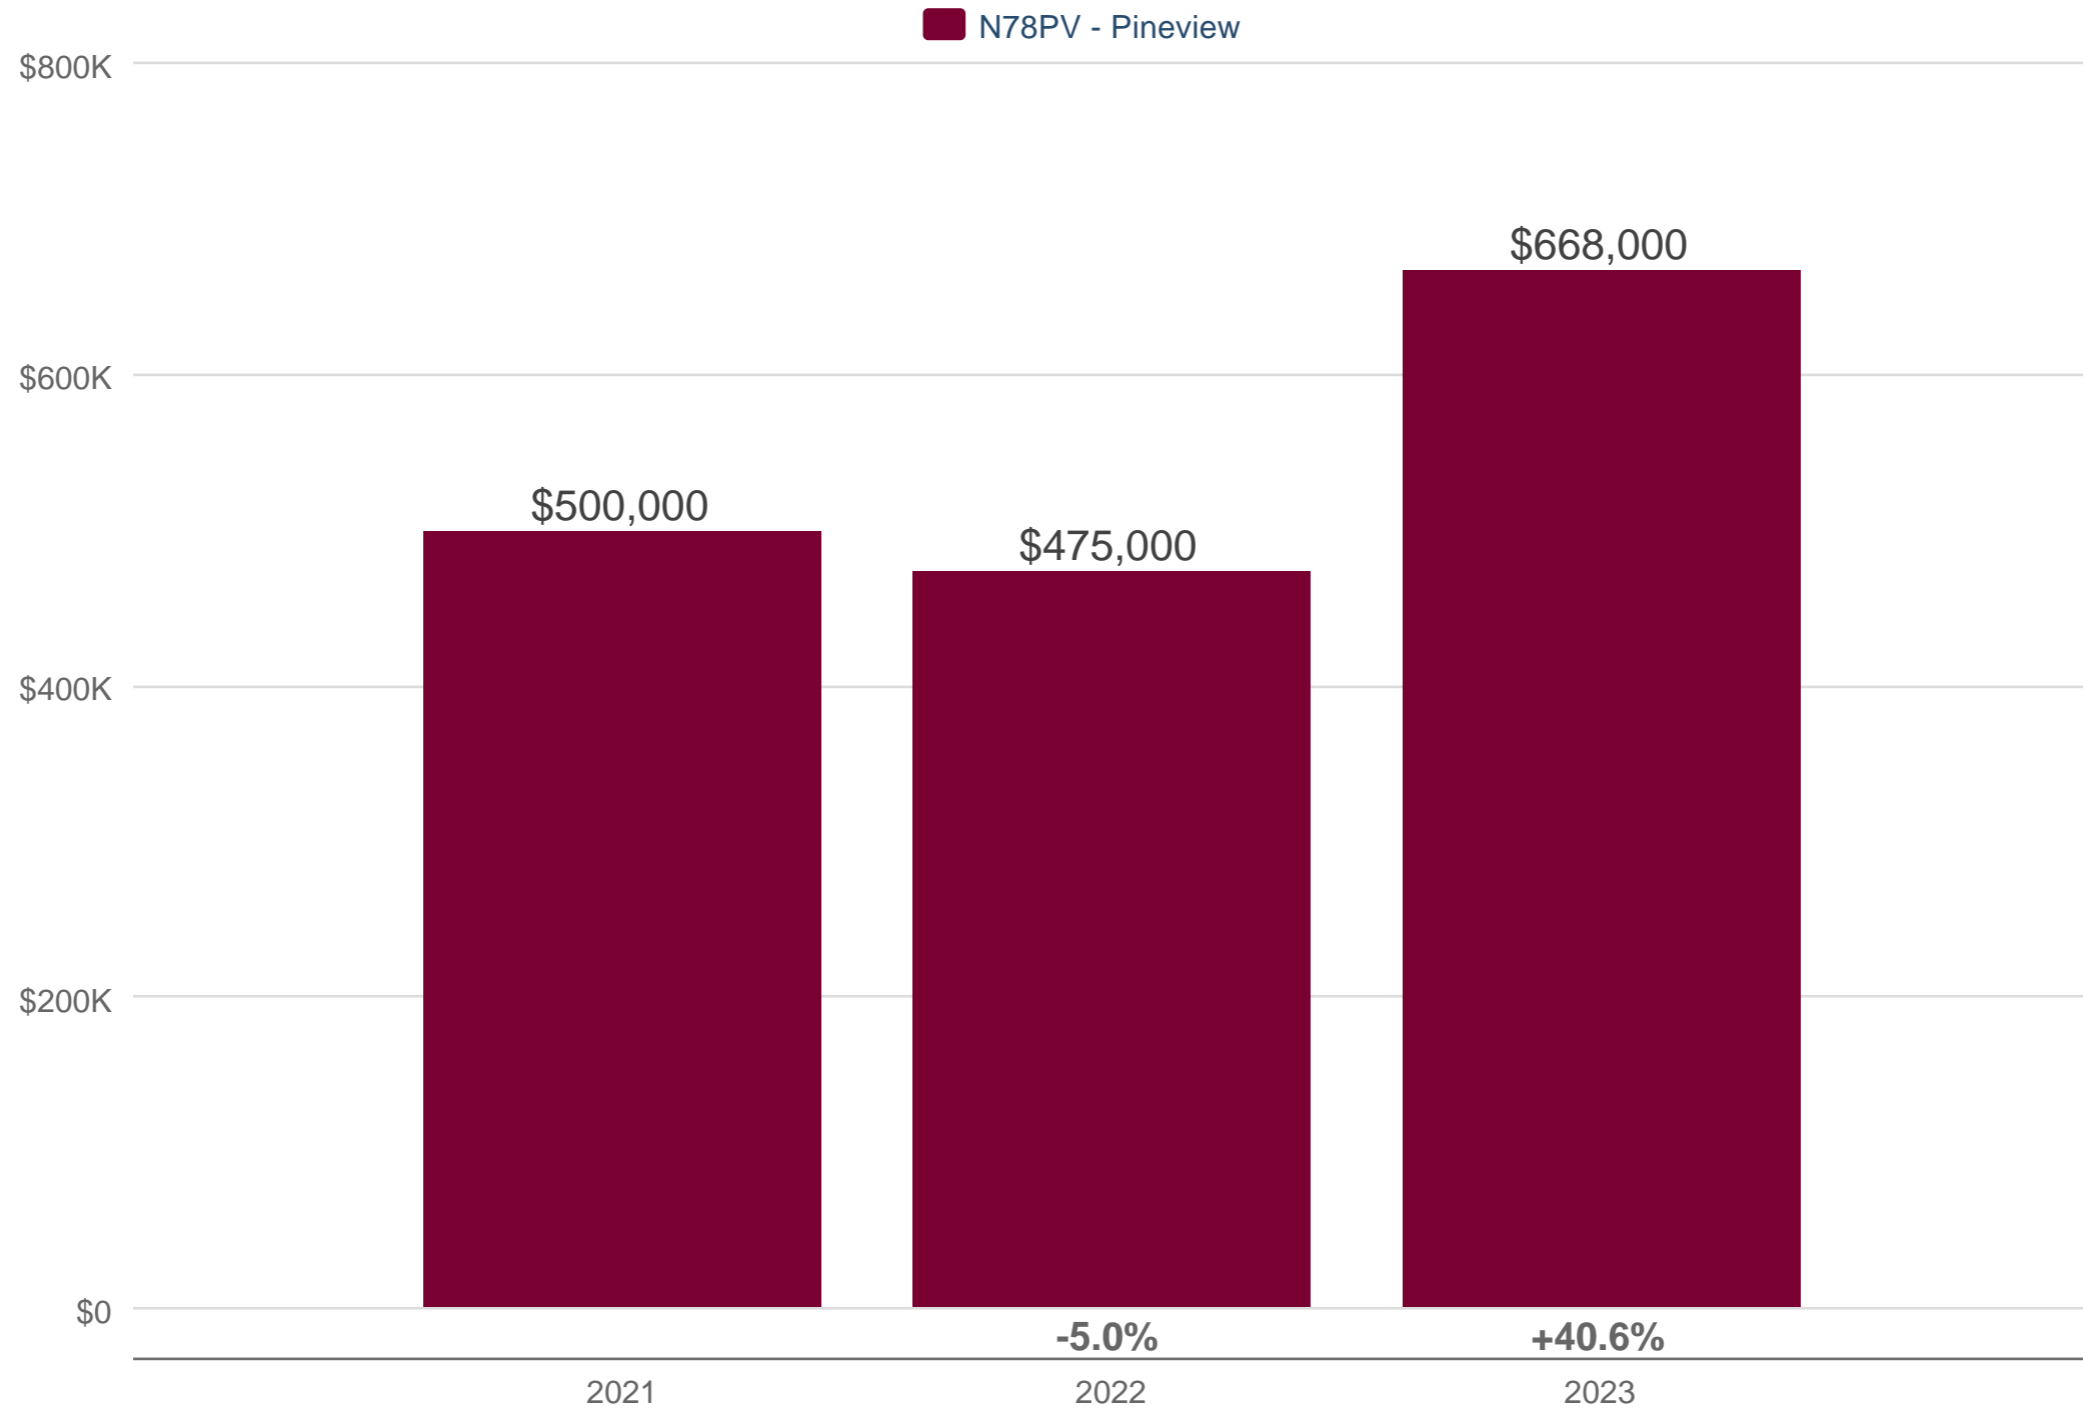

N78PV - Pineview: Detached & House w/ Acreage

Each data point is 12 months of activity. Data is from February 5, 2023.