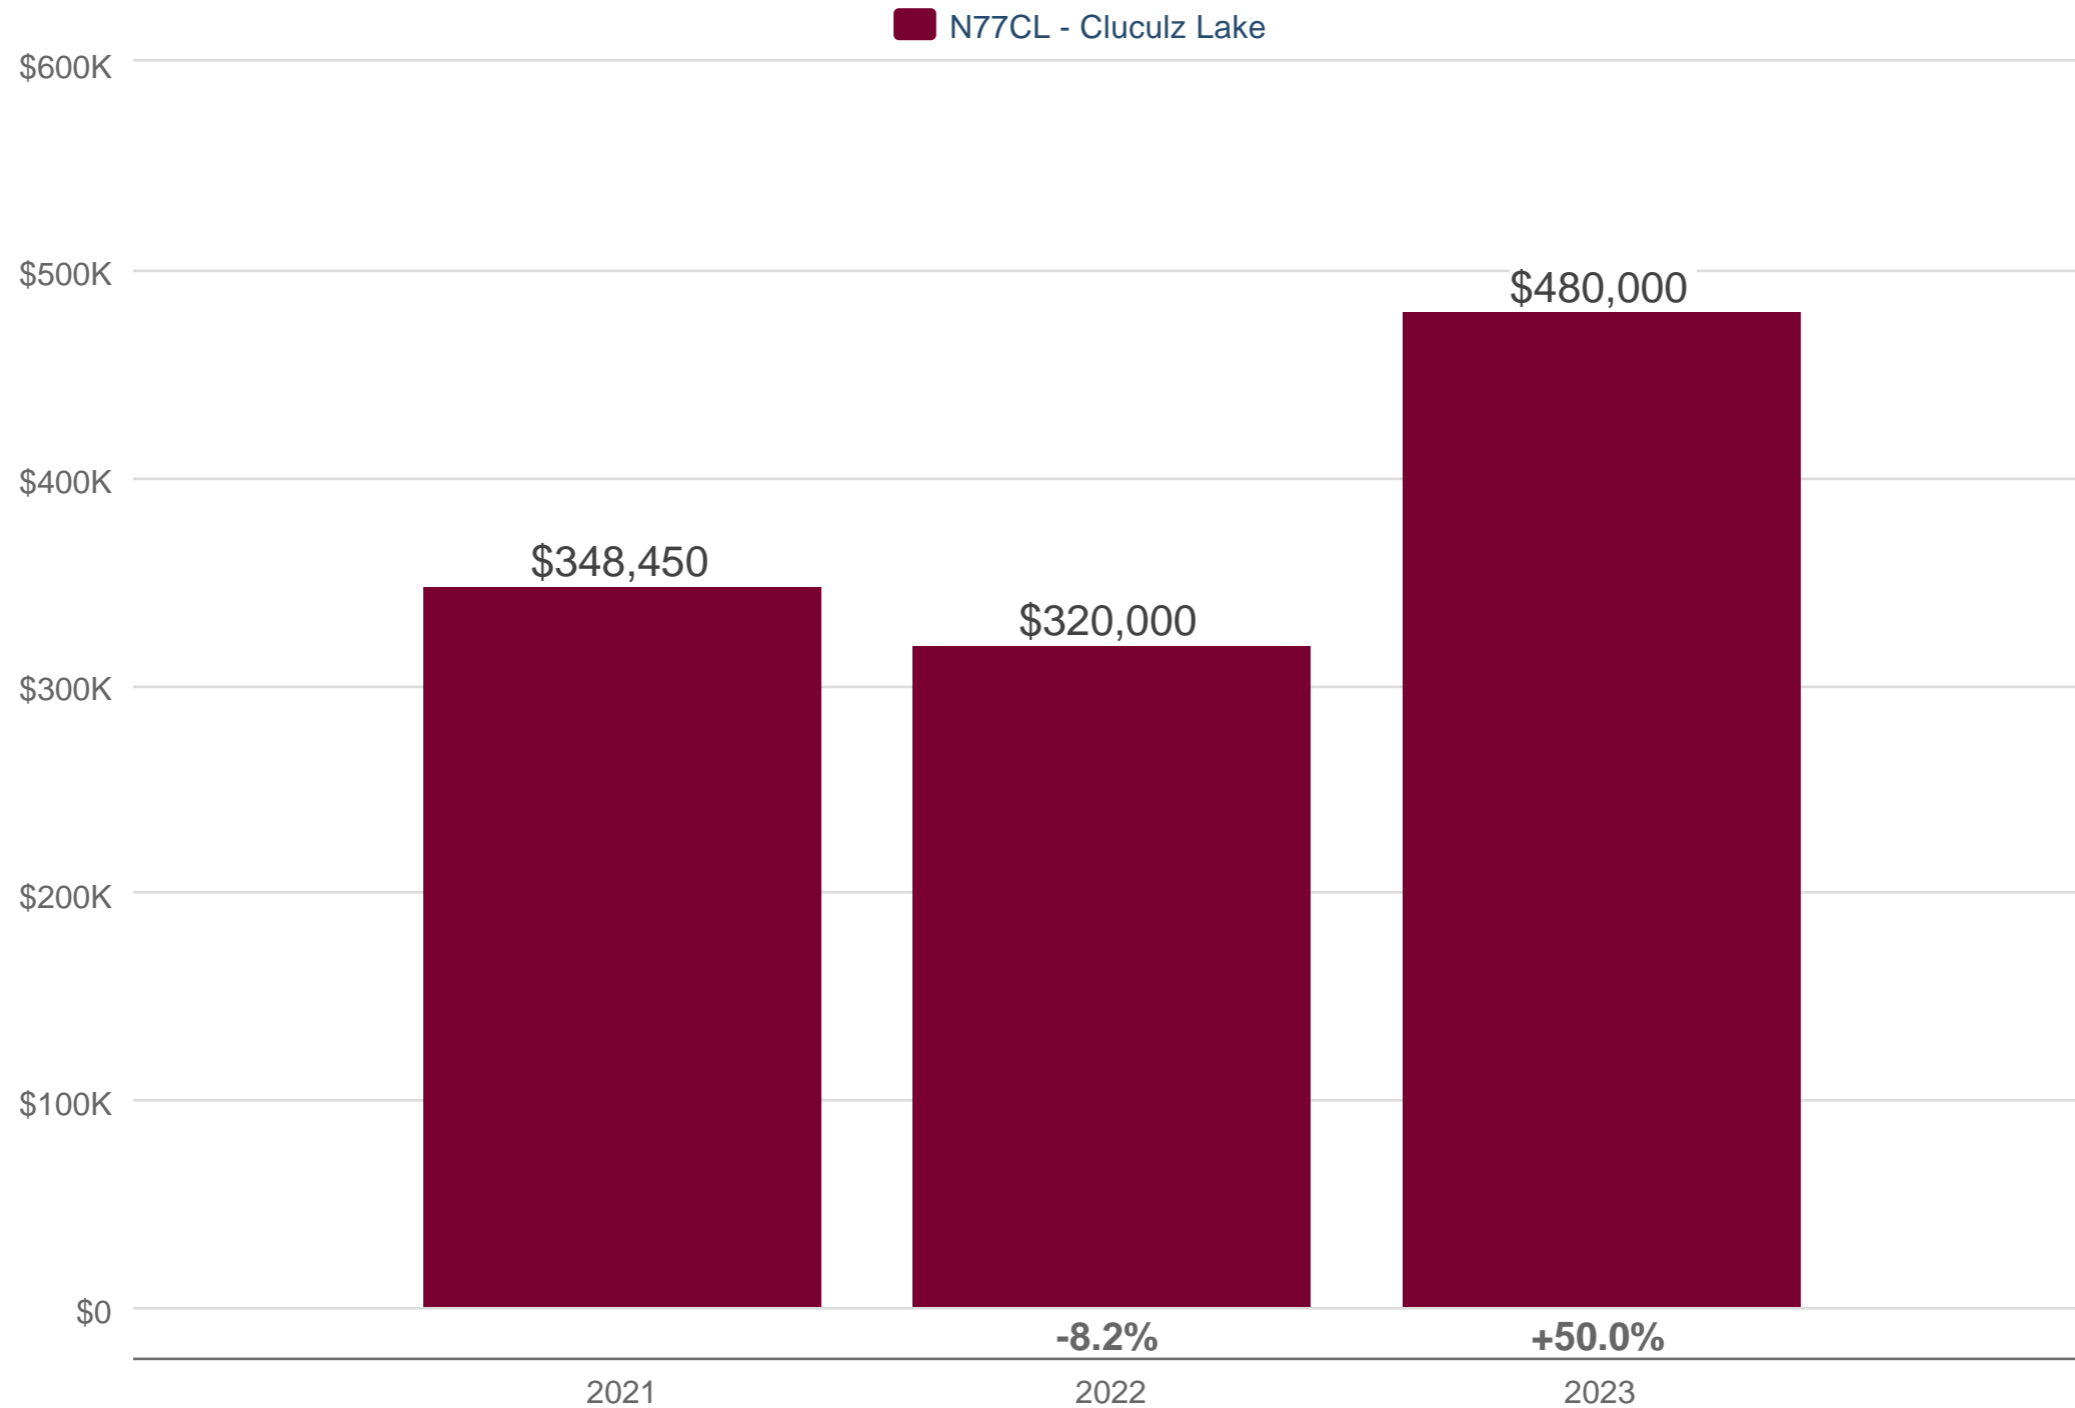

N77CL - Cluculz Lake: Detached & House w/ Acreage

Each data point is 12 months of activity. Data is from February 5, 2023.