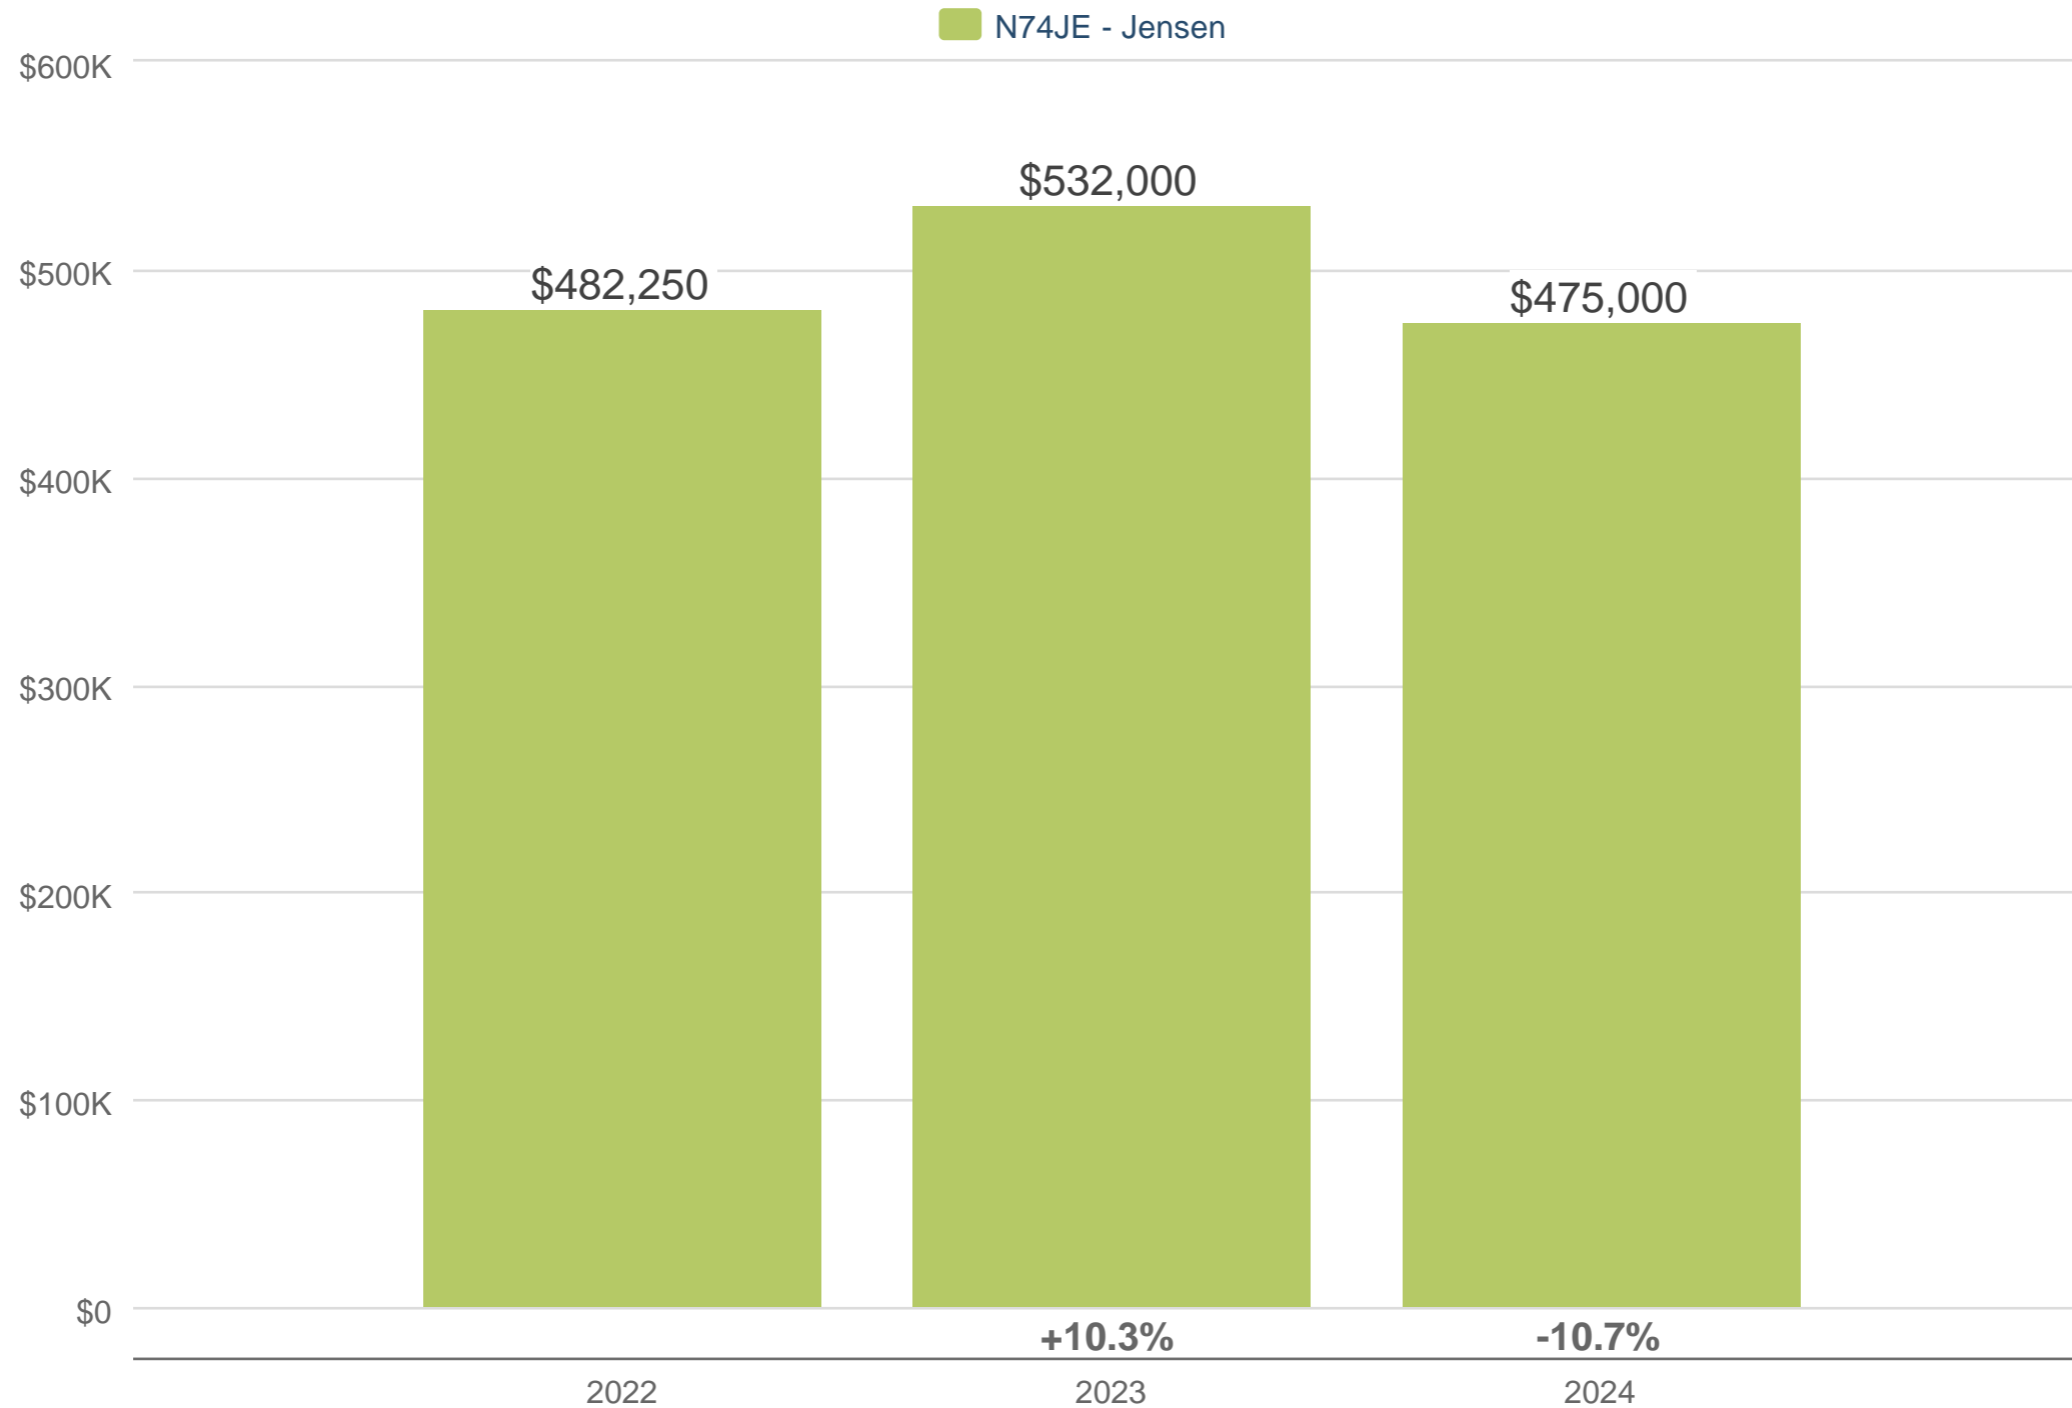

Kevin Anderson

Real Estate Agent - 2 Percent Realty Experts

Save Thousands in Commission!

Office: 250-981-8182

Cell: 250-981-8182

kevin@sellingpg.com

www.sellingpg.com

June Median Sales Price

N74JE - Jensen: Detached & House w/ Acreage

Each data point is 12 months of activity. Data is from July 27, 2024.