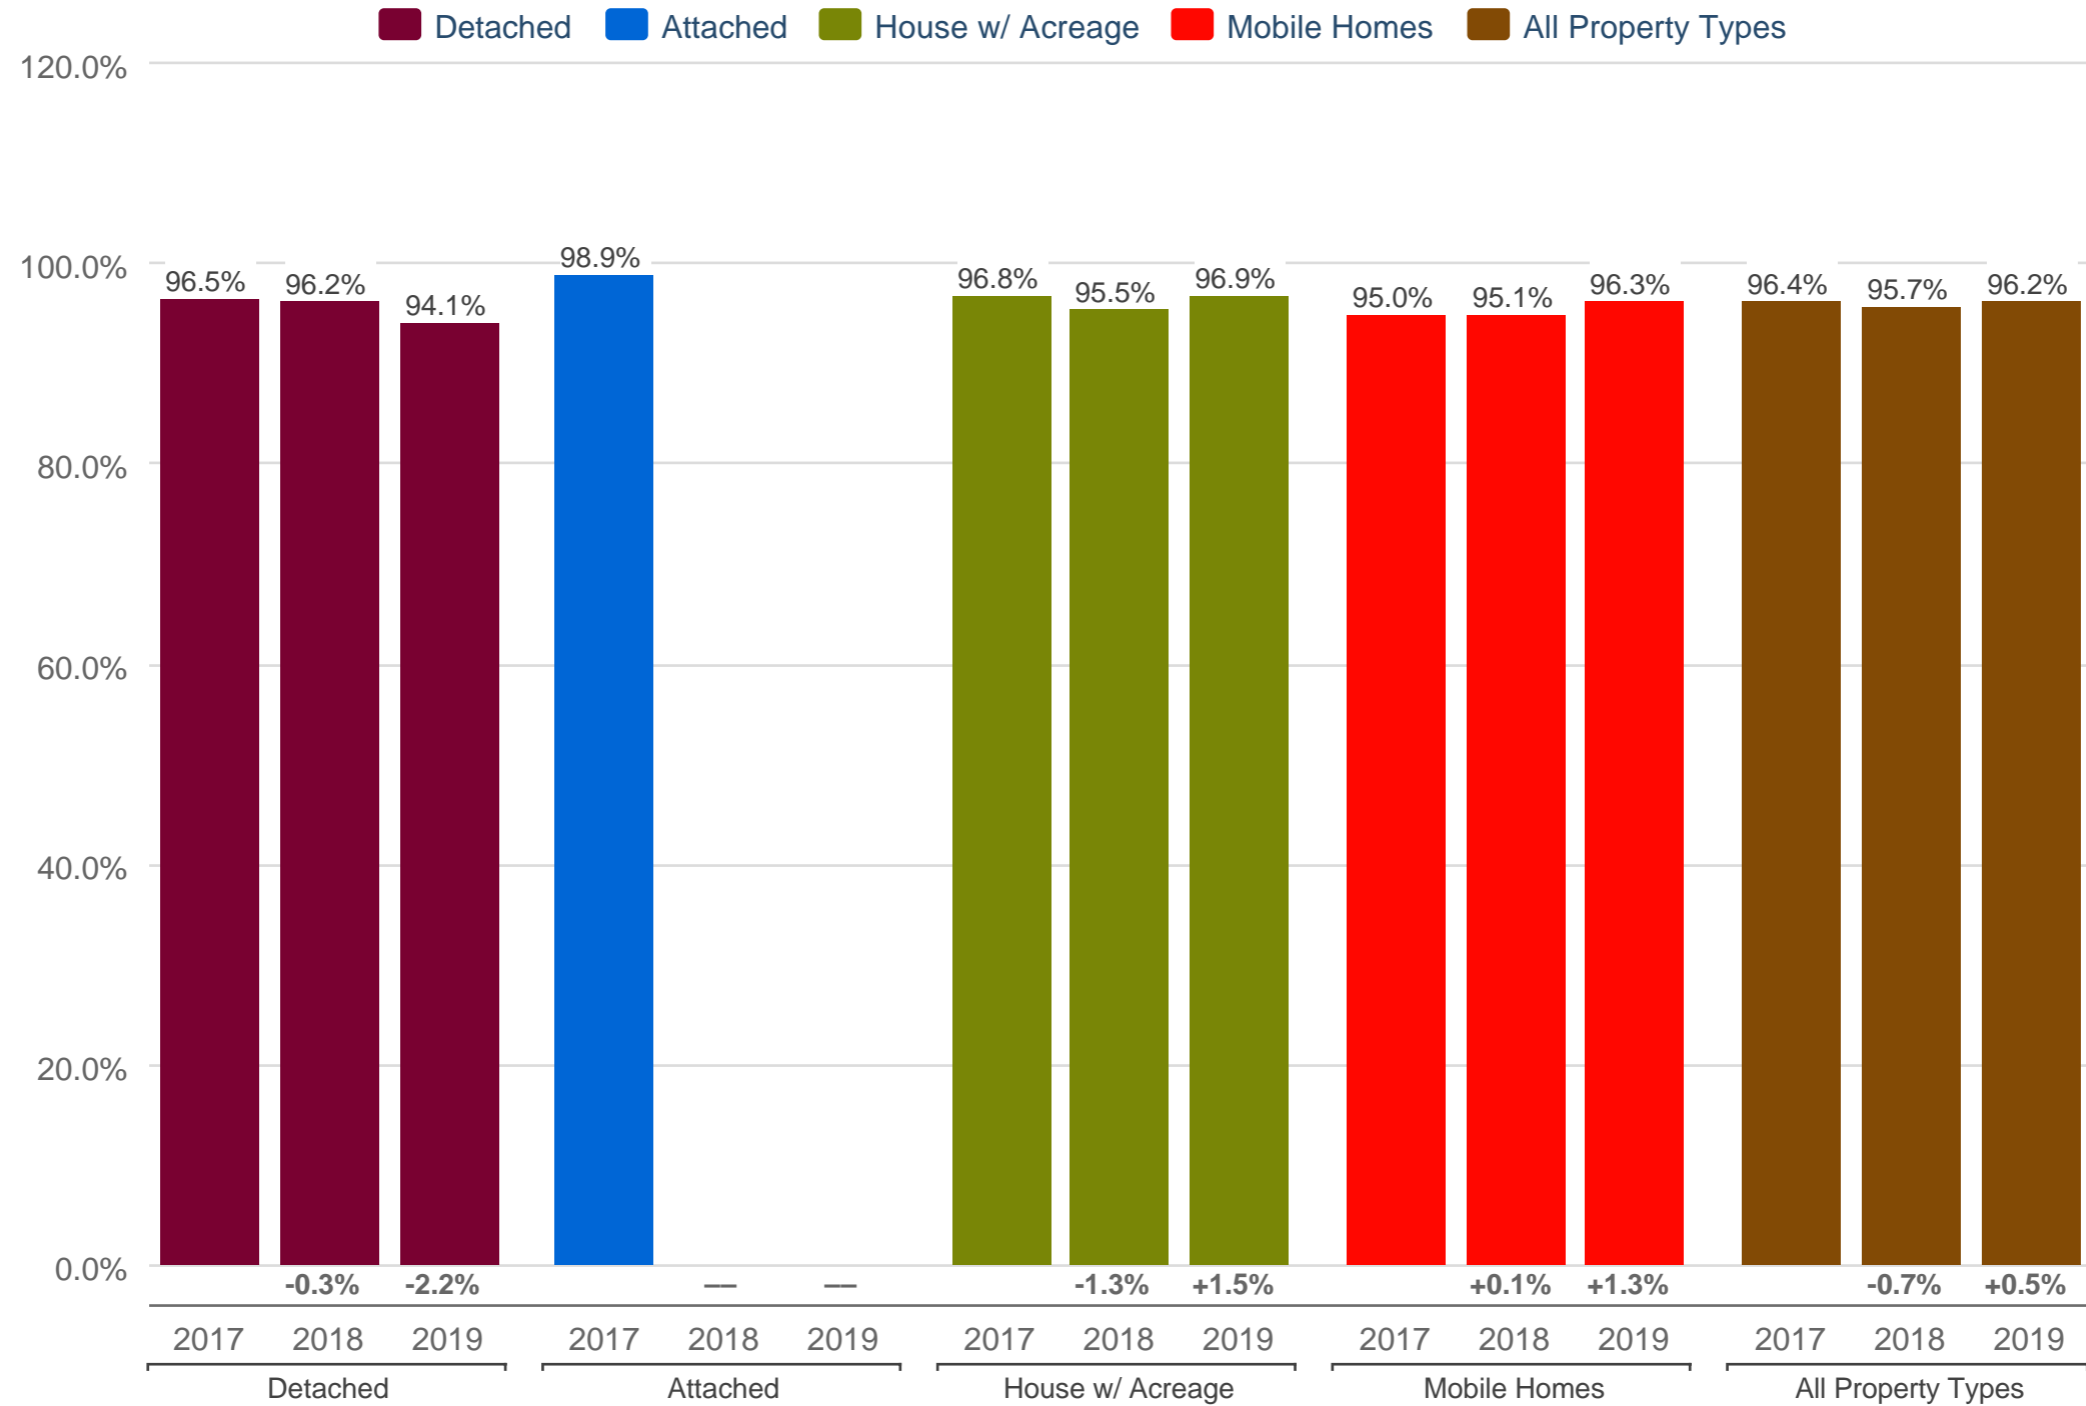

Kevin Anderson

Real Estate Agent - 2 Percent Realty Experts

2% Total Commission

Cell: 250-981-8182

kevin@sellingpg.com

www.sellingpg.com

October Median Percent of Original Price - By Property Type

N - PG Rural Areas

Each data point is 12 months of activity. Data is from November 12, 2019.