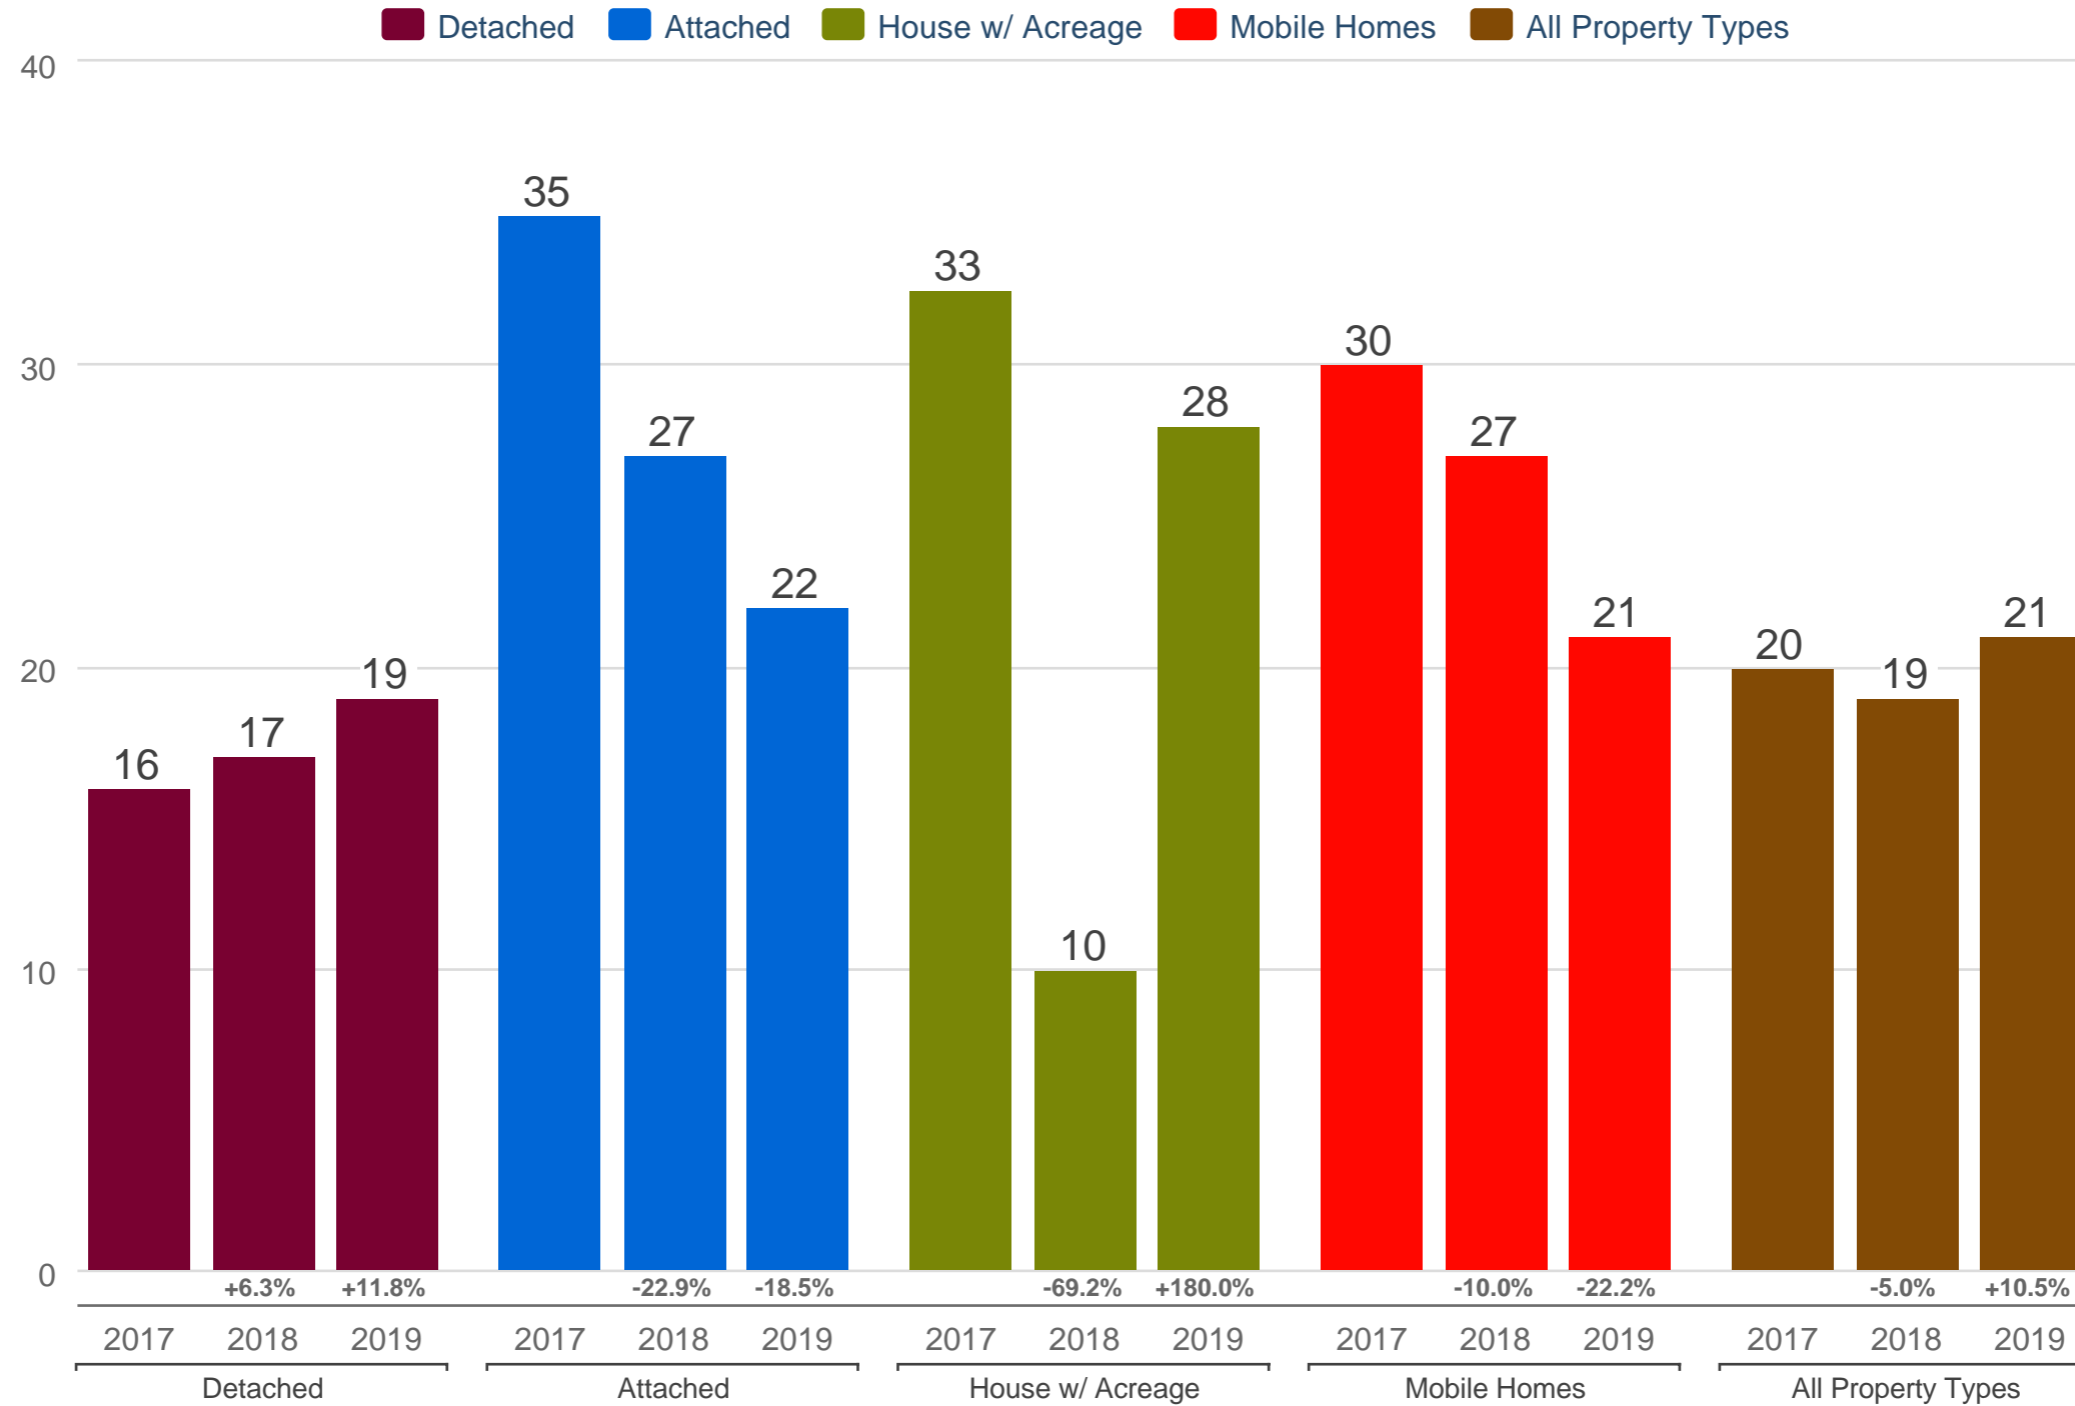

Kevin Anderson

Real Estate Agent - 2 Percent Realty Experts

2% Total Commission

Cell: 250-981-8182

kevin@sellingpg.com

www.sellingpg.com

October Median Listing to Contract Days - By Property Type

N - PG City Areas

Each data point is 12 months of activity. Data is from November 20, 2019.