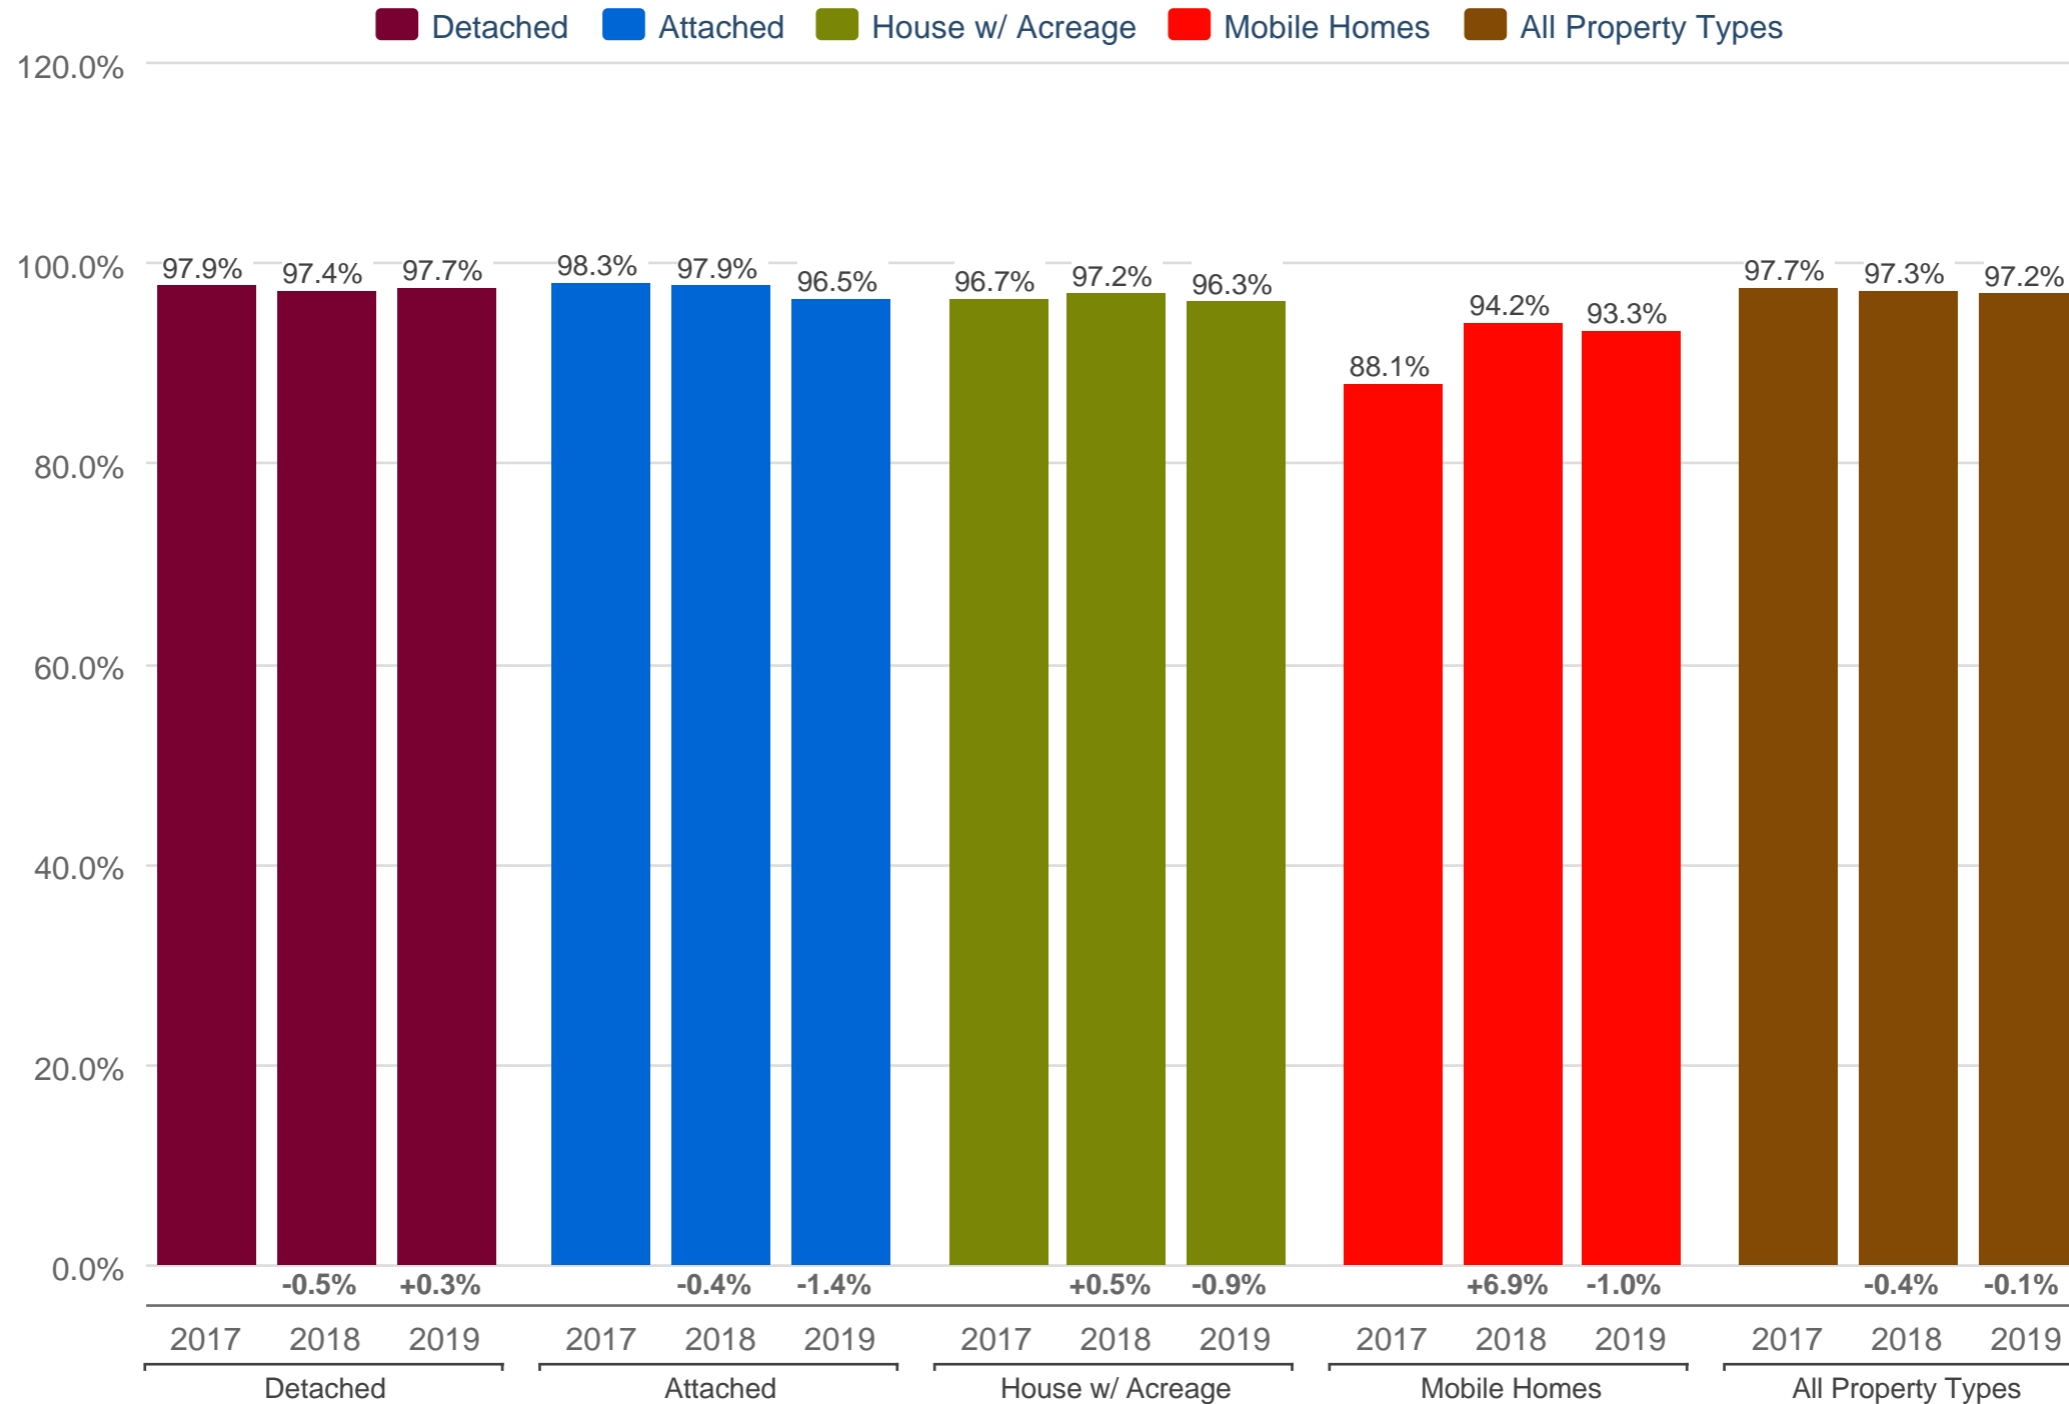

Kevin Anderson

Real Estate Agent - 2 Percent Realty Experts

2% Total Commission

Cell: 250-981-8182

kevin@sellingpg.com

www.sellingpg.com

October Median Percent of Original Price - By Property Type

N74 - PG City South (Zone 74)

Each data point is 12 months of activity. Data is from November 12, 2019.