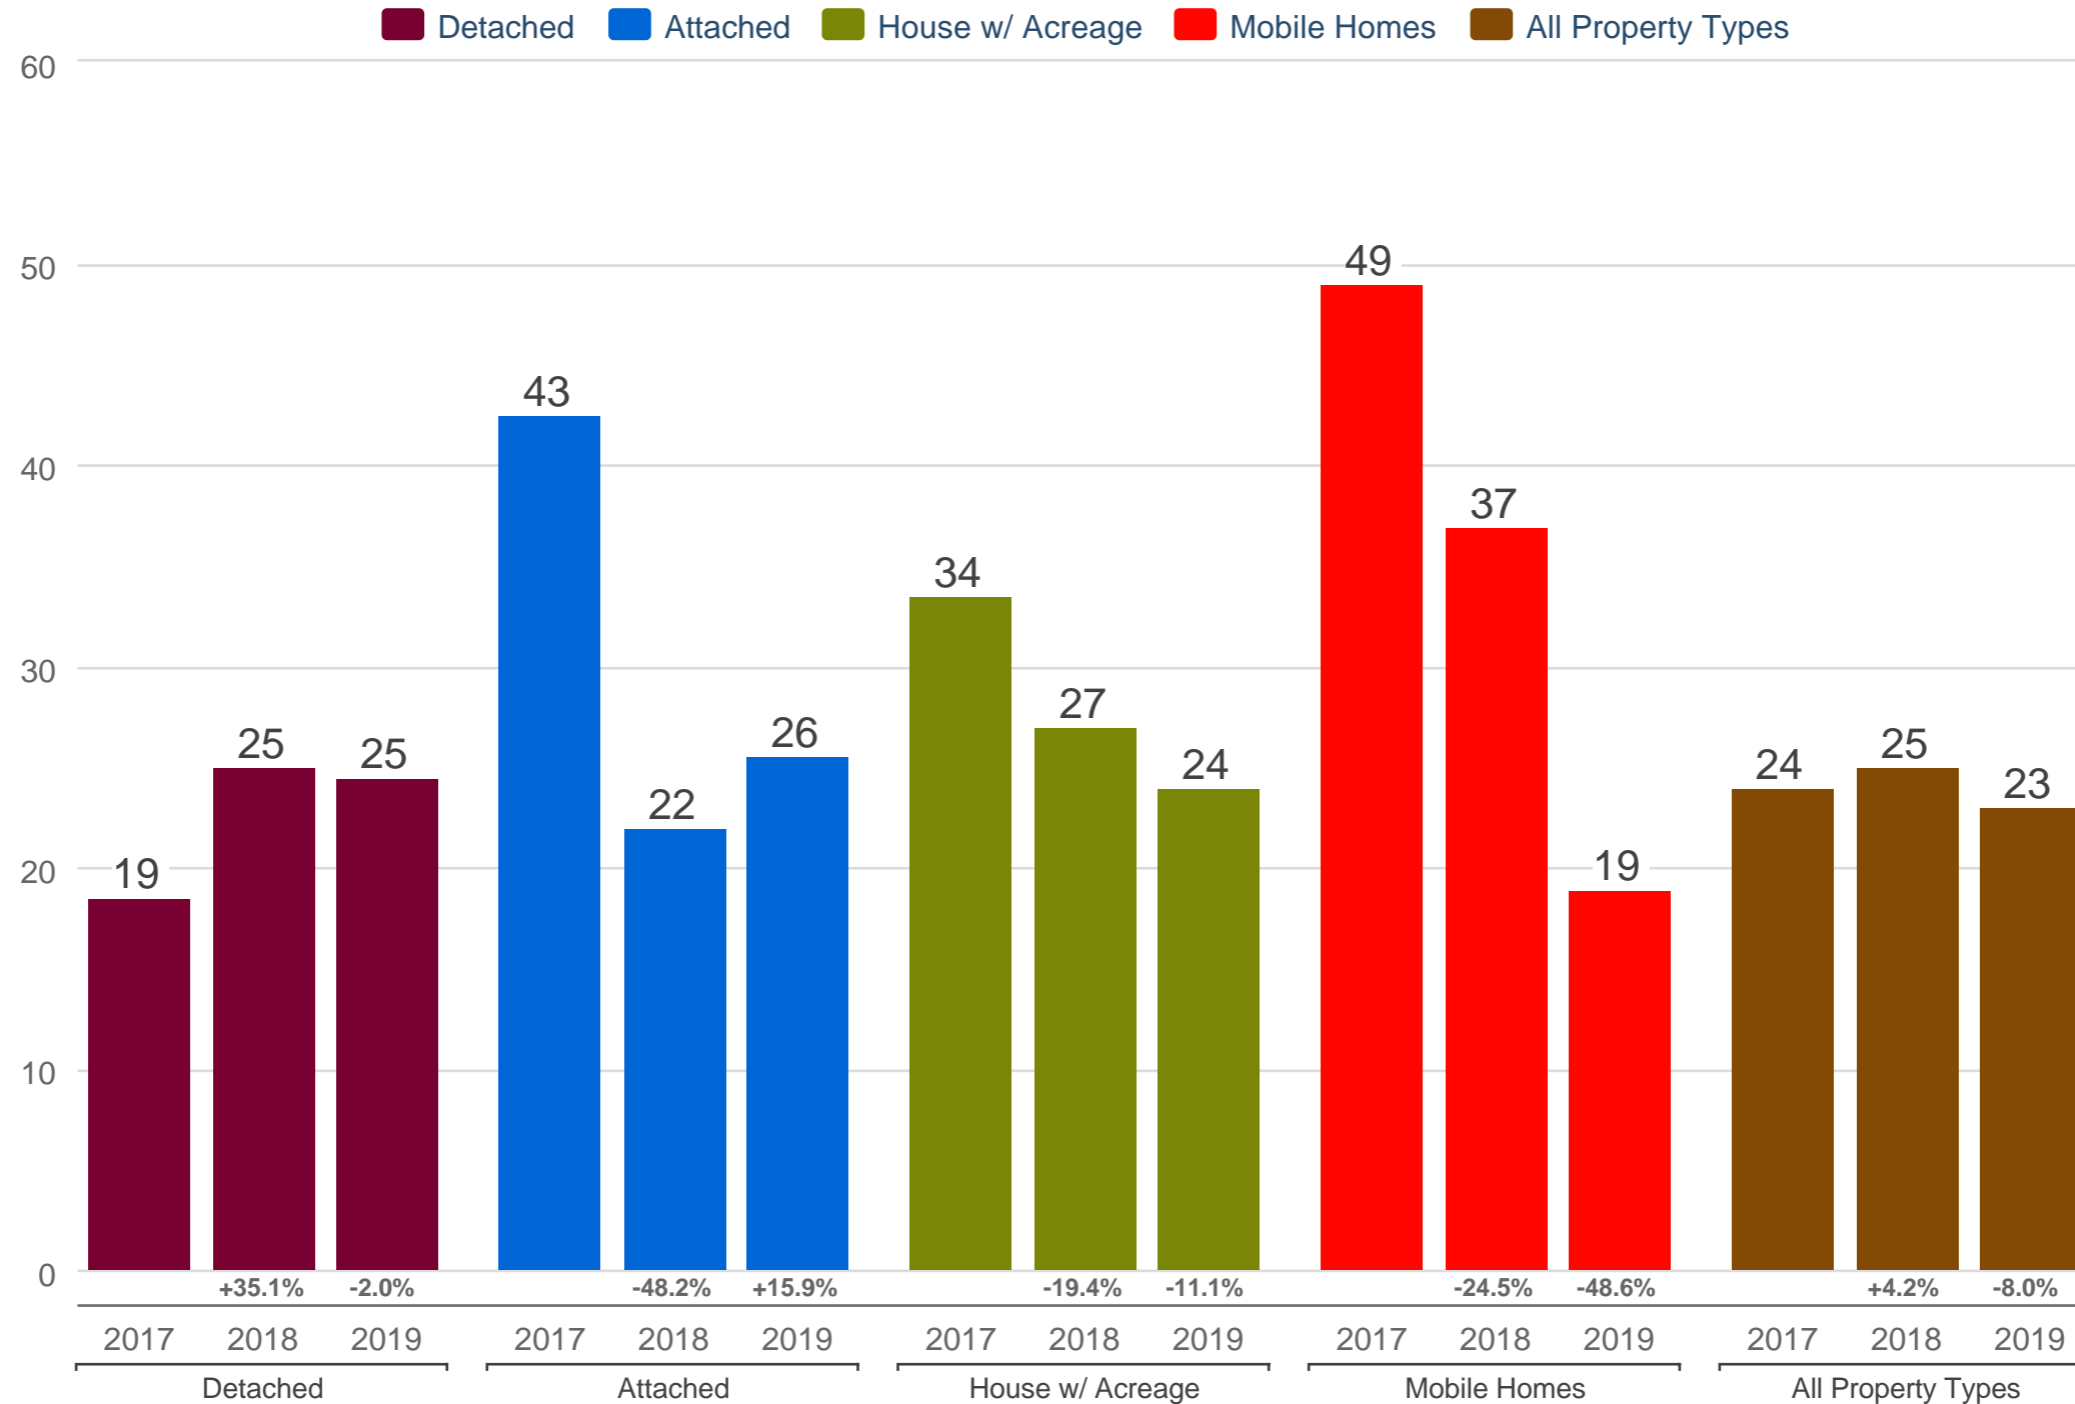

Kevin Anderson

Real Estate Agent - 2 Percent Realty Experts

2% Total Commission

Cell: 250-981-8182

kevin@sellingpg.com

www.sellingpg.com

October Median Listing to Contract Days - By Property Type

N74 - PG City South (Zone 74)

Each data point is 12 months of activity. Data is from November 20, 2019.