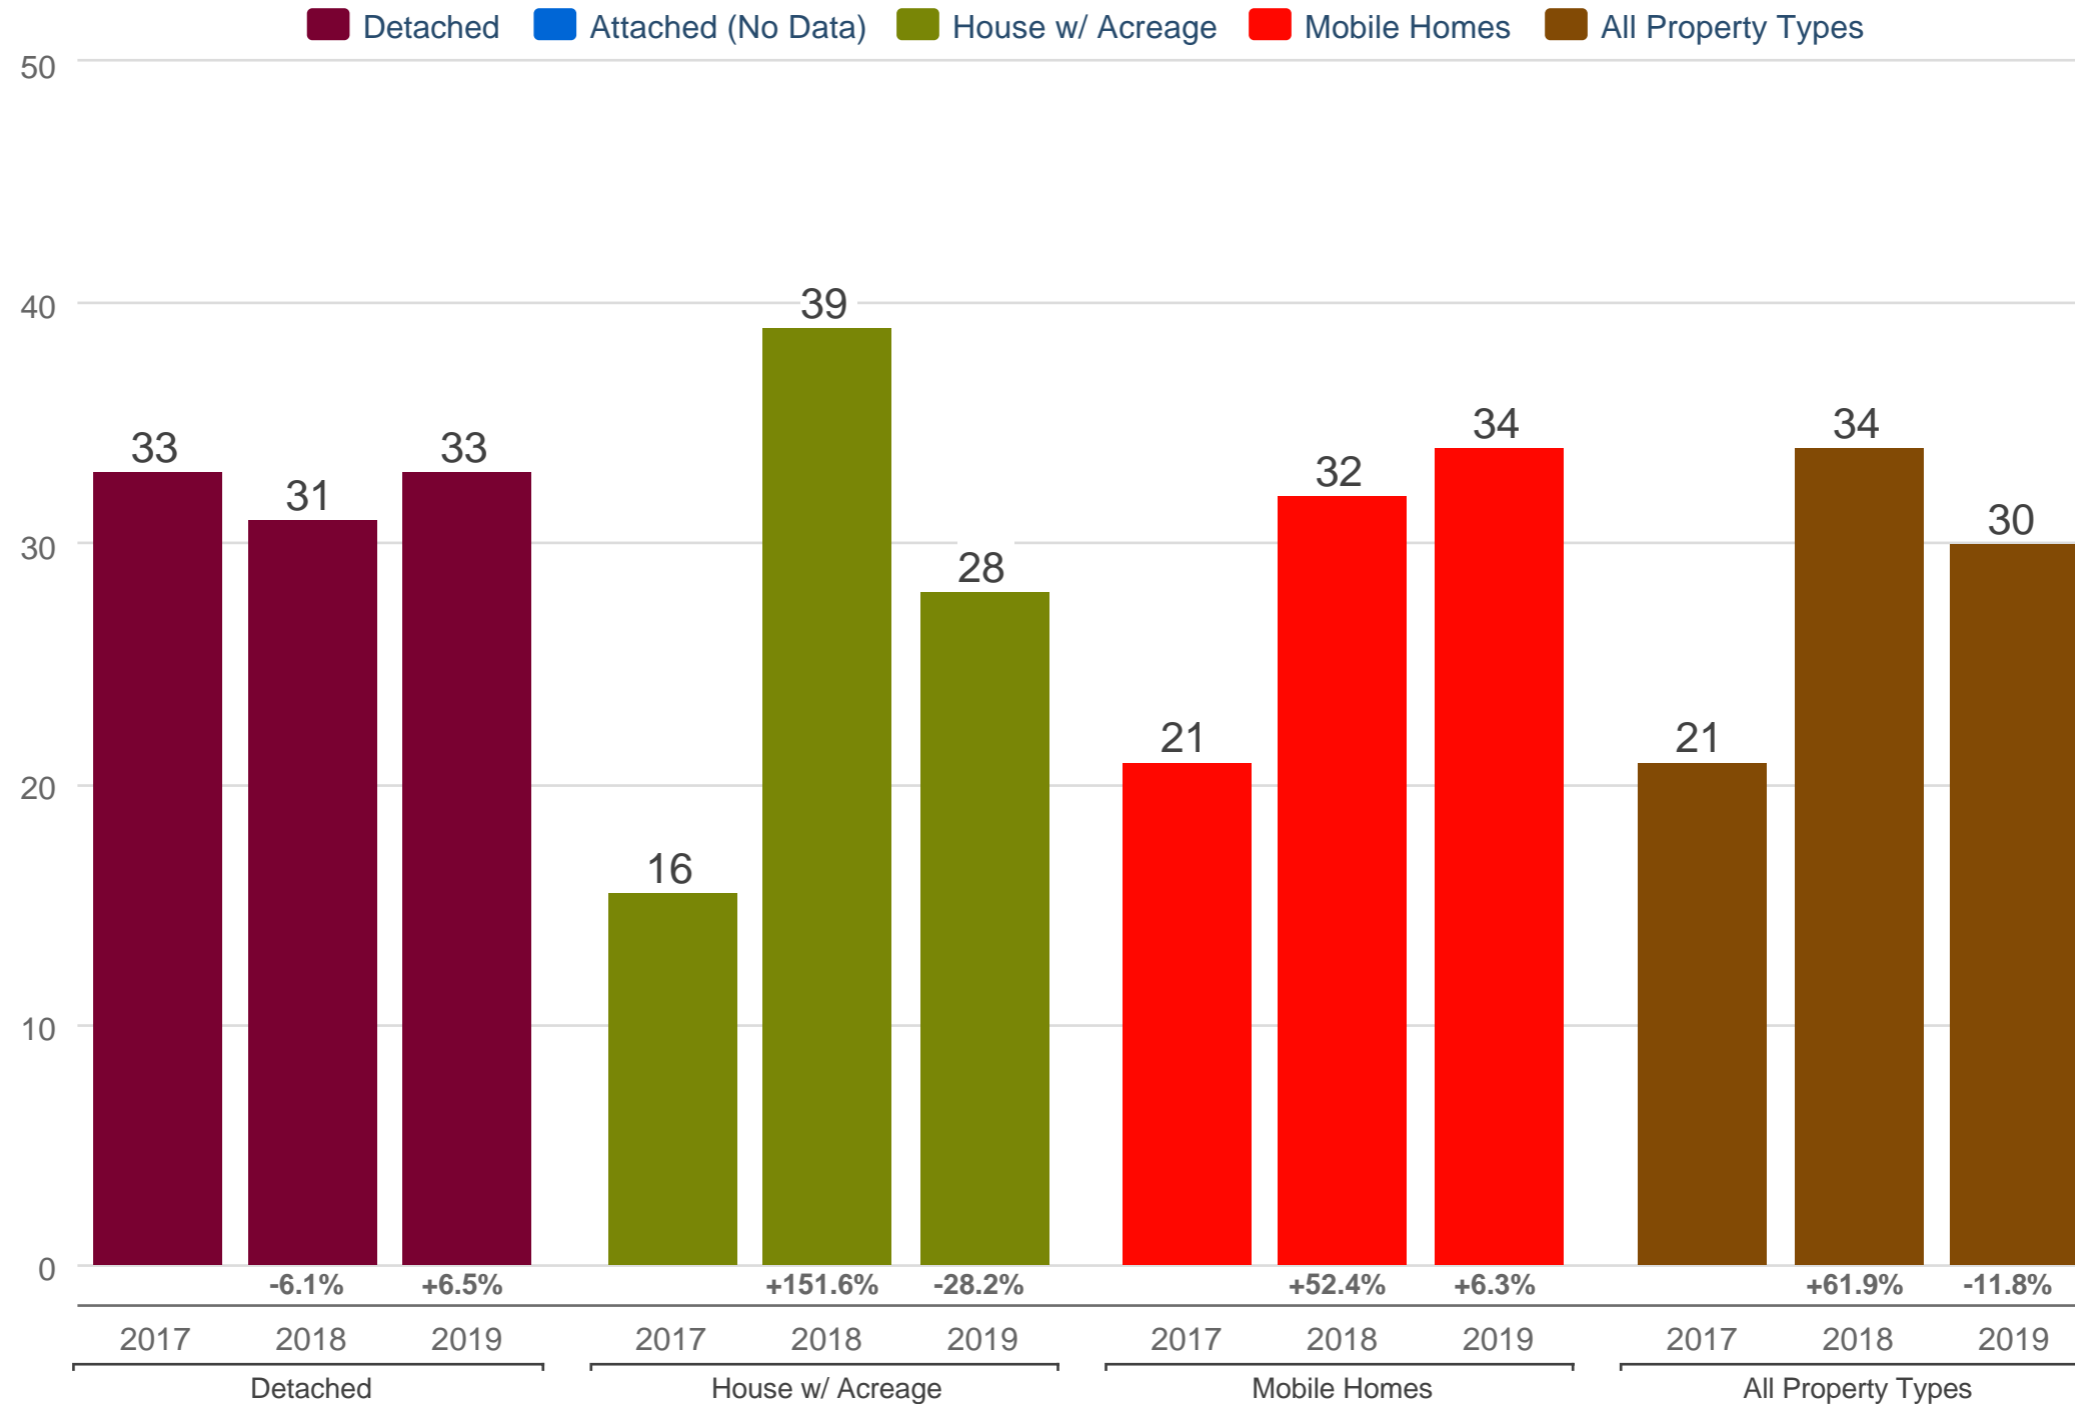

Kevin Anderson

Real Estate Agent - 2 Percent Realty Experts

2% Total Commission

Cell: 250-981-8182

kevin@sellingpg.com

www.sellingpg.com

October Median Listing to Contract Days - By Property Type

N76 - PG Rural North (Zone 76)

Each data point is 12 months of activity. Data is from November 20, 2019.