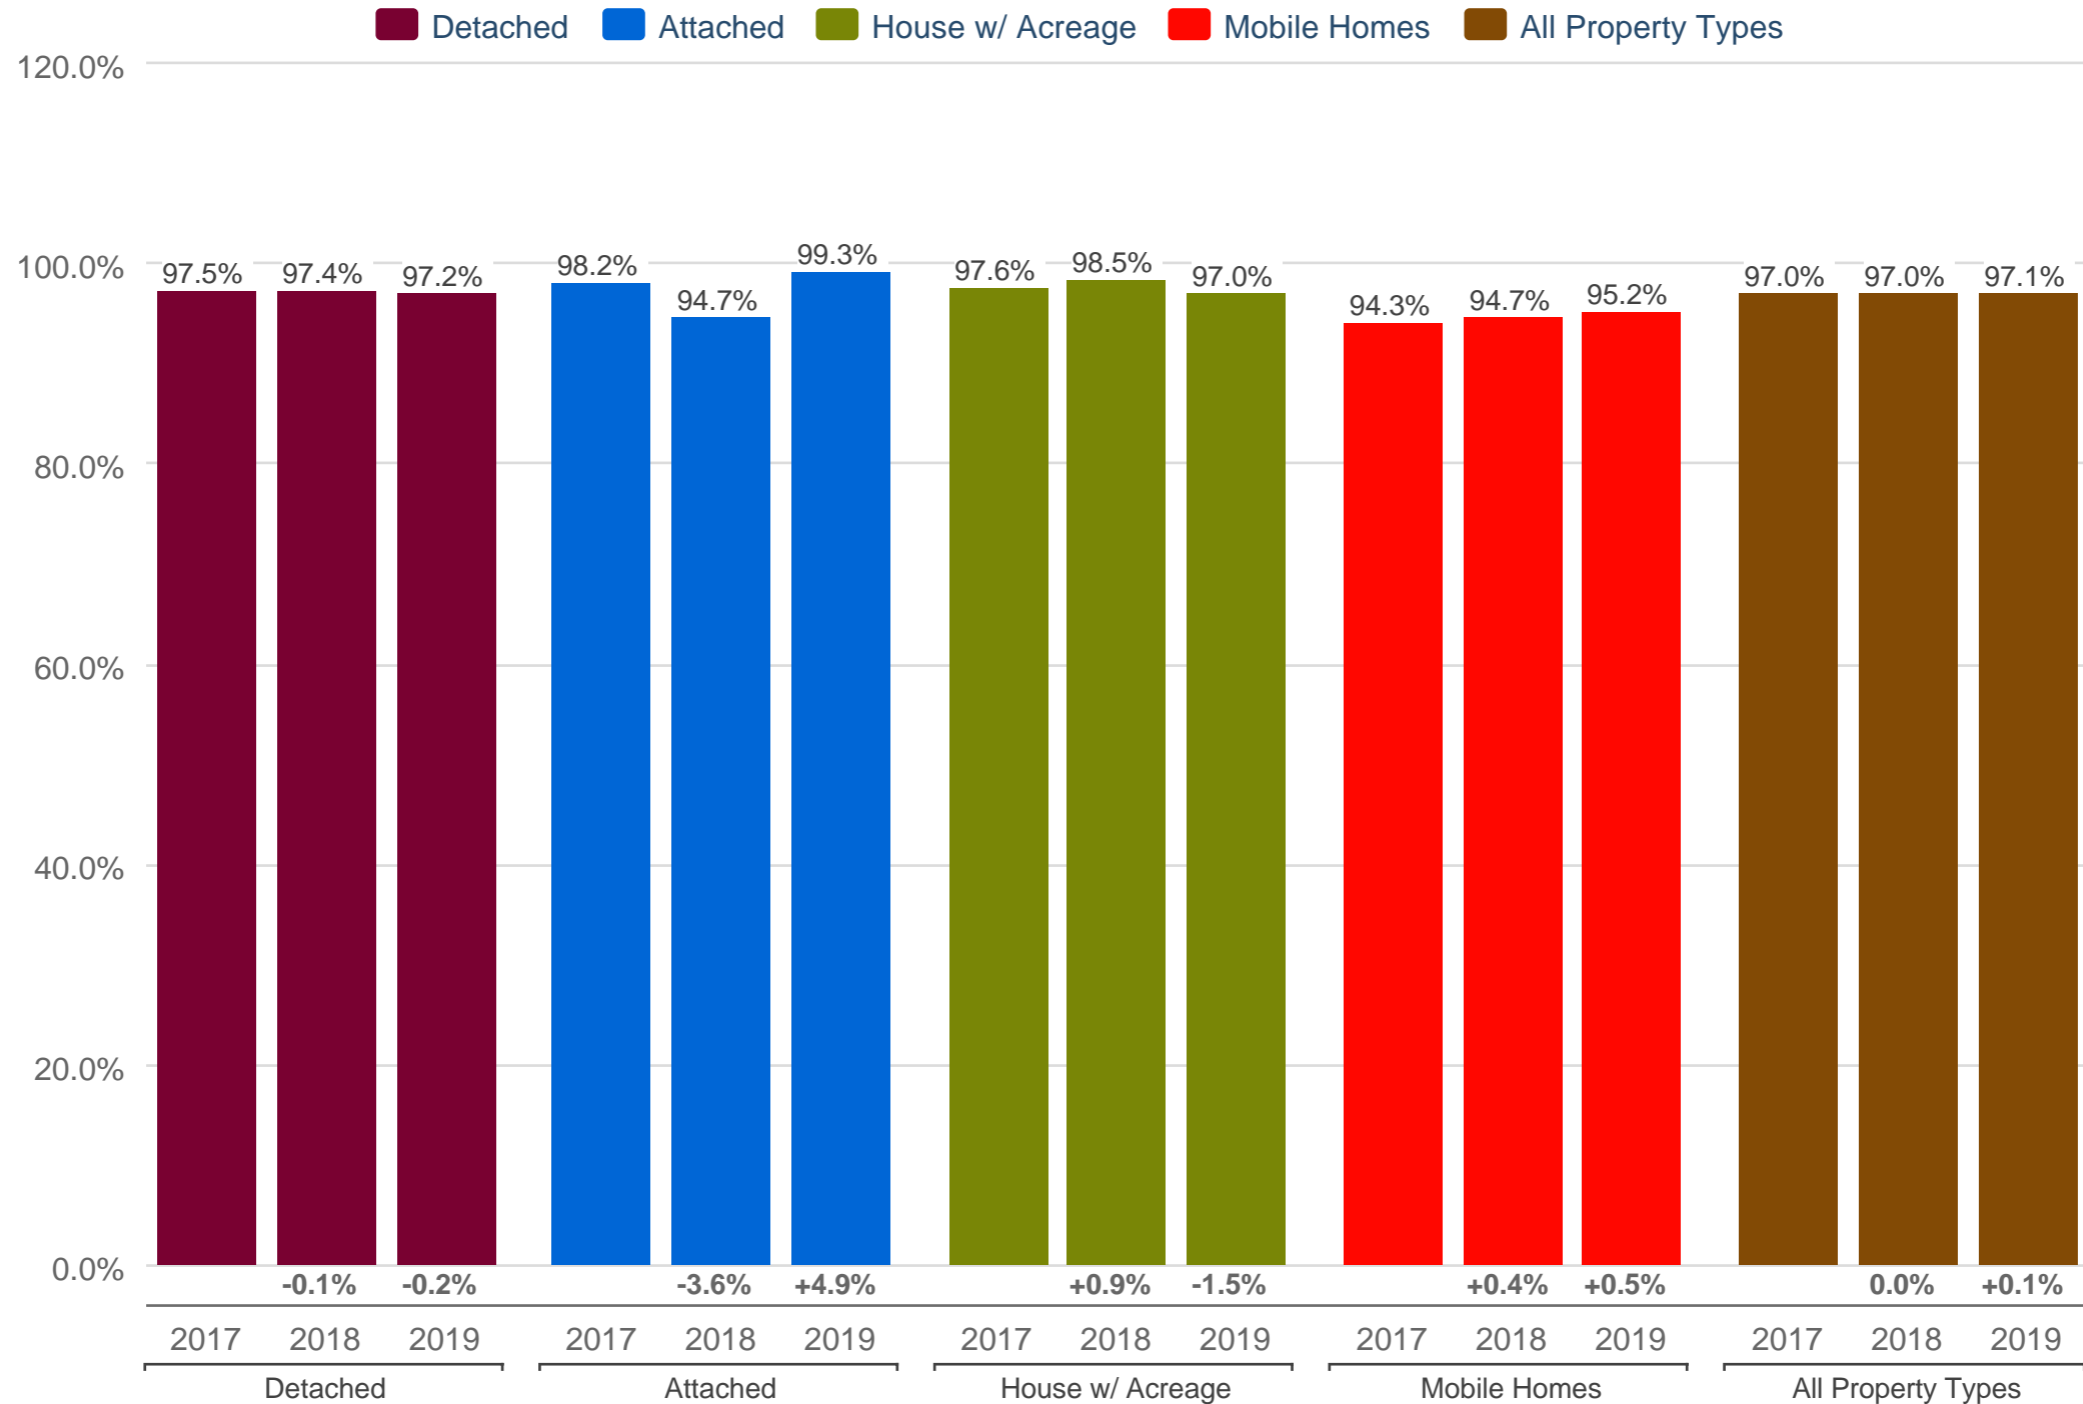

**Kevin Anderson**

Real Estate Agent - 2 Percent Realty Experts

2% Total Commission

Cell: 250-981-8182

[kevin@sellingpg.com](mailto:kevin@sellingpg.com)

[www.sellingpg.com](http://www.sellingpg.com)

### October Median Percent of Original Price - By Property Type

N73 - PG City North (Zone 73)

Each data point is 12 months of activity. Data is from November 20, 2019.