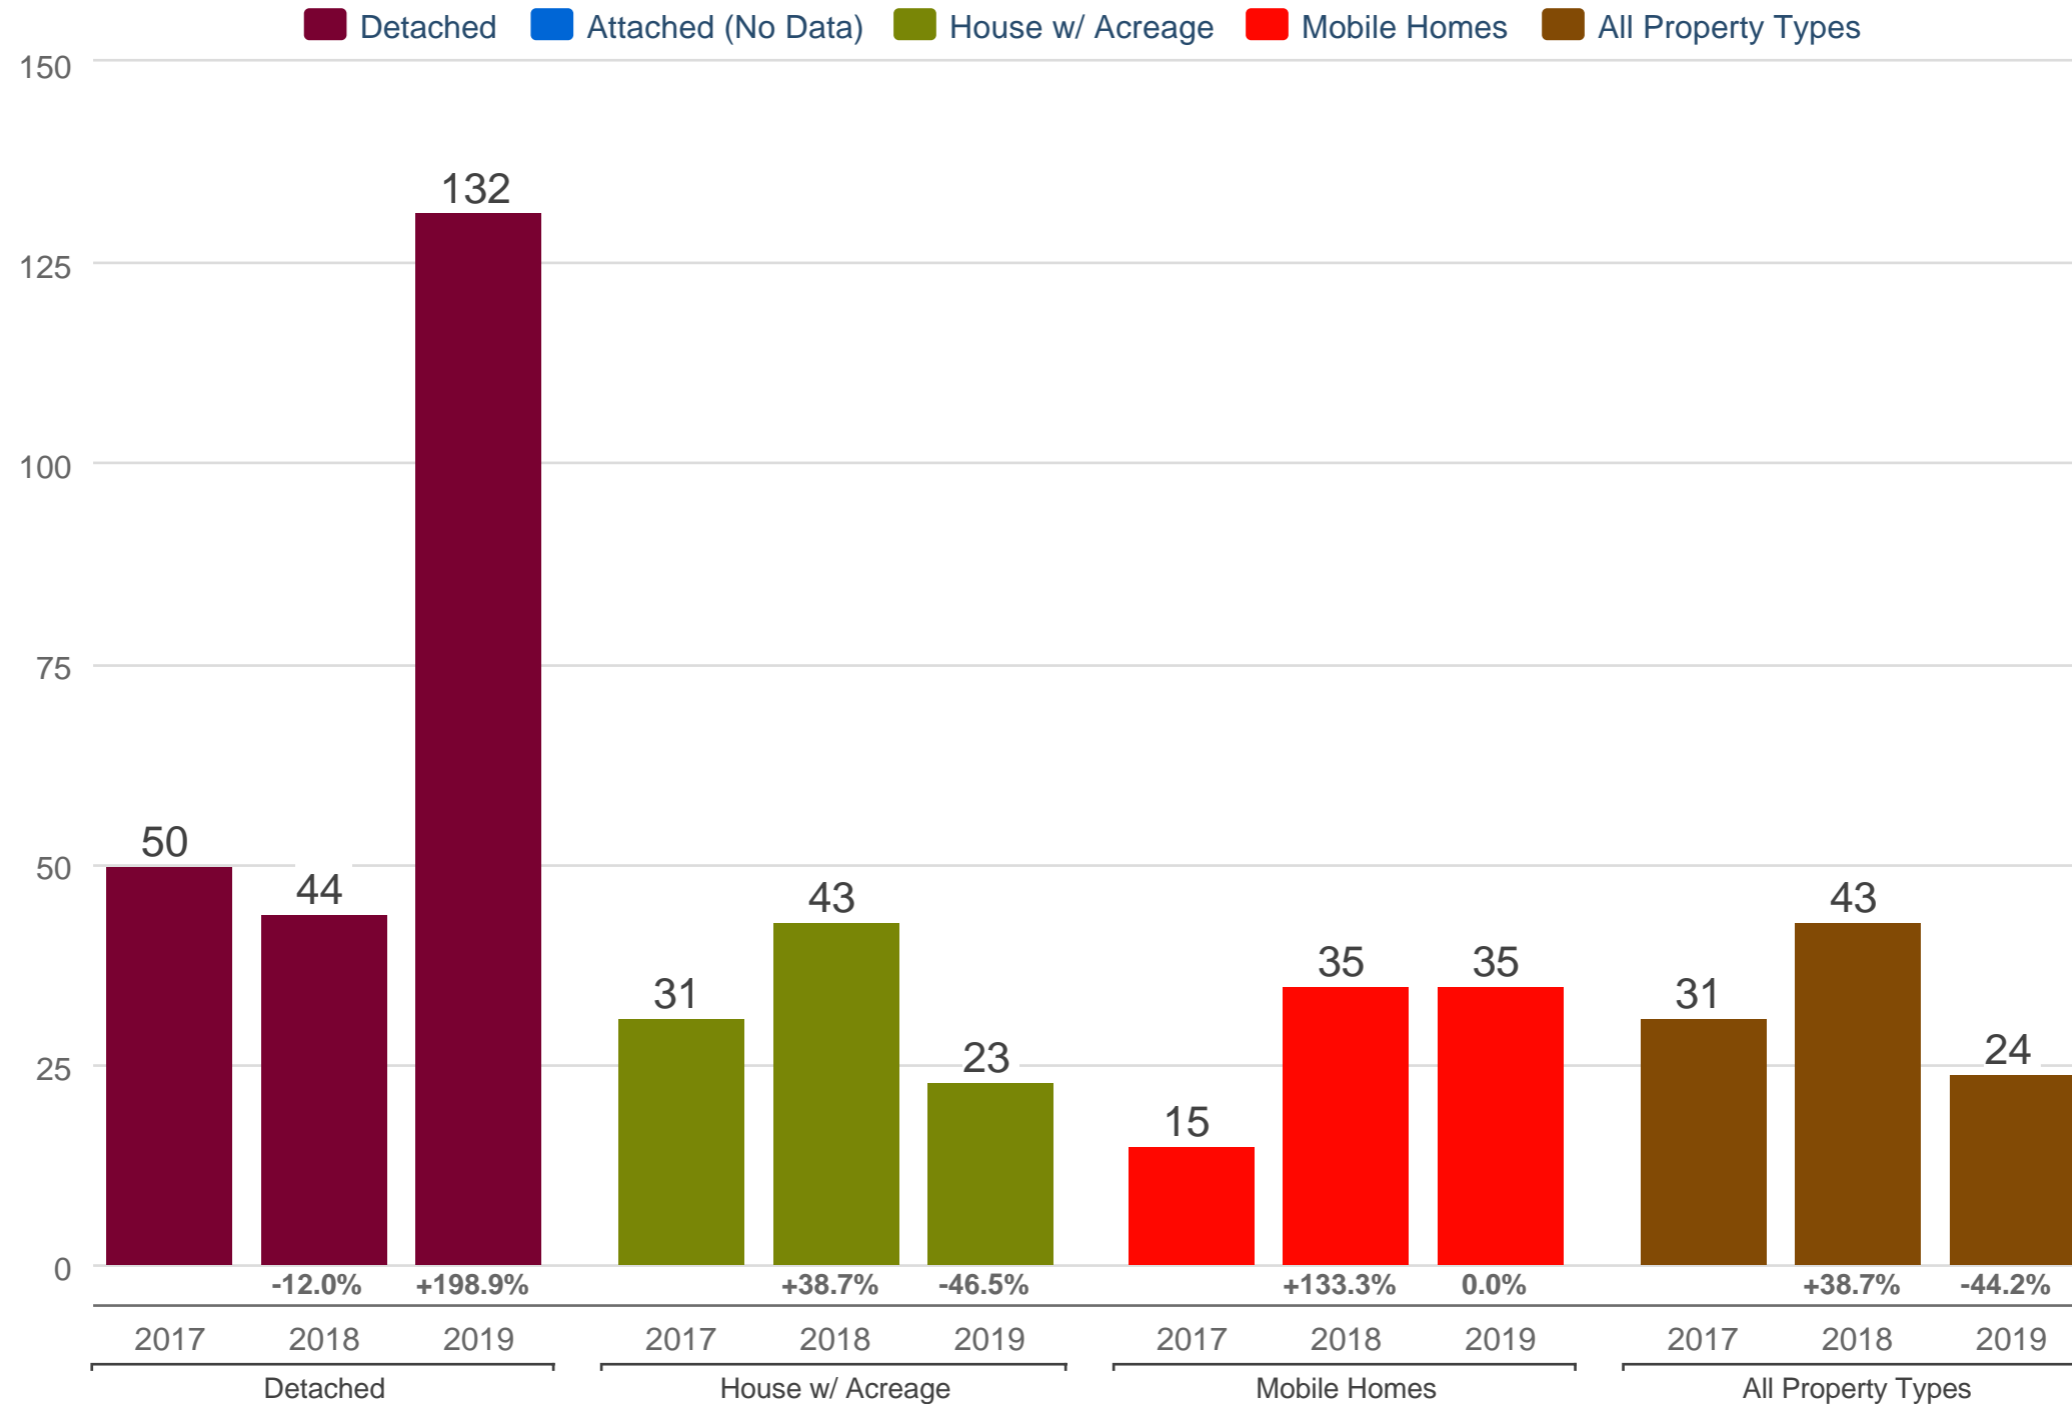

Kevin Anderson

Real Estate Agent - 2 Percent Realty Experts

2% Total Commission

Cell: 250-981-8182

kevin@sellingpg.com

www.sellingpg.com

October Median Listing to Contract Days - By Property Type

N78 - PG Rural South (Zone 78)

Each data point is 12 months of activity. Data is from November 20, 2019.