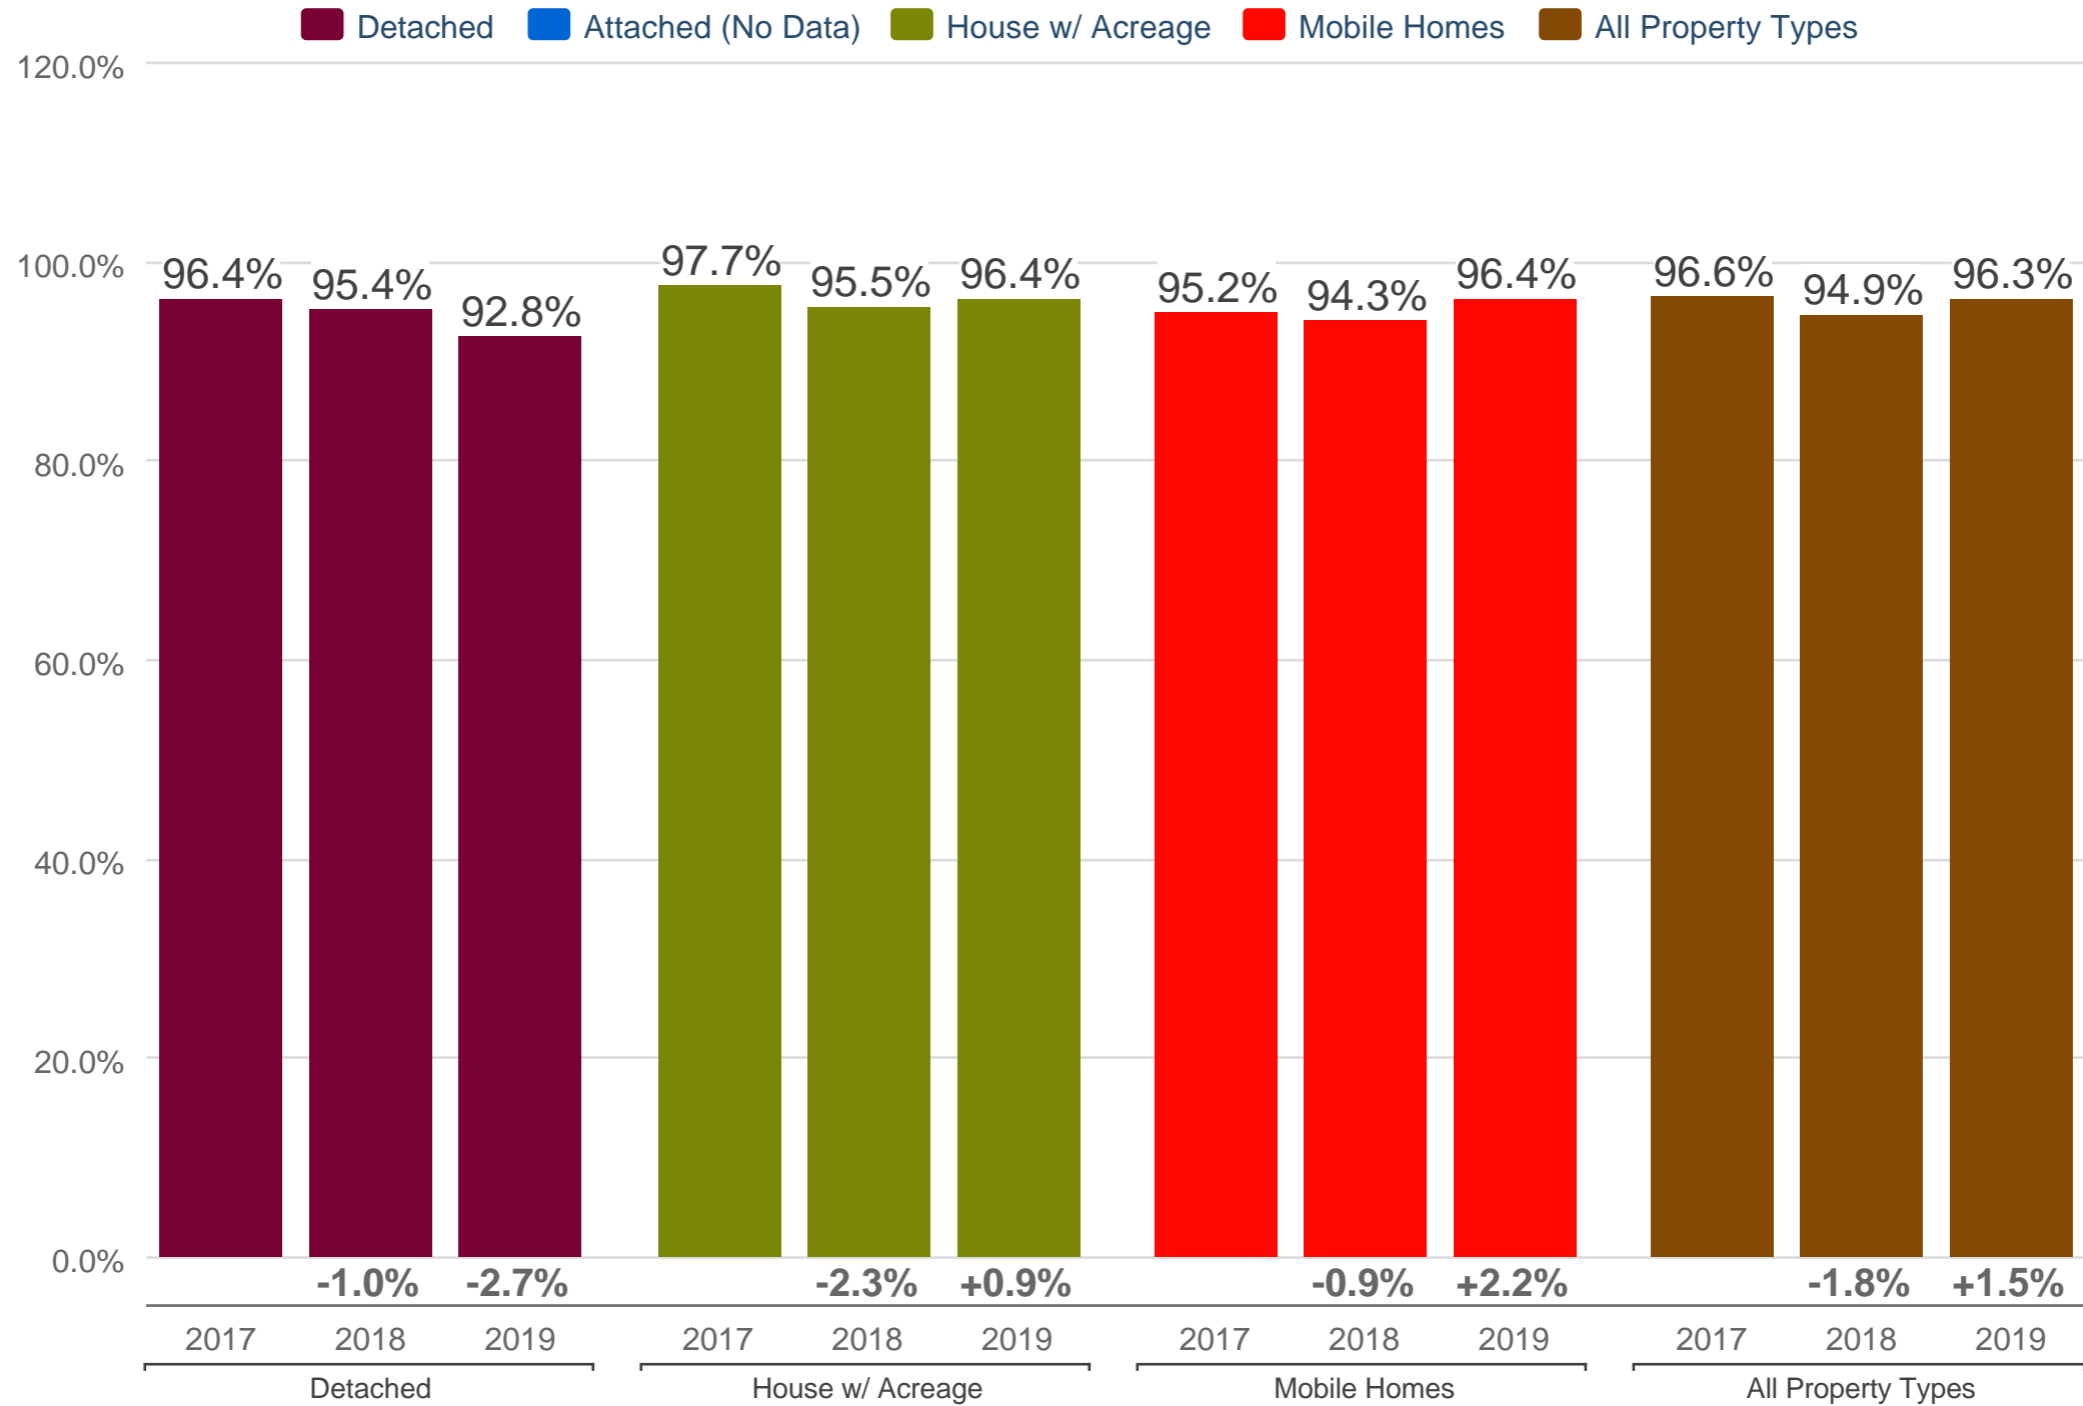

Kevin Anderson

Real Estate Agent - 2 Percent Realty Experts

2% Total Commission

Cell: 250-981-8182

kevin@sellingpg.com

www.sellingpg.com

October Median Percent of Original Price - By Property Type

N76 - PG Rural North (Zone 76)

Each data point is 12 months of activity. Data is from November 20, 2019.