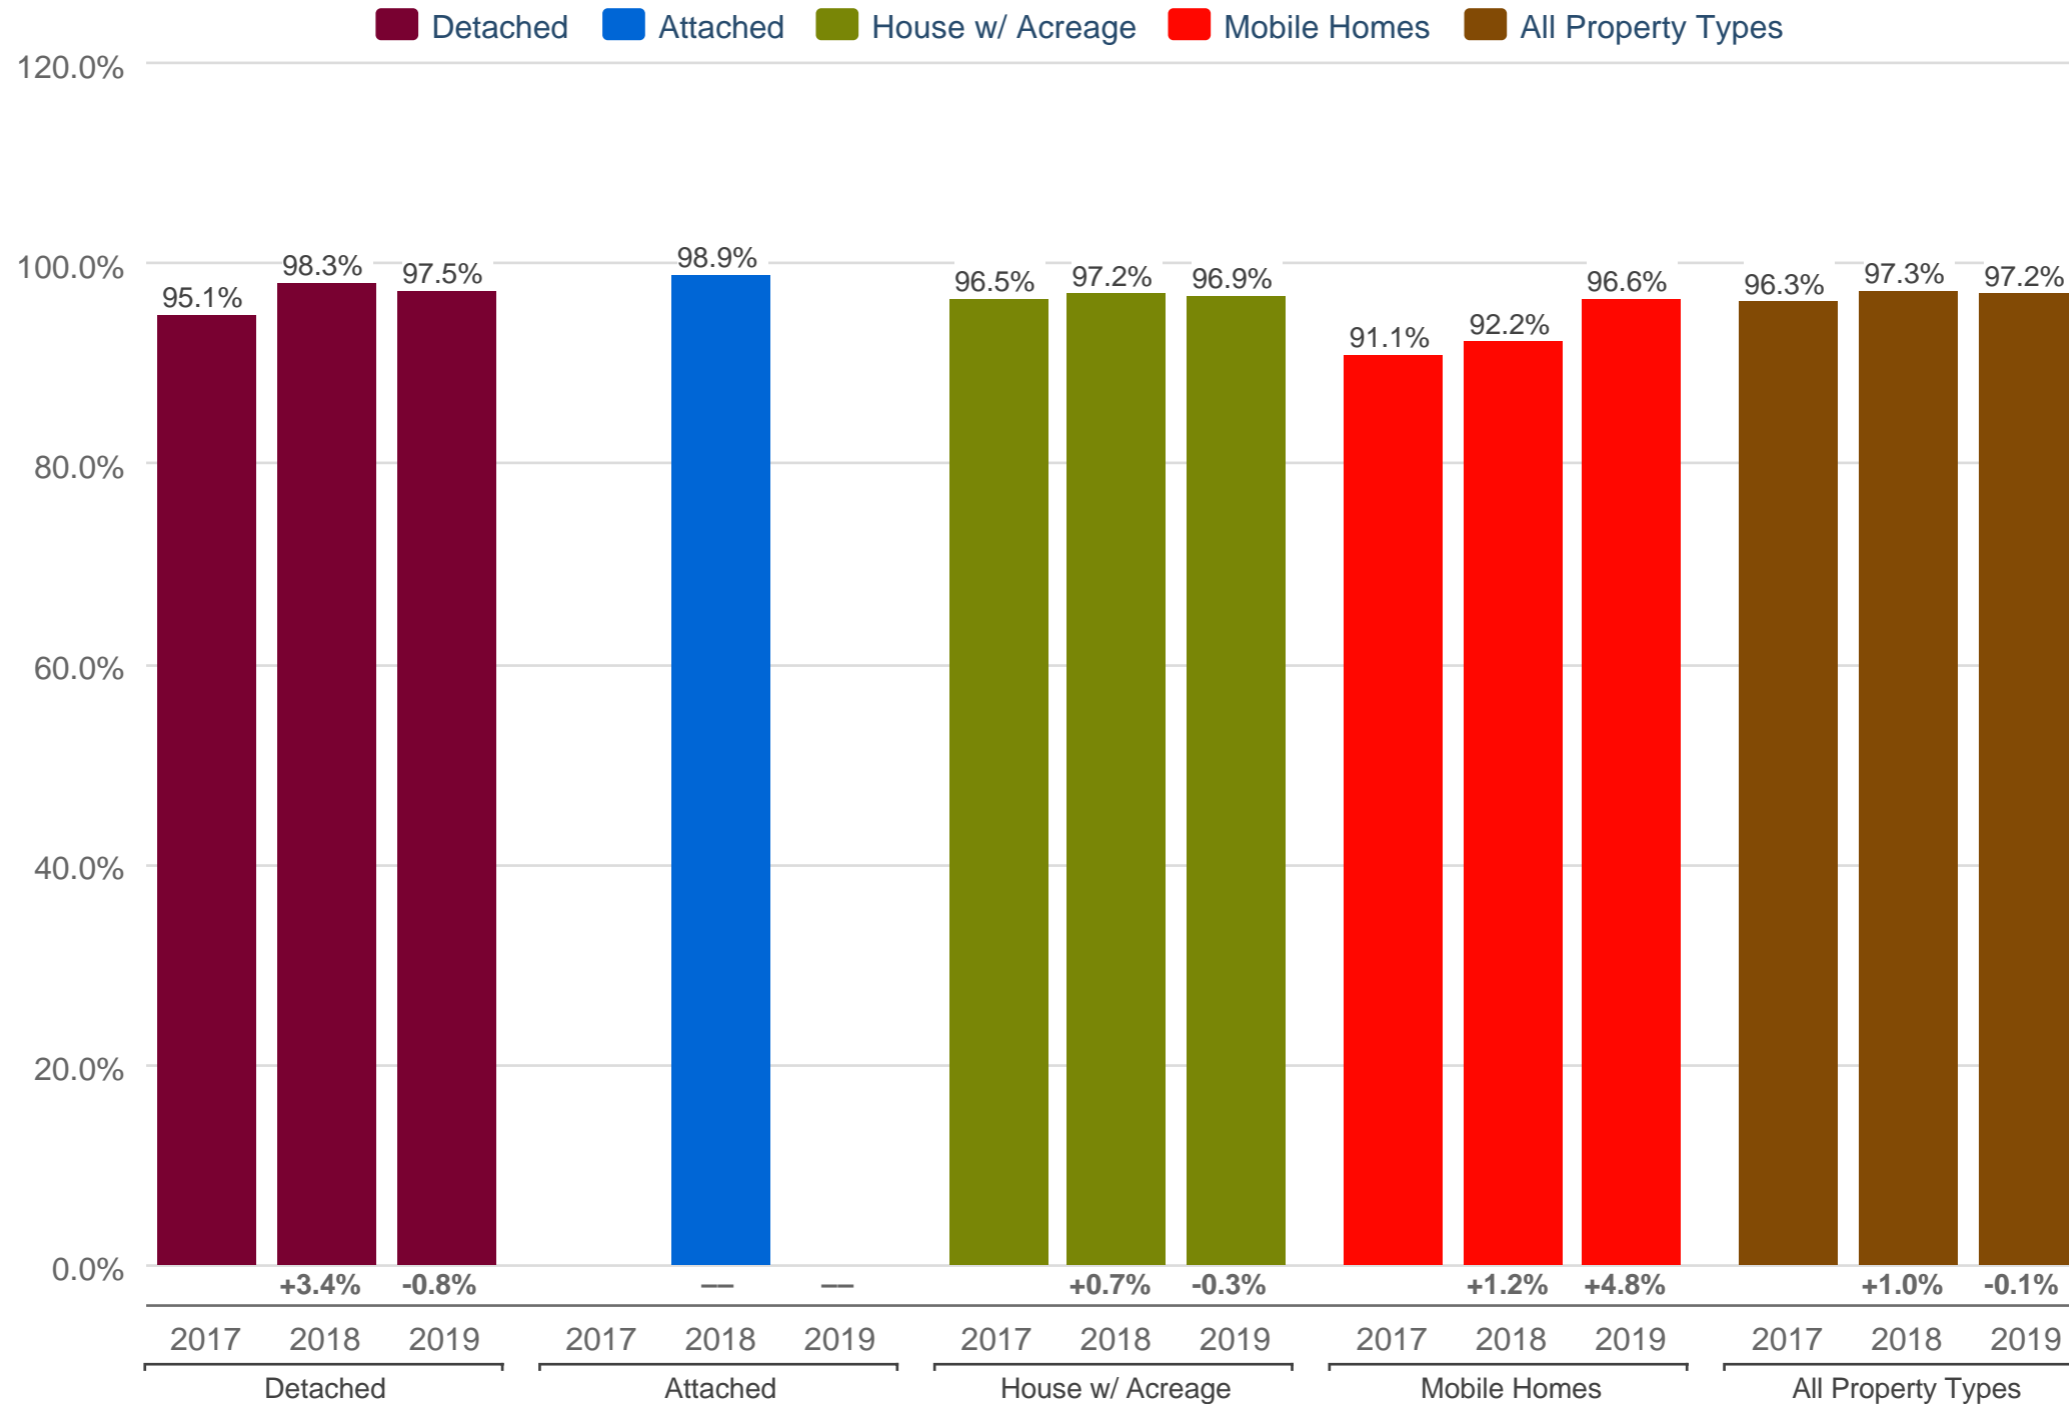

Kevin Anderson

Real Estate Agent - 2 Percent Realty Experts

2% Total Commission

Cell: 250-981-8182

kevin@sellingpg.com

www.sellingpg.com

February Median Percent of Original Price - By Property Type

N77 - PG Rural West (Zone 77)

Each data point is 12 months of activity. Data is from March 24, 2019.