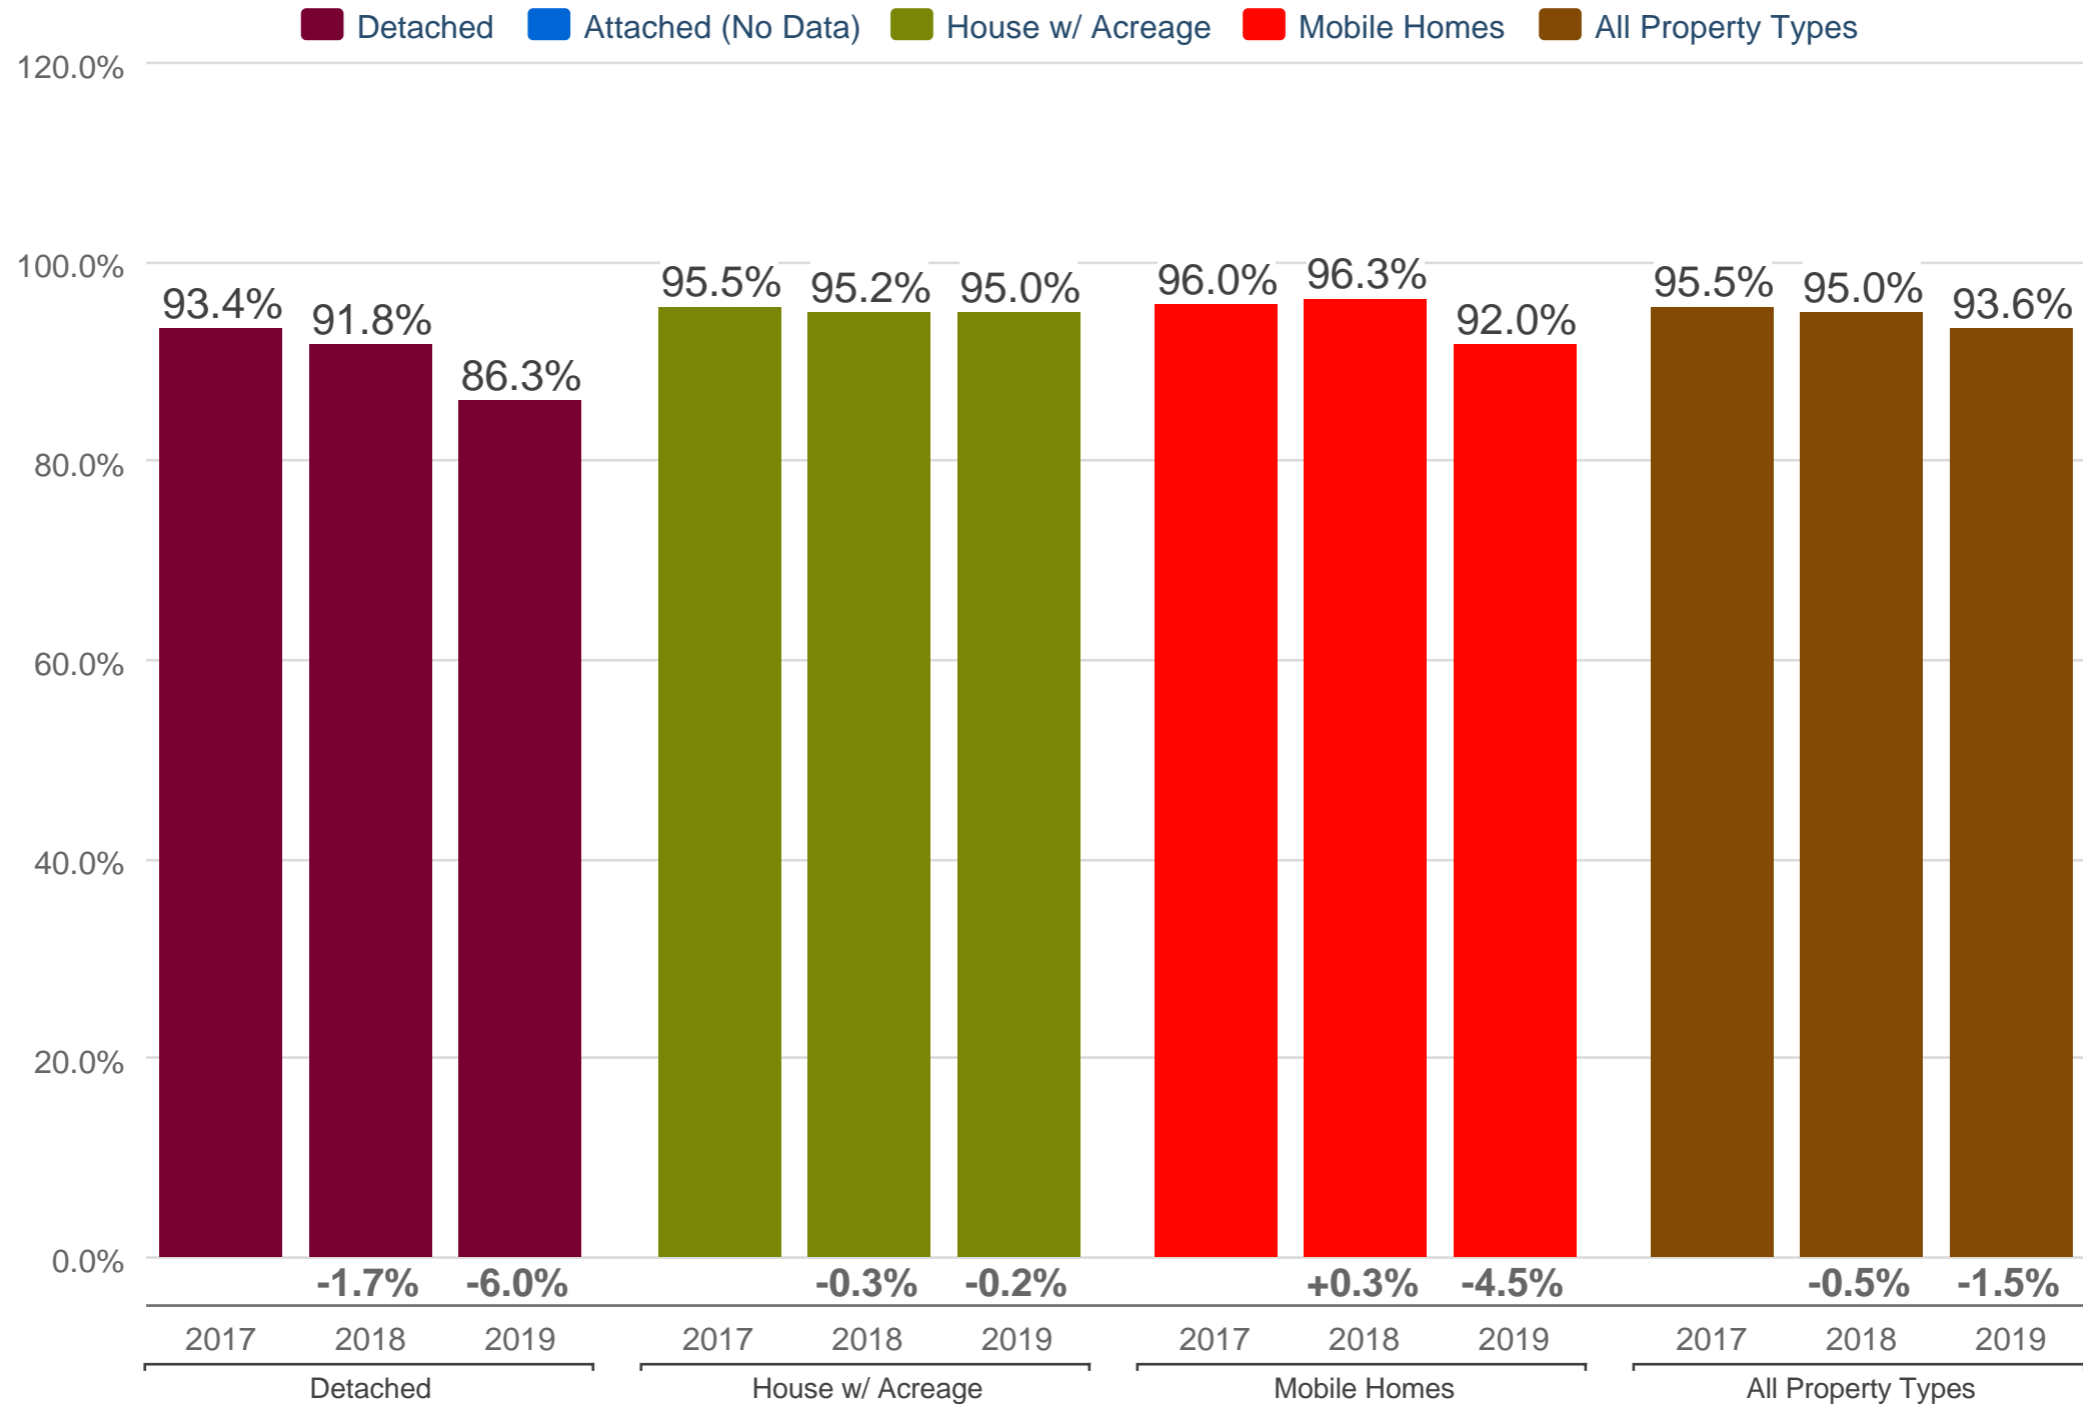

Kevin Anderson

Real Estate Agent - 2 Percent Realty Experts

2% Total Commission

Cell: 250-981-8182

kevin@sellingpg.com

www.sellingpg.com

October Median Percent of Original Price - By Property Type

N78 - PG Rural South (Zone 78)

Each data point is 12 months of activity. Data is from November 20, 2019.