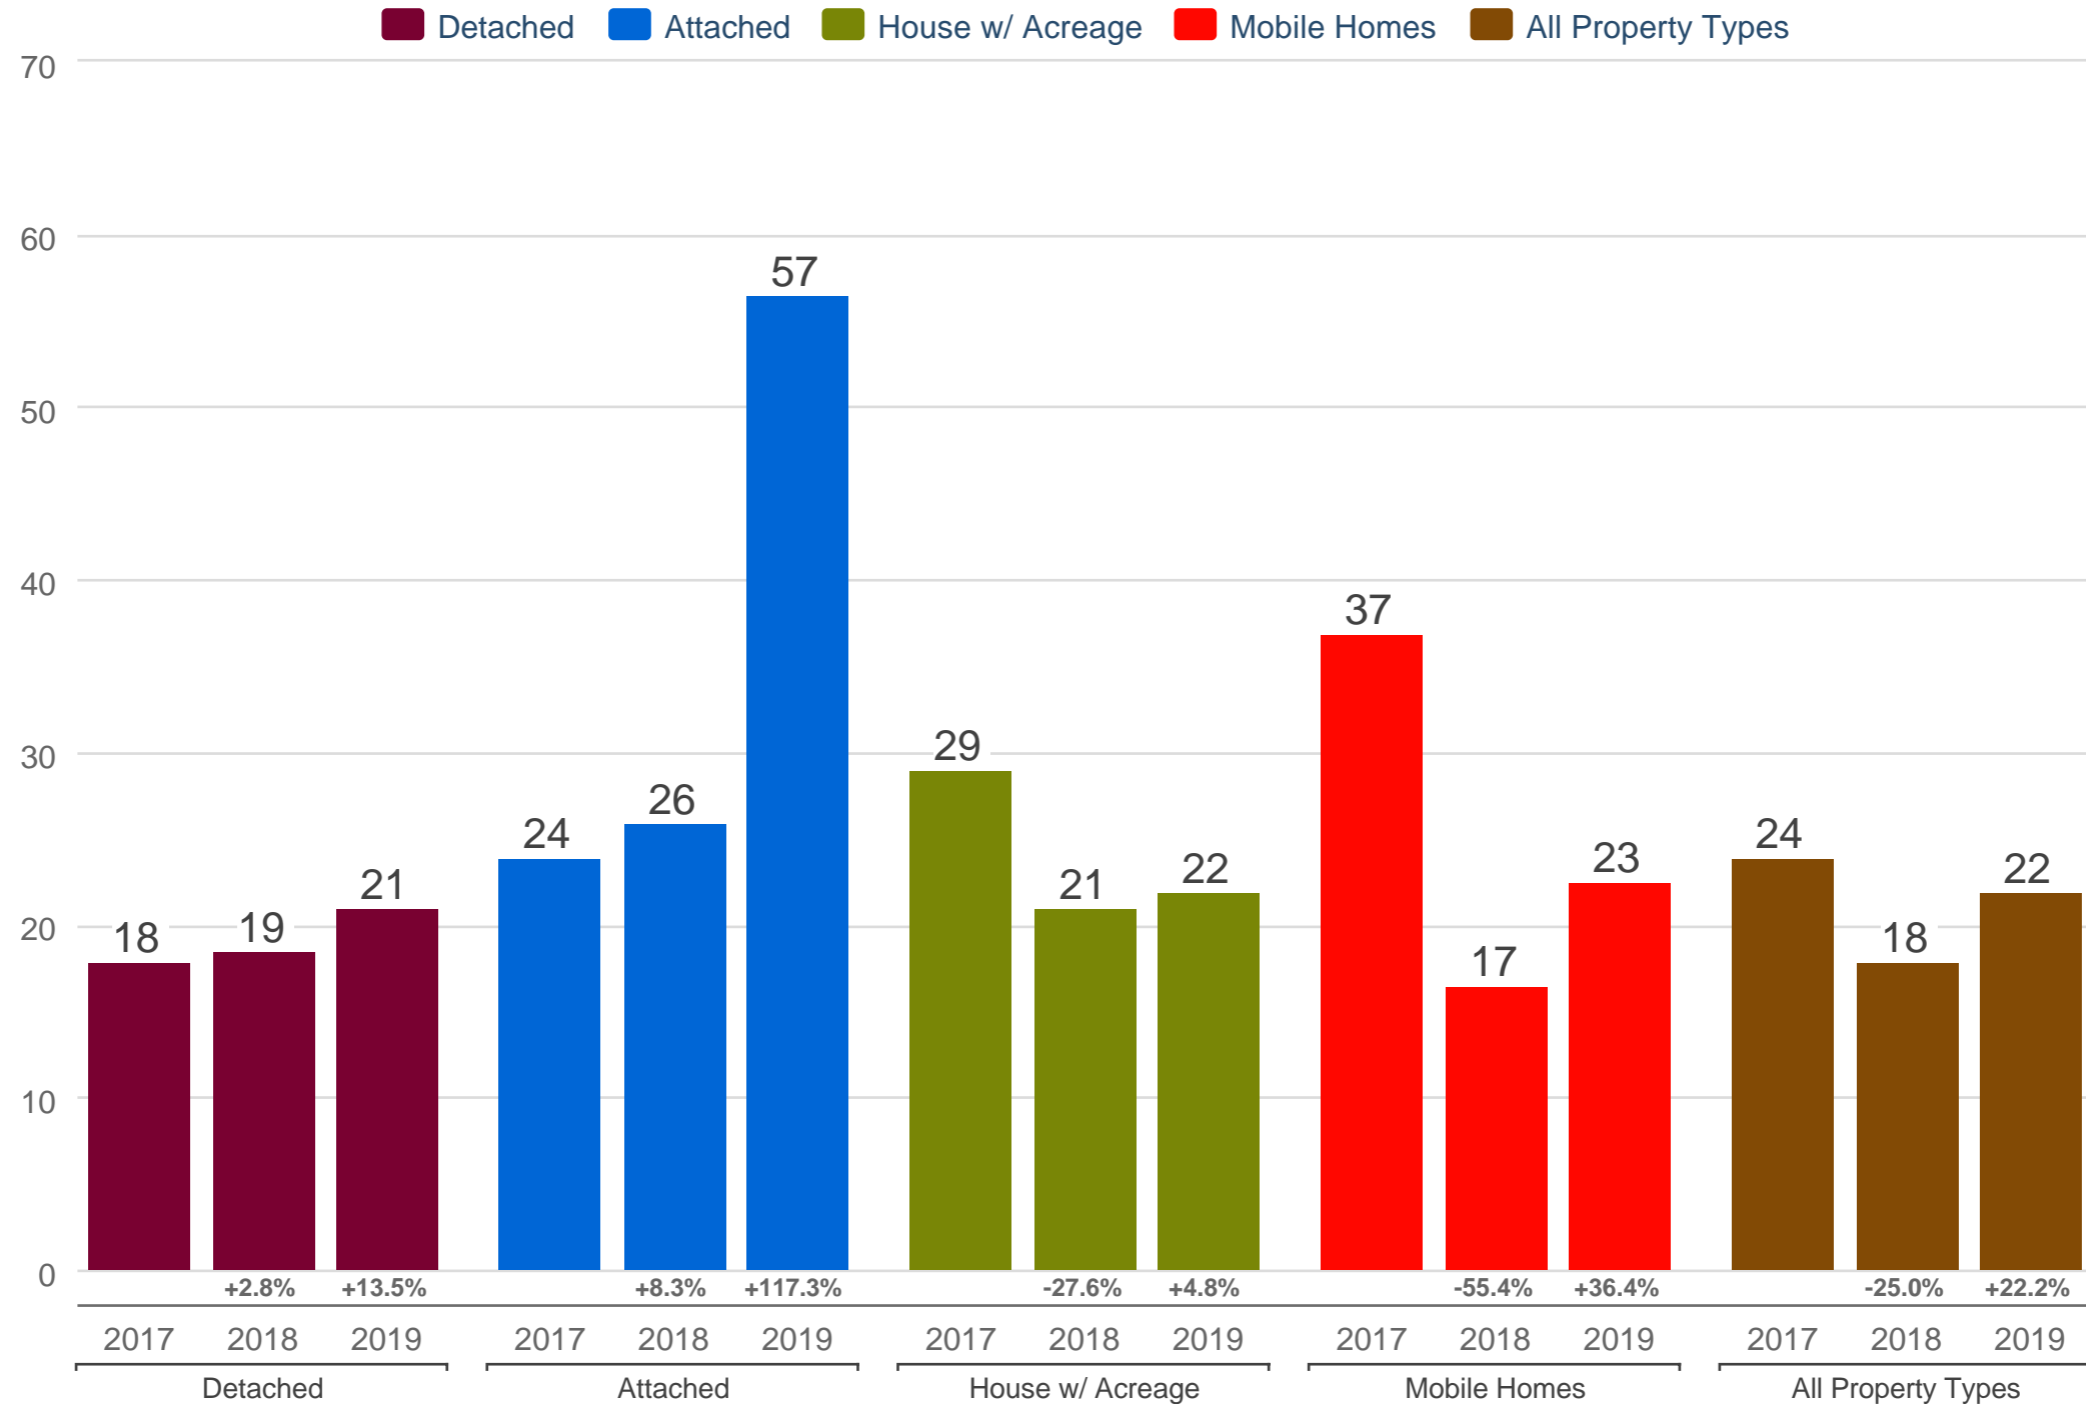

Kevin Anderson

Real Estate Agent - 2 Percent Realty Experts

2% Total Commission

Cell: 250-981-8182

kevin@sellingpg.com

www.sellingpg.com

February Median Listing to Contract Days - By Property Type

N73 - PG City North (Zone 73)

Each data point is 12 months of activity. Data is from March 24, 2019.