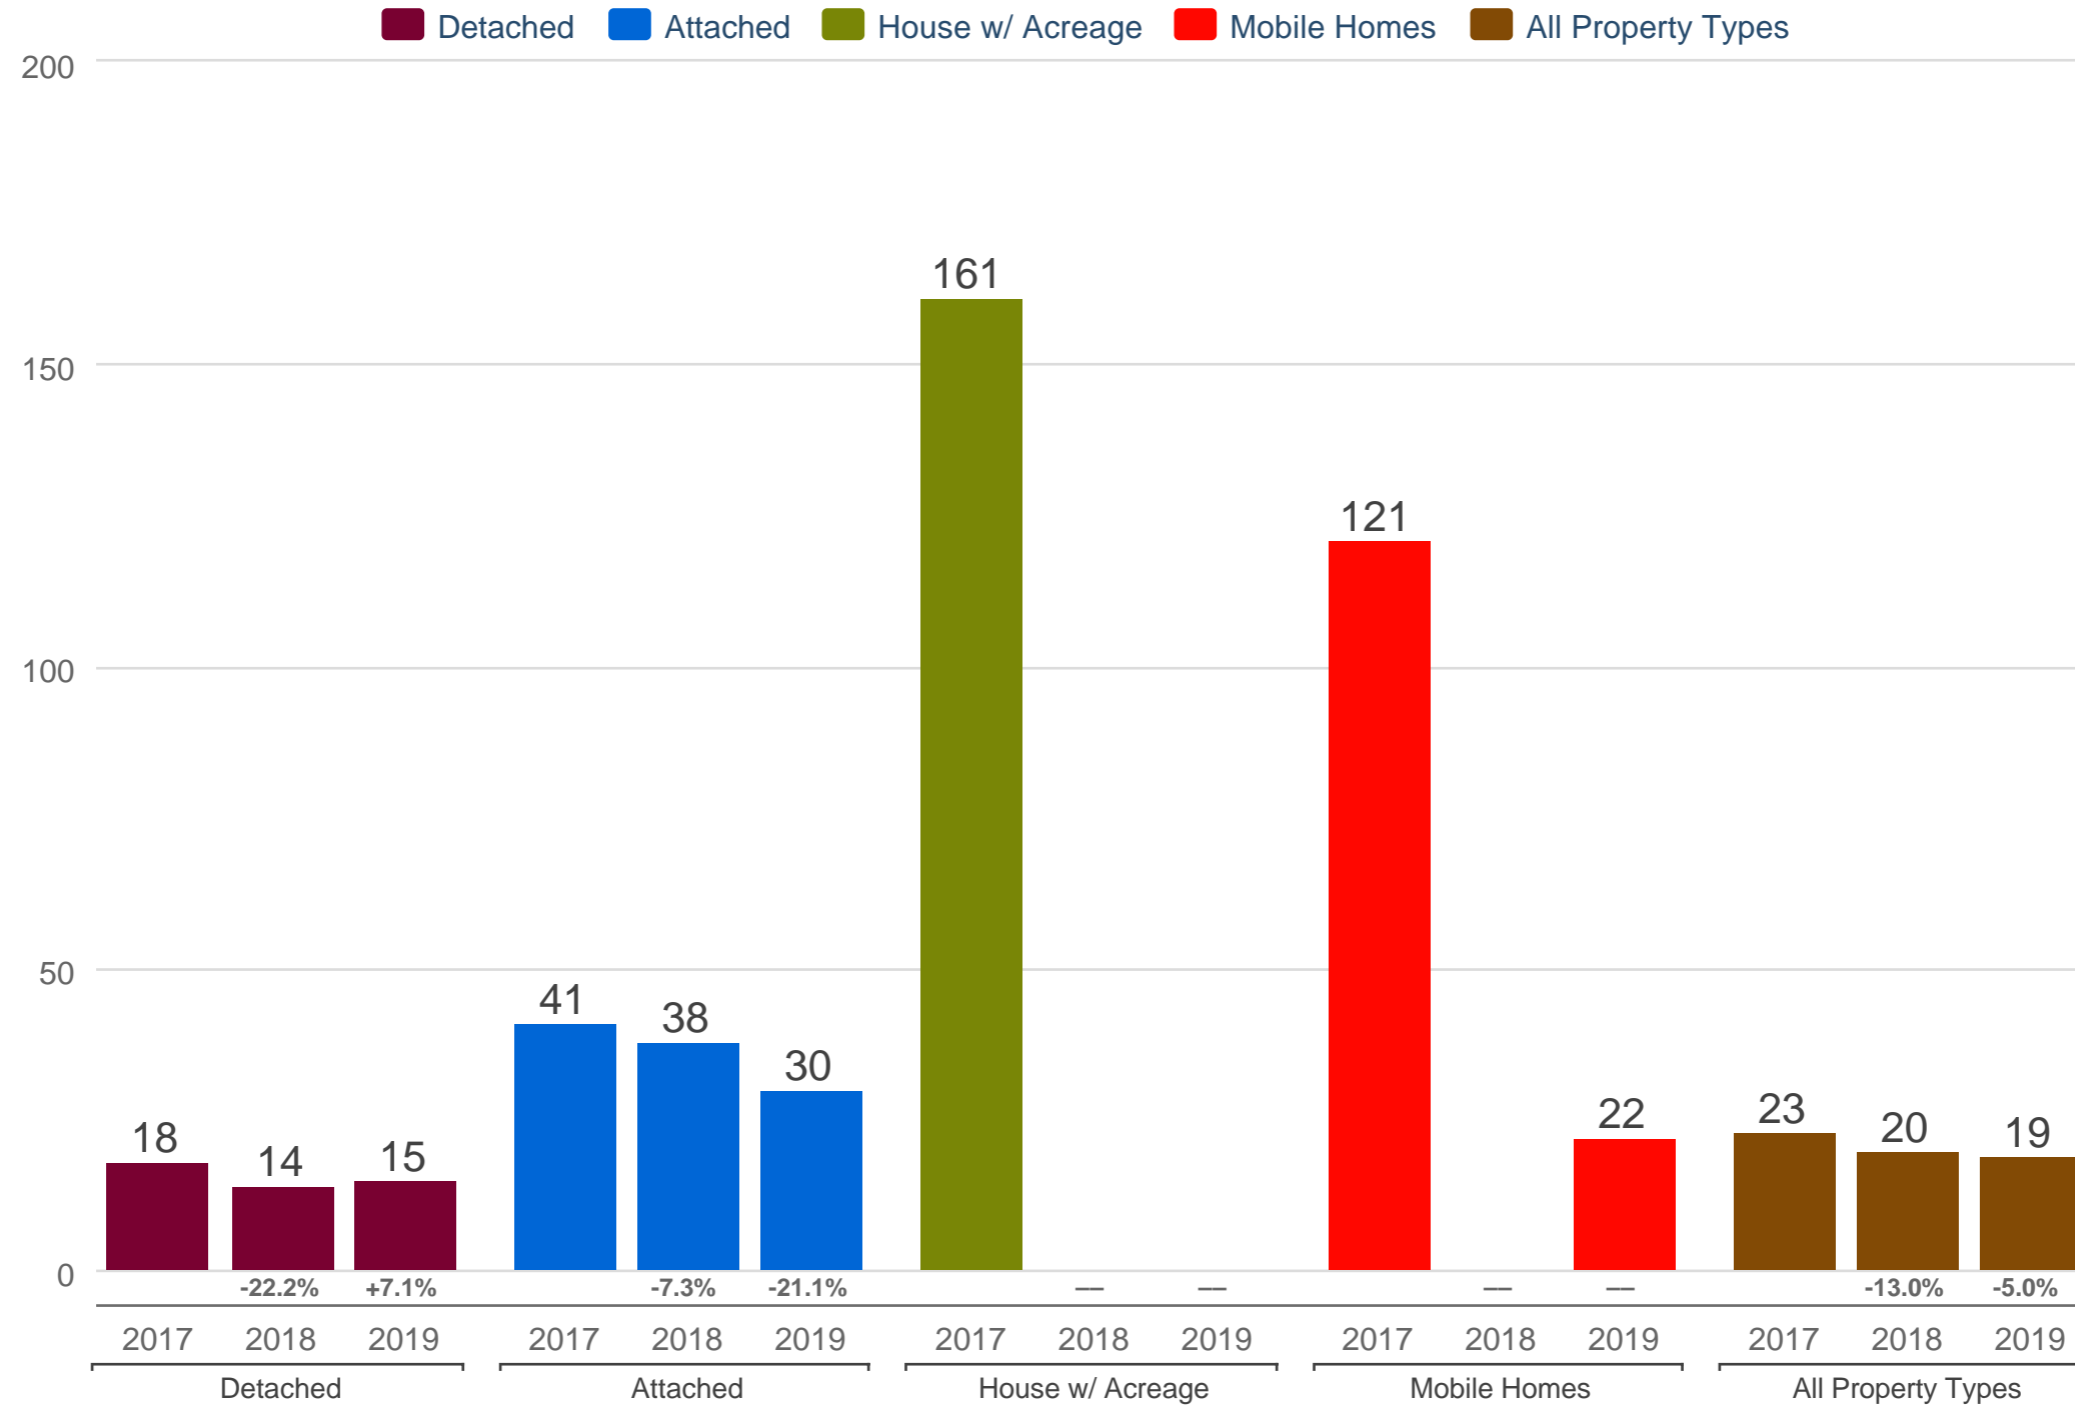

**Kevin Anderson**

Real Estate Agent - 2 Percent Realty Experts

2% Total Commission

Cell: 250-981-8182

[kevin@sellingpg.com](mailto:kevin@sellingpg.com)

[www.sellingpg.com](http://www.sellingpg.com)

### October Median Listing to Contract Days - By Property Type

N72 - PG City Central (Zone 72)

Each data point is 12 months of activity. Data is from November 20, 2019.