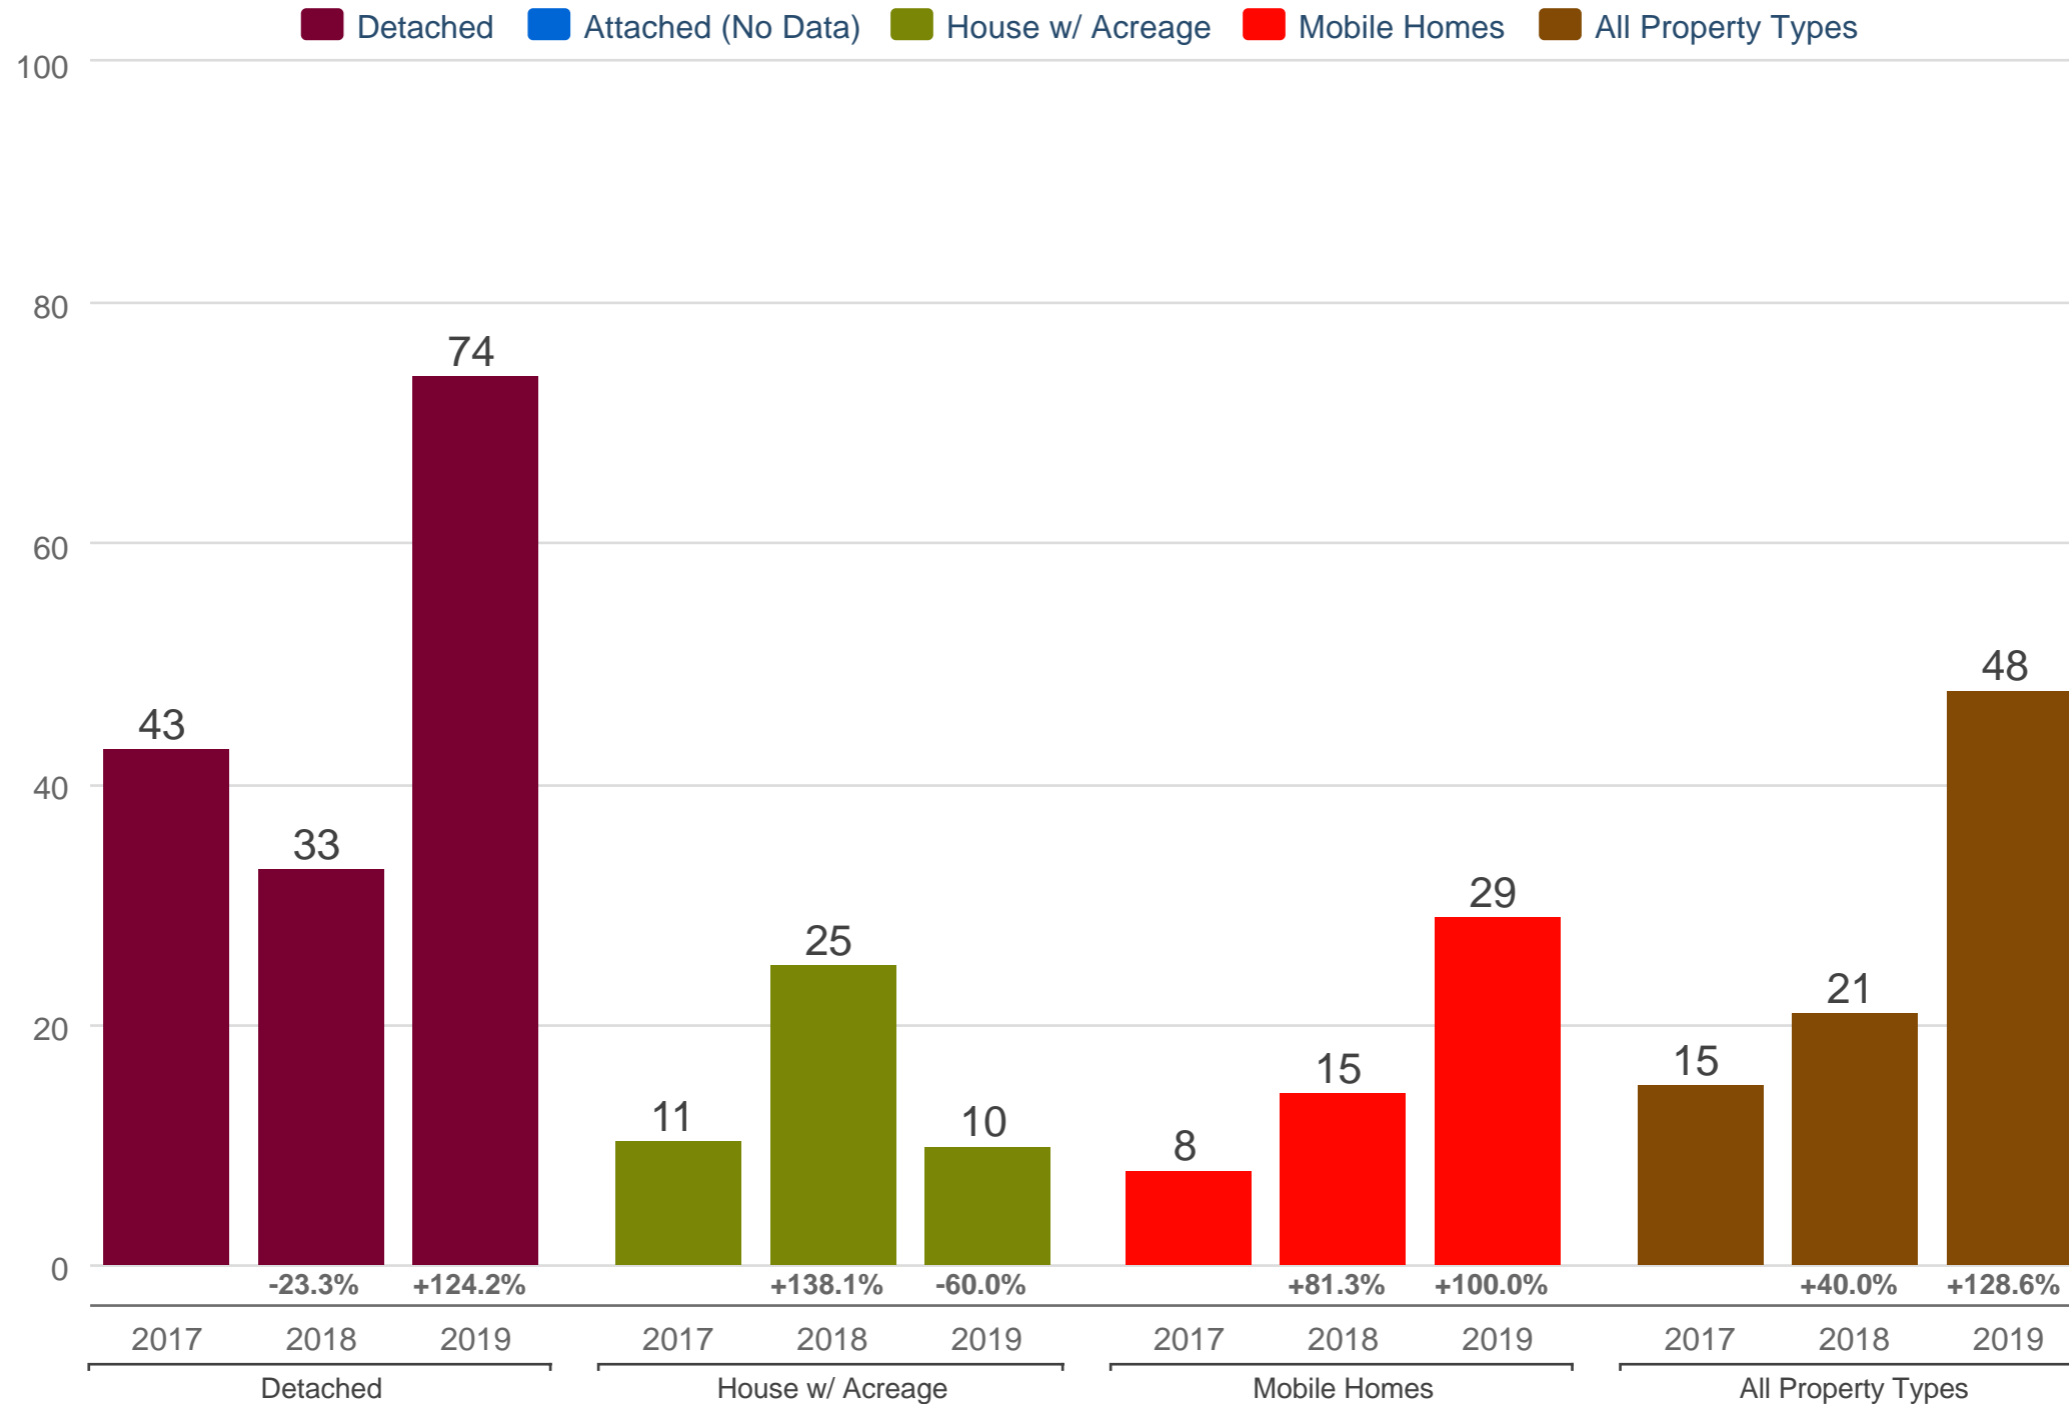

Kevin Anderson

Real Estate Agent - 2 Percent Realty Experts

2% Total Commission

Cell: 250-981-8182

kevin@sellingpg.com

www.sellingpg.com

October Median Listing to Contract Days - By Property Type

N80 - PG Rural East (Zone 80)

Each data point is 12 months of activity. Data is from November 12, 2019.