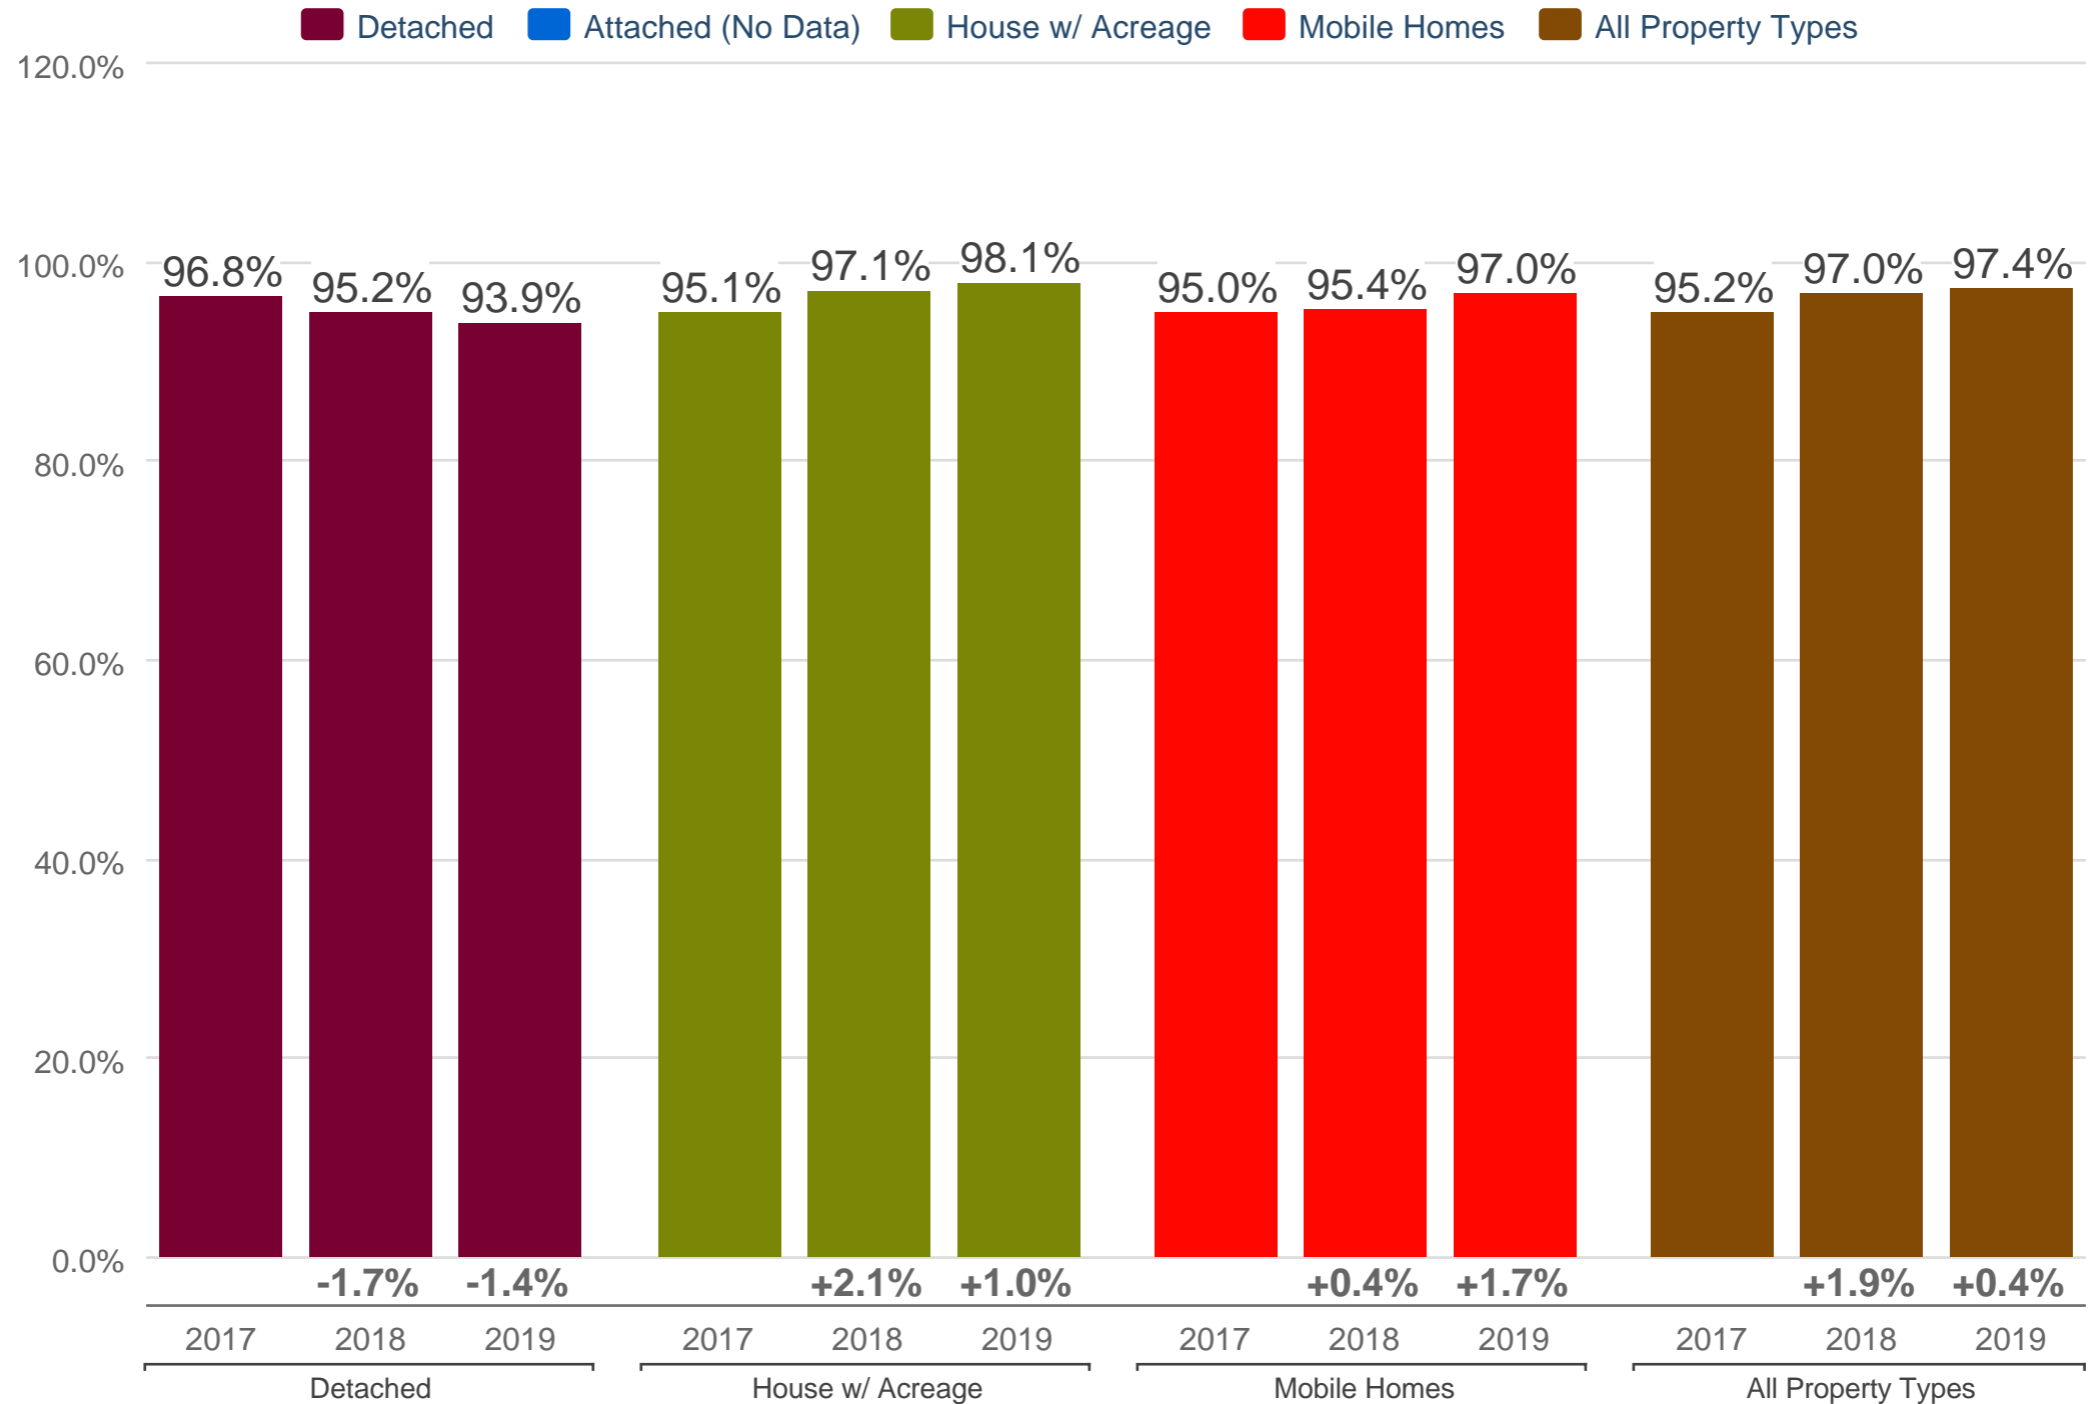

Kevin Anderson

Real Estate Agent - 2 Percent Realty Experts

2% Total Commission

Cell: 250-981-8182

kevin@sellingpg.com

www.sellingpg.com

October Median Percent of Original Price - By Property Type

N80 - PG Rural East (Zone 80)

Each data point is 12 months of activity. Data is from November 20, 2019.