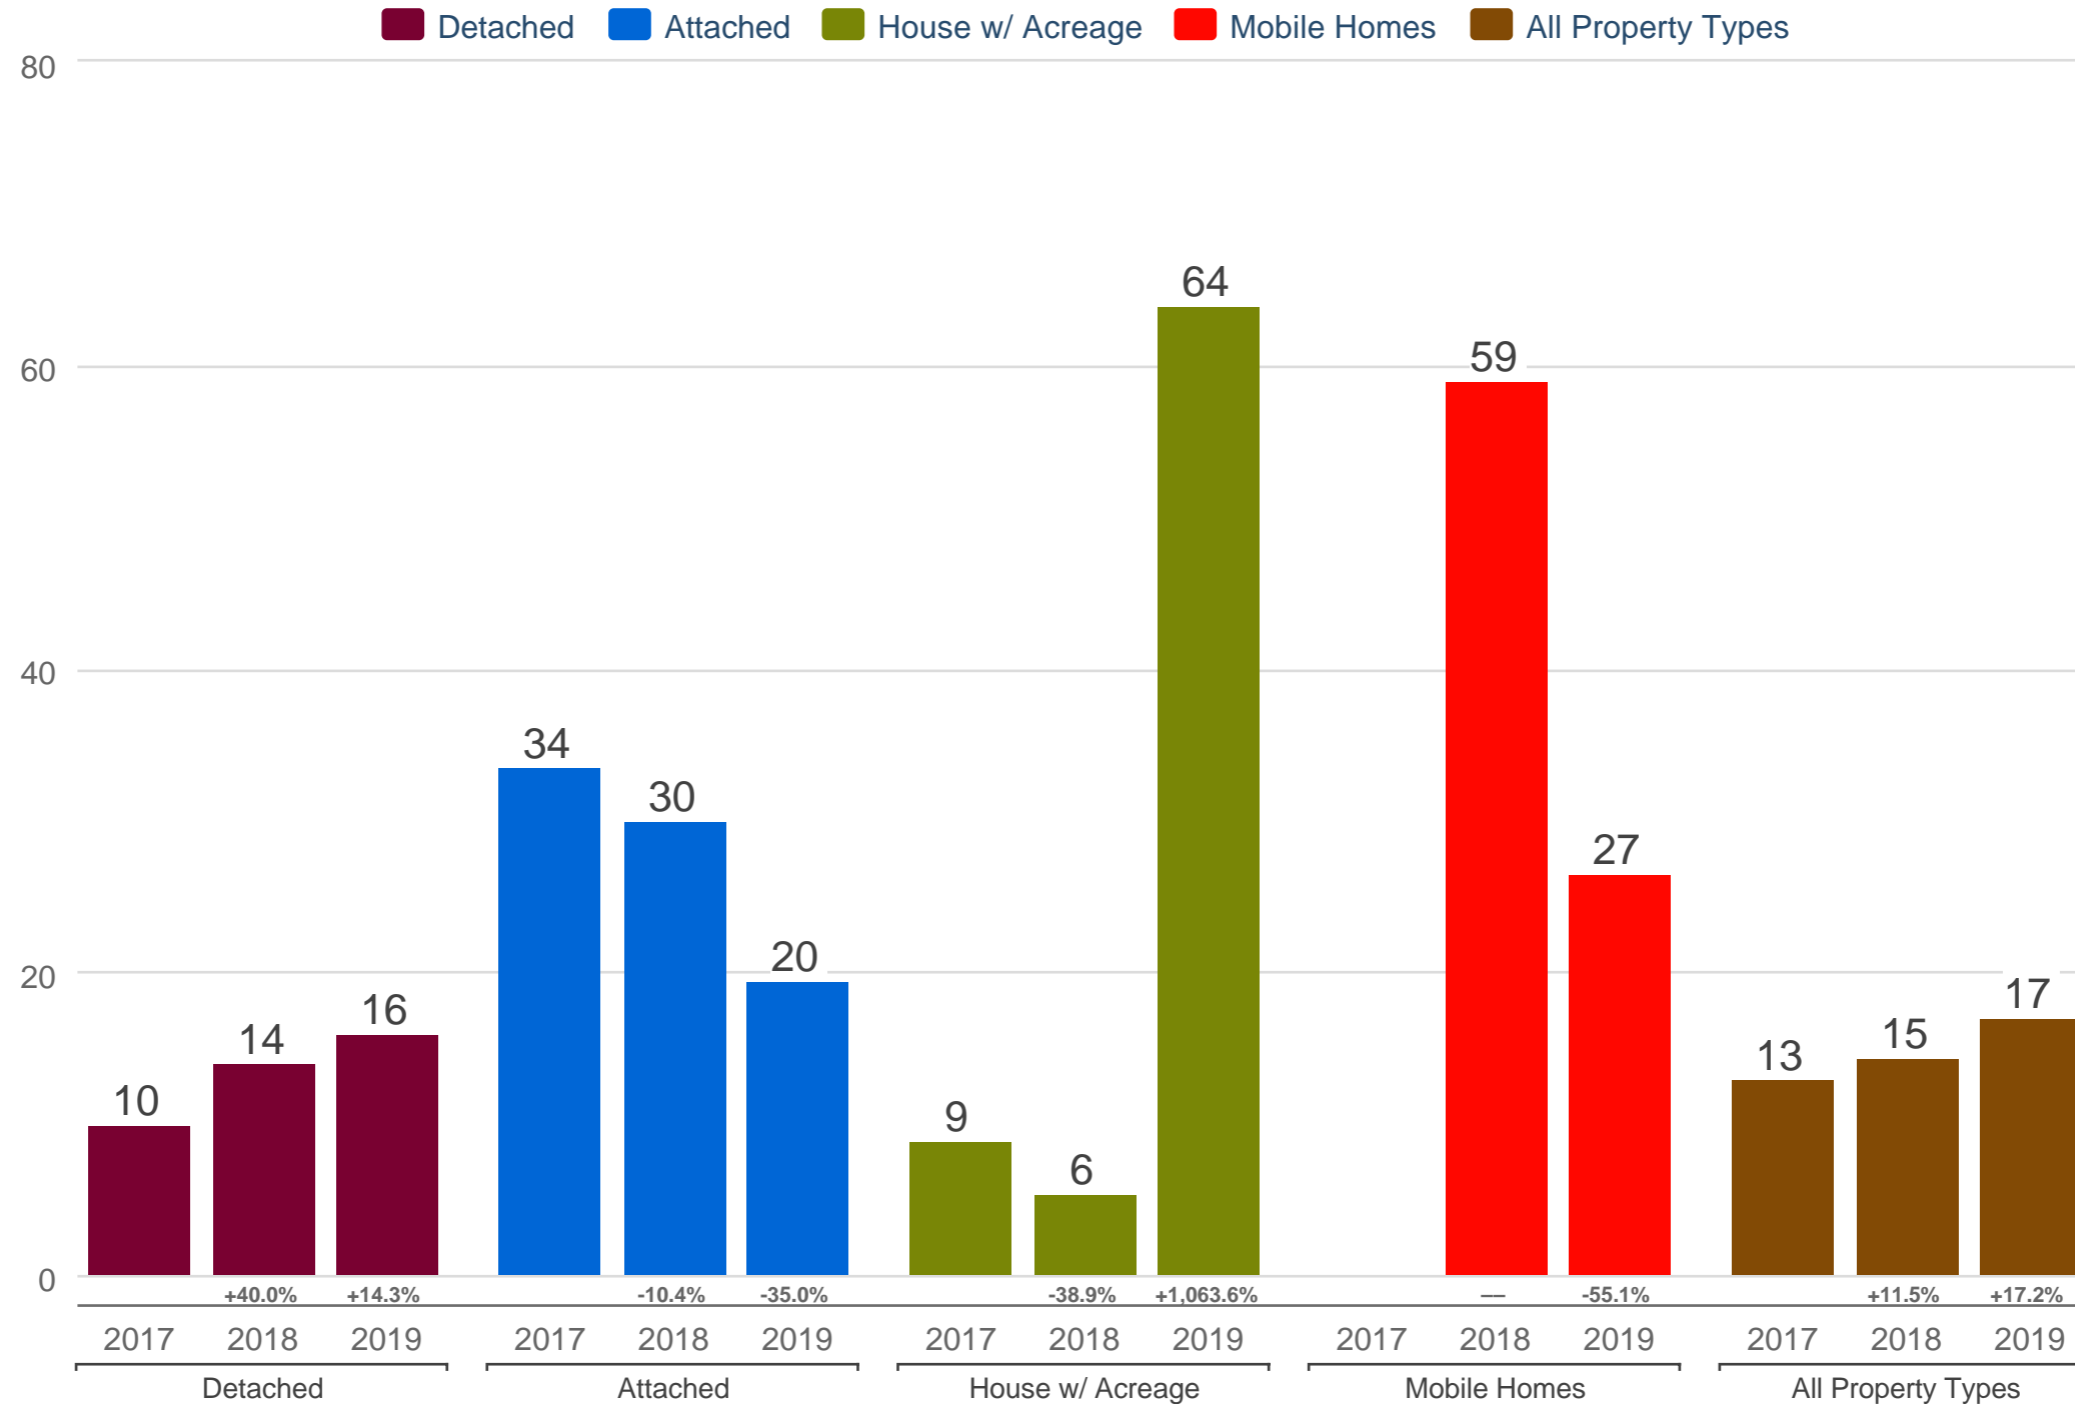

Kevin Anderson

Real Estate Agent - 2 Percent Realty Experts

2% Total Commission

Cell: 250-981-8182

kevin@sellingpg.com

www.sellingpg.com

October Median Listing to Contract Days - By Property Type

N71 - PG City West (Zone 71)

Each data point is 12 months of activity. Data is from November 12, 2019.