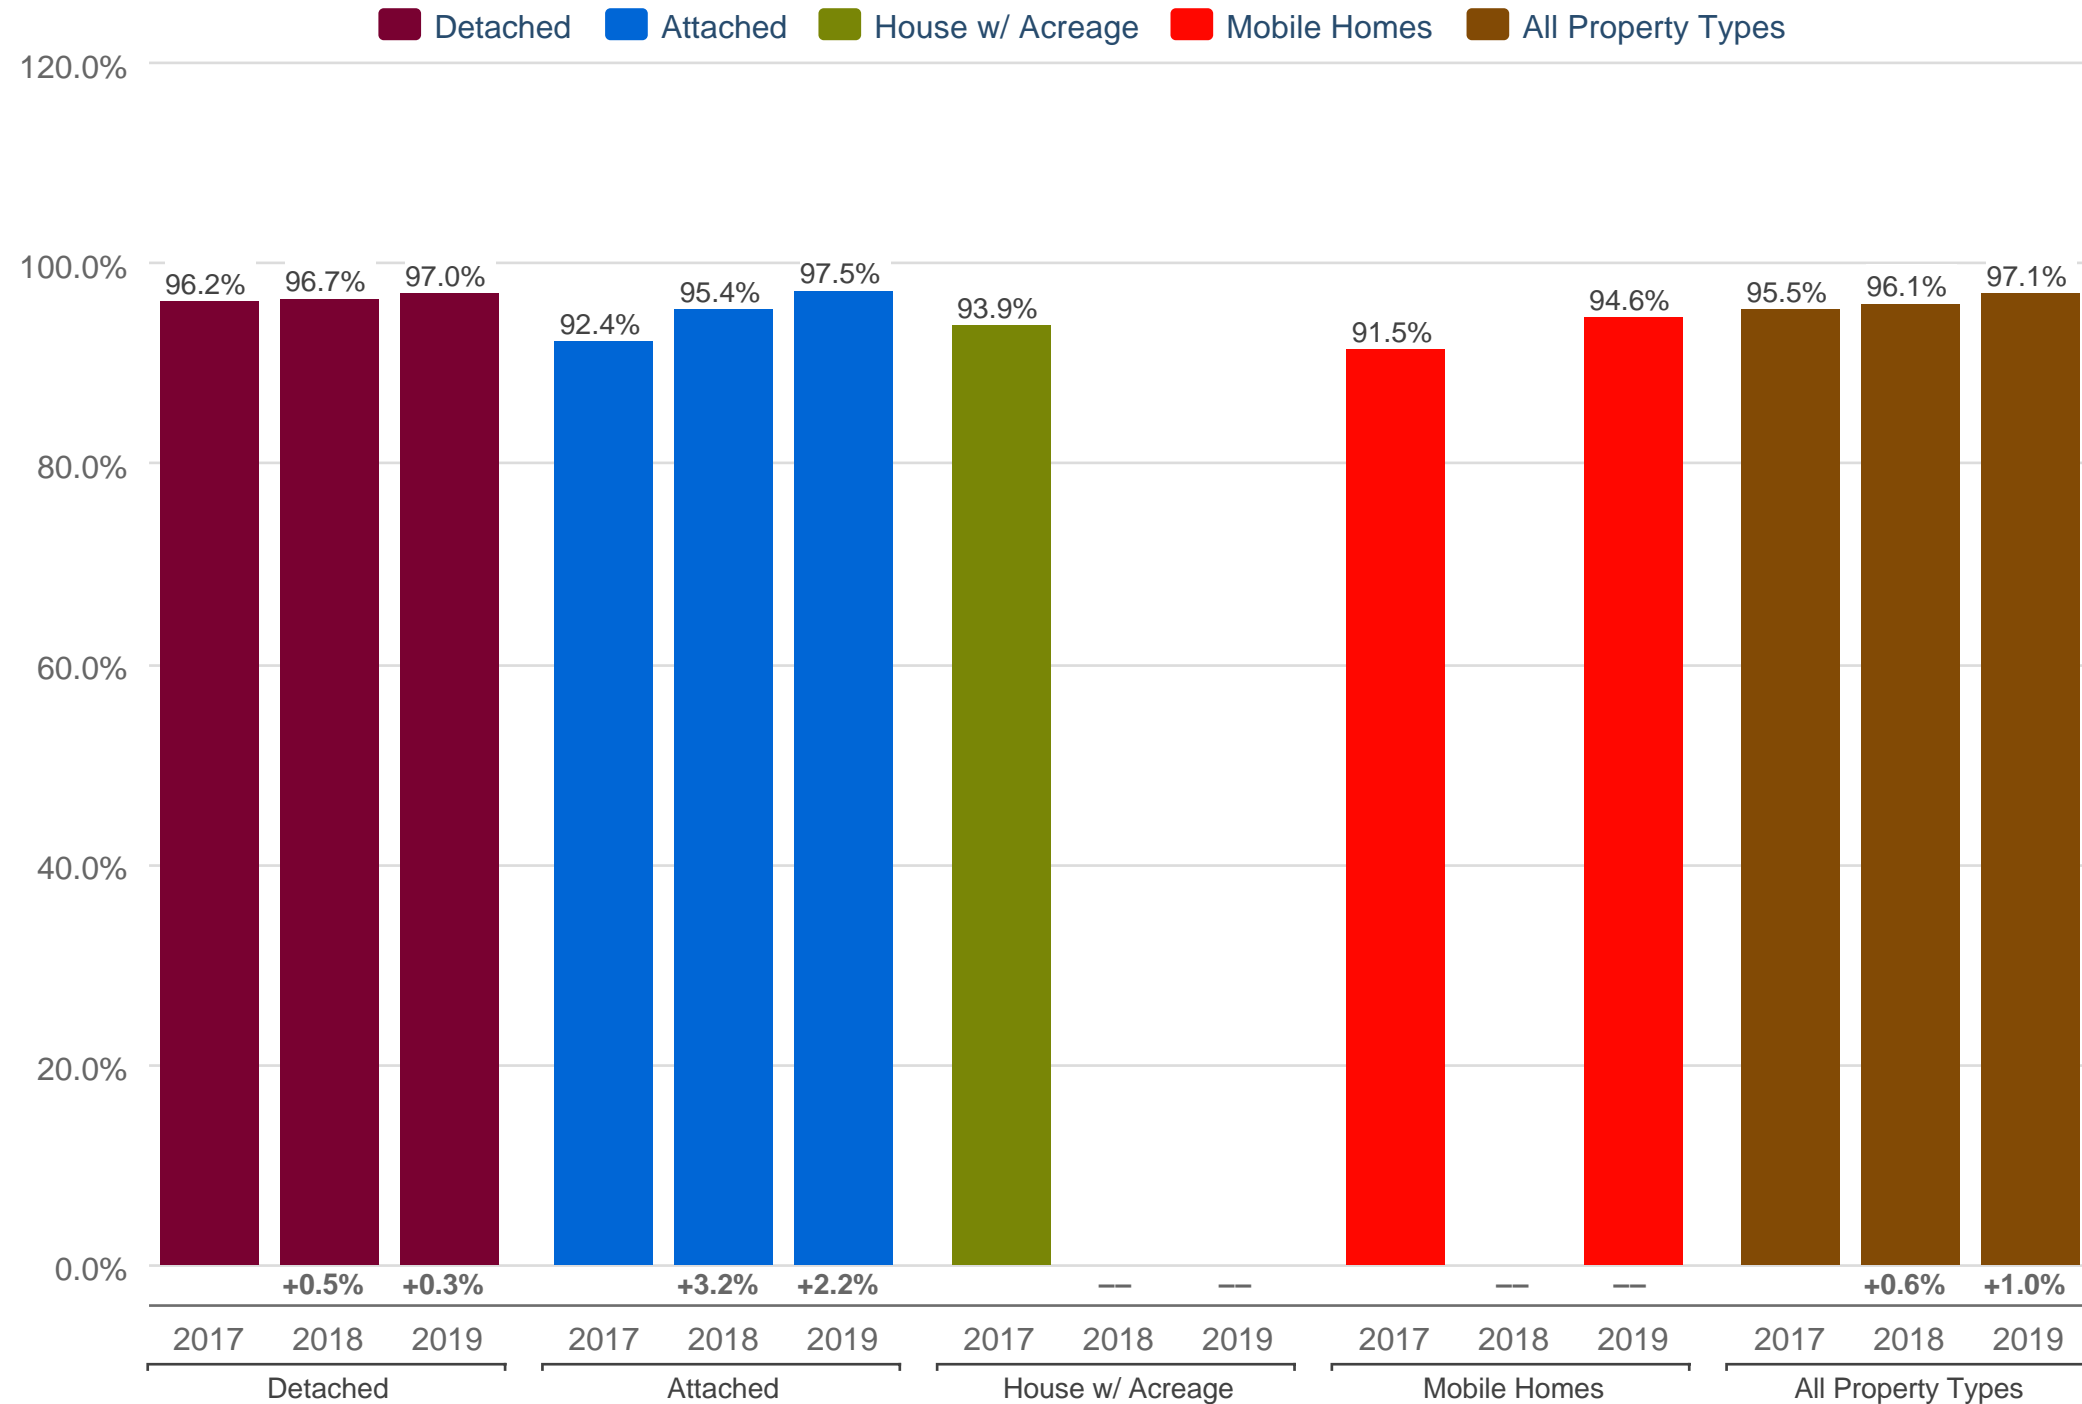

**Kevin Anderson**

Real Estate Agent - 2 Percent Realty Experts

2% Total Commission

Cell: 250-981-8182

[kevin@sellingpg.com](mailto:kevin@sellingpg.com)

[www.sellingpg.com](http://www.sellingpg.com)

### October Median Percent of Original Price - By Property Type

N72 - PG City Central (Zone 72)

Each data point is 12 months of activity. Data is from November 20, 2019.