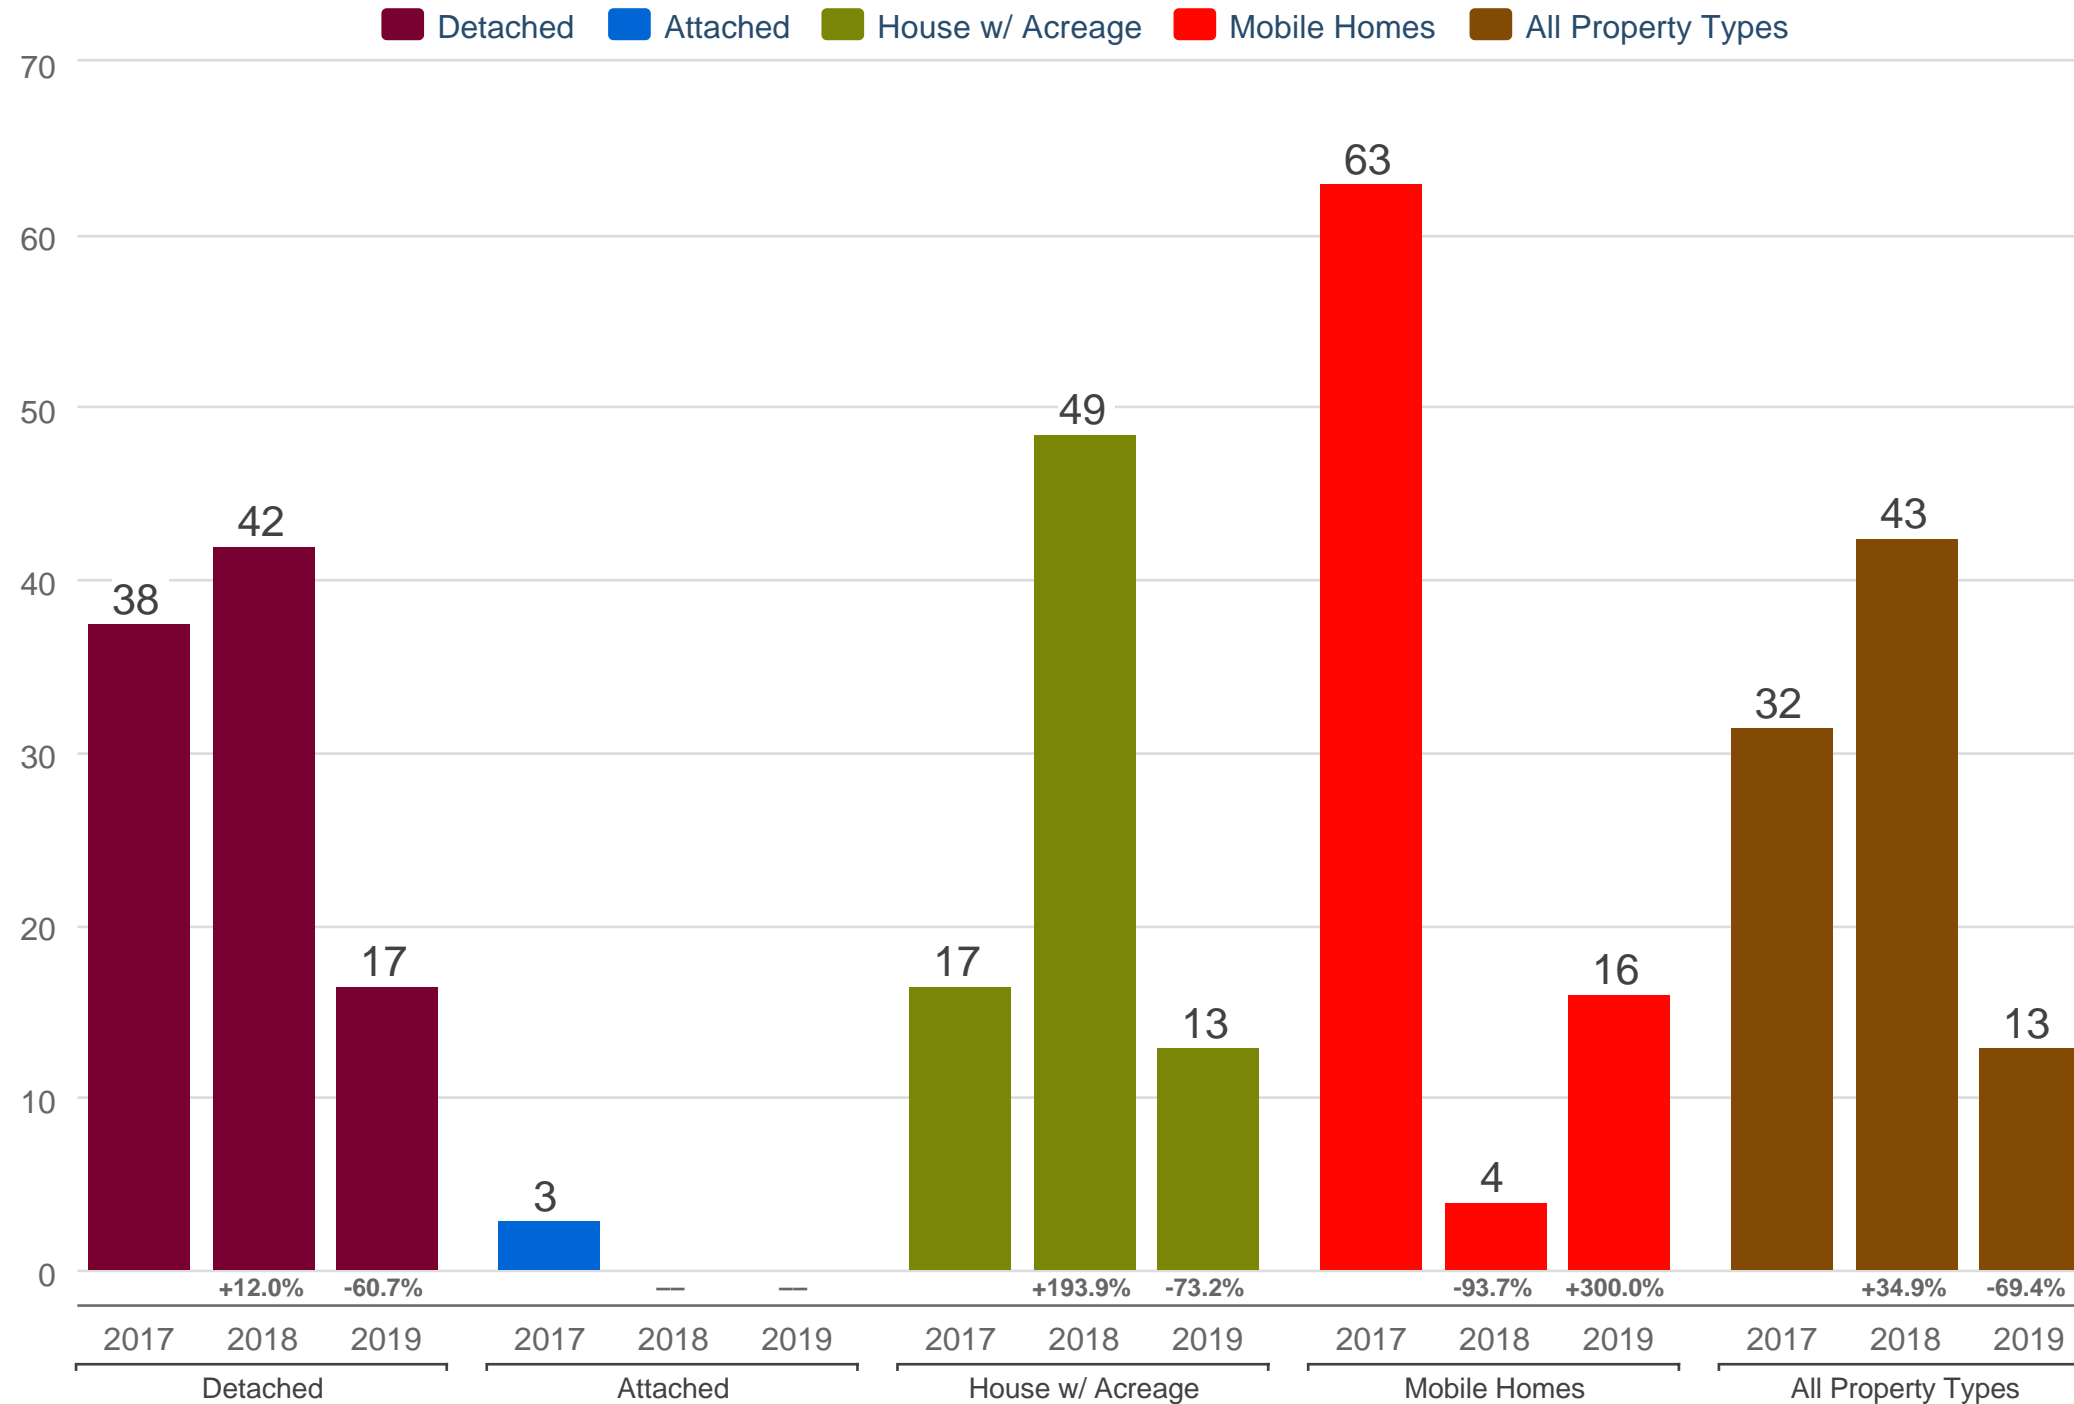

Kevin Anderson

Real Estate Agent - 2 Percent Realty Experts

2% Total Commission

Cell: 250-981-8182

kevin@sellingpg.com

www.sellingpg.com

October Median Listing to Contract Days - By Property Type

N77 - PG Rural West (Zone 77)

Each data point is 12 months of activity. Data is from November 20, 2019.