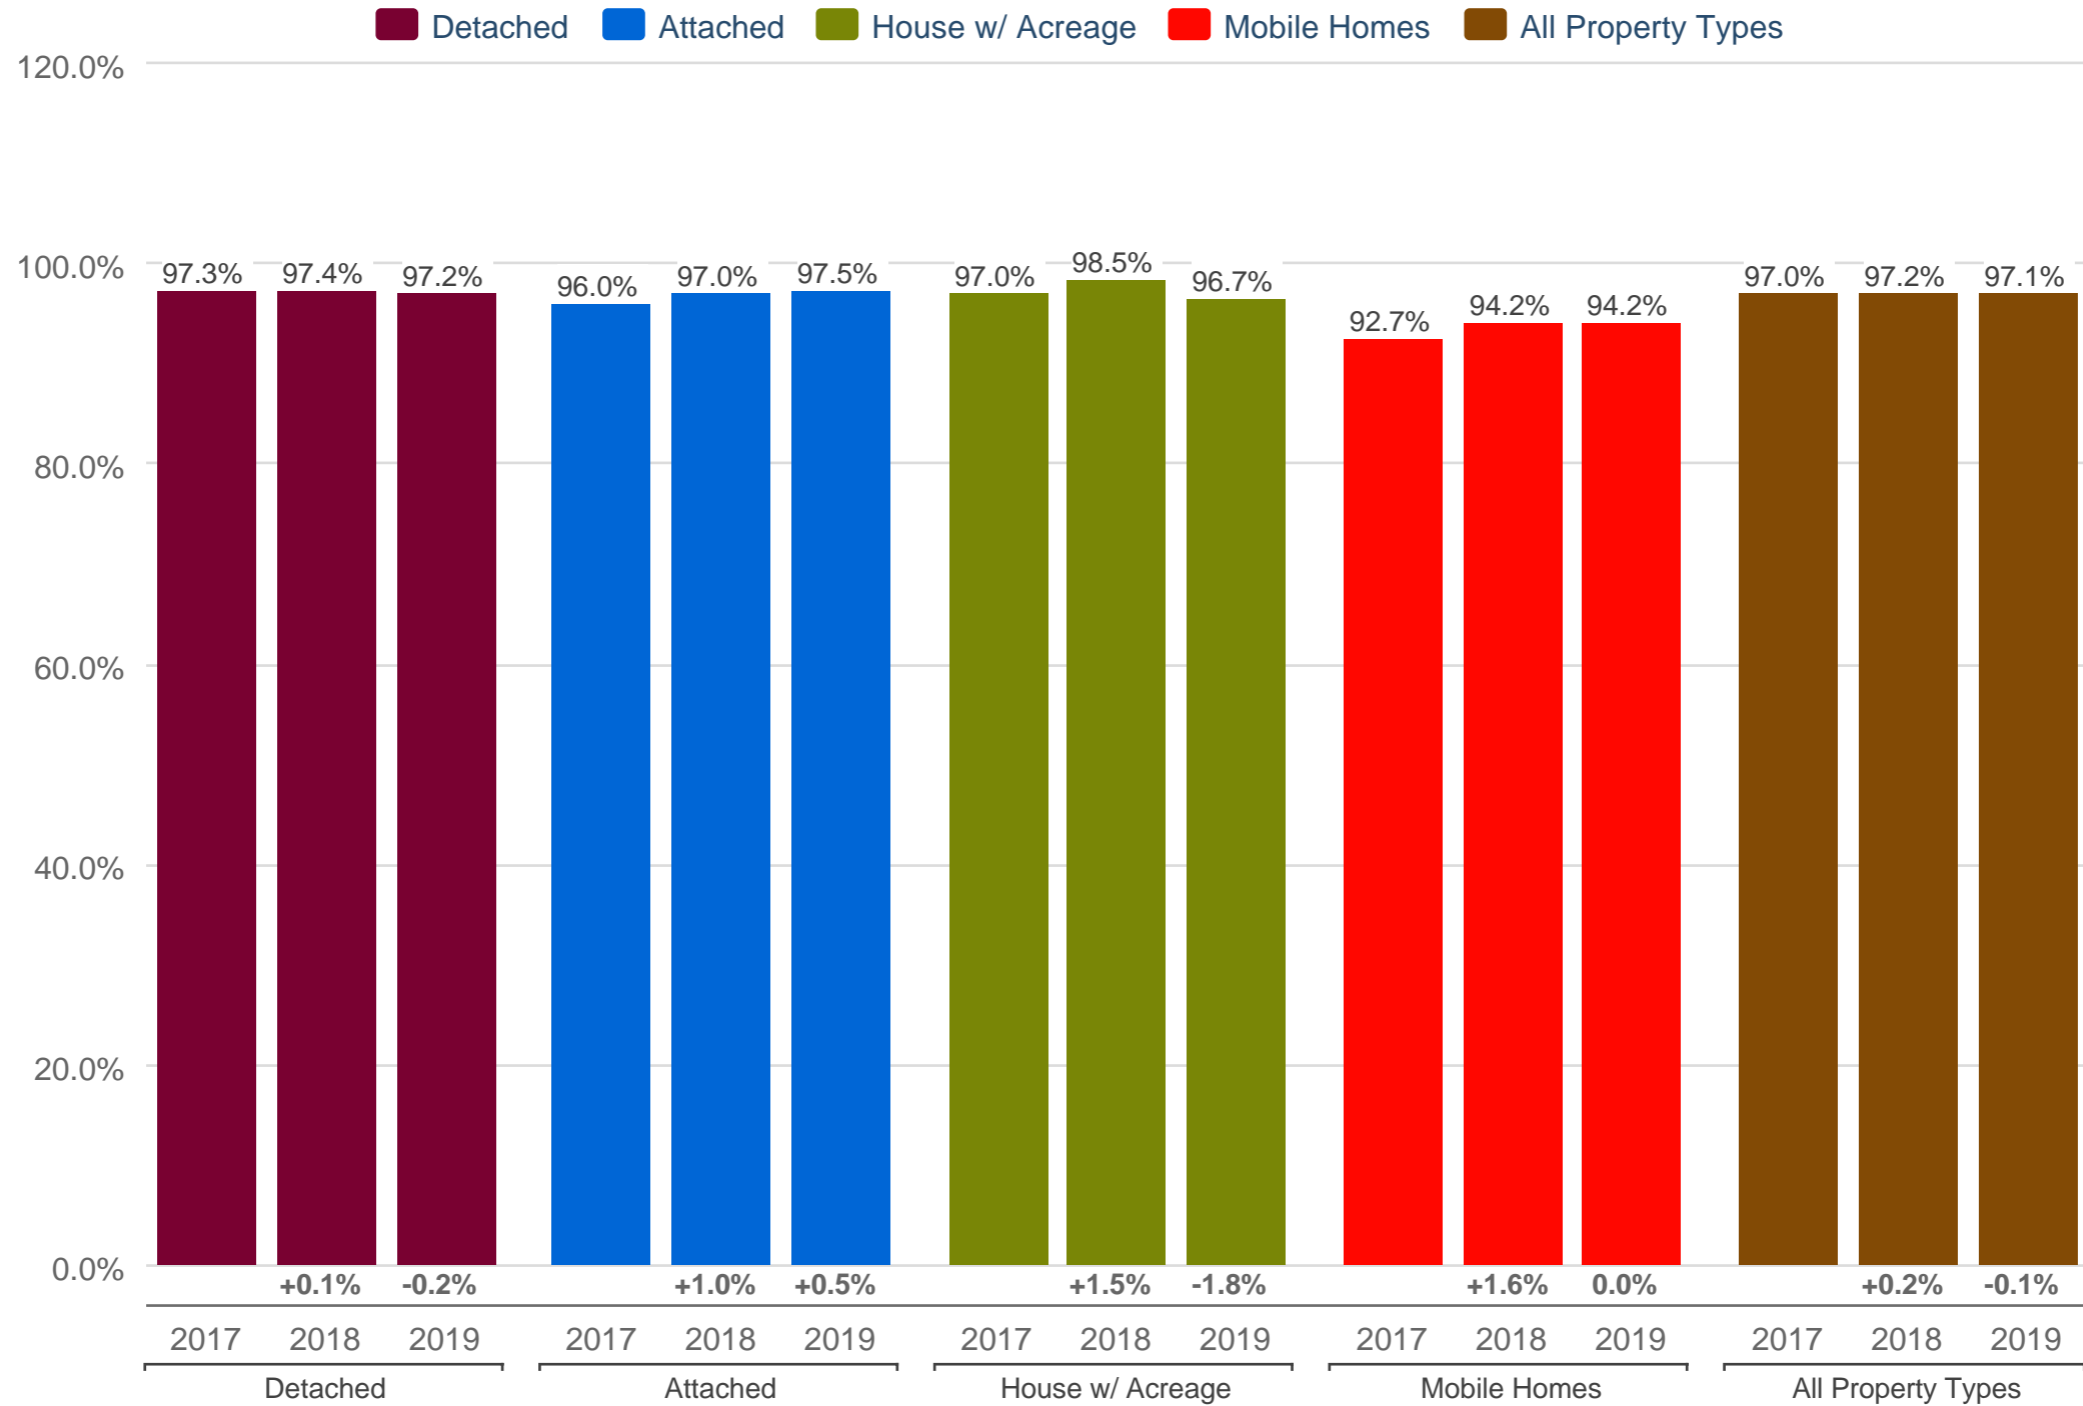

Kevin Anderson

Real Estate Agent - 2 Percent Realty Experts

2% Total Commission

Cell: 250-981-8182

kevin@sellingpg.com

www.sellingpg.com

October Median Percent of Original Price - By Property Type

N - PG City Areas

Each data point is 12 months of activity. Data is from November 12, 2019.