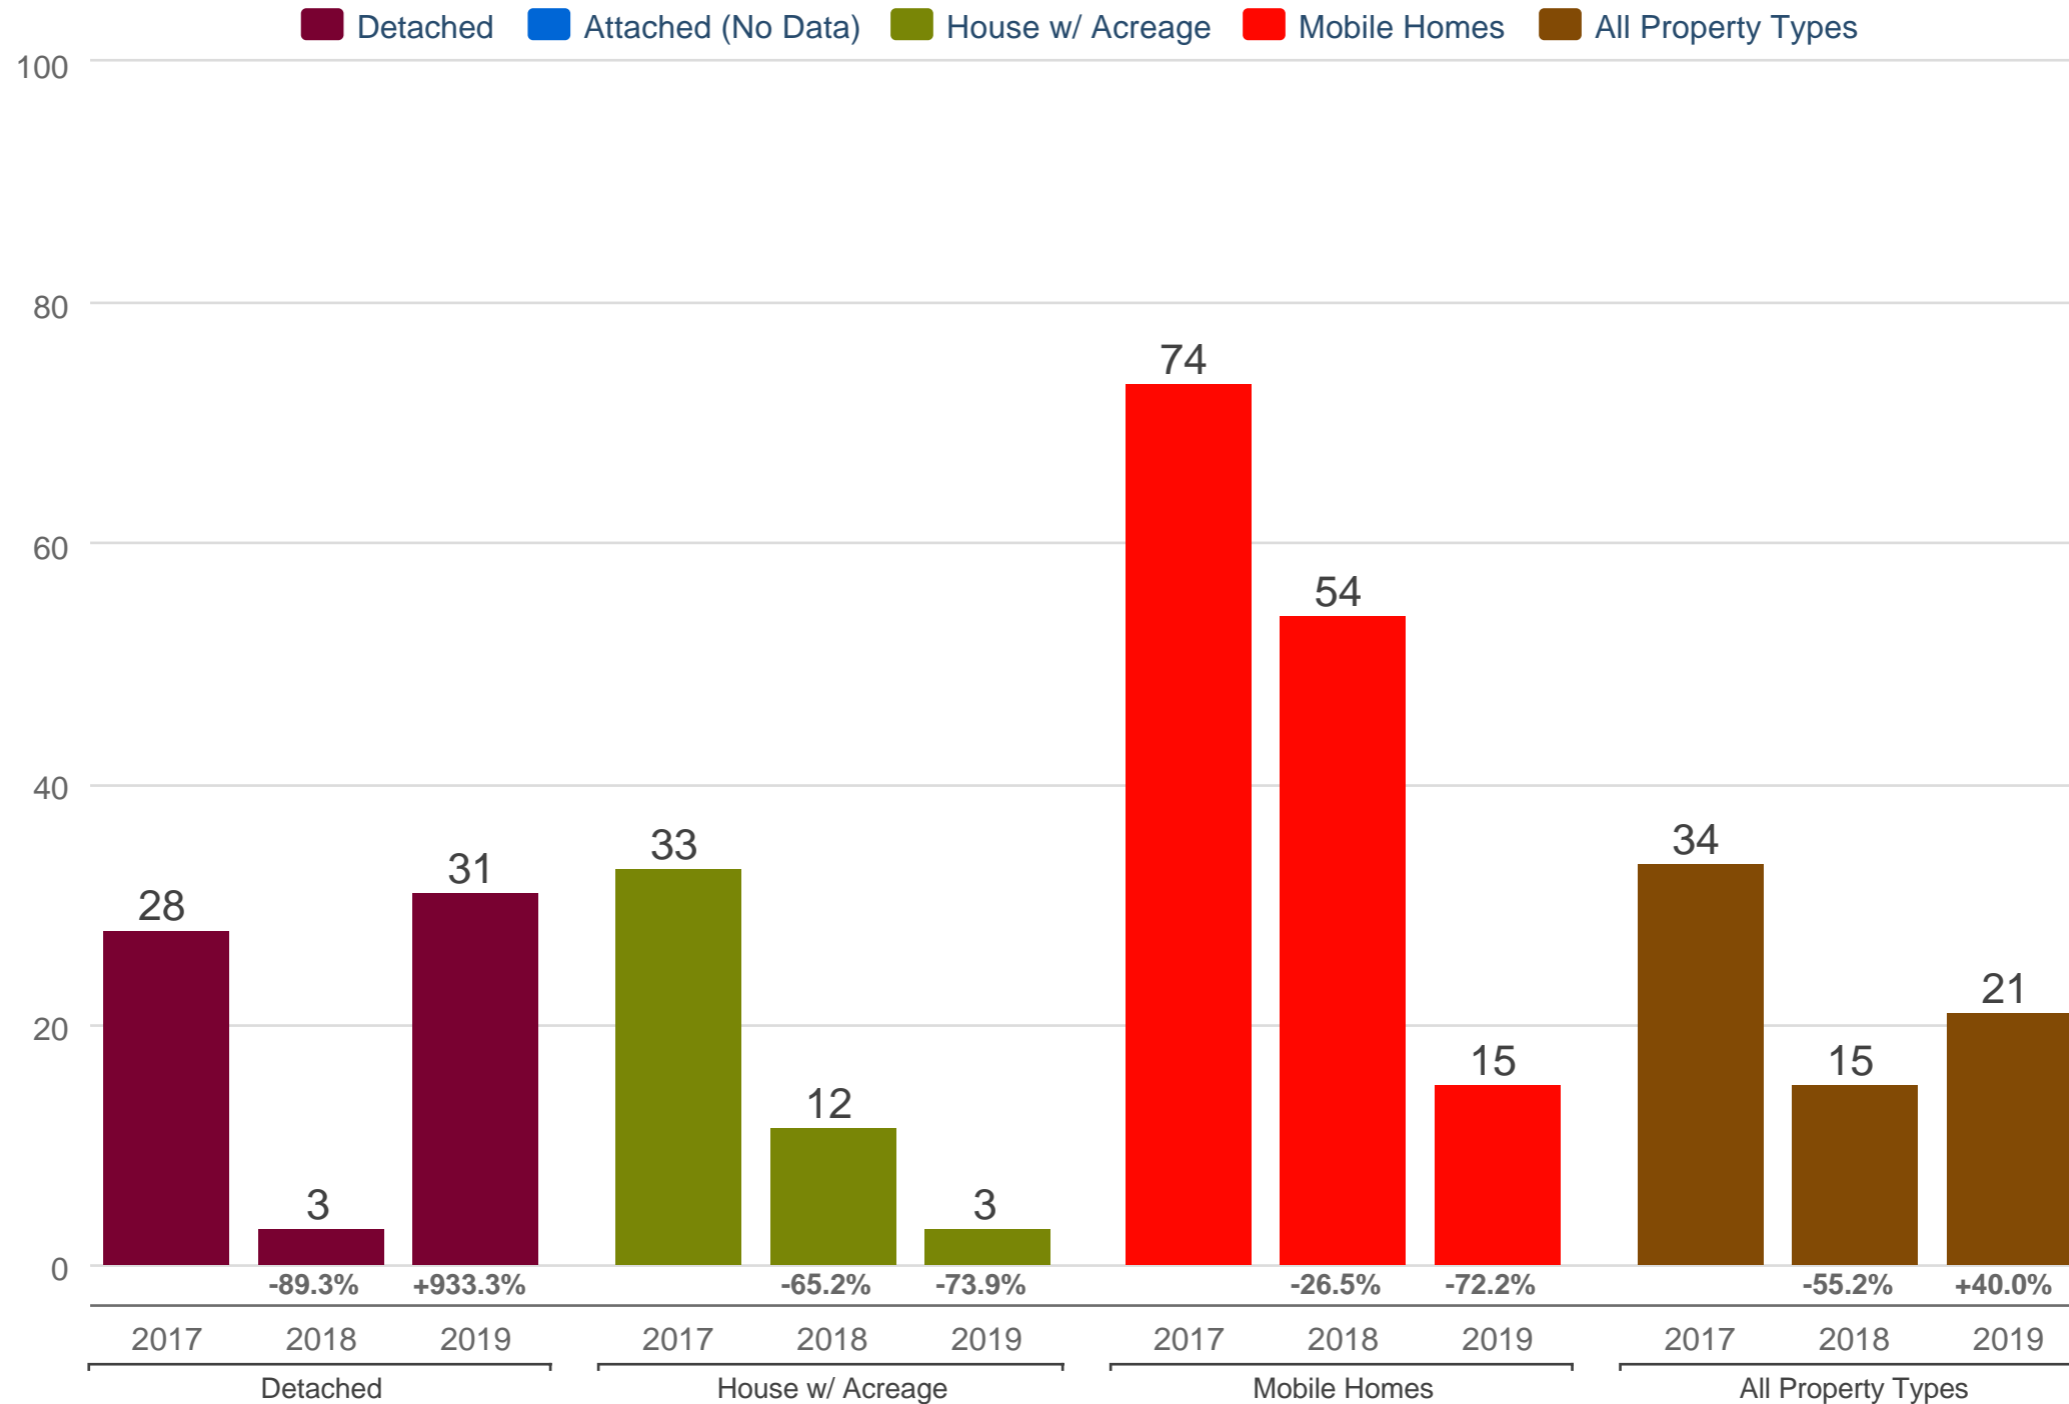

Kevin Anderson

Real Estate Agent - 2 Percent Realty Experts

2% Total Commission

Cell: 250-981-8182

kevin@sellingpg.com

www.sellingpg.com

October Median Listing to Contract Days - By Property Type

N75 - PG City South East (Zone 75)

Each data point is 12 months of activity. Data is from November 12, 2019.