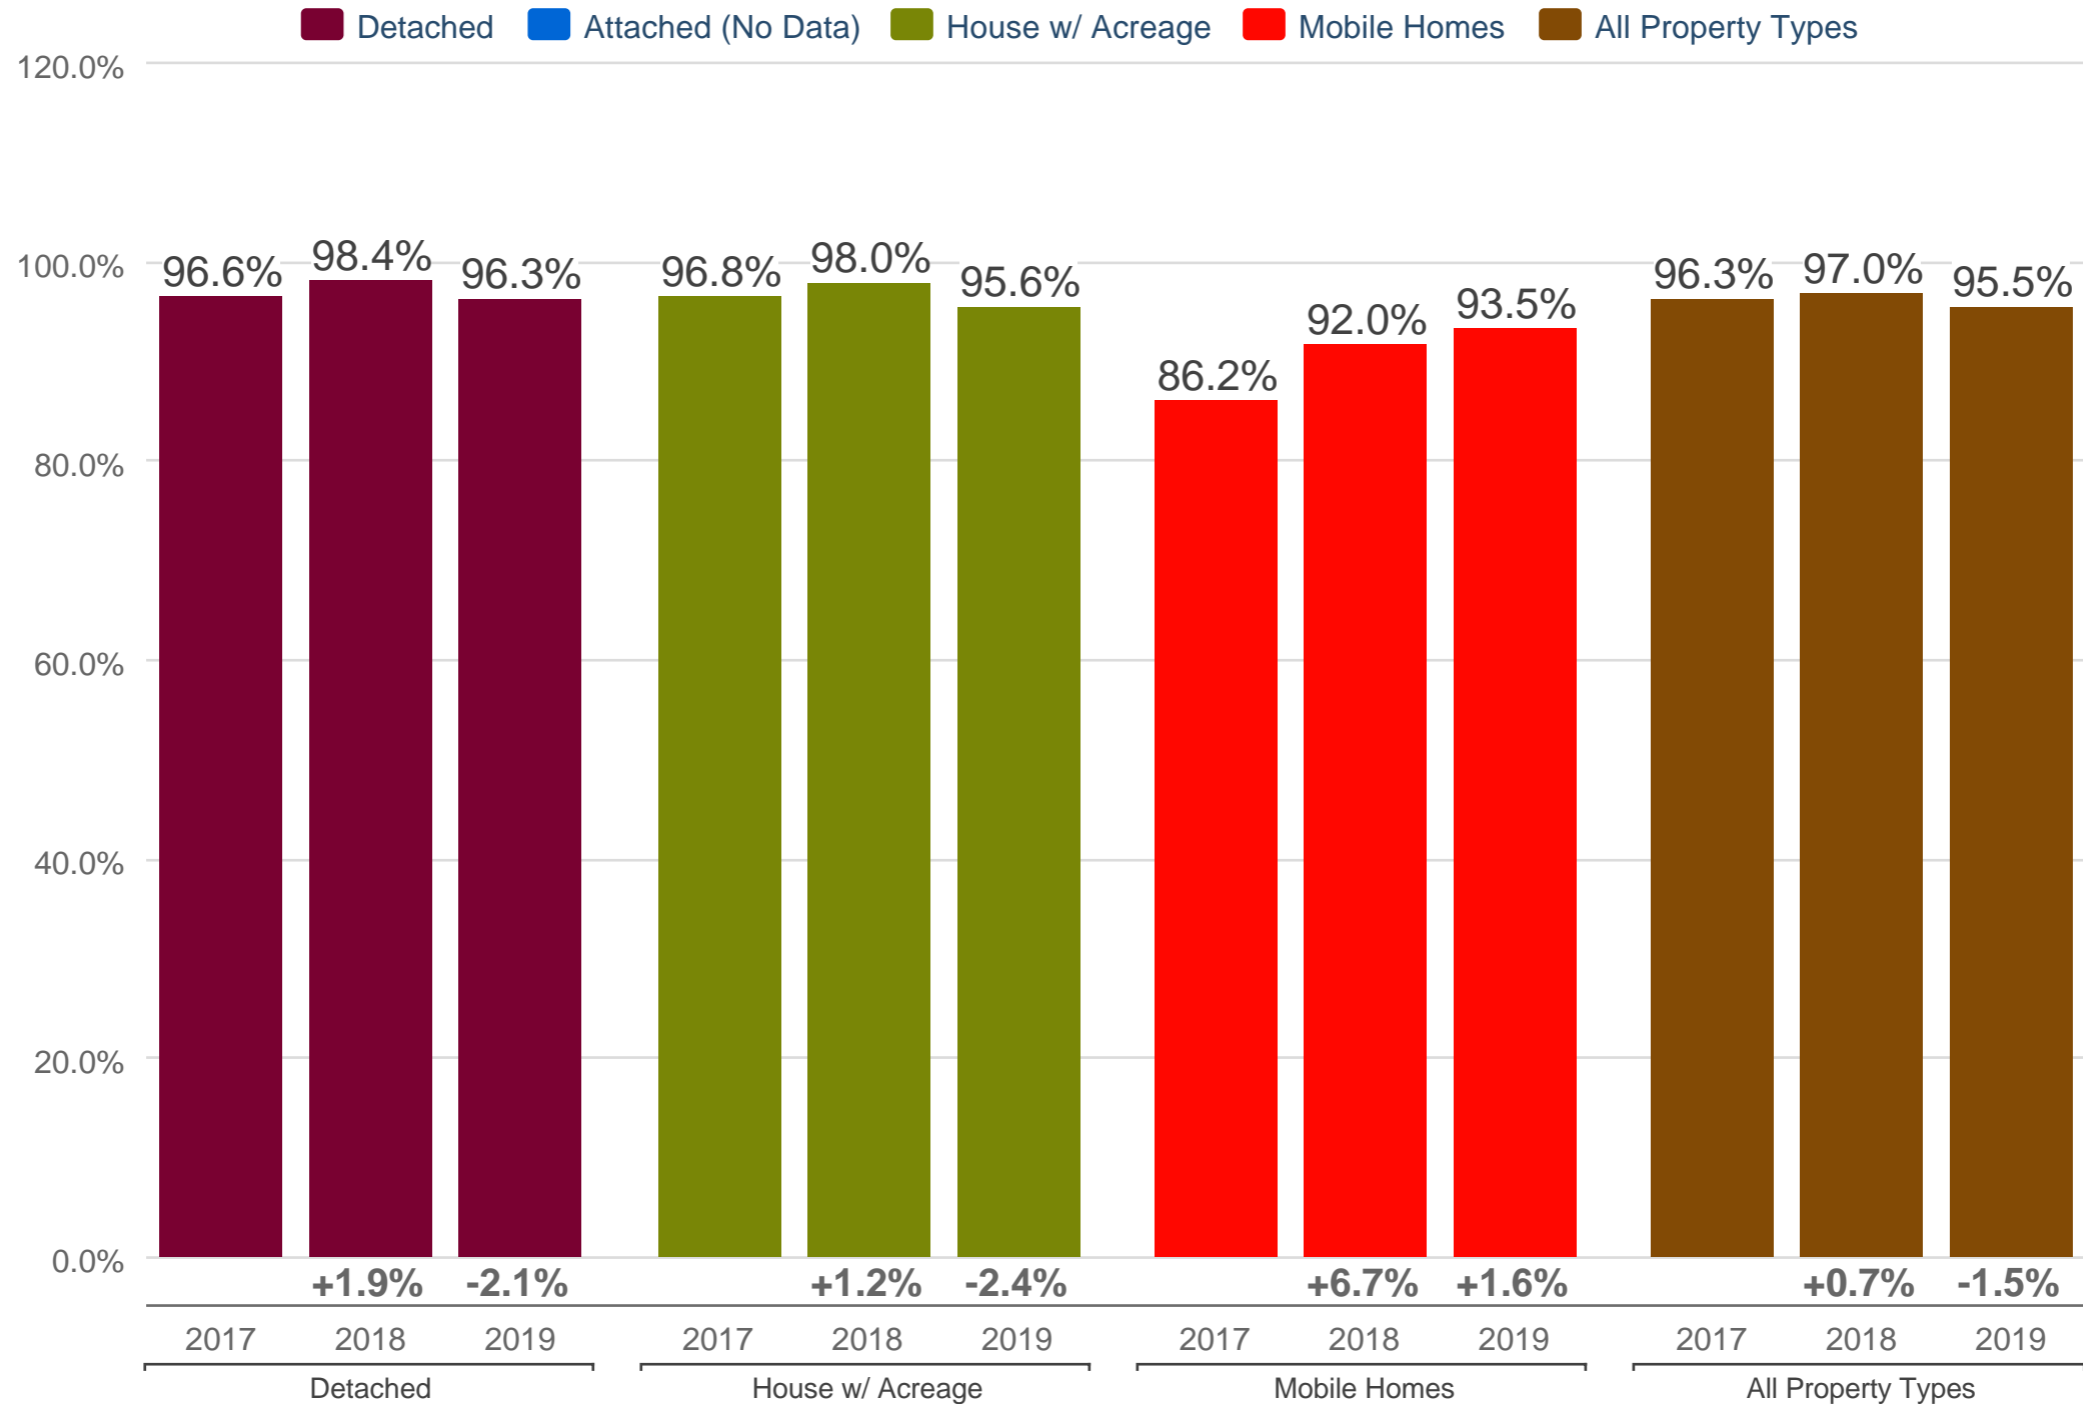

Kevin Anderson

Real Estate Agent - 2 Percent Realty Experts

2% Total Commission

Cell: 250-981-8182

kevin@sellingpg.com

www.sellingpg.com

October Median Percent of Original Price - By Property Type

N75 - PG City South East (Zone 75)

Each data point is 12 months of activity. Data is from November 12, 2019.