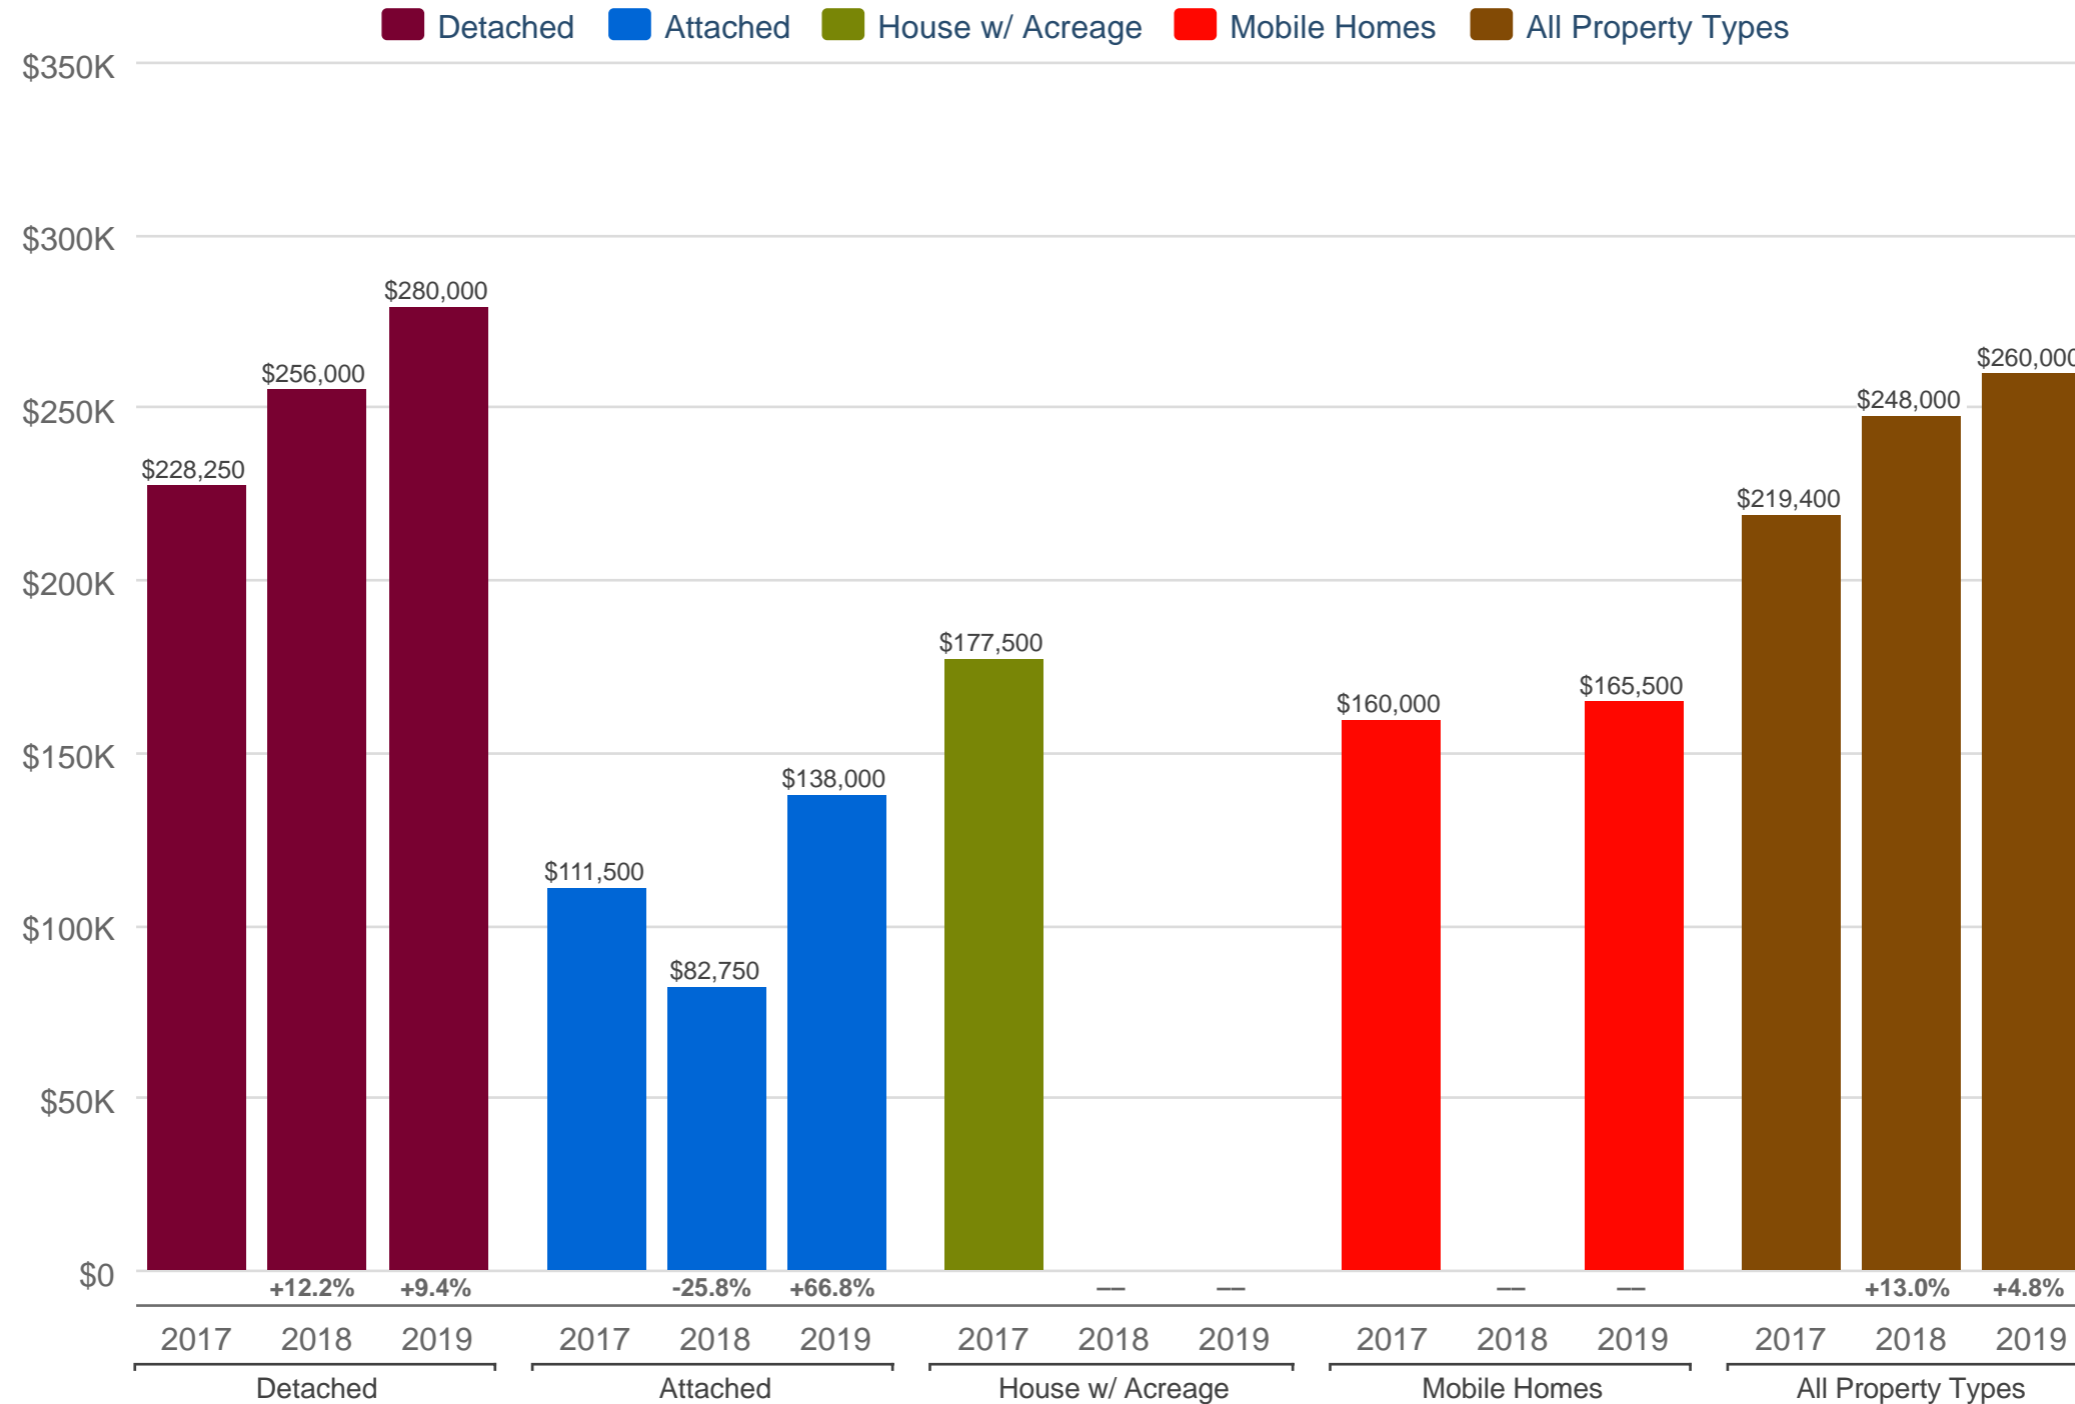

Kevin Anderson

Real Estate Agent - 2 Percent Realty Experts

2% Total Commission

Cell: 250-981-8182

kevin@sellingpg.com

www.sellingpg.com

October Median Sales Price - By Property Type

N72 - PG City Central (Zone 72)

Each data point is 12 months of activity. Data is from November 20, 2019.