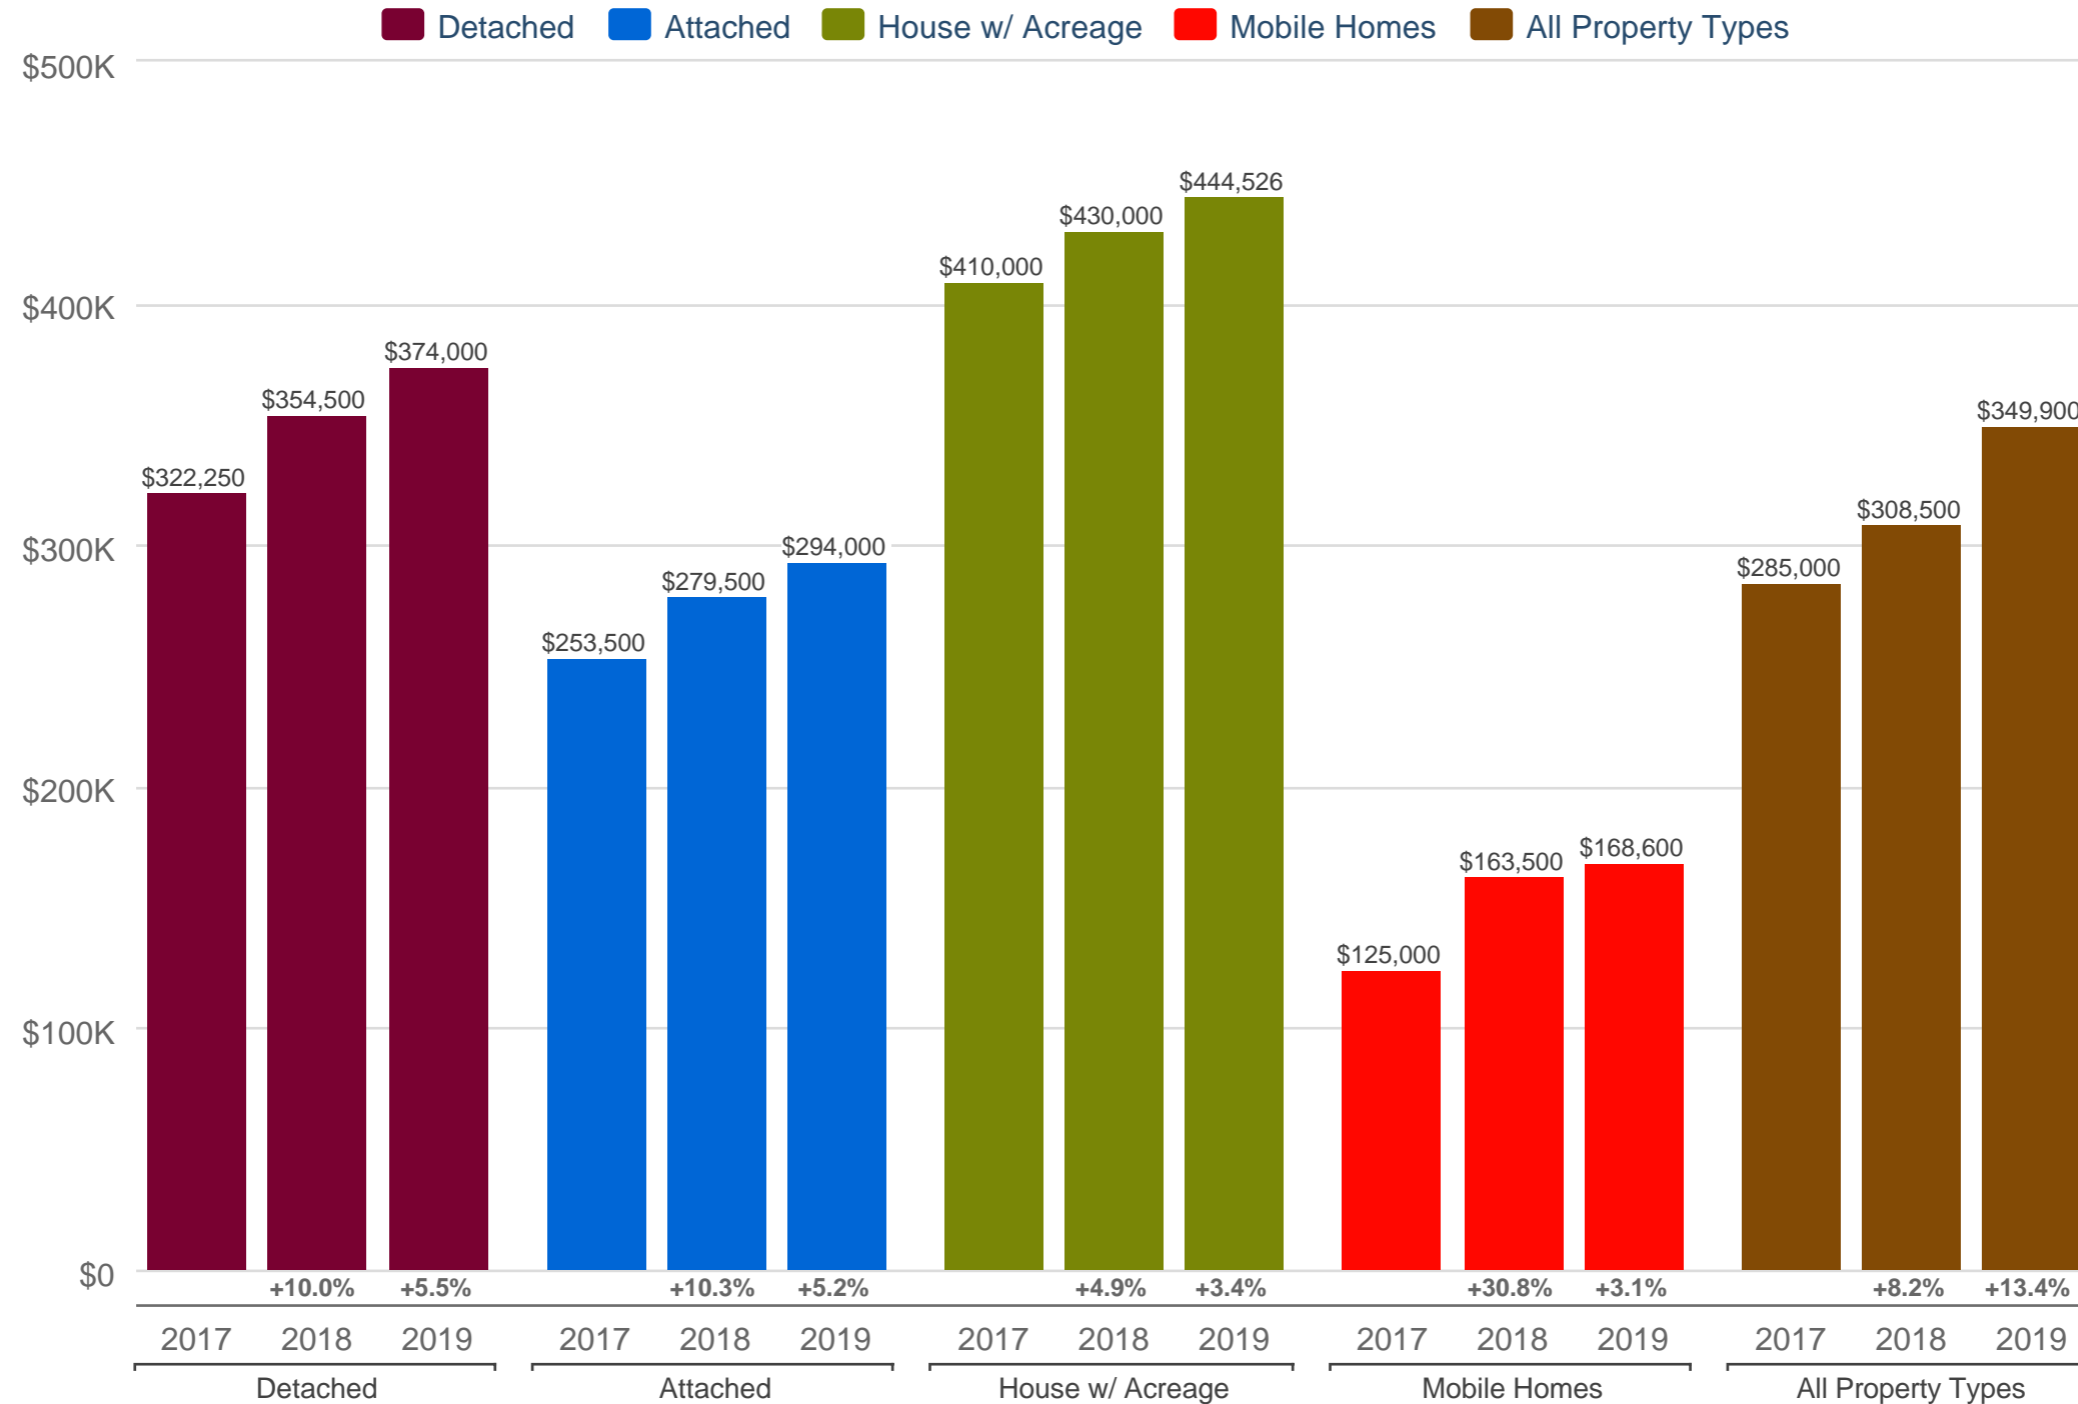

Kevin Anderson

Real Estate Agent - 2 Percent Realty Experts

2% Total Commission

Cell: 250-981-8182

kevin@sellingpg.com

www.sellingpg.com

October Median Sales Price - By Property Type

N73 - PG City North (Zone 73)

Each data point is 12 months of activity. Data is from November 20, 2019.