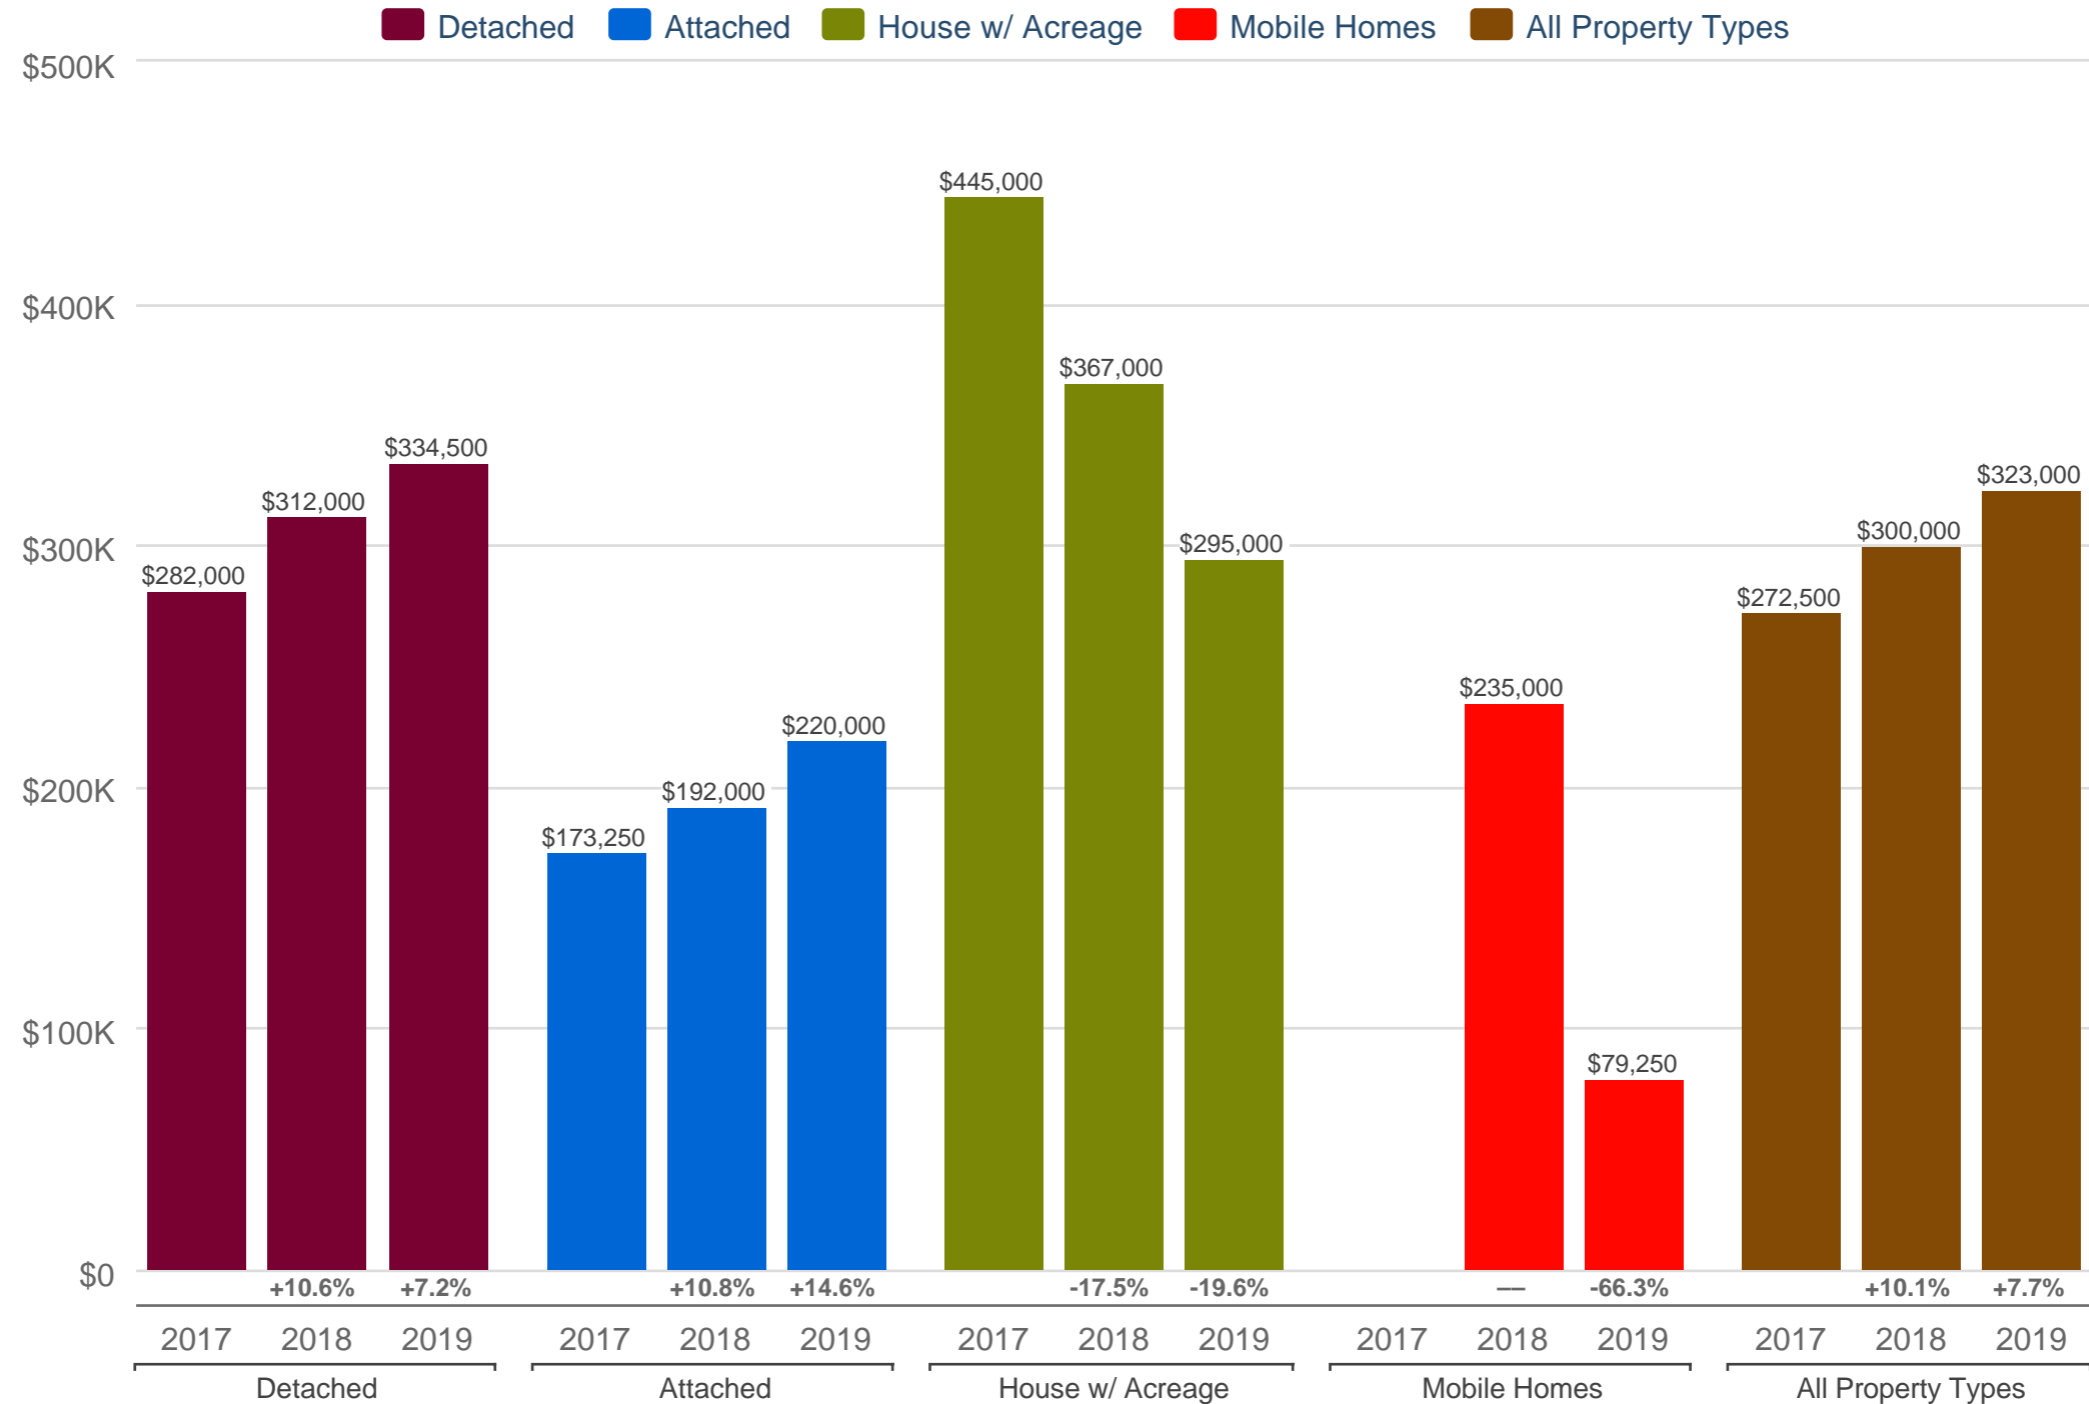

Kevin Anderson

Real Estate Agent - 2 Percent Realty Experts

2% Total Commission

Cell: 250-981-8182

kevin@sellingpg.com

www.sellingpg.com

October Median Sales Price - By Property Type

N71 - PG City West (Zone 71)

Each data point is 12 months of activity. Data is from November 20, 2019.