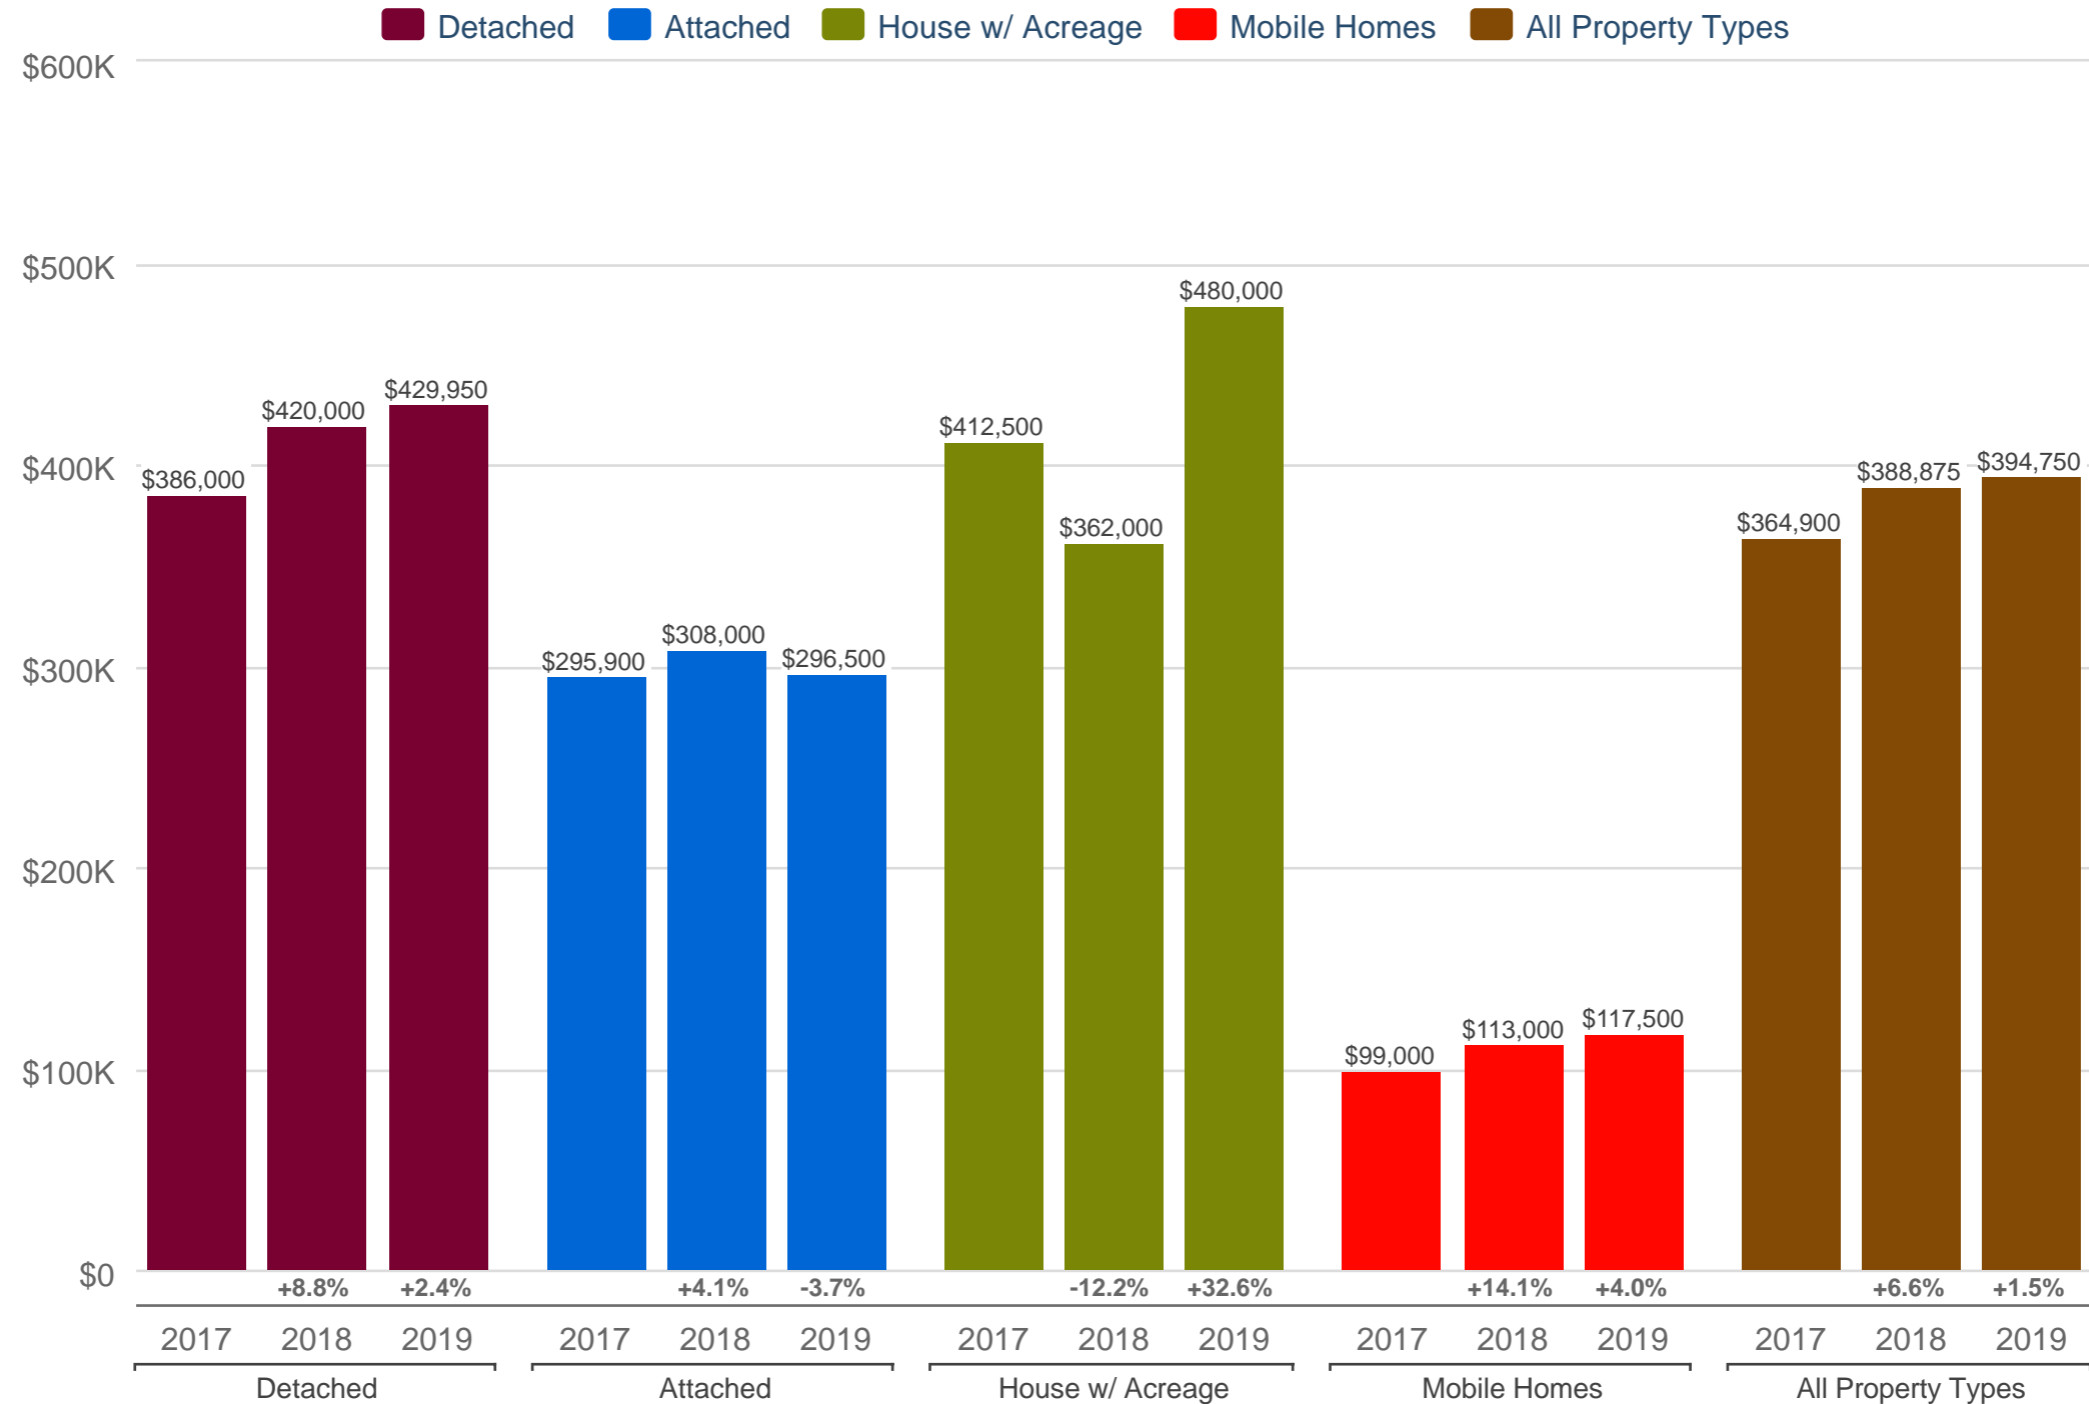

Kevin Anderson

Real Estate Agent - 2 Percent Realty Experts

2% Total Commission

Cell: 250-981-8182

kevin@sellingpg.com

www.sellingpg.com

October Median Sales Price - By Property Type

N74 - PG City South (Zone 74)

Each data point is 12 months of activity. Data is from November 12, 2019.