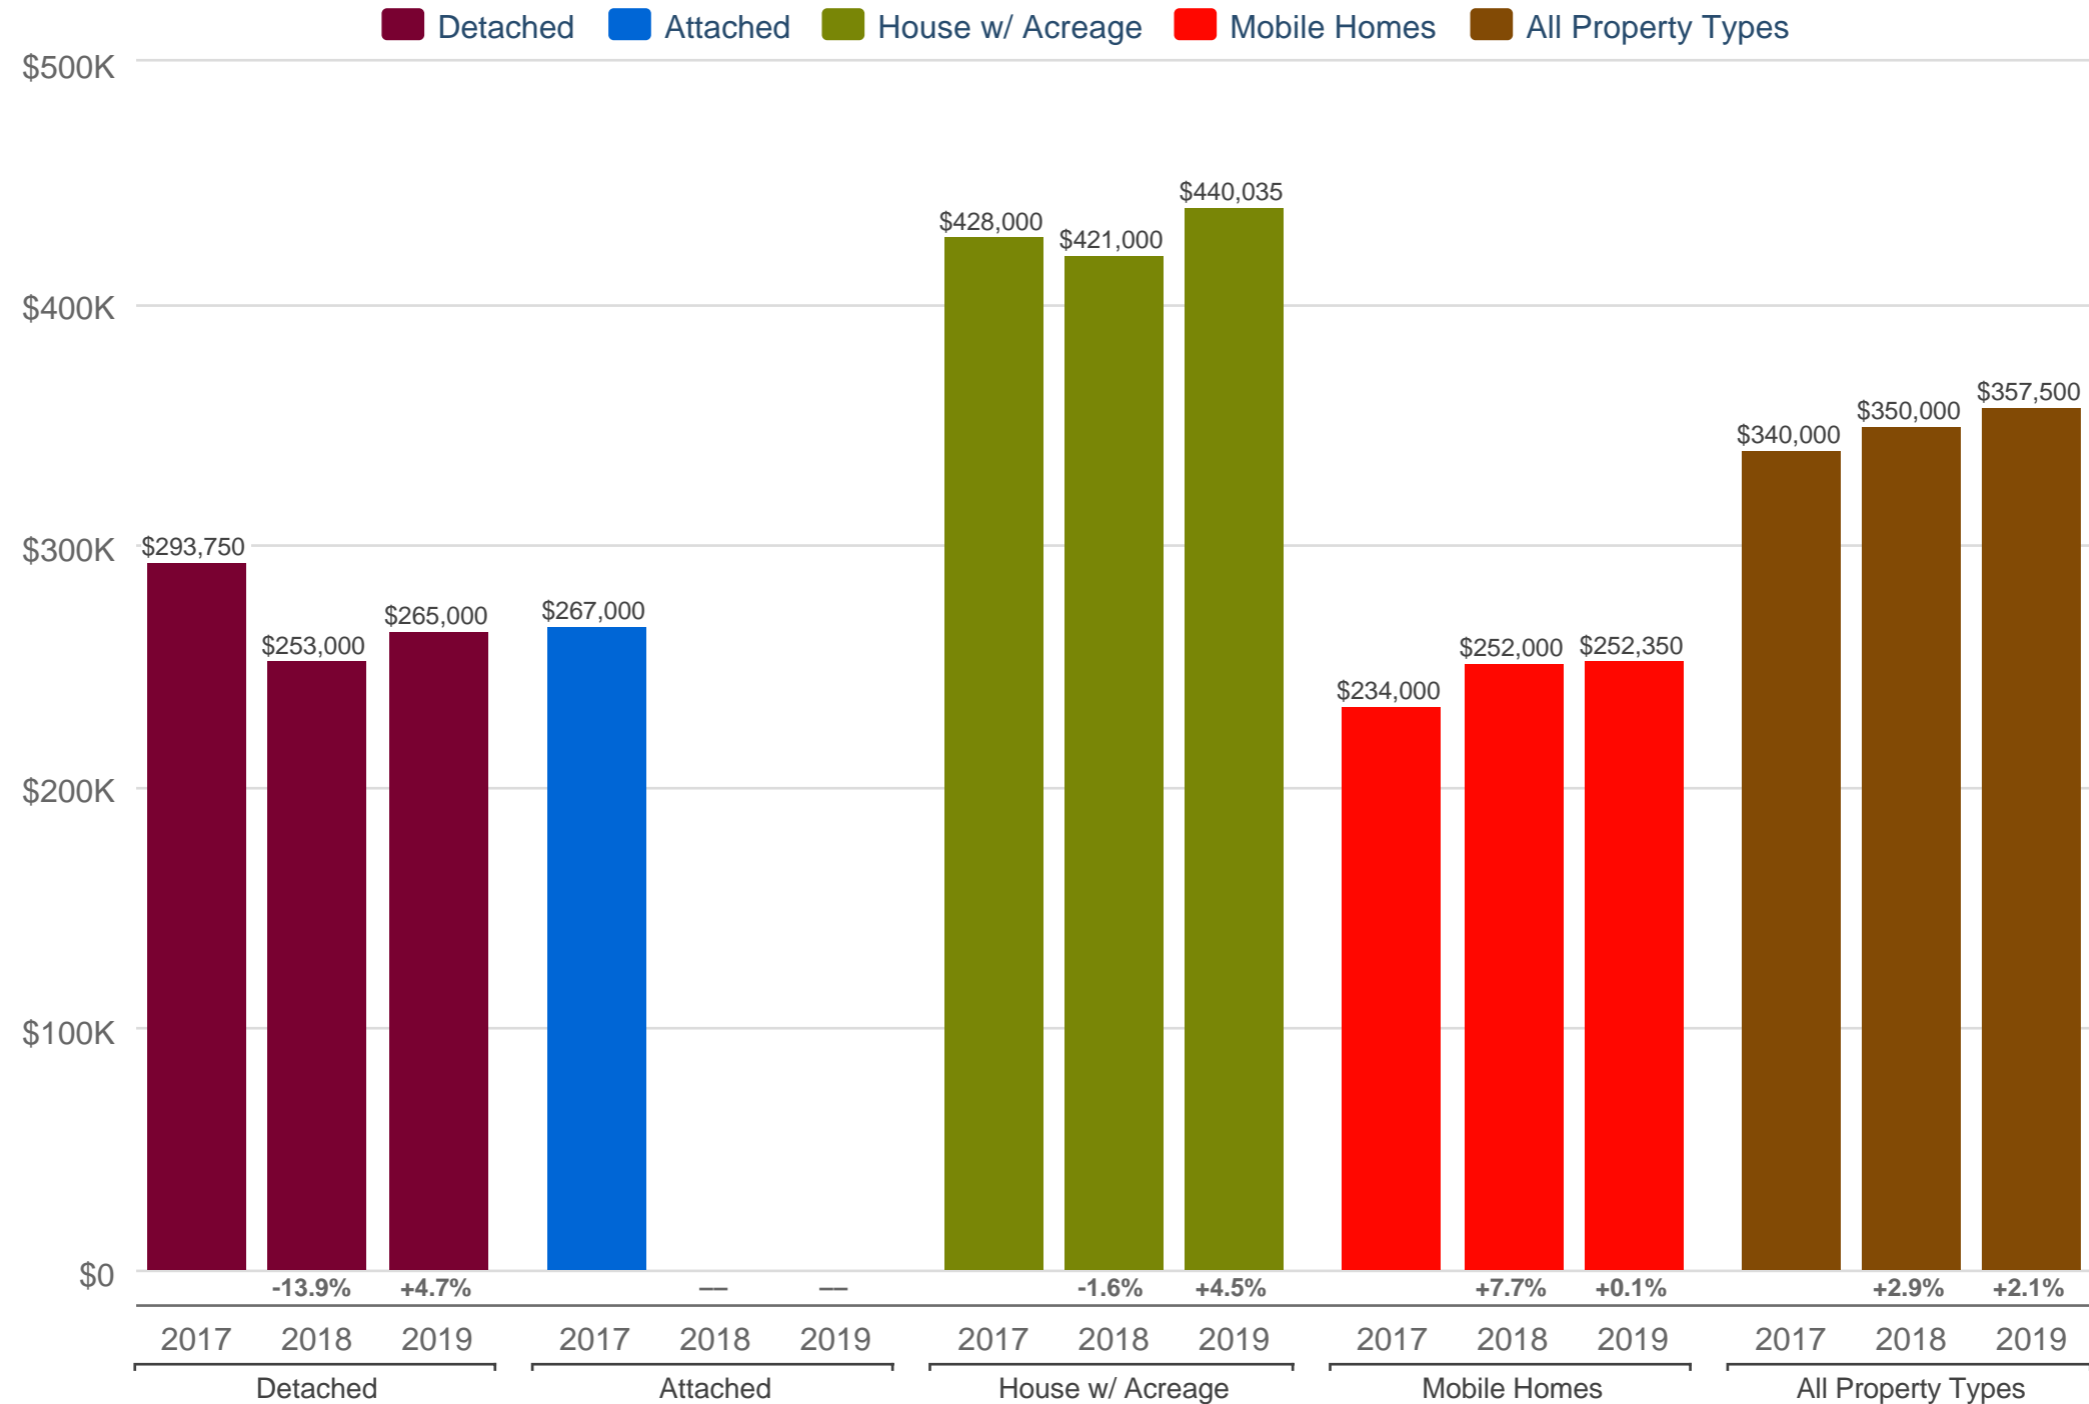

Kevin Anderson

Real Estate Agent - 2 Percent Realty Experts

2% Total Commission

Cell: 250-981-8182

kevin@sellingpg.com

www.sellingpg.com

October Median Sales Price - By Property Type

N - PG Rural Areas

Each data point is 12 months of activity. Data is from November 20, 2019.