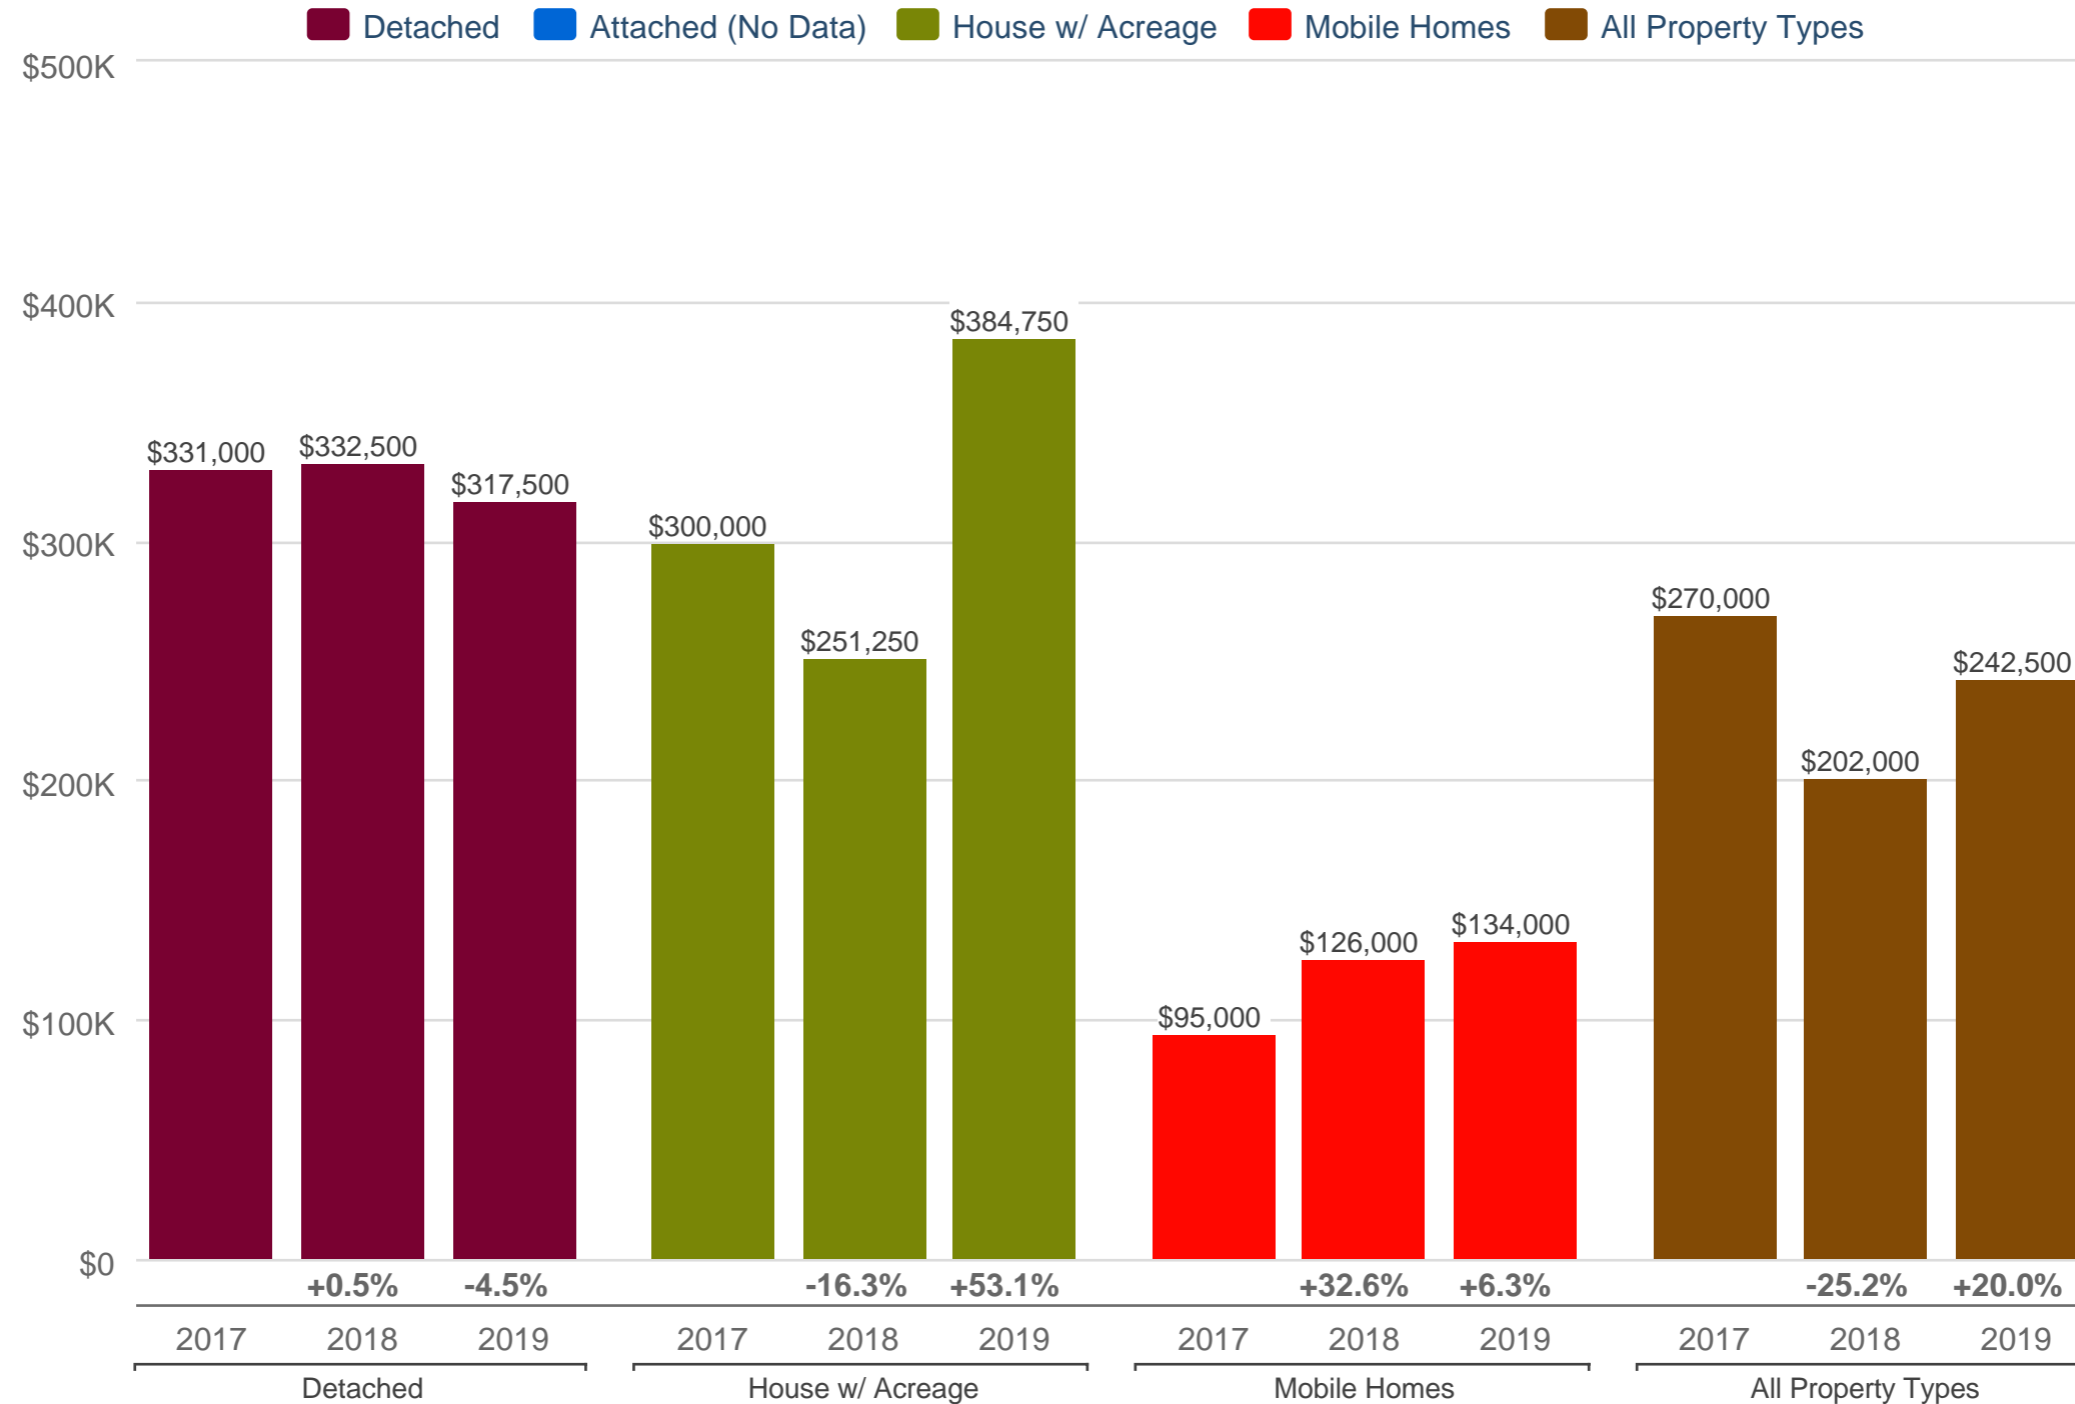

**Kevin Anderson**

Real Estate Agent - 2 Percent Realty Experts

2% Total Commission

Cell: 250-981-8182

[kevin@sellingpg.com](mailto:kevin@sellingpg.com)

[www.sellingpg.com](http://www.sellingpg.com)

### October Median Sales Price - By Property Type

N75 - PG City South East (Zone 75)

Each data point is 12 months of activity. Data is from November 12, 2019.