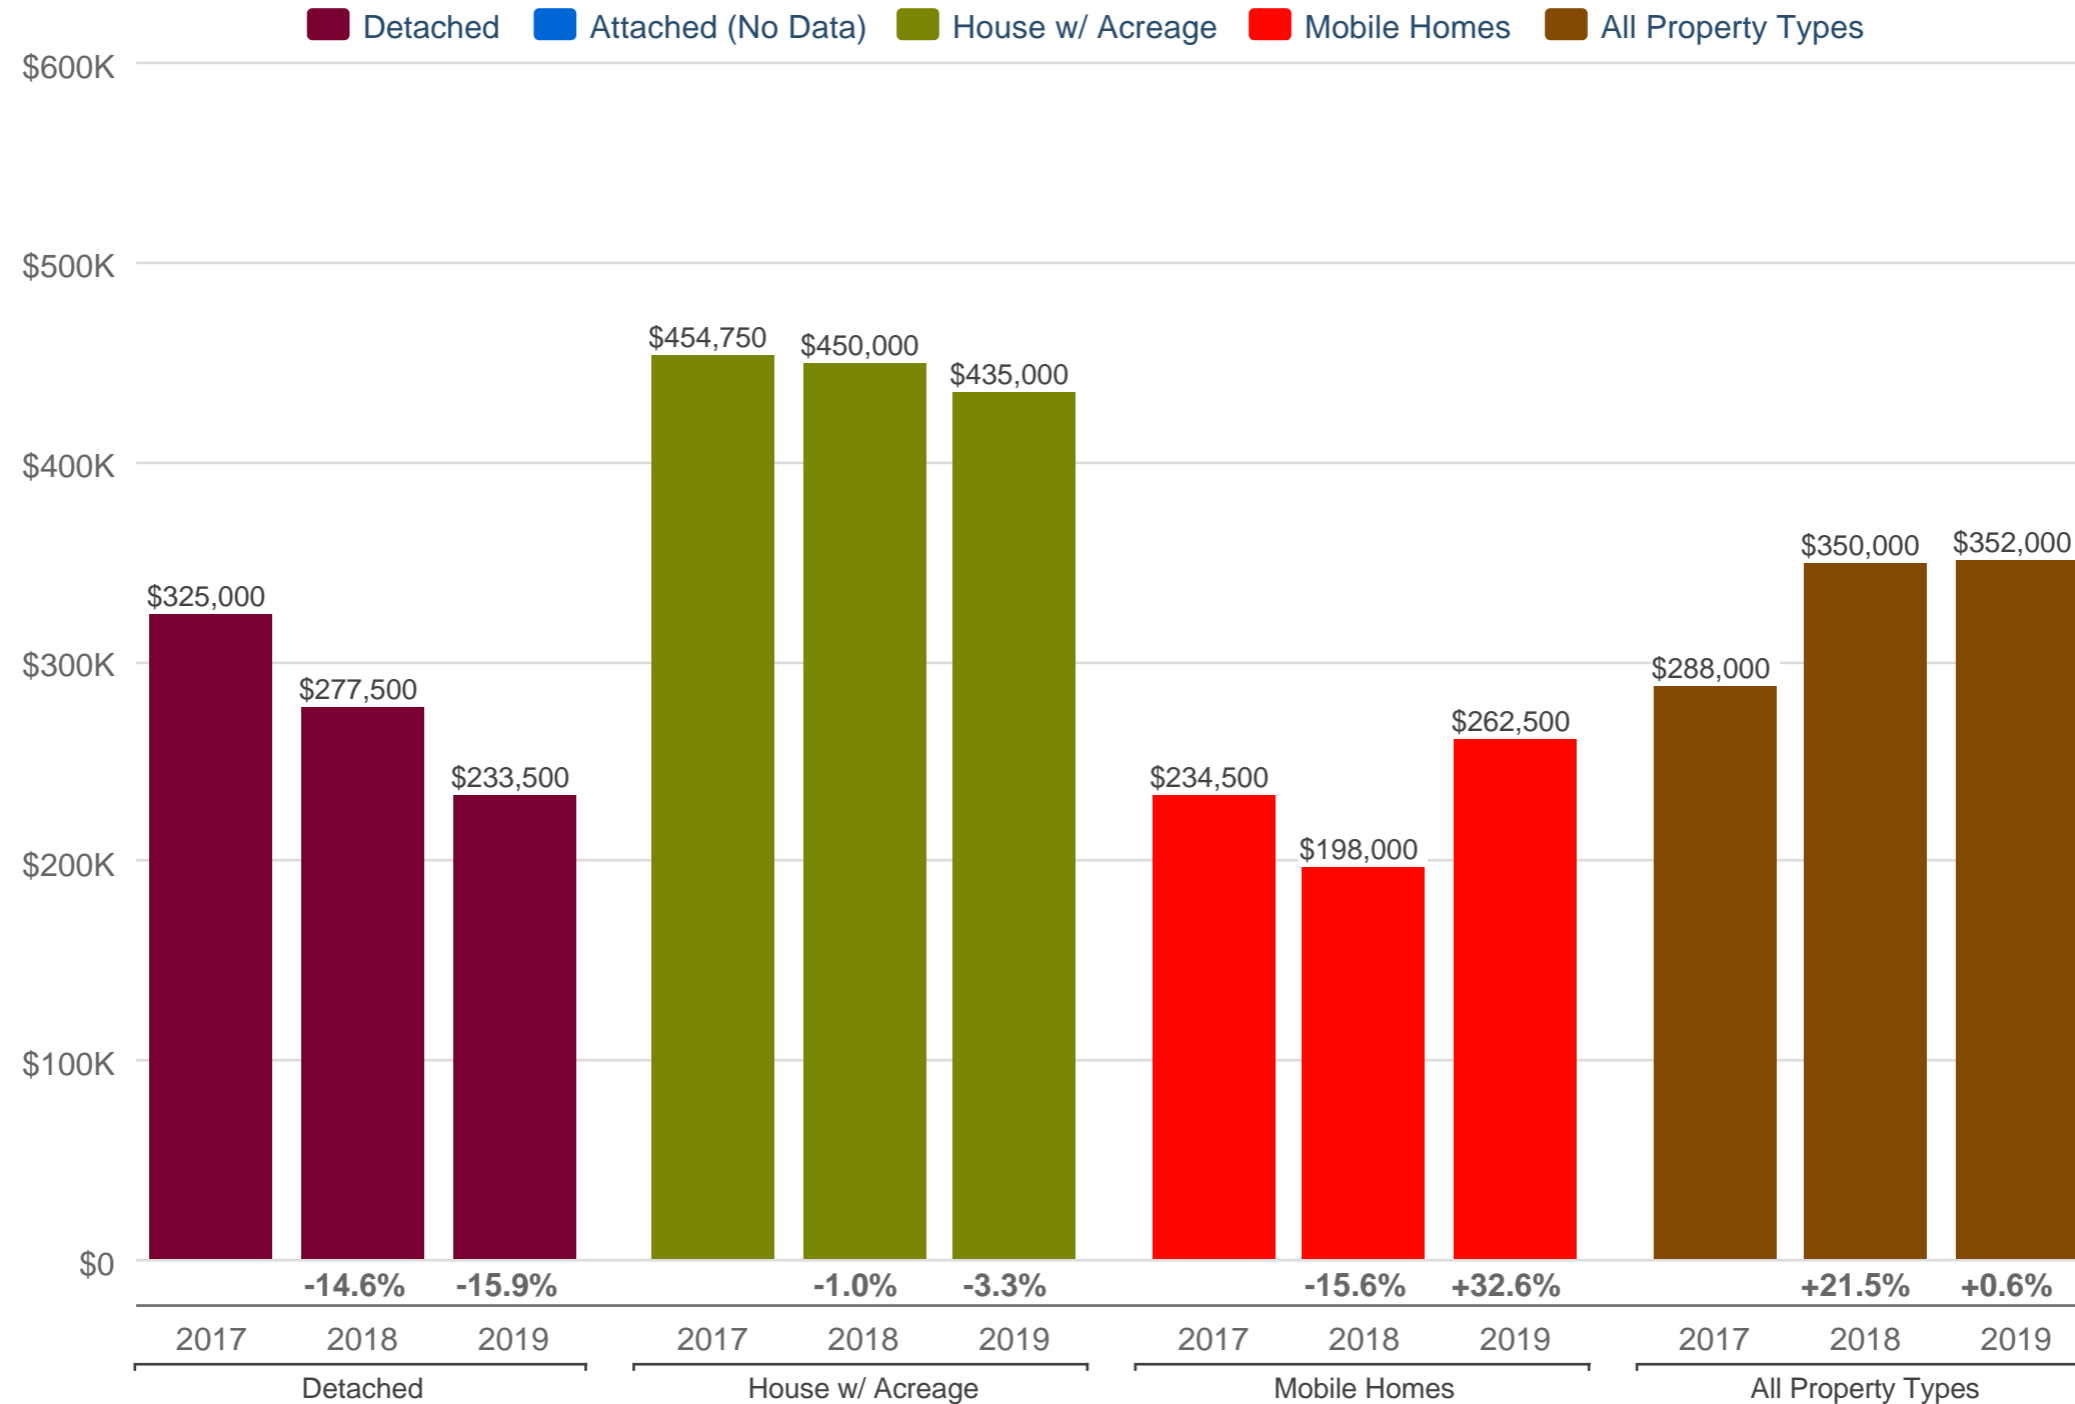

Kevin Anderson

Real Estate Agent - 2 Percent Realty Experts

2% Total Commission

Cell: 250-981-8182

kevin@sellingpg.com

www.sellingpg.com

October Median Sales Price - By Property Type

N76 - PG Rural North (Zone 76)

Each data point is 12 months of activity. Data is from November 12, 2019.