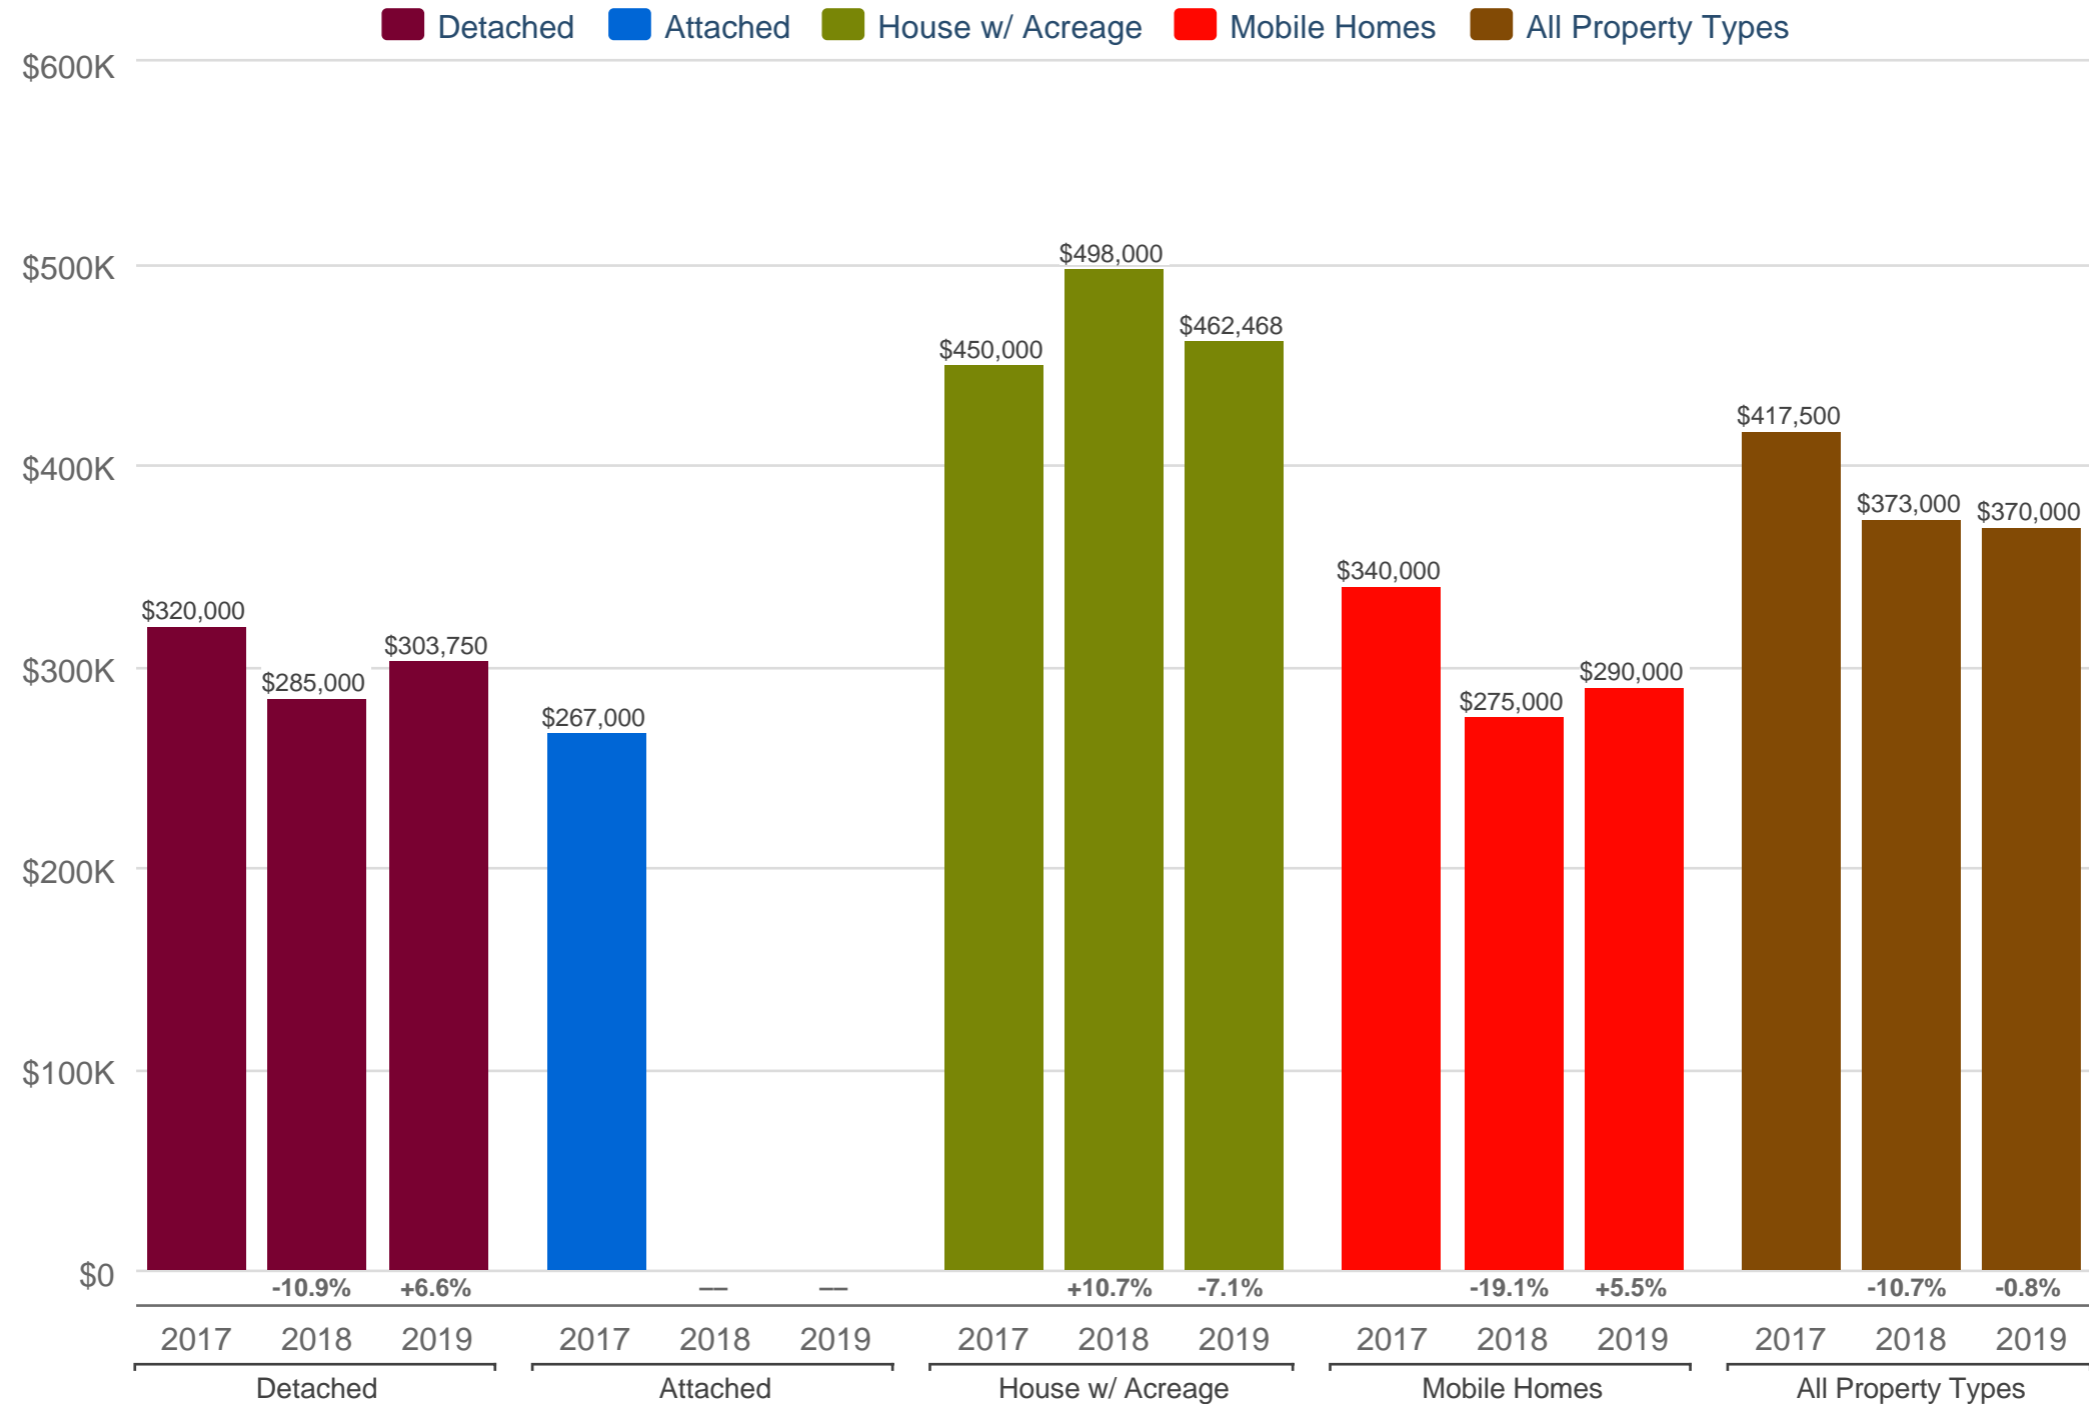

Kevin Anderson

Real Estate Agent - 2 Percent Realty Experts

2% Total Commission

Cell: 250-981-8182

kevin@sellingpg.com

www.sellingpg.com

October Median Sales Price - By Property Type

N77 - PG Rural West (Zone 77)

Each data point is 12 months of activity. Data is from November 20, 2019.