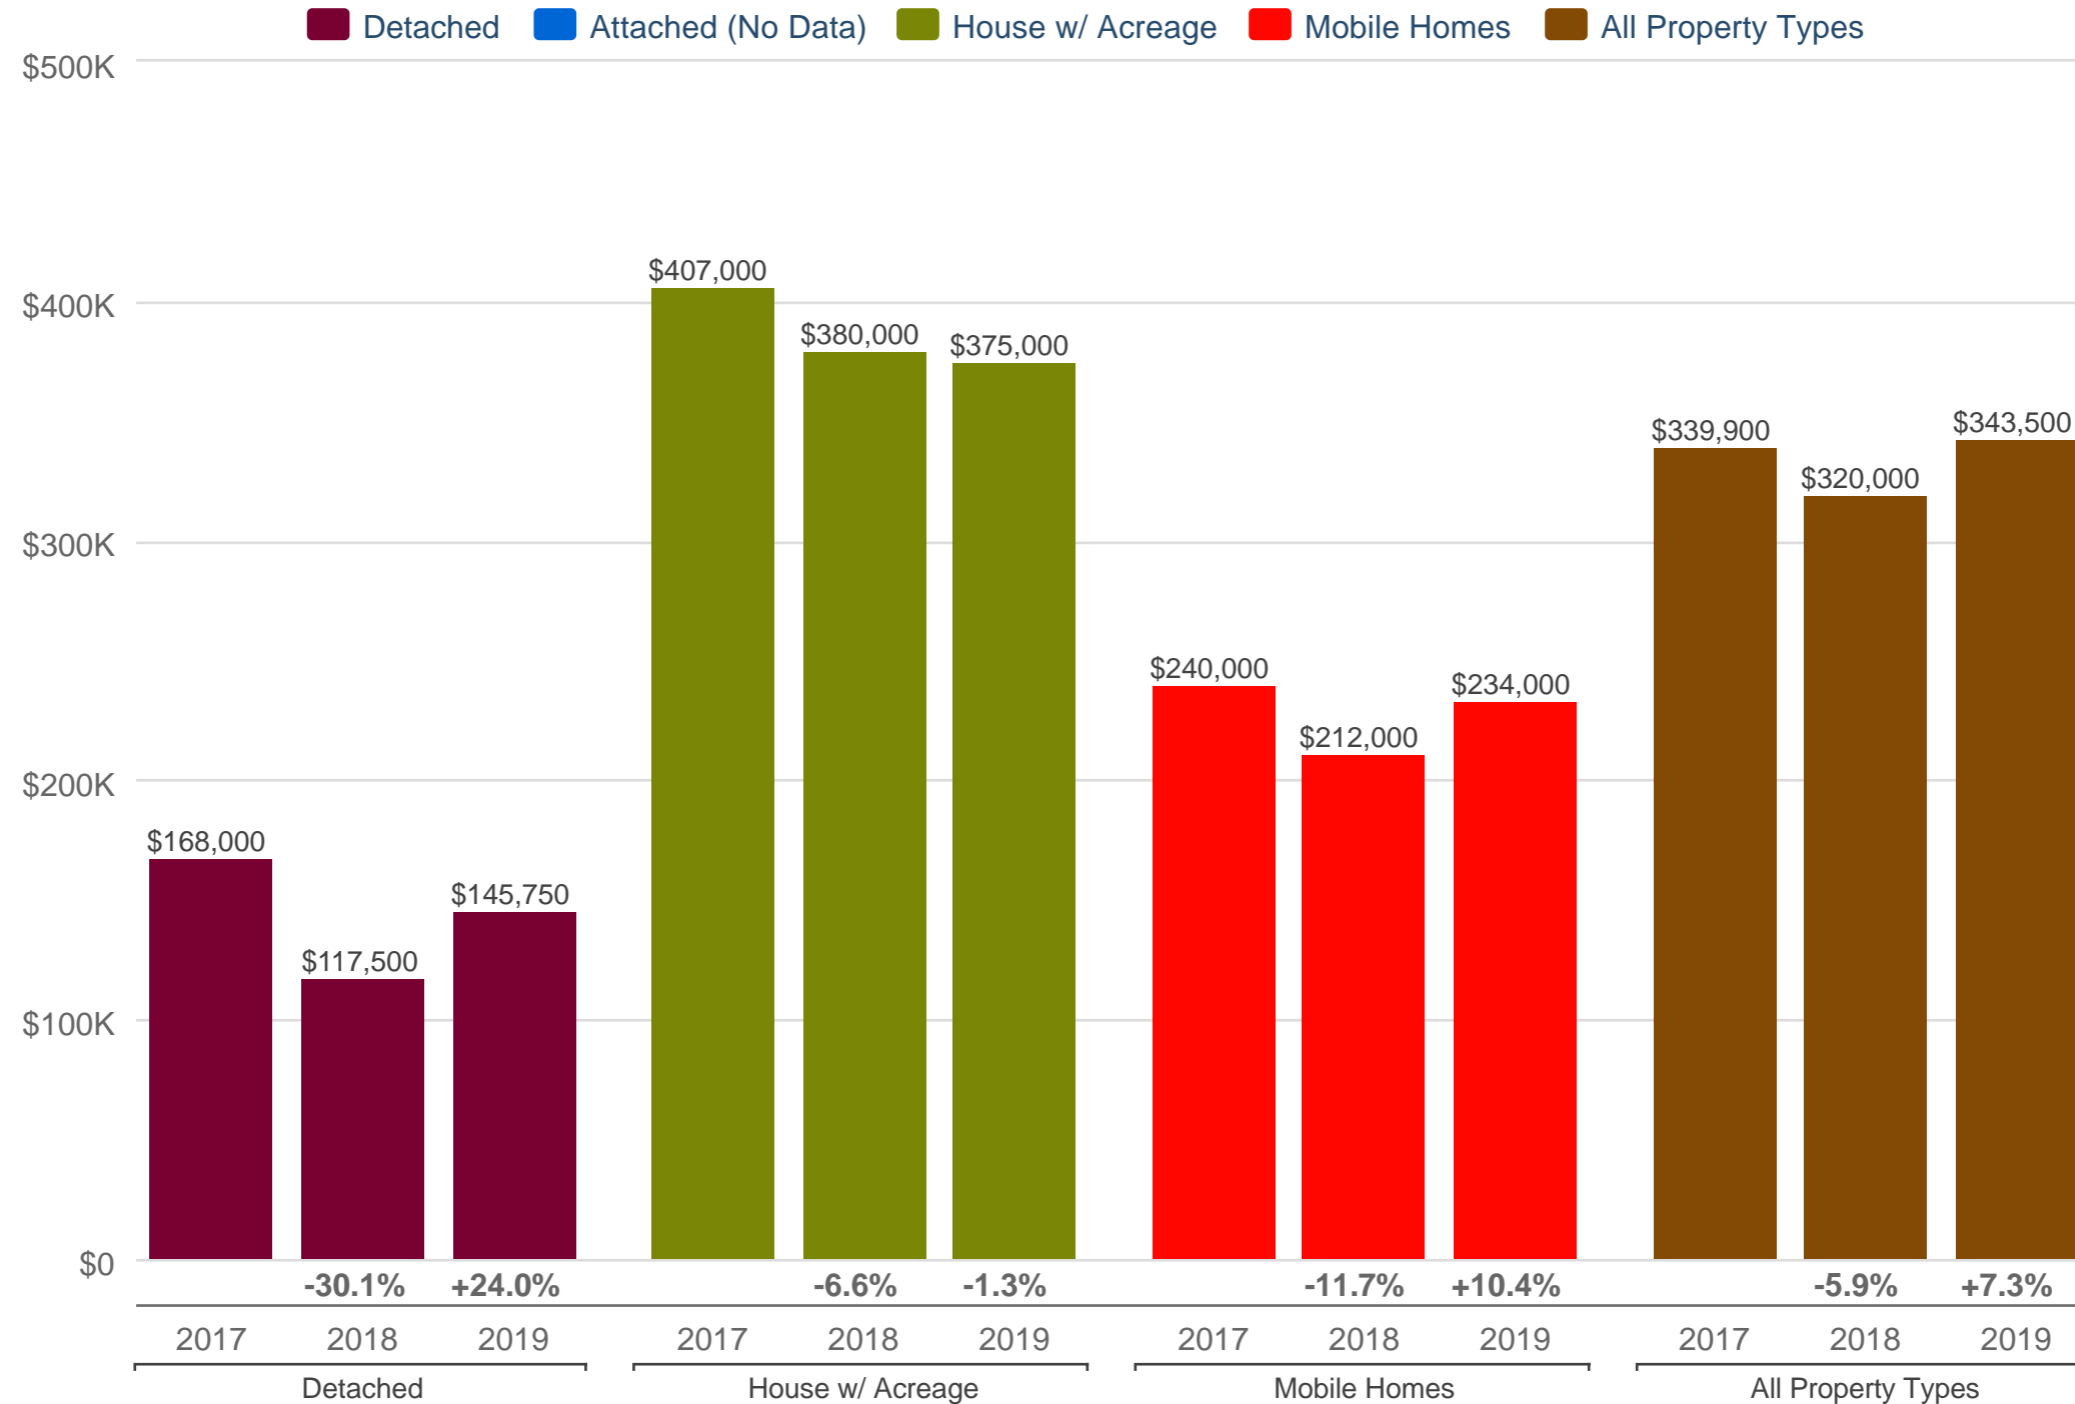

Kevin Anderson

Real Estate Agent - 2 Percent Realty Experts

2% Total Commission

Cell: 250-981-8182

kevin@sellingpg.com

www.sellingpg.com

October Median Sales Price - By Property Type

N78 - PG Rural South (Zone 78)

Each data point is 12 months of activity. Data is from November 20, 2019.