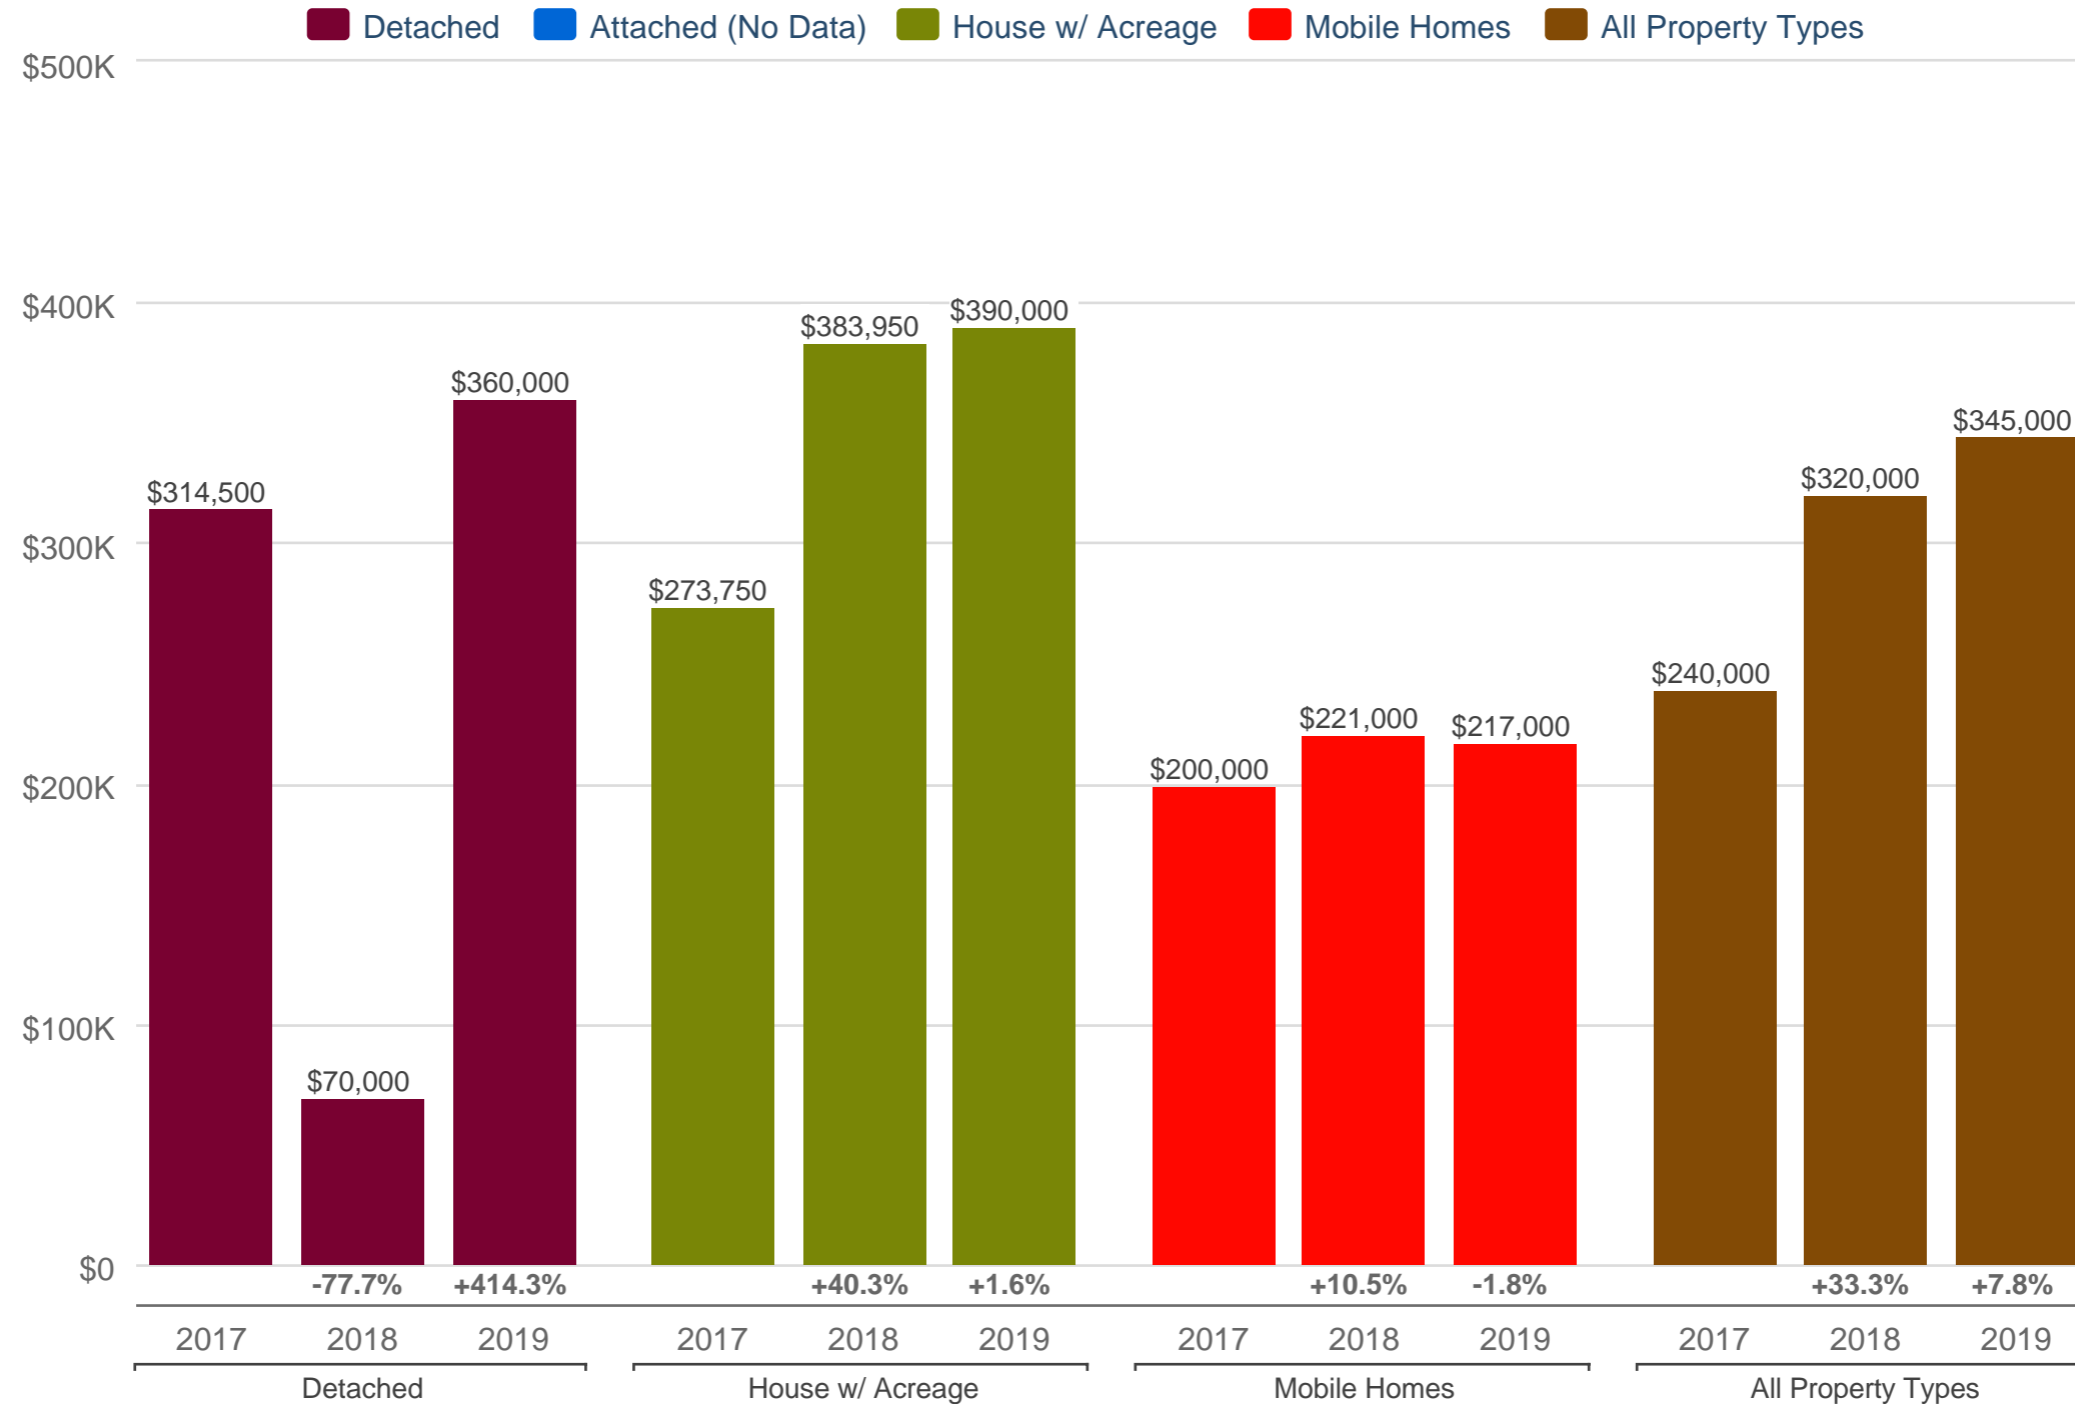

Kevin Anderson

Real Estate Agent - 2 Percent Realty Experts

2% Total Commission

Cell: 250-981-8182

kevin@sellingpg.com

www.sellingpg.com

October Median Sales Price - By Property Type

N80 - PG Rural East (Zone 80)

Each data point is 12 months of activity. Data is from November 20, 2019.