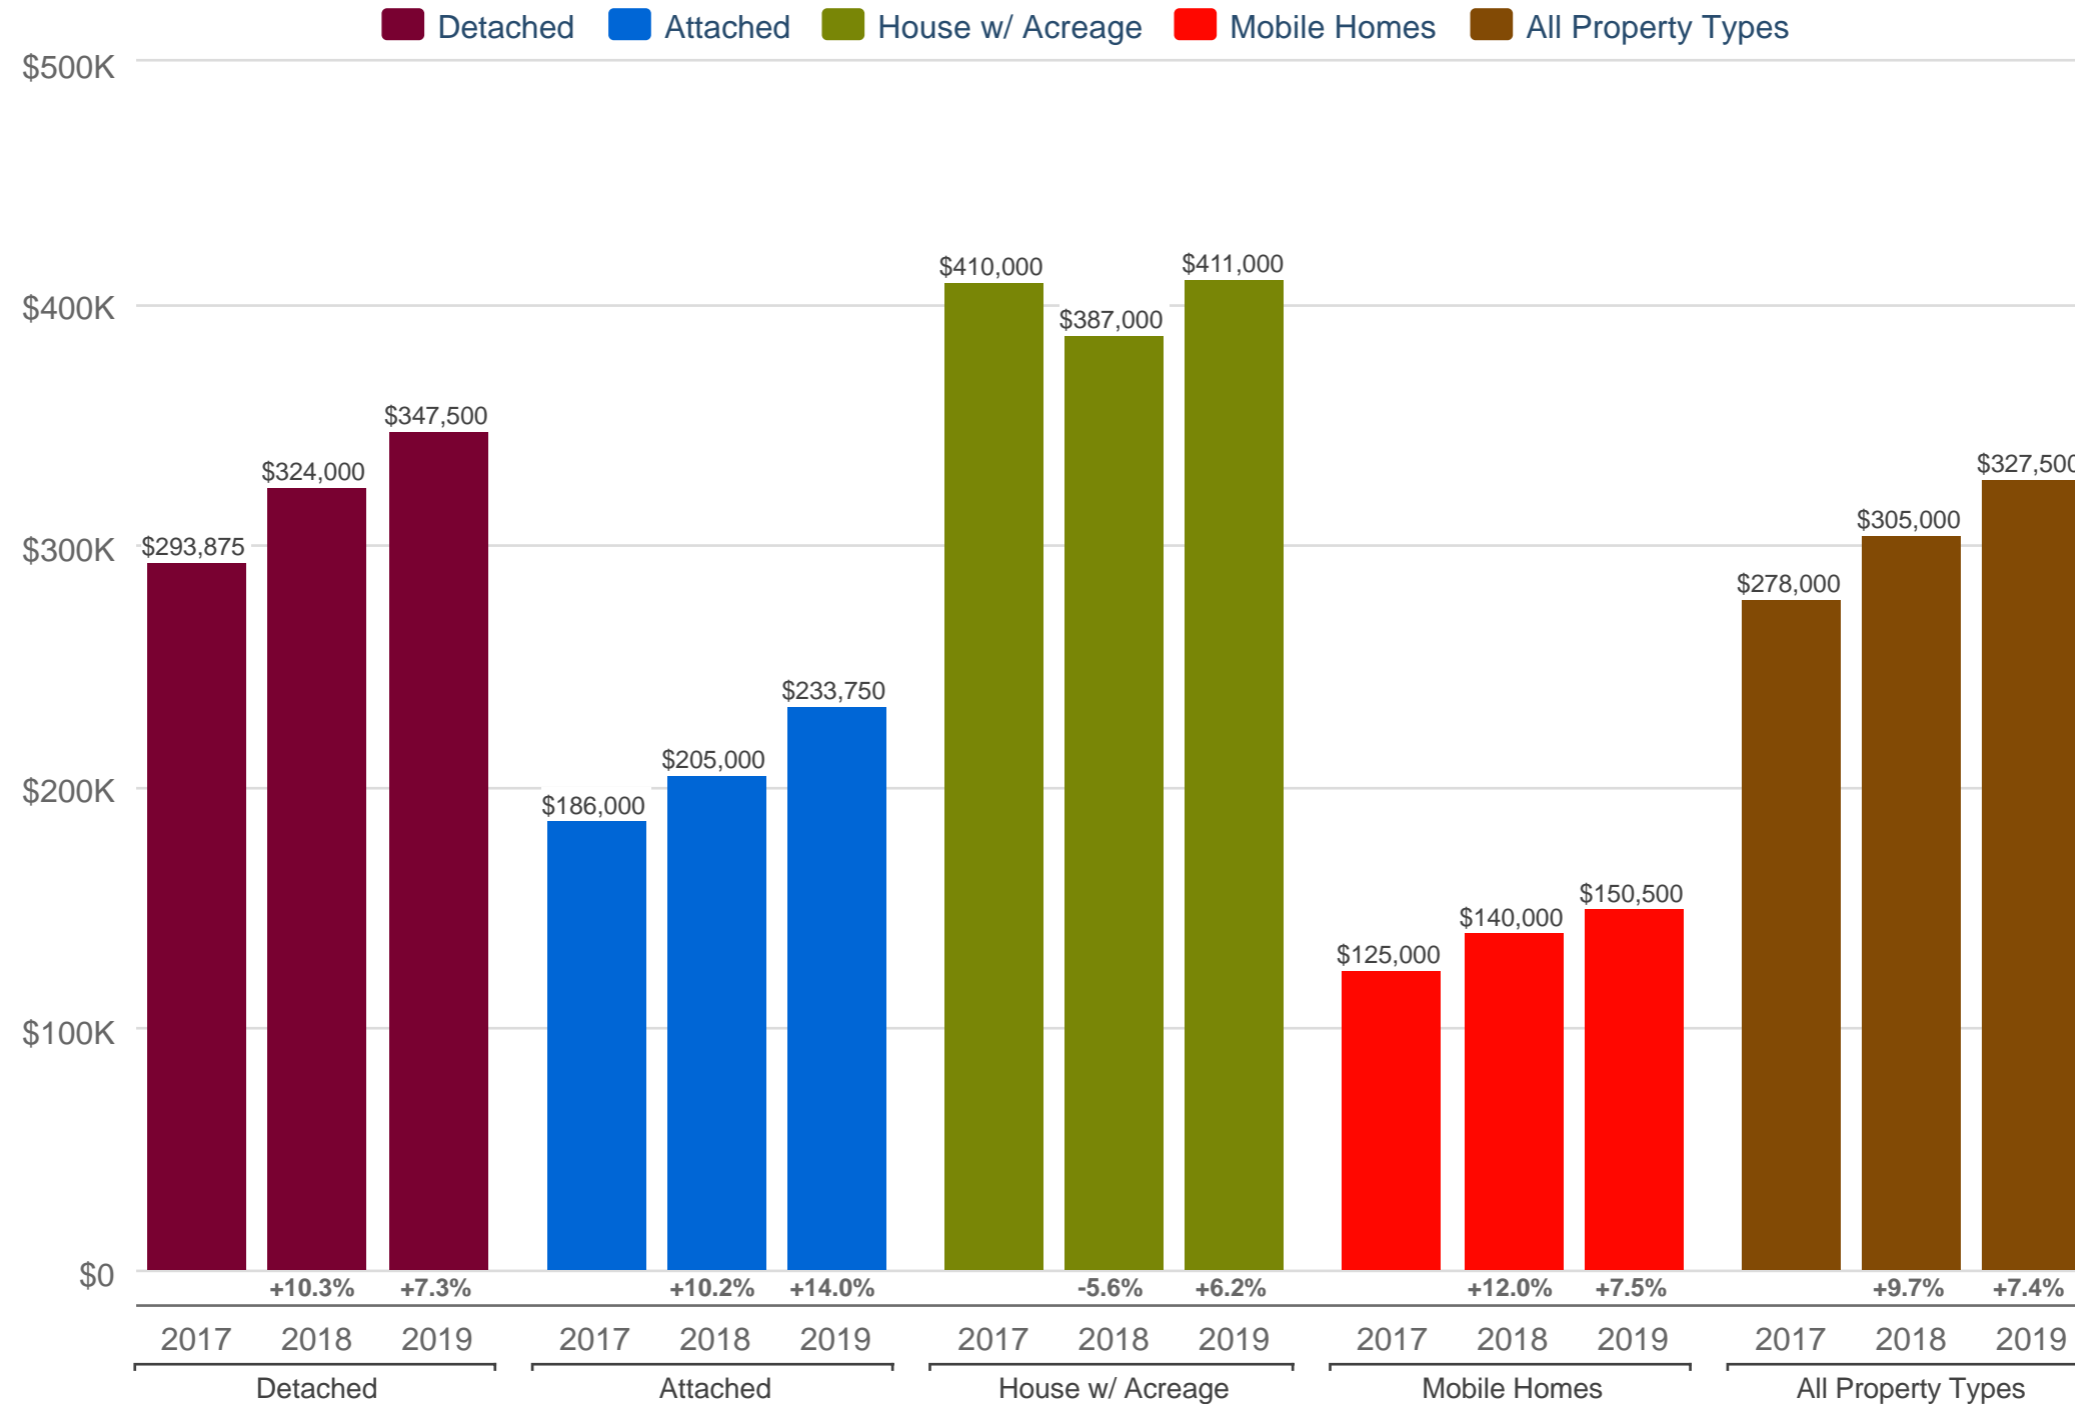

**Kevin Anderson**

Real Estate Agent - 2 Percent Realty Experts

2% Total Commission

Cell: 250-981-8182

[kevin@sellingpg.com](mailto:kevin@sellingpg.com)

[www.sellingpg.com](http://www.sellingpg.com)

### October Median Sales Price - By Property Type

N - PG City Areas

Each data point is 12 months of activity. Data is from November 12, 2019.