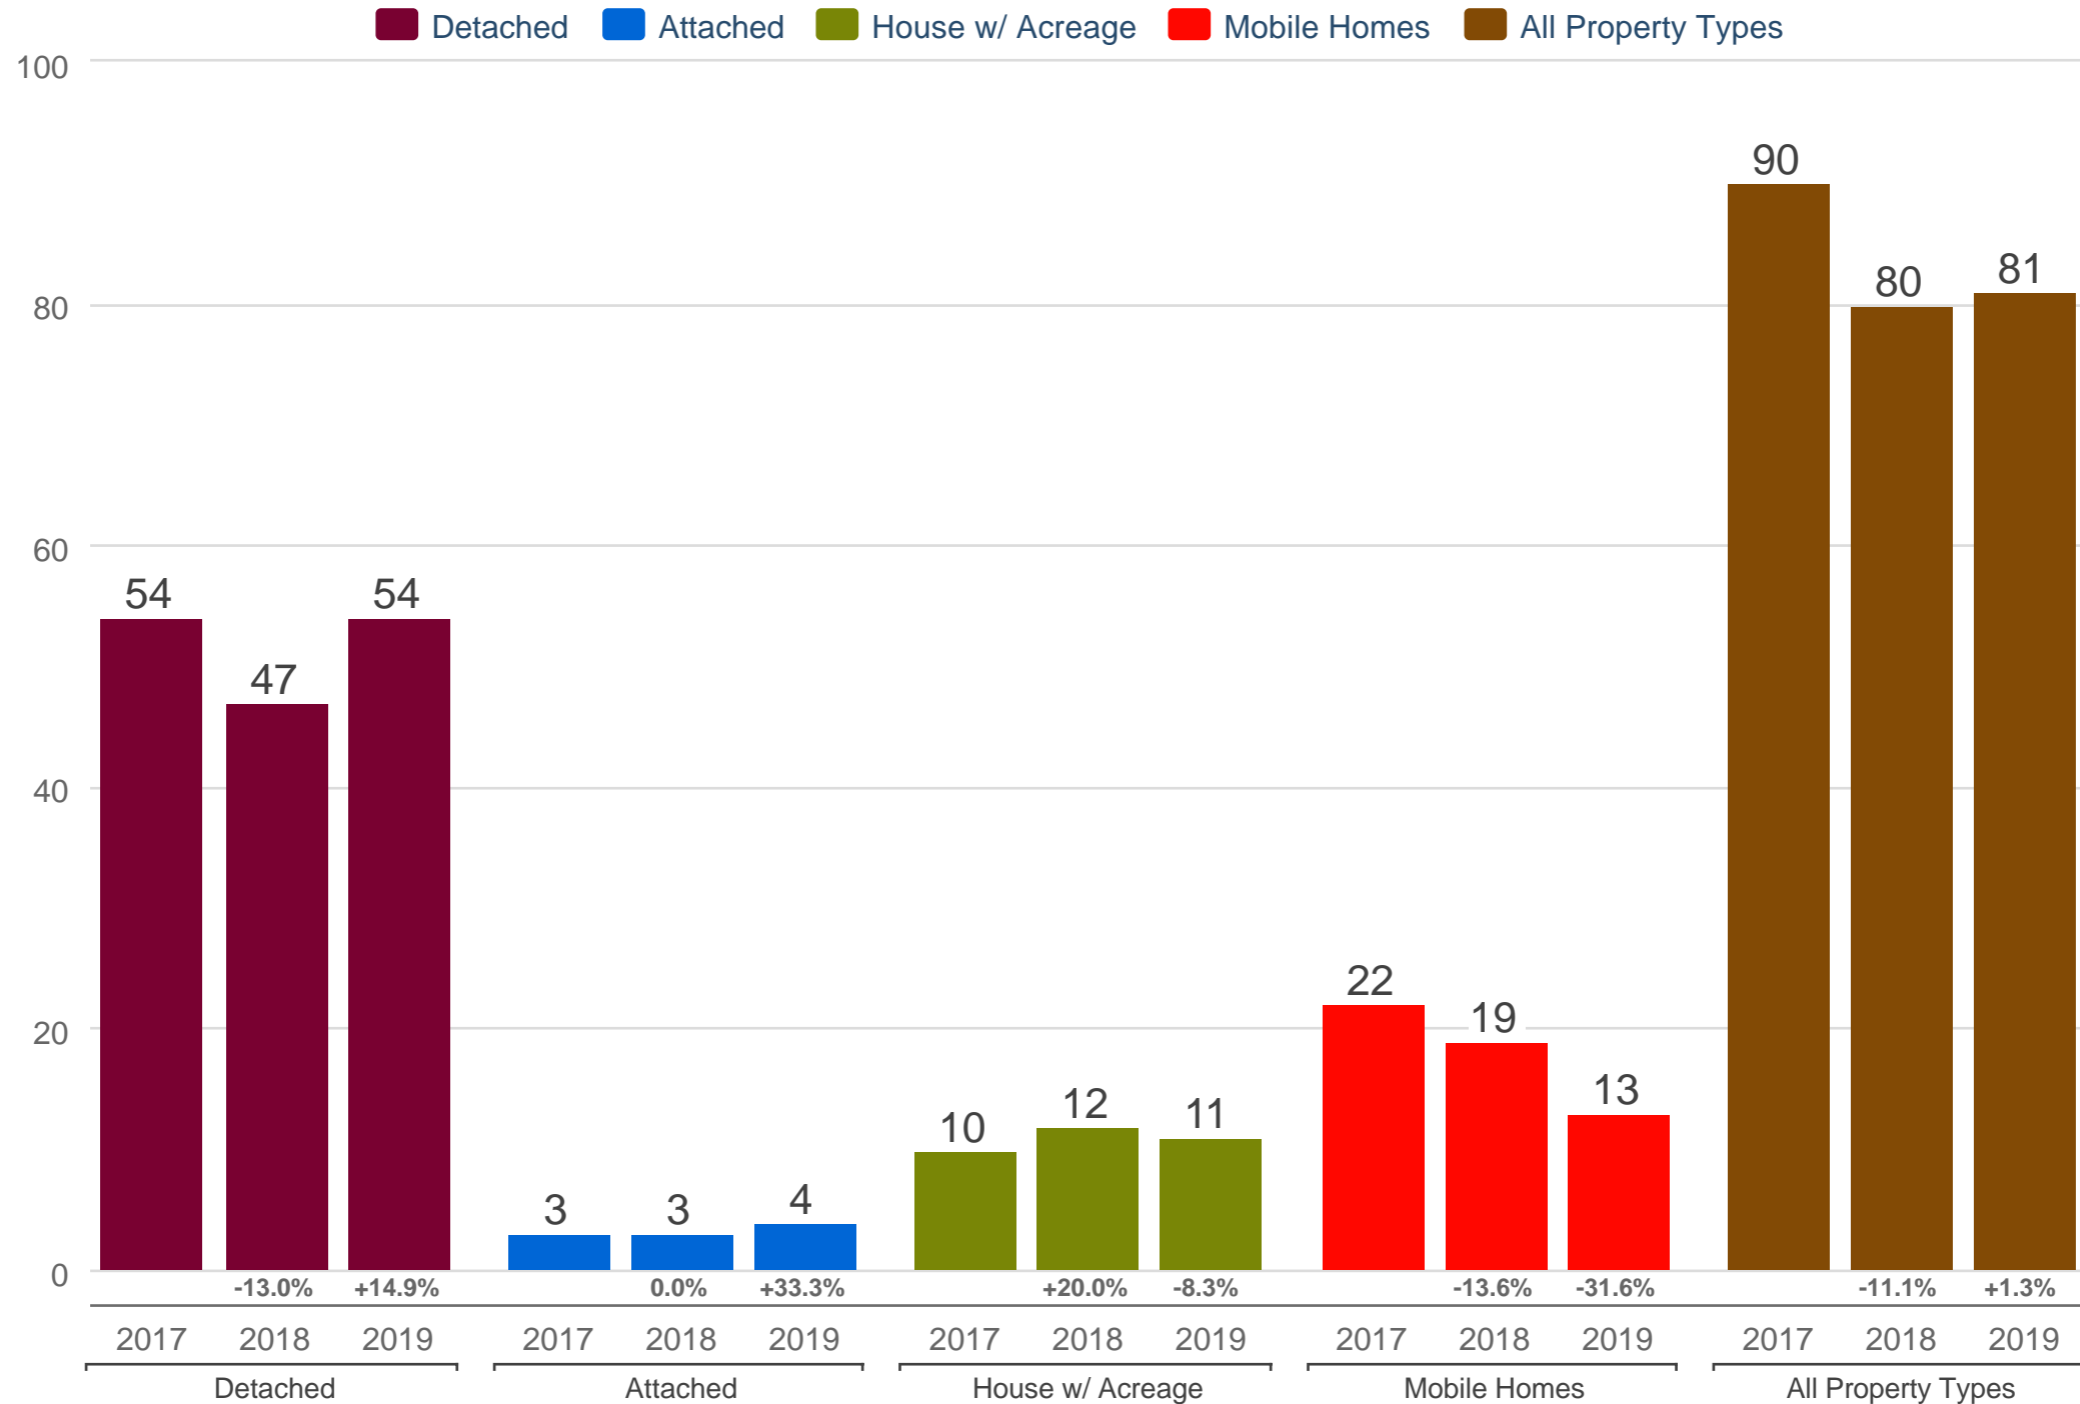

Kevin Anderson

Real Estate Agent - 2 Percent Realty Experts

2% Total Commission

Cell: 250-981-8182

kevin@sellingpg.com

www.sellingpg.com

October Active Listings - By Property Type

N73 - PG City North (Zone 73)

Each data point is 12 months of activity. Data is from November 20, 2019.