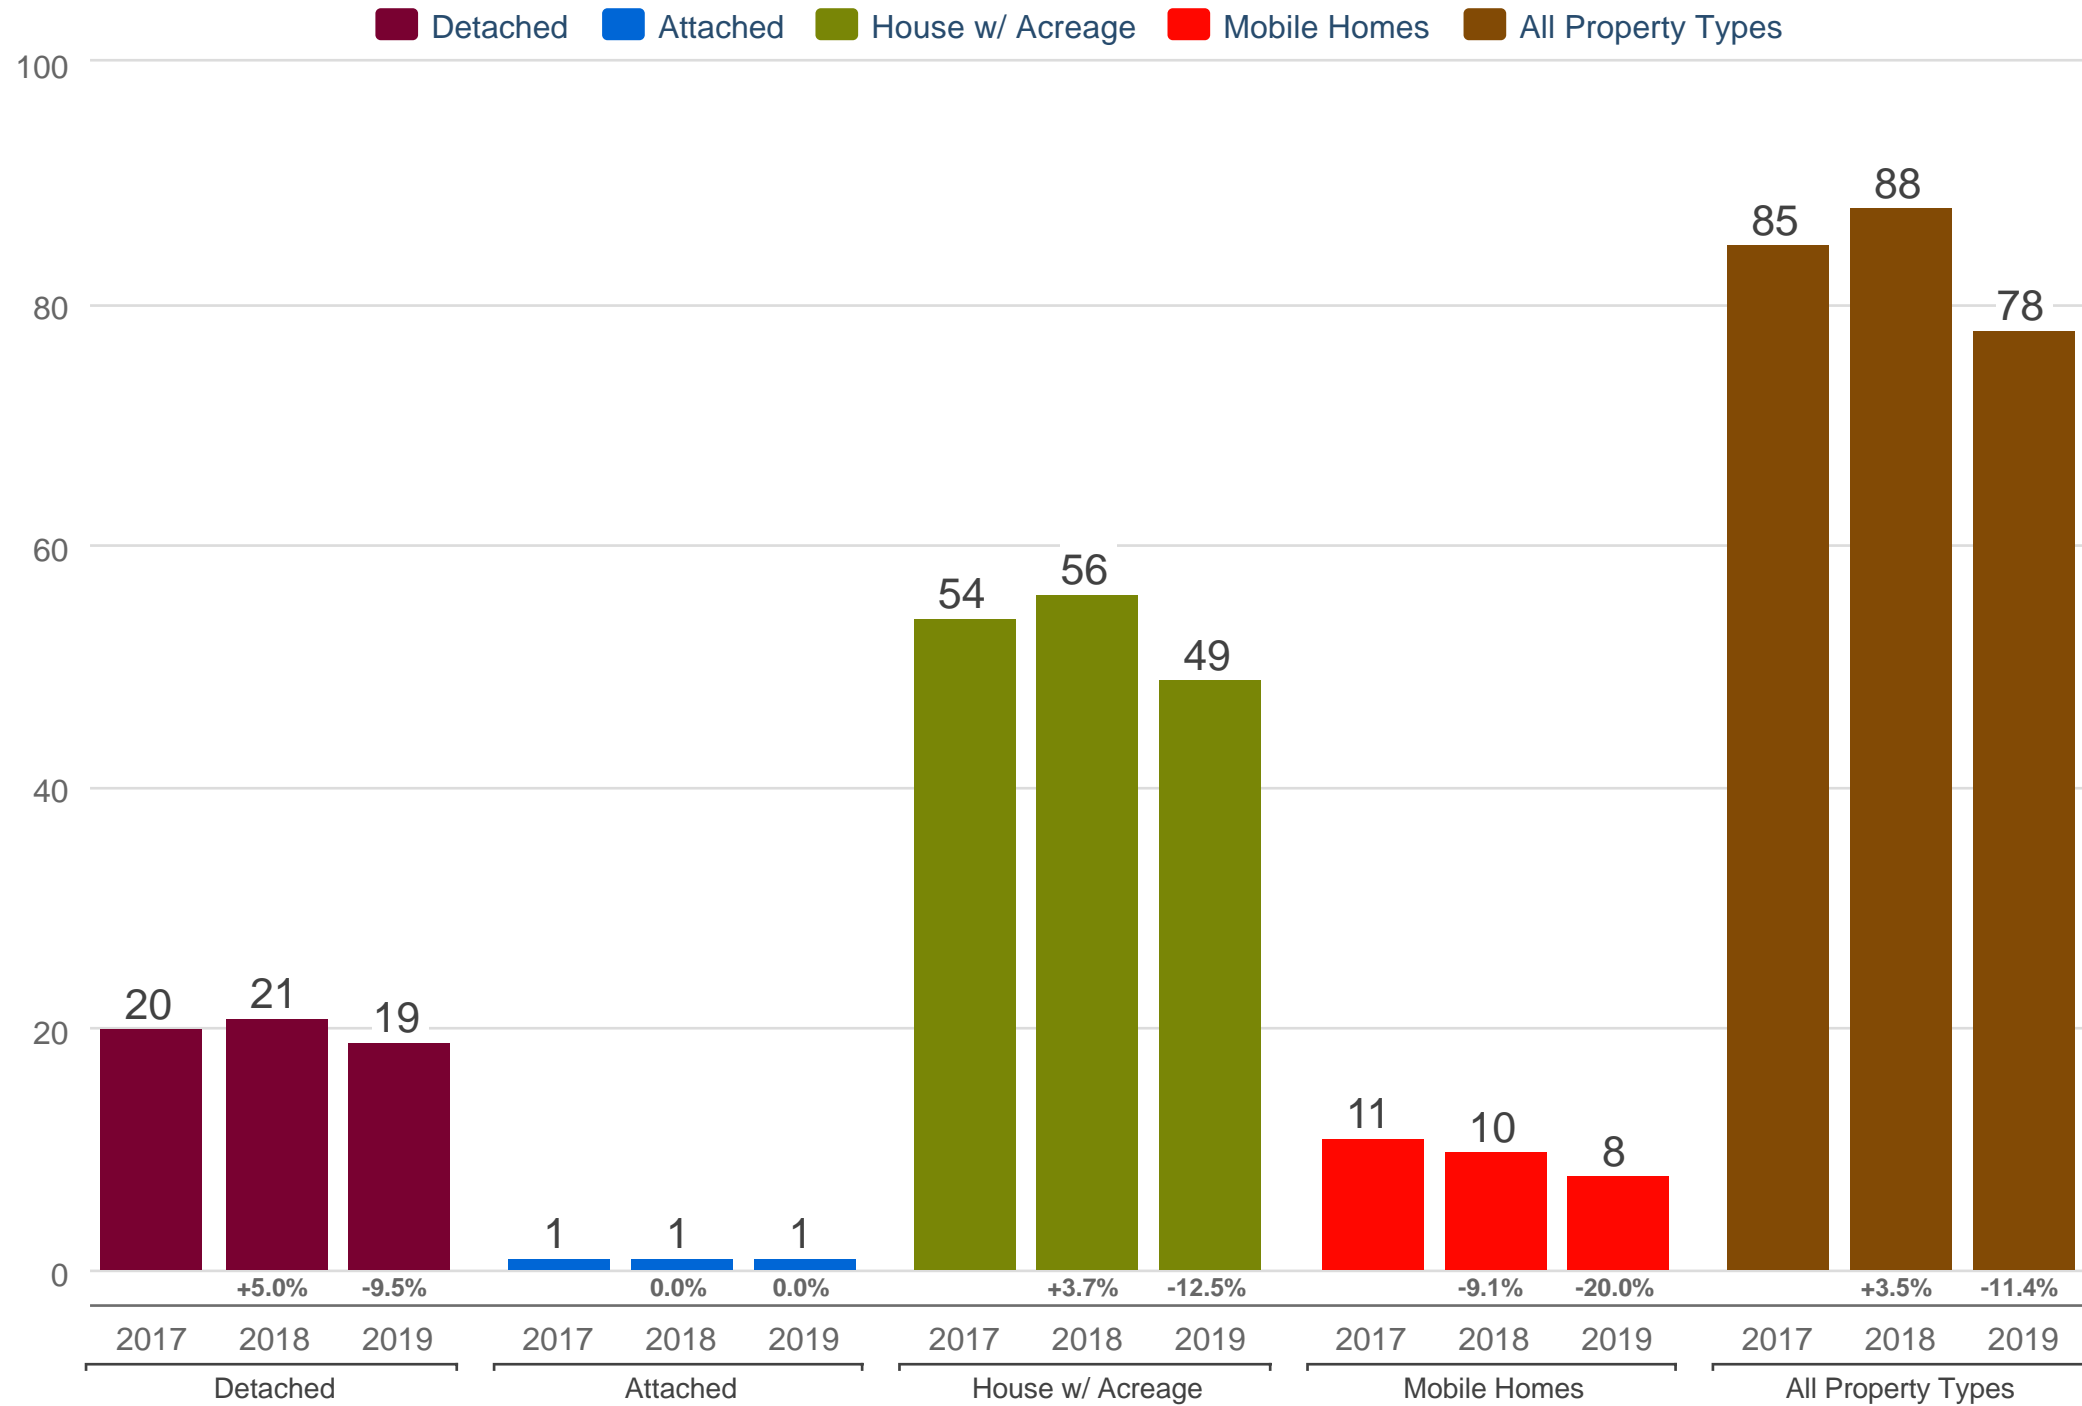

Kevin Anderson

Real Estate Agent - 2 Percent Realty Experts

2% Total Commission

Cell: 250-981-8182

kevin@sellingpg.com

www.sellingpg.com

October Active Listings - By Property Type

N - PG Rural Areas

Each data point is 12 months of activity. Data is from November 20, 2019.