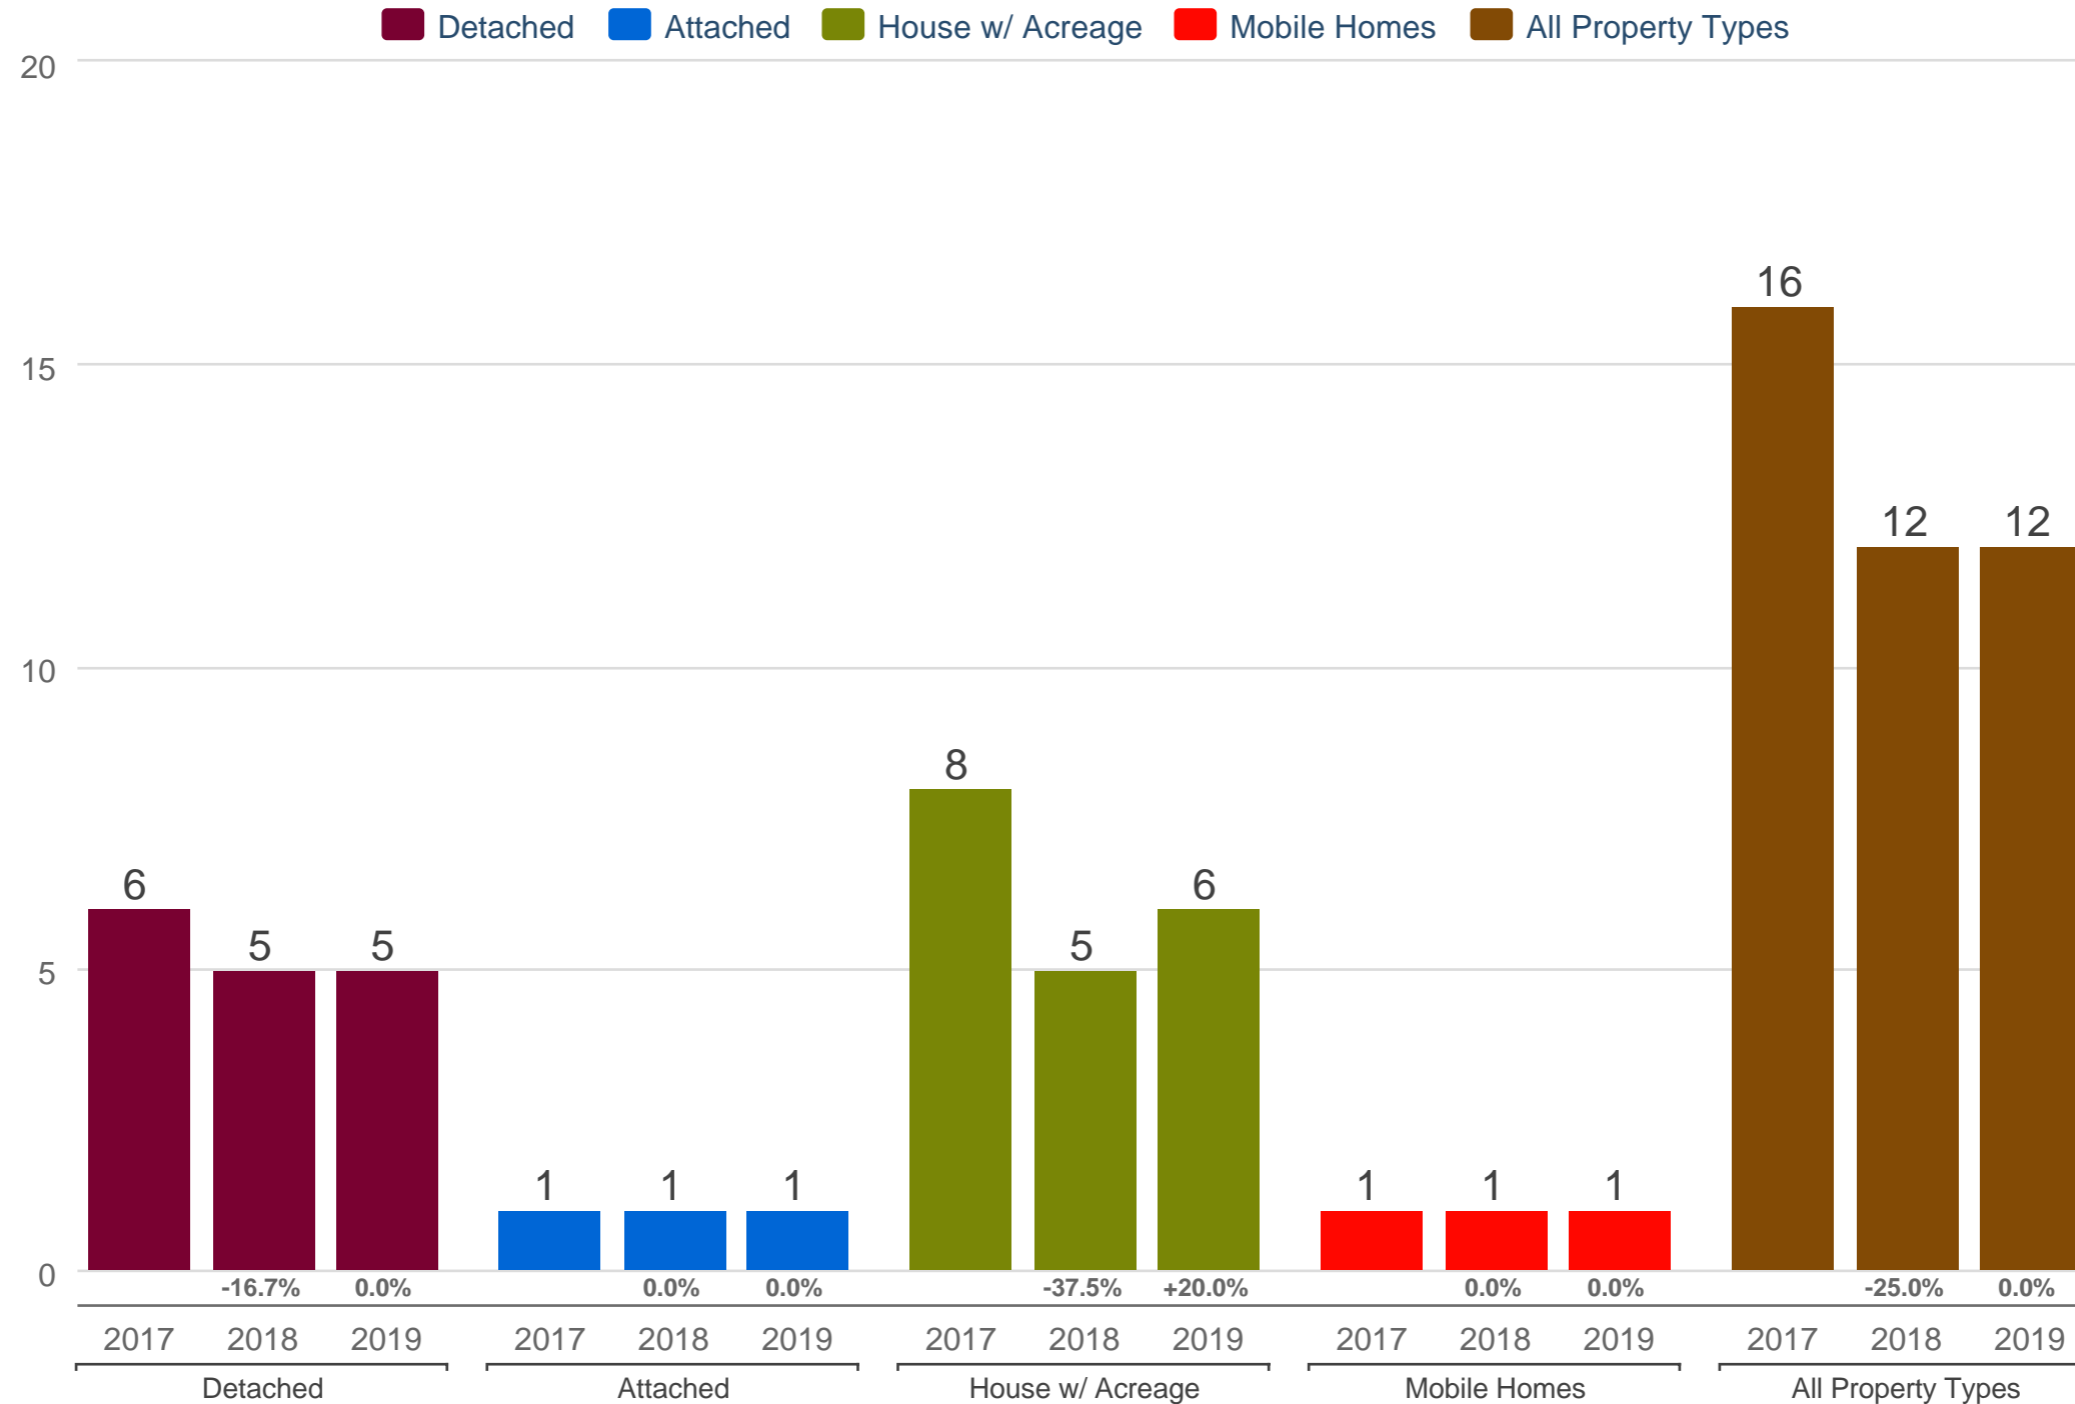

Kevin Anderson

Real Estate Agent - 2 Percent Realty Experts

2% Total Commission

Cell: 250-981-8182

kevin@sellingpg.com

www.sellingpg.com

October Active Listings - By Property Type

N80 - PG Rural East (Zone 80)

Each data point is 12 months of activity. Data is from November 12, 2019.