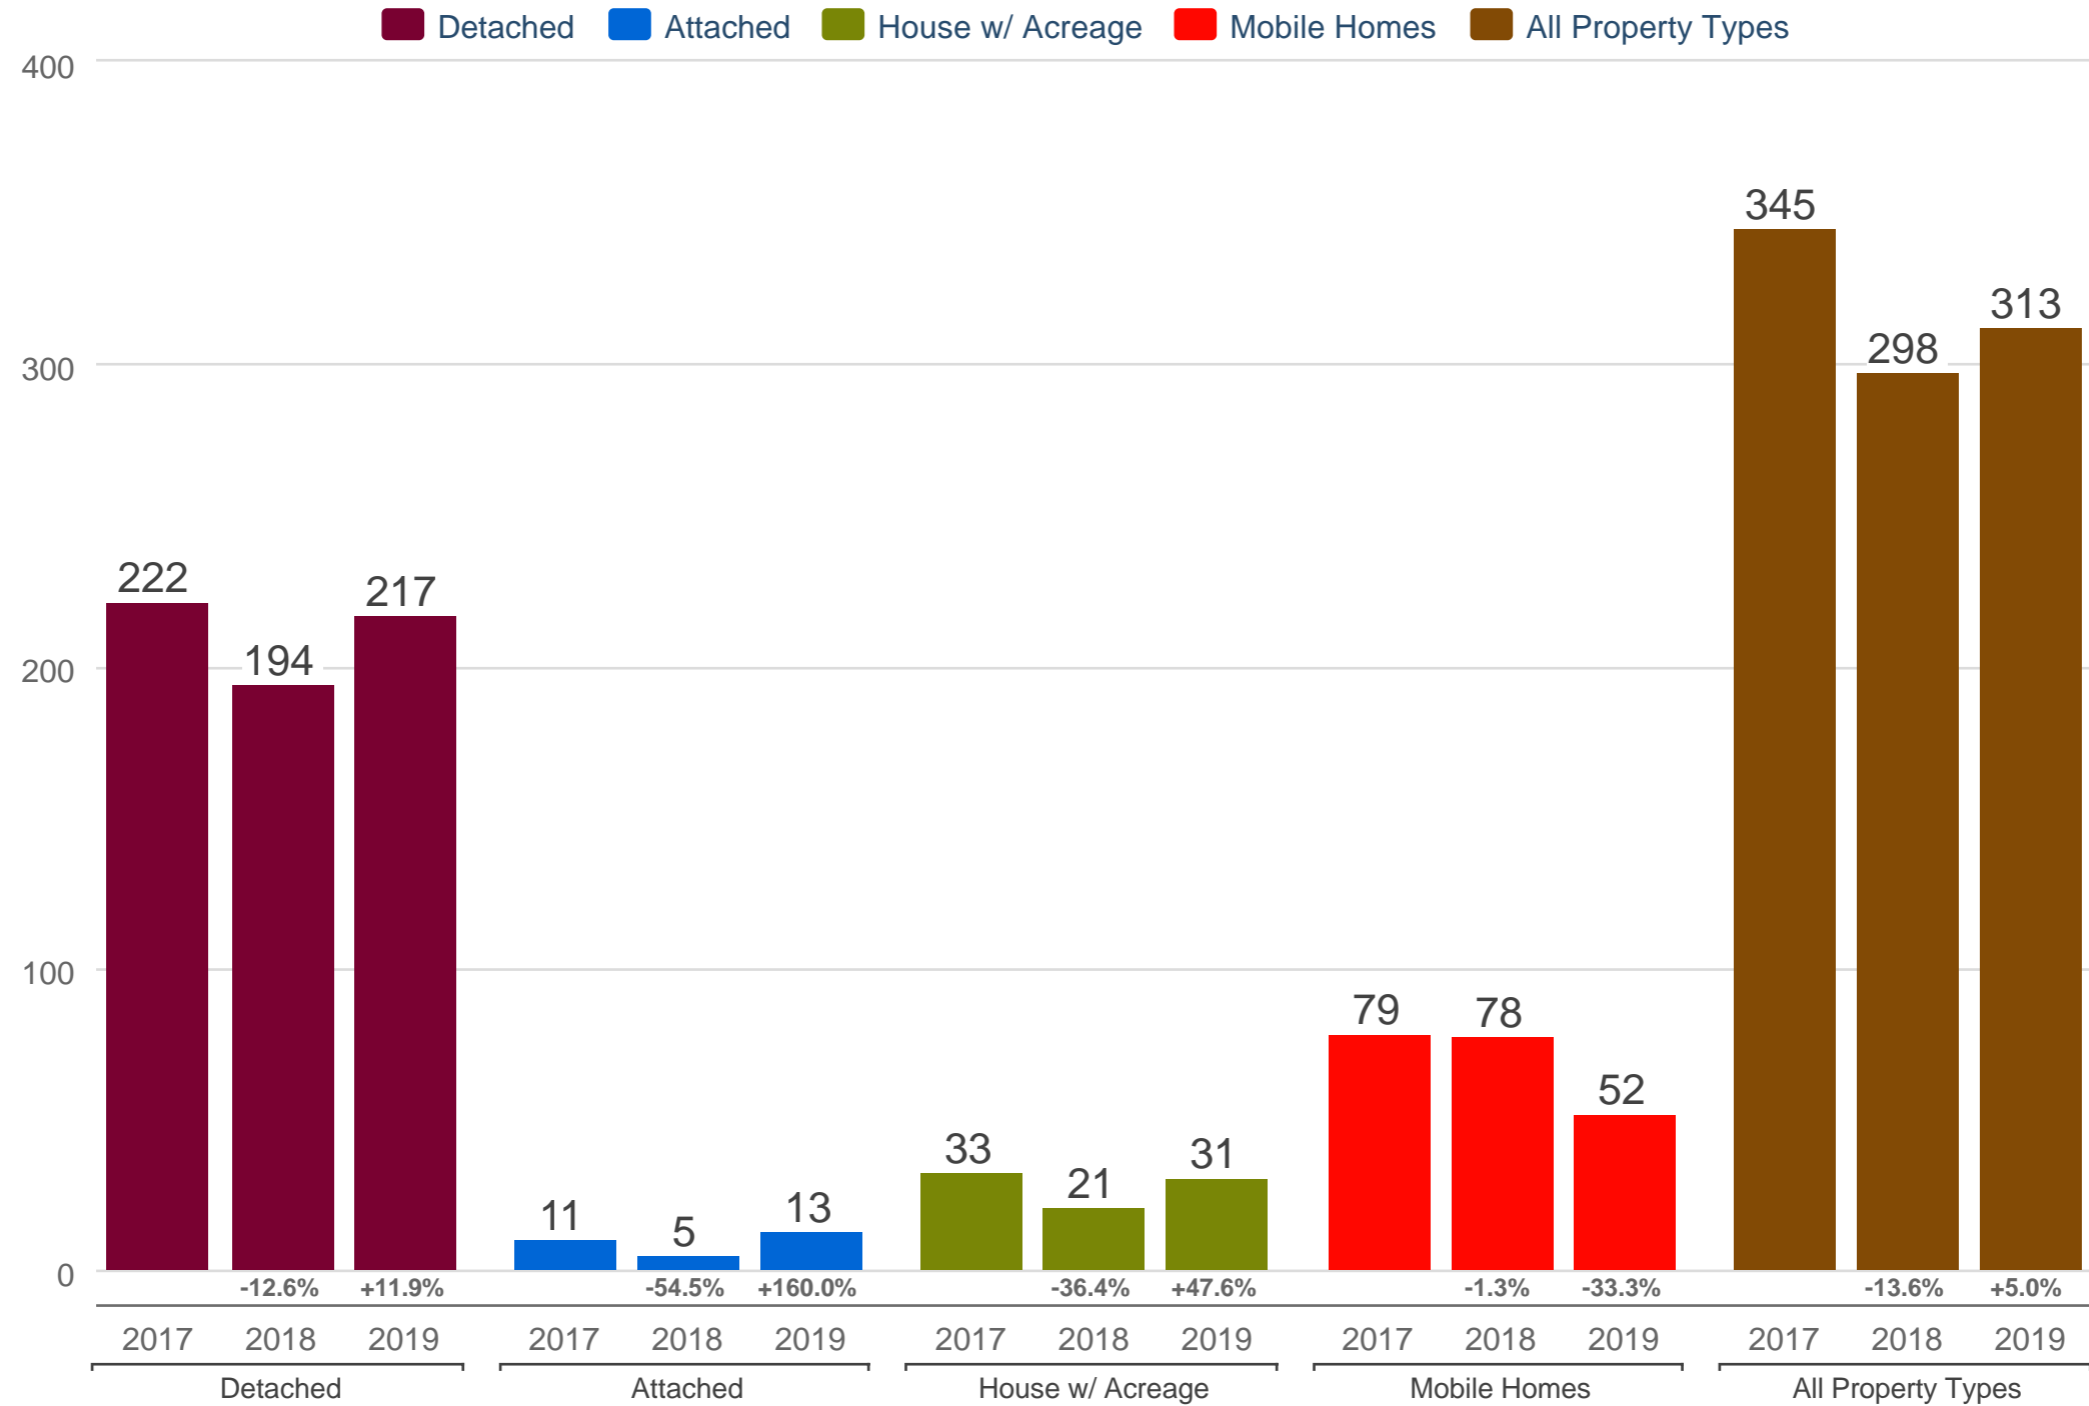

Kevin Anderson

Real Estate Agent - 2 Percent Realty Experts

2% Total Commission

Cell: 250-981-8182

kevin@sellingpg.com

www.sellingpg.com

October Sales - By Property Type

N73 - PG City North (Zone 73)

Each data point is 12 months of activity. Data is from November 12, 2019.