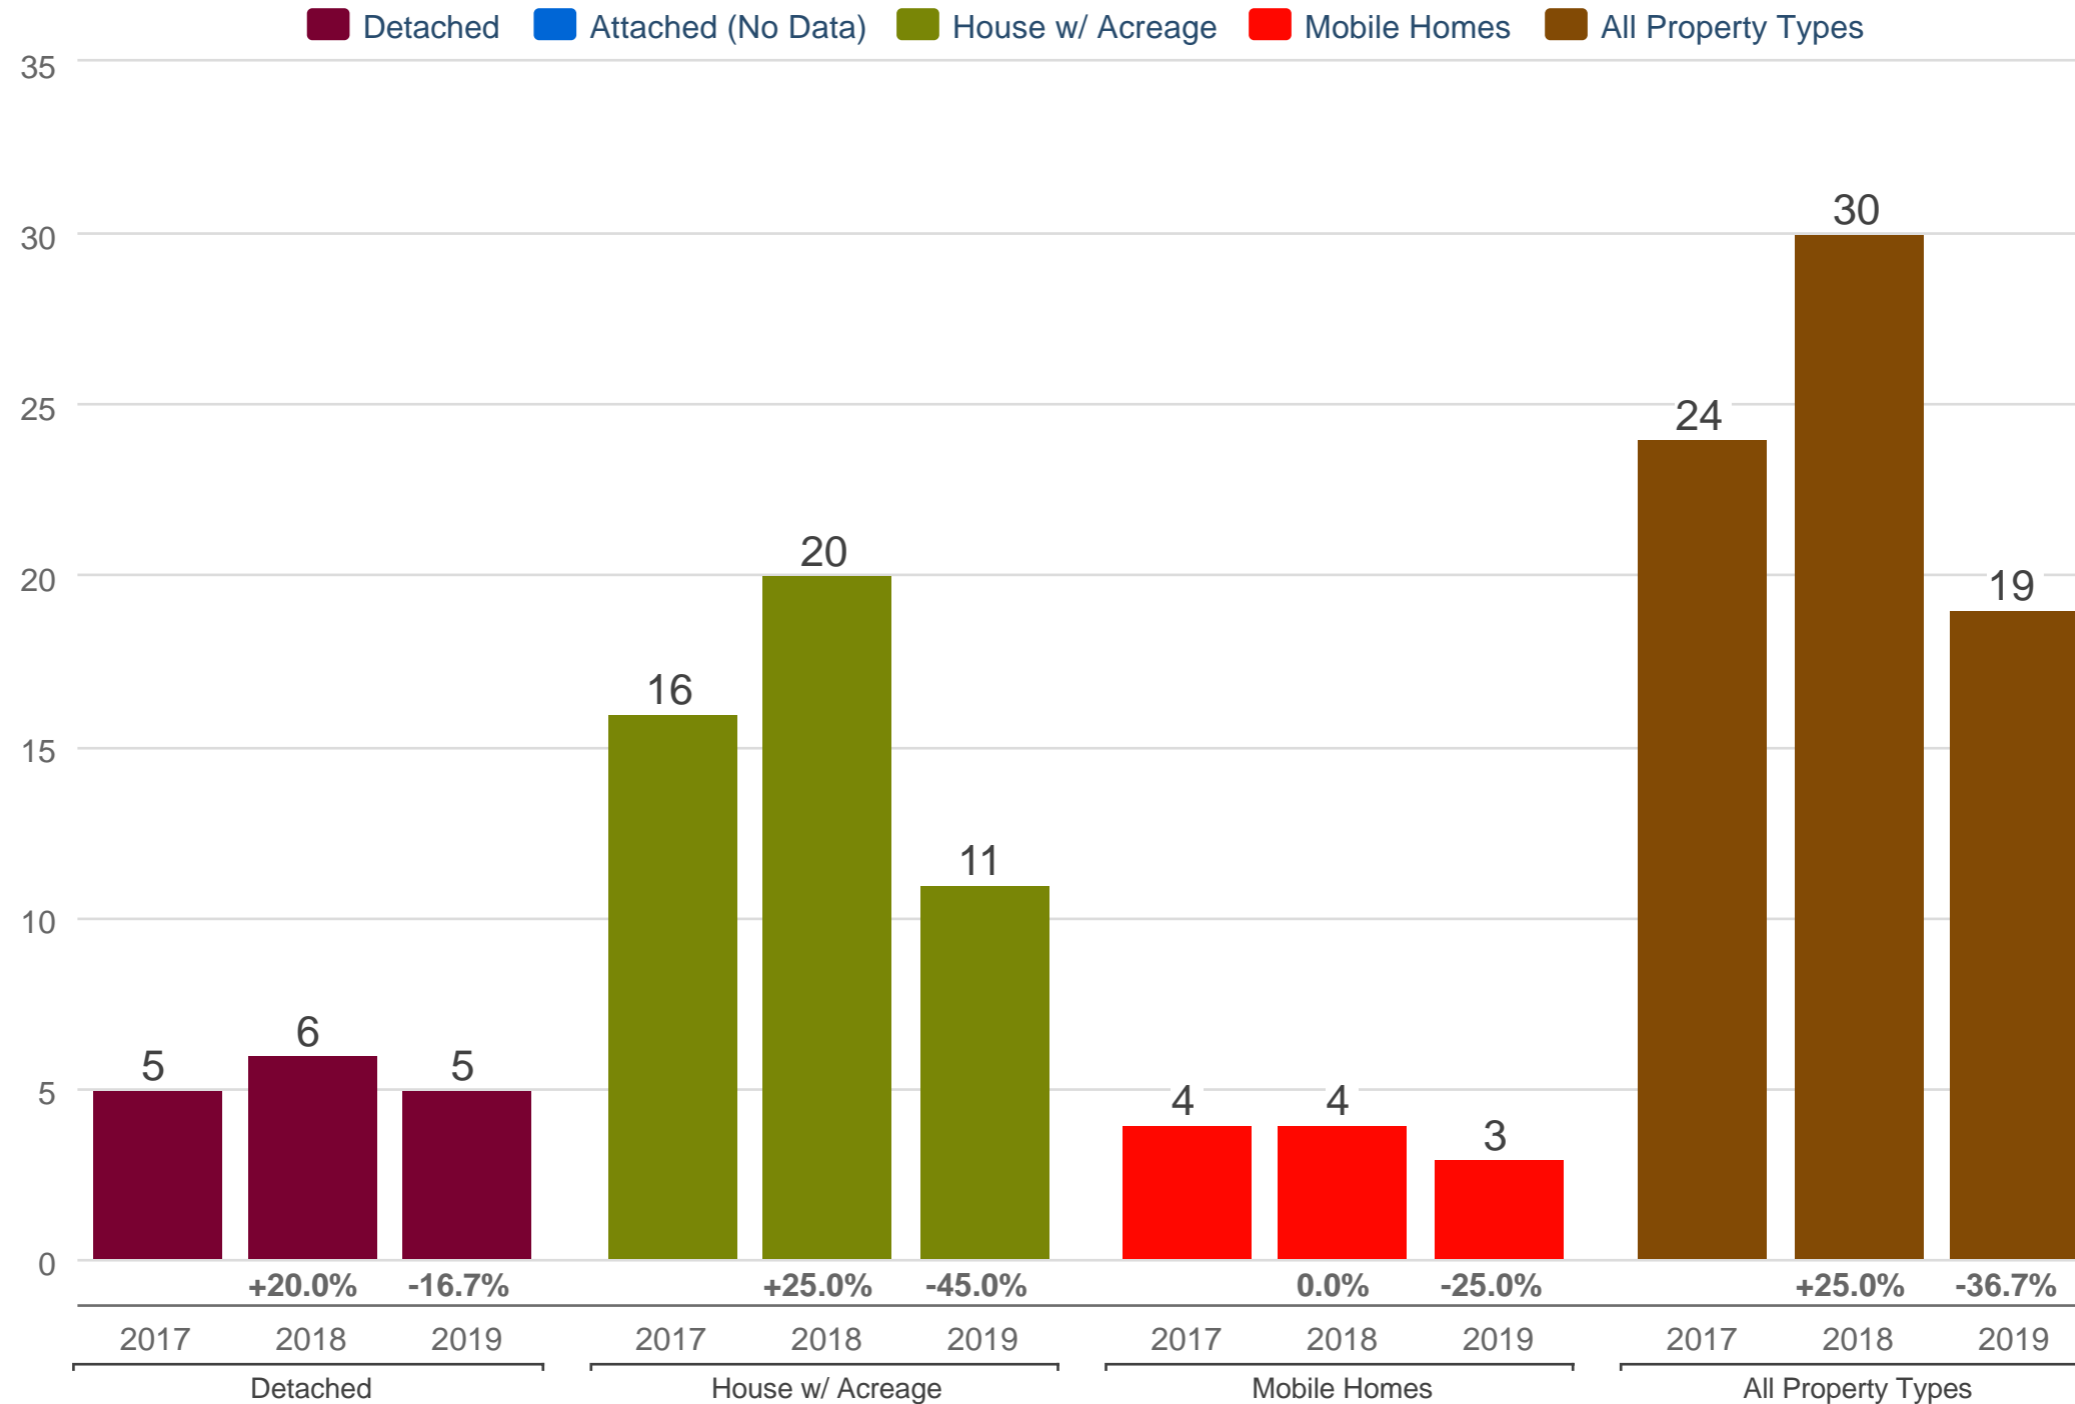

Kevin Anderson

Real Estate Agent - 2 Percent Realty Experts

2% Total Commission

Cell: 250-981-8182

kevin@sellingpg.com

www.sellingpg.com

October Active Listings - By Property Type

N76 - PG Rural North (Zone 76)

Each data point is 12 months of activity. Data is from November 12, 2019.