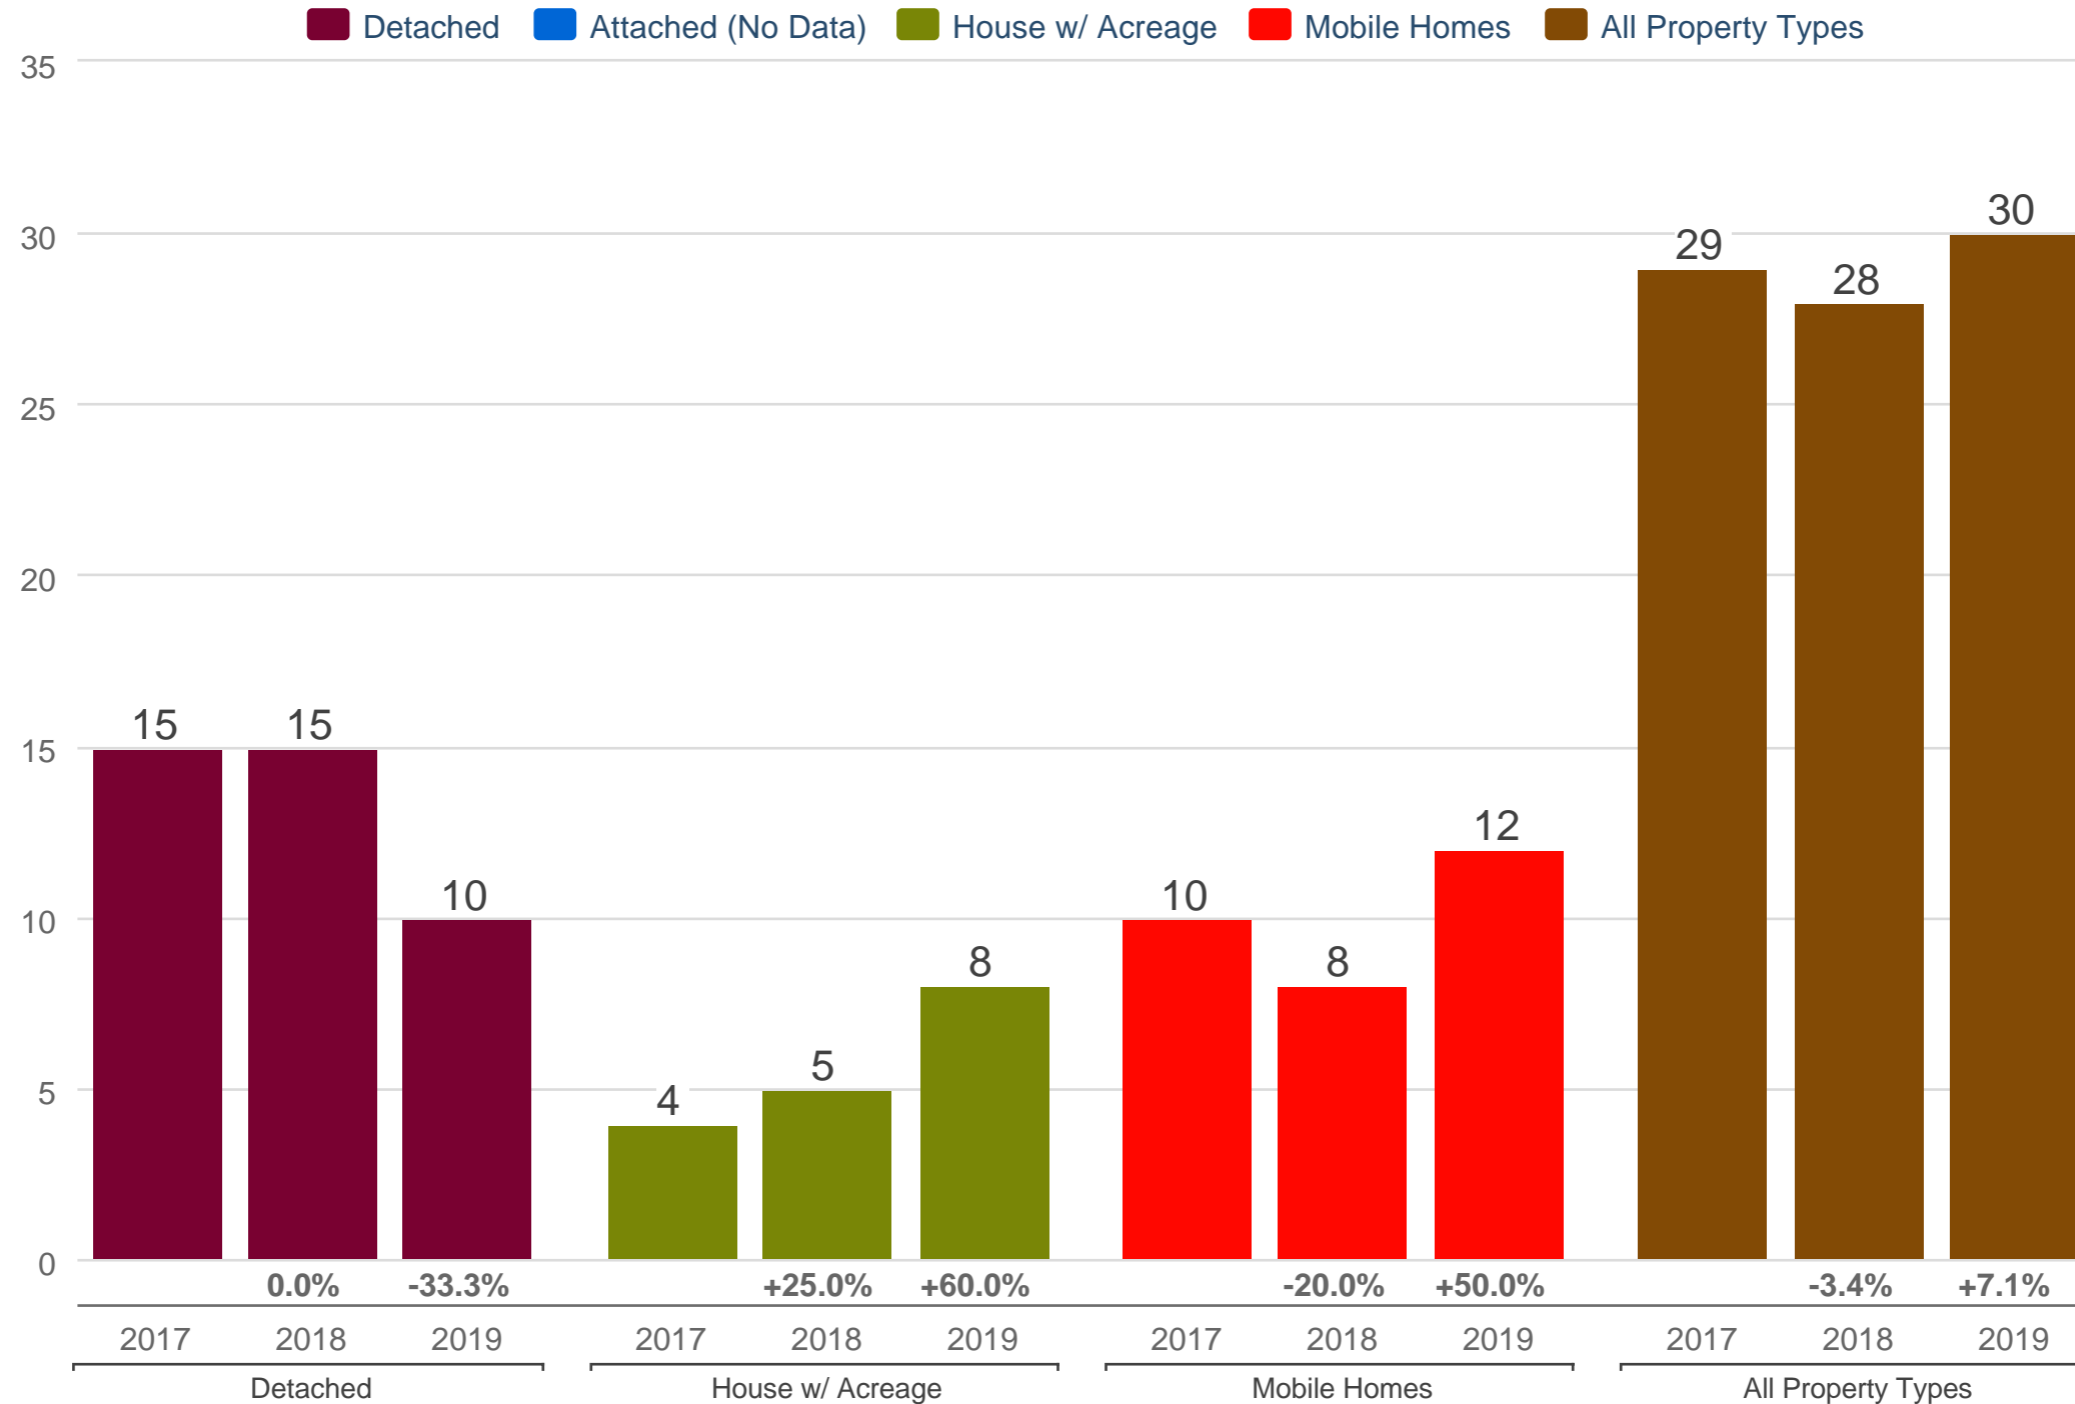

Kevin Anderson

Real Estate Agent - 2 Percent Realty Experts

2% Total Commission

Cell: 250-981-8182

kevin@sellingpg.com

www.sellingpg.com

October New Listings - By Property Type

N75 - PG City South East (Zone 75)

Each data point is 12 months of activity. Data is from November 12, 2019.