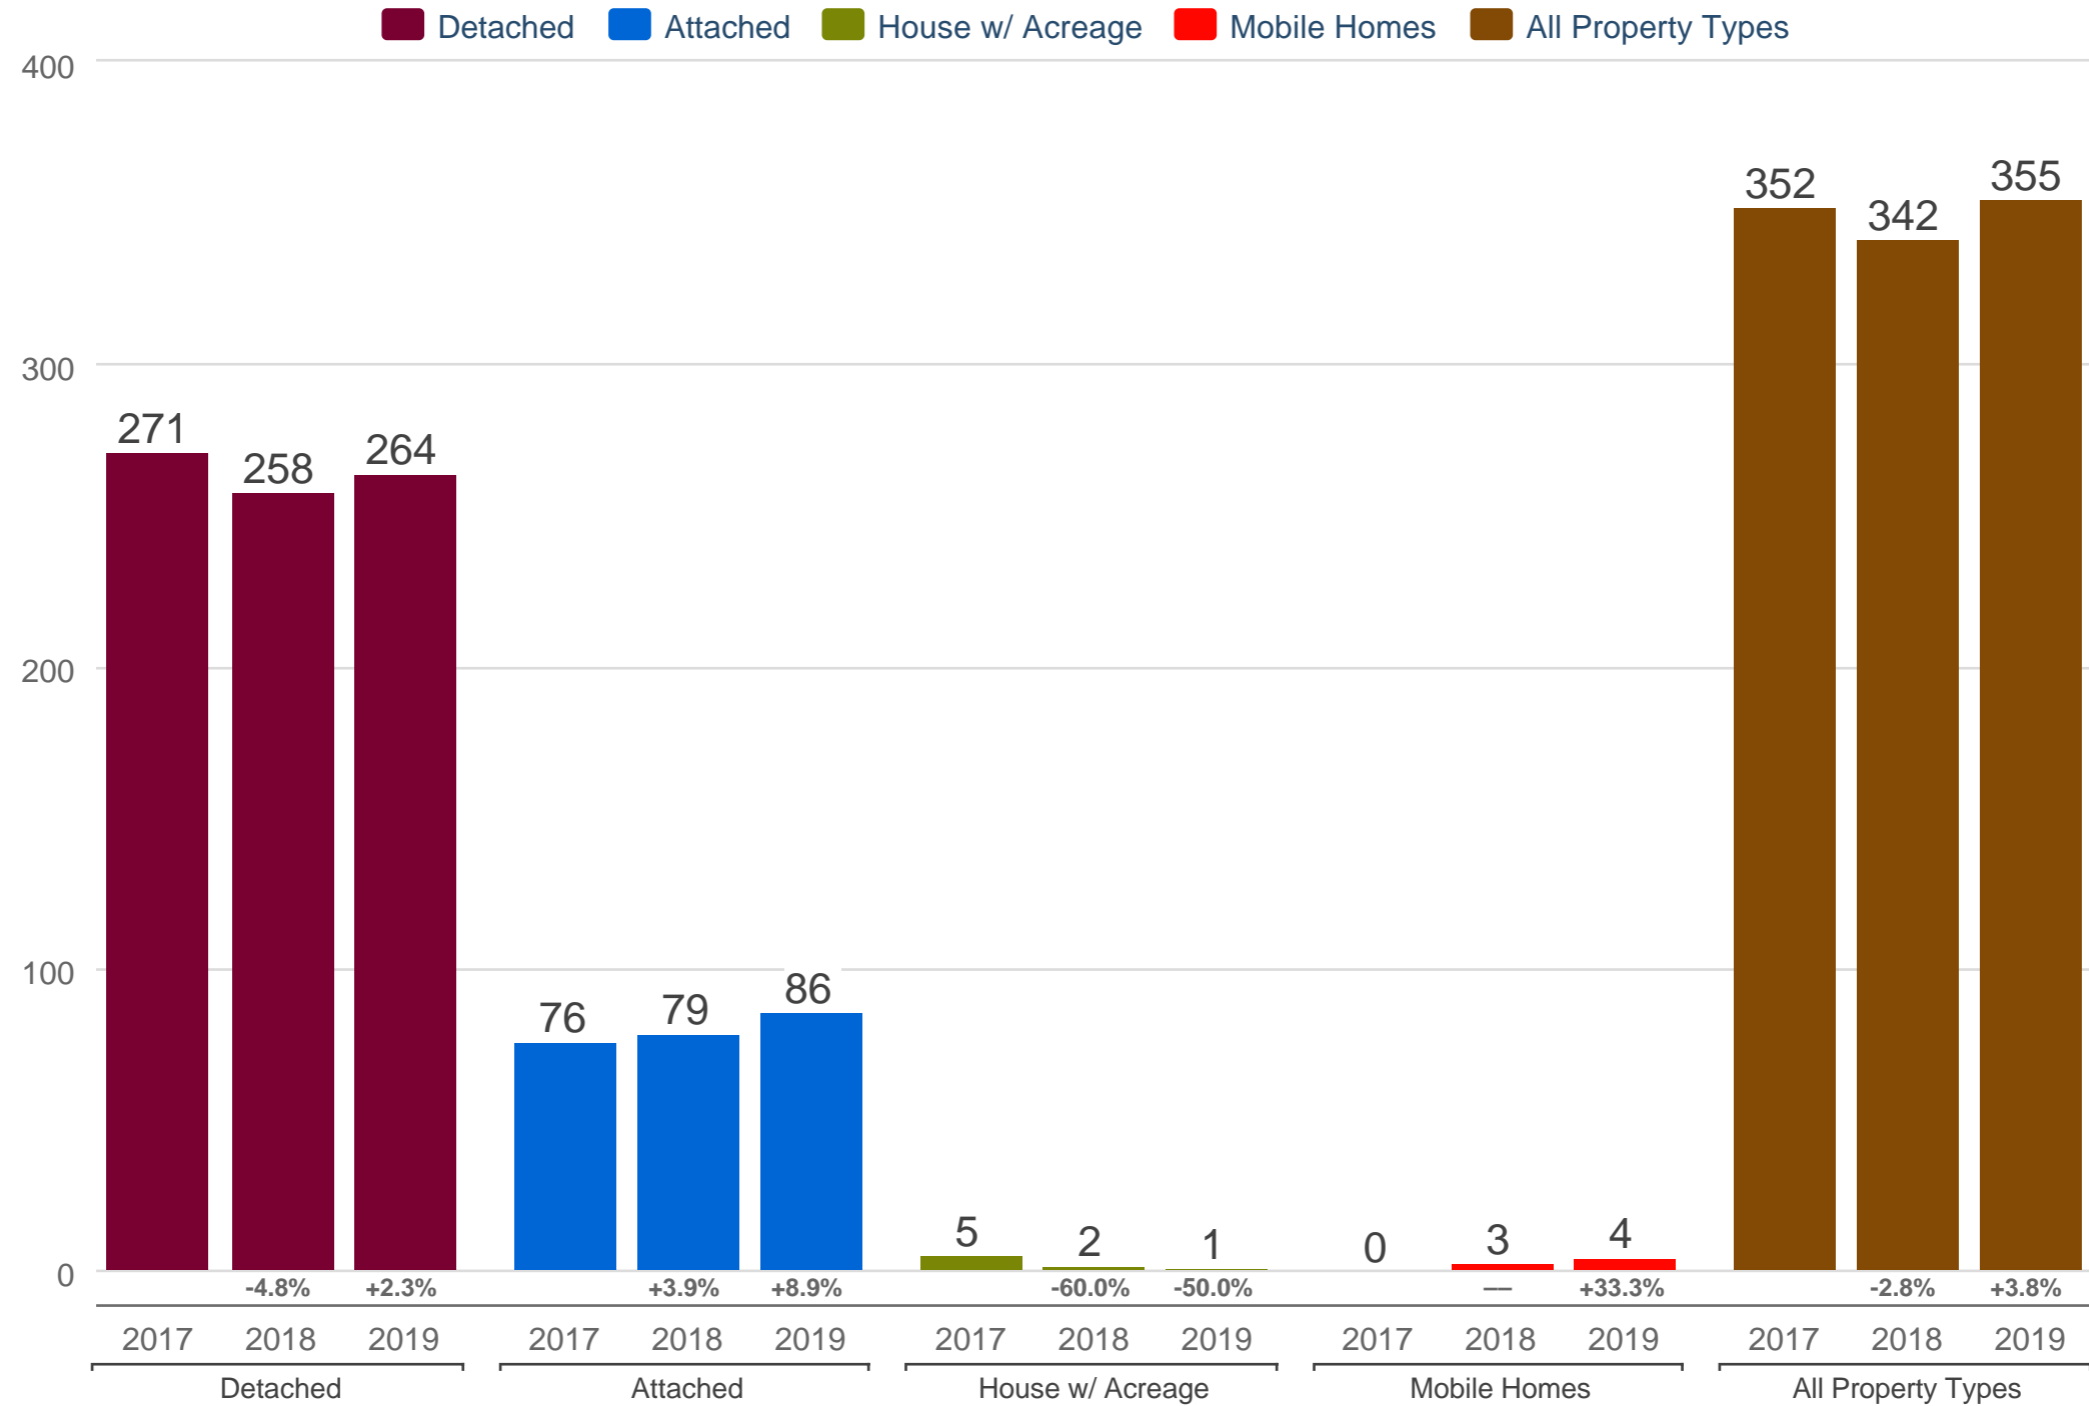

**Kevin Anderson**

Real Estate Agent - 2 Percent Realty Experts

2% Total Commission

Cell: 250-981-8182

[kevin@sellingpg.com](mailto:kevin@sellingpg.com)

[www.sellingpg.com](http://www.sellingpg.com)

### October Sales - By Property Type

N71 - PG City West (Zone 71)

Each data point is 12 months of activity. Data is from November 20, 2019.