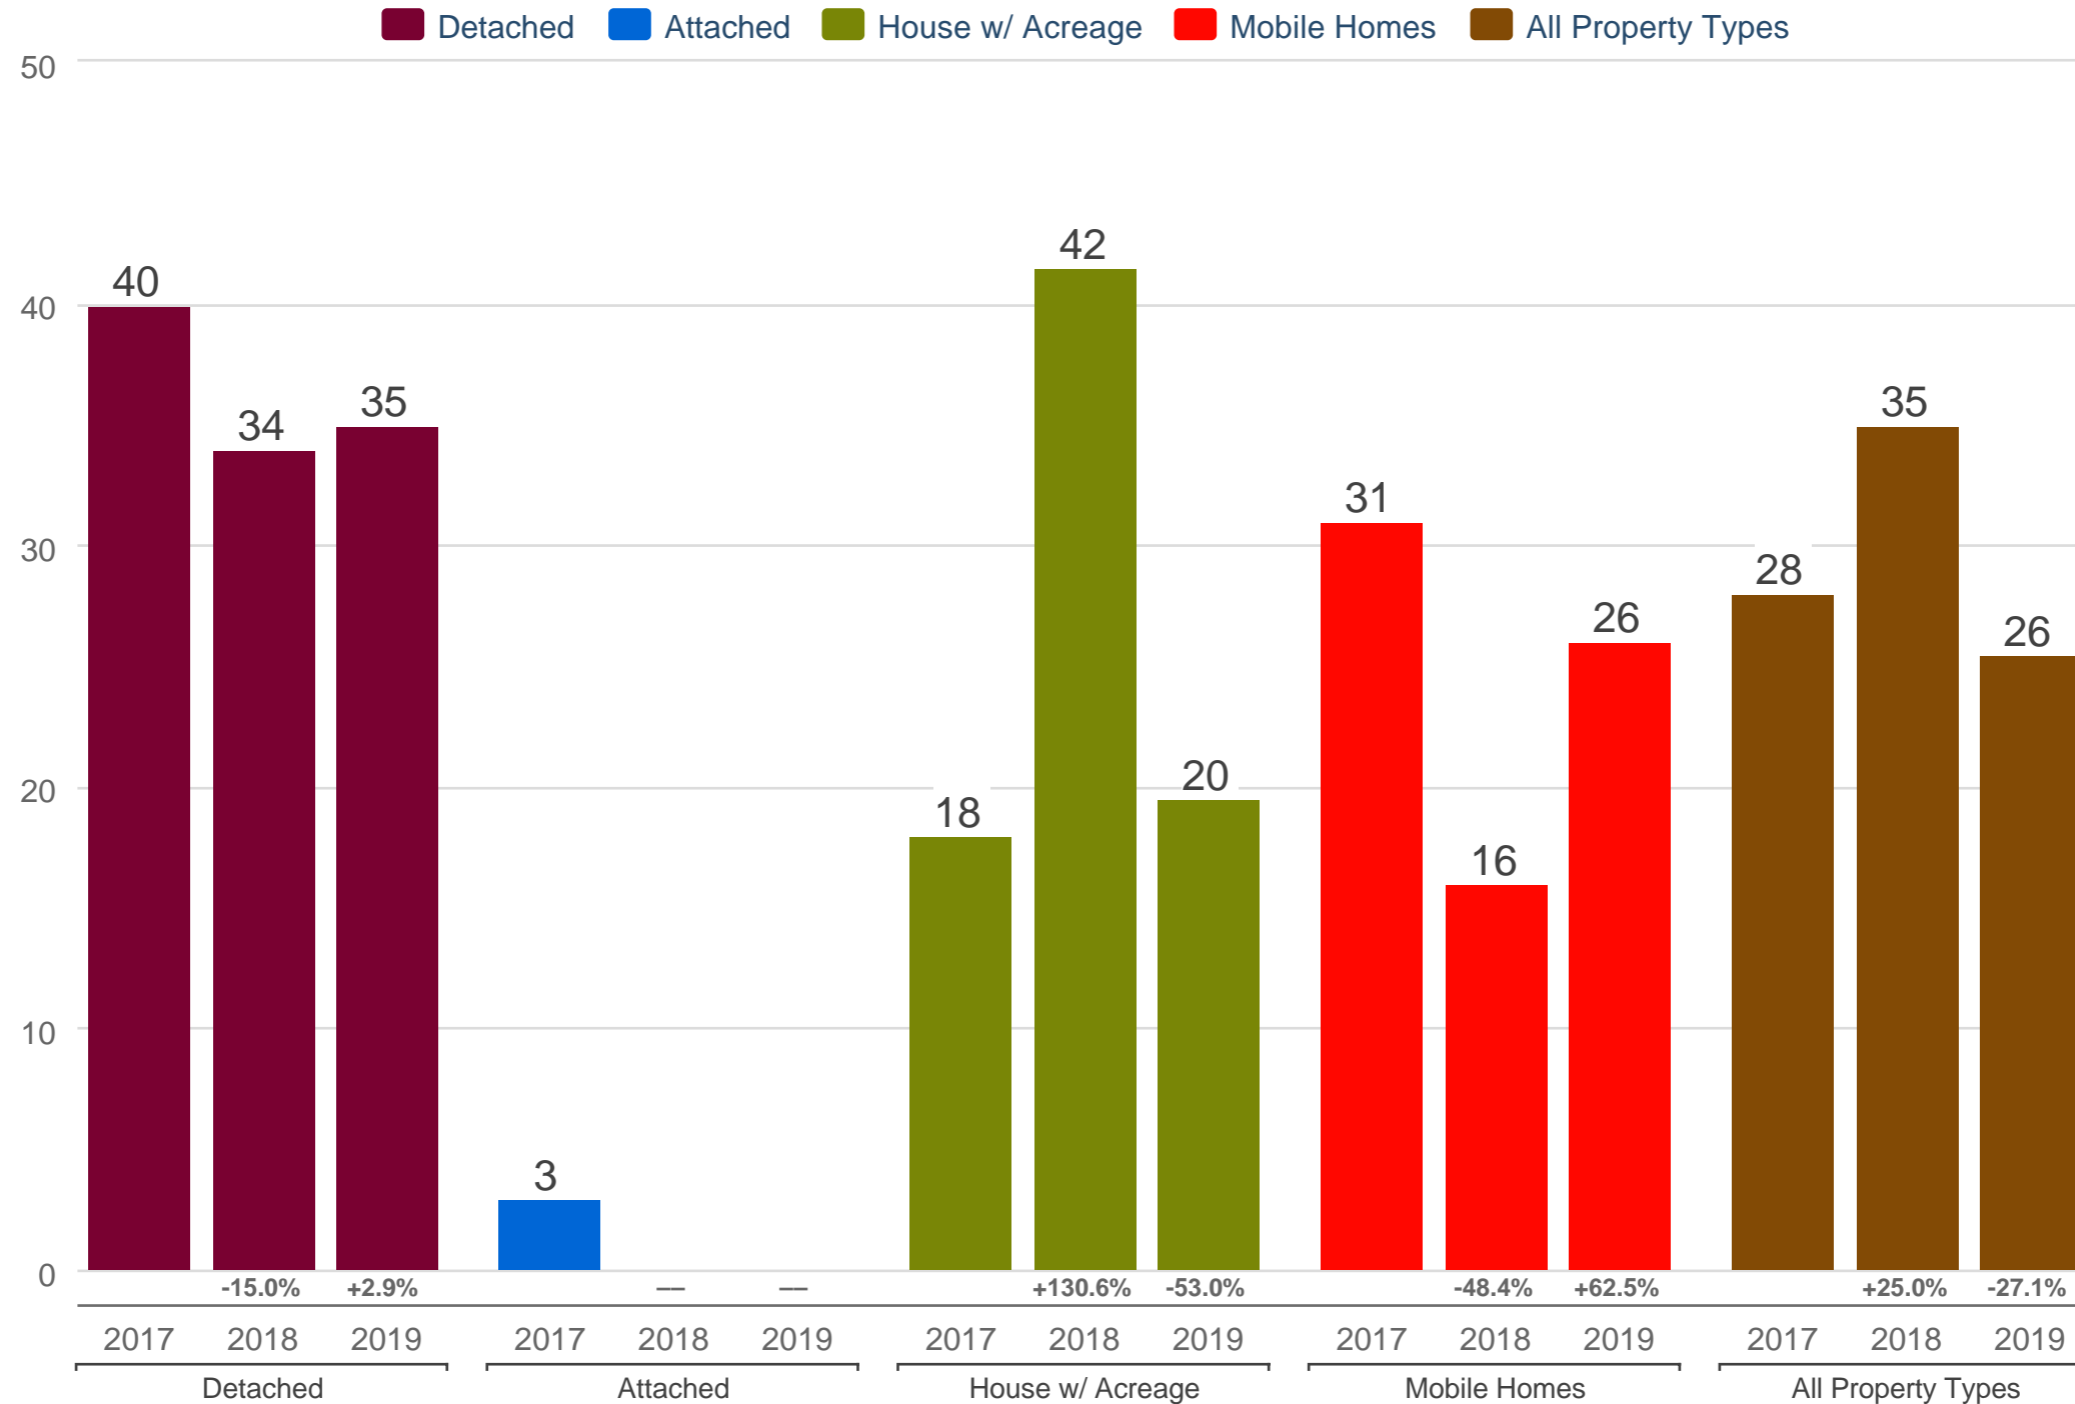

Kevin Anderson

Real Estate Agent - 2 Percent Realty Experts

2% Total Commission

Cell: 250-981-8182

kevin@sellingpg.com

www.sellingpg.com

October Median Listing to Contract Days - By Property Type

N - PG Rural Areas

Each data point is 12 months of activity. Data is from November 12, 2019.